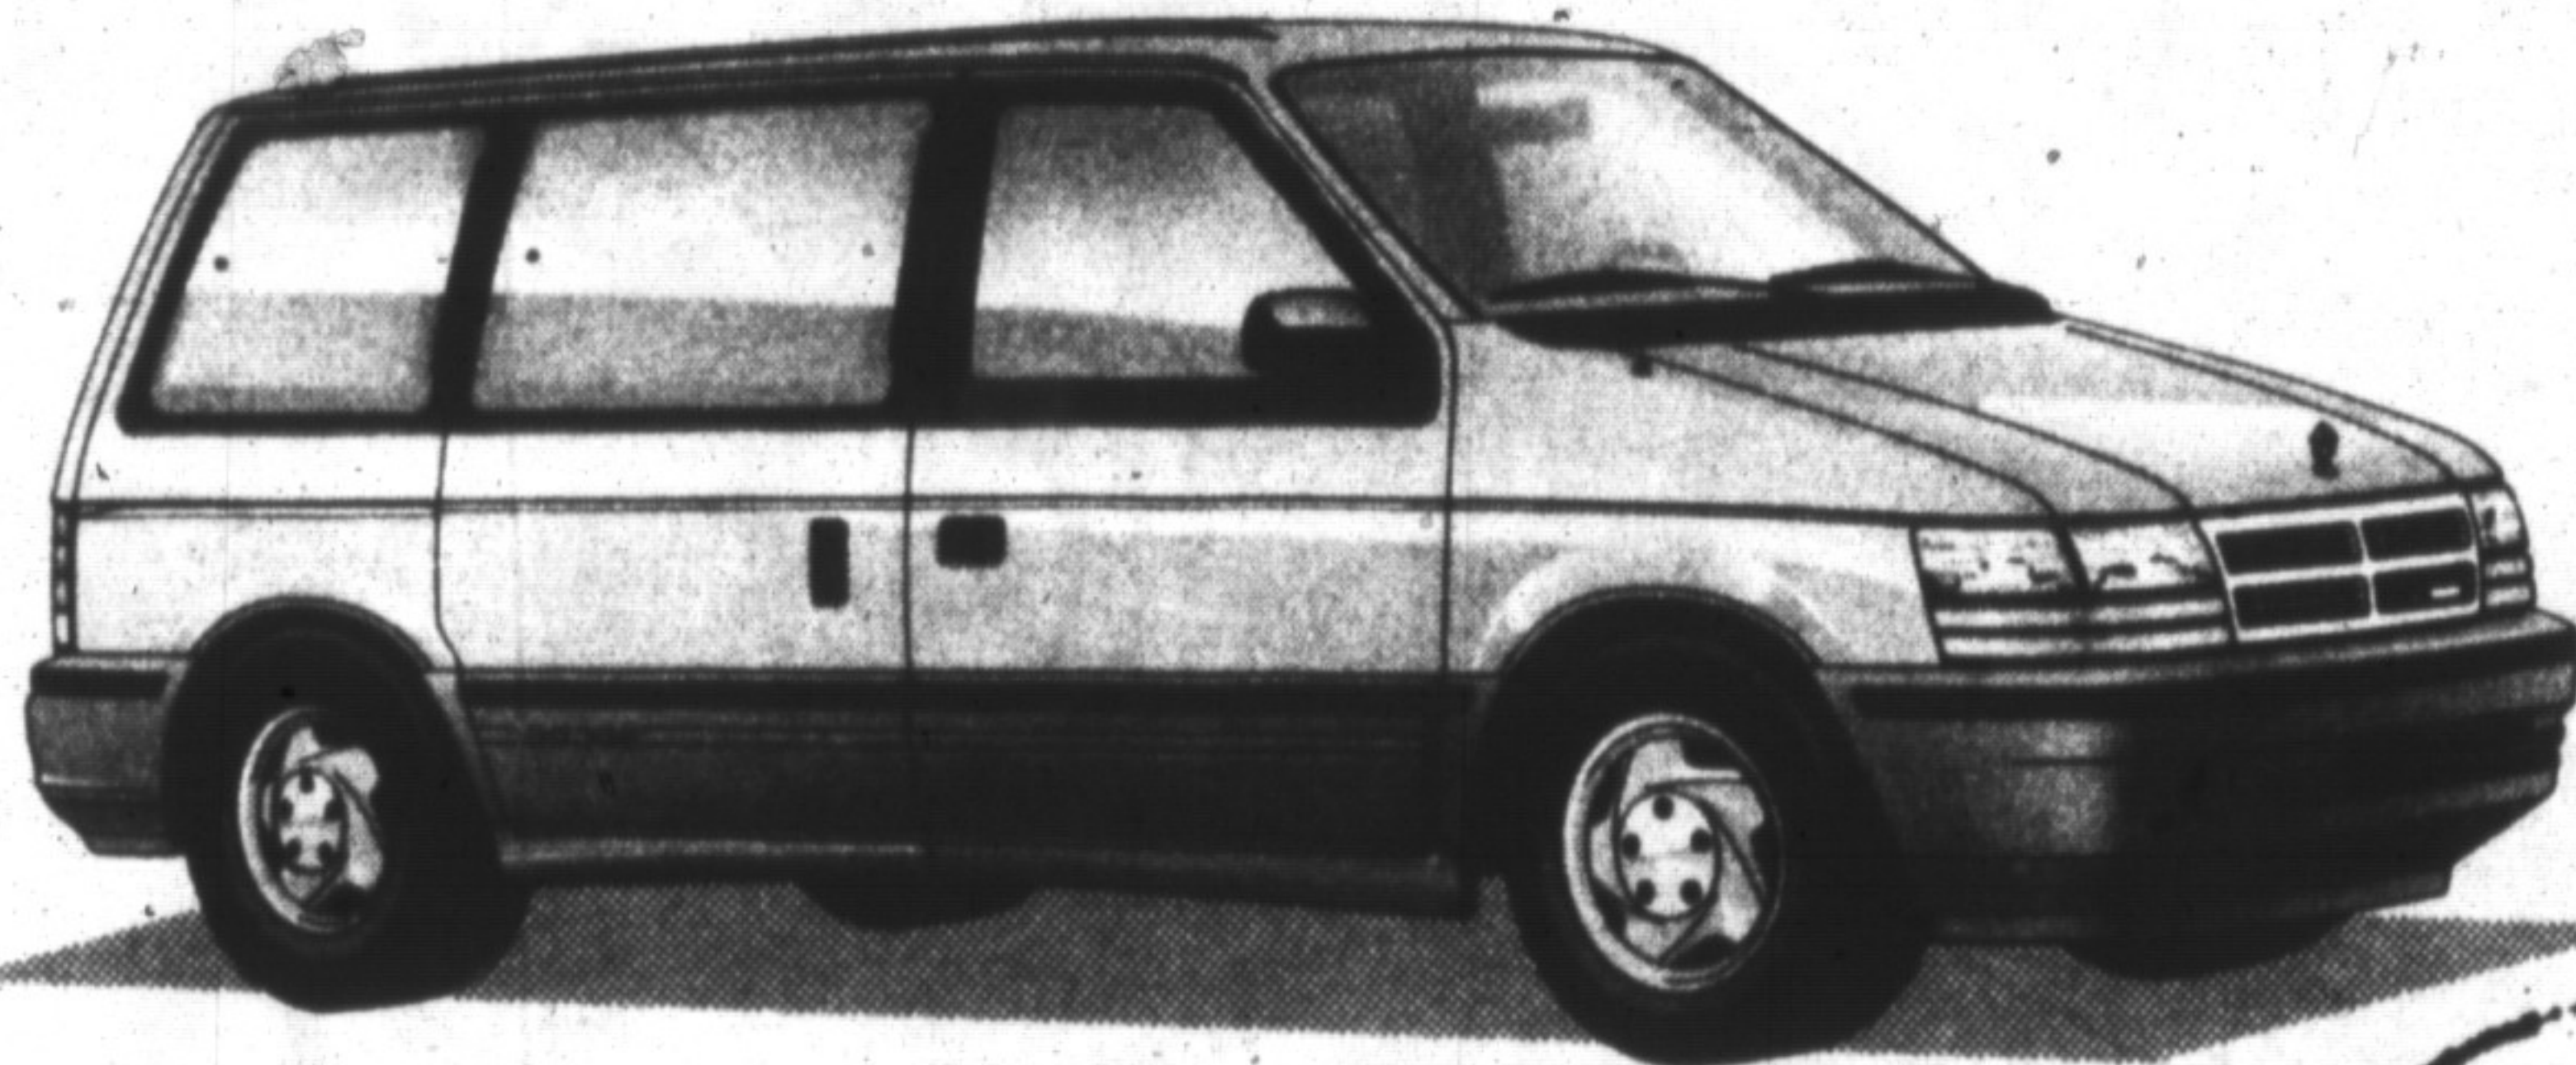

MILTON CHRYSLER DODGE

IS PLEASED TO PRESENT

NO GIMMICKS — NO FALSE PROMISES

NO BULL

JUST ROCK BOTTOM PRICES...

42

IN STOCK &
AVAILABLE TO
CHOOSE
FROM

6.9%

FINANCING
up to 48 months
or a
\$1,000
CASH REBATE

1992 GRAND CARAVAN SPECIAL EDITION

3.3 litre, V6, 4 spd auto. trans., AM/FM stereo cassette, A/C, driver side air bag, 7 passenger seating, 15" All Season Tires, dual power mirrors, wide body side moulding, roof luggage rack, P/S, P/B, intermittent front and rear wipers, light package, under seat storage drawer, pearl coat paint finish and much more.

Purchase Price **\$17,834***

OR

Bumper to Bumper **\$376⁸¹*** /mo.**
Gold Key Lease!

3 / 75,000

Includes 3 year 75,000 km Full Warranty (No deductibles) 3 year 75,000 km maintenance package, 3 year 75,000 km Roadside assistance plan, by the National Auto League.

1992 DODGE CARAVAN

V6, automatic, A/C, 7 passenger seating, driver side air bag, roof luggage rack, AM/FM stereo, dual mirrors, intermittent front and rear wipers, P/S, P/B, all season tires, pearl coat paint finish and much more, Stk#3887