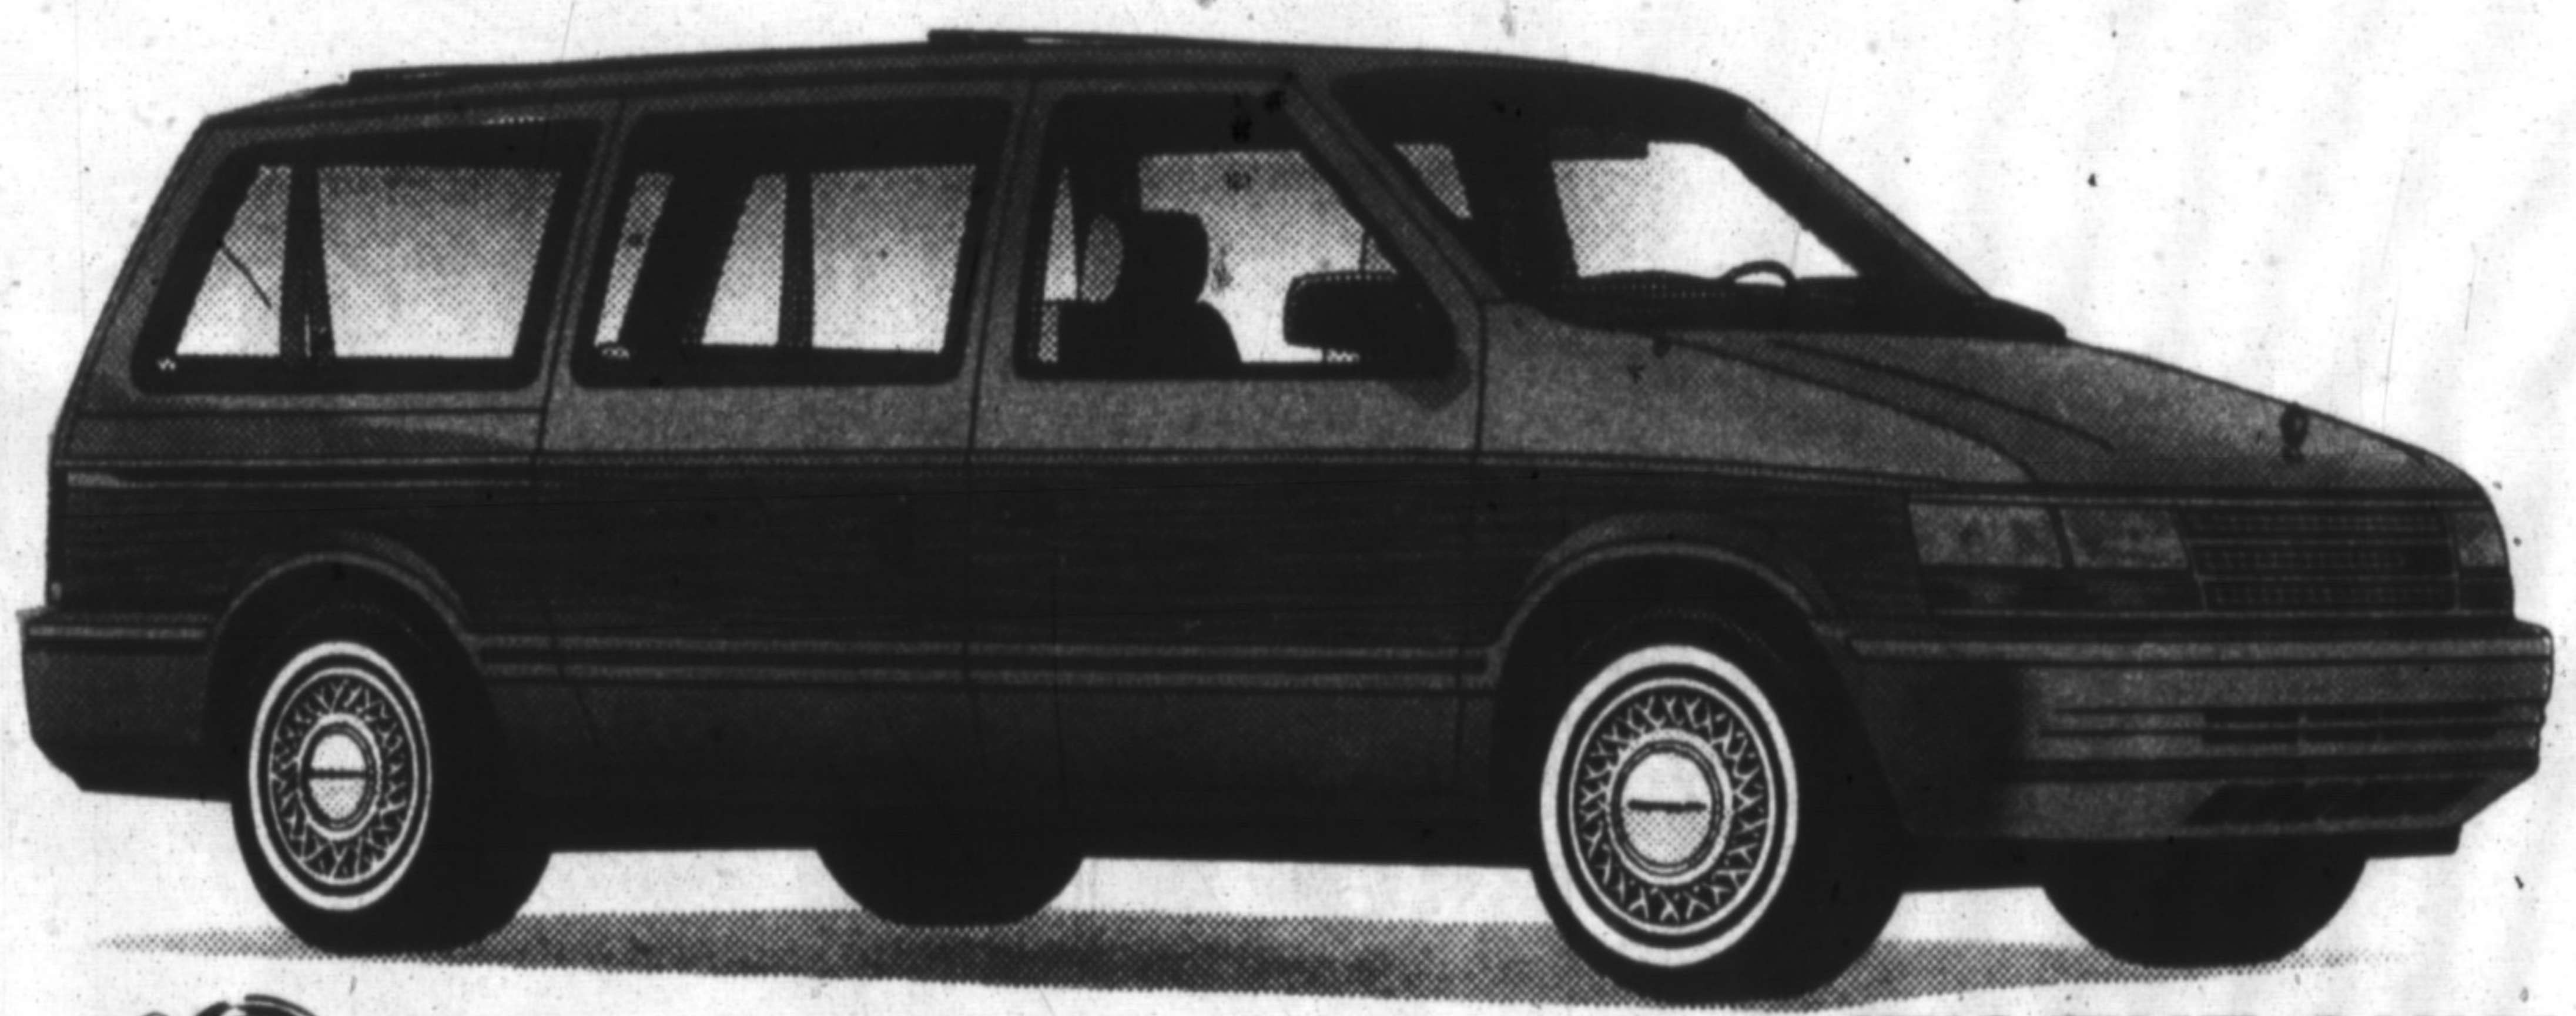

HUNT

PLYMOUTH CHRYSLER

NOBODY COMPETES LIKE HUNT PLYMOUTH CHRYSLER

Grand Voyager SE

WITH THE FOLLOWING INCLUDED!

- Air Conditioning • 4 Speed Automatic • 3.3 Litre V6 Engine • 7 Passenger Seating
- Light Package • Air Bag • Roof Racks • AM/FM Stereo Cassette. Heavy Duty Suspension • High Back Seat • Rear Window Wiper Washer & MANY MORE STANDARD FEATURES!

Starting from **\$17,874***

+ Freight/And All Applicable Taxes. Rebate Assigned to Dealer.

FULL COVERAGE
Gold Key
Bumper to Bumper Lease
****378.83**
3 year, 75,000 km bumper to bumper warranty

IT'S THE ONLY
GAUGE YOU HAVE
TO WORRY
ABOUT!