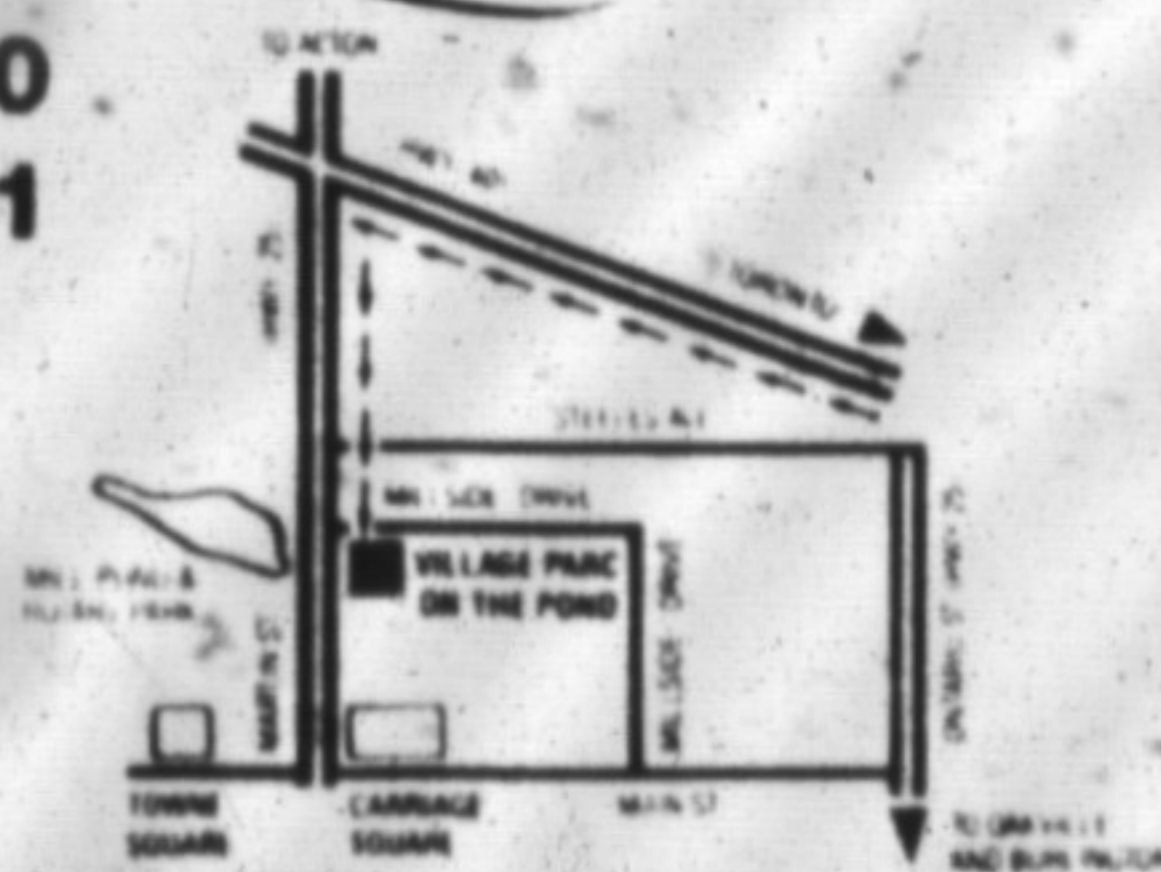

*SELECTED SUITES ONLY SEE SALES OFFICE FOR DETAILS