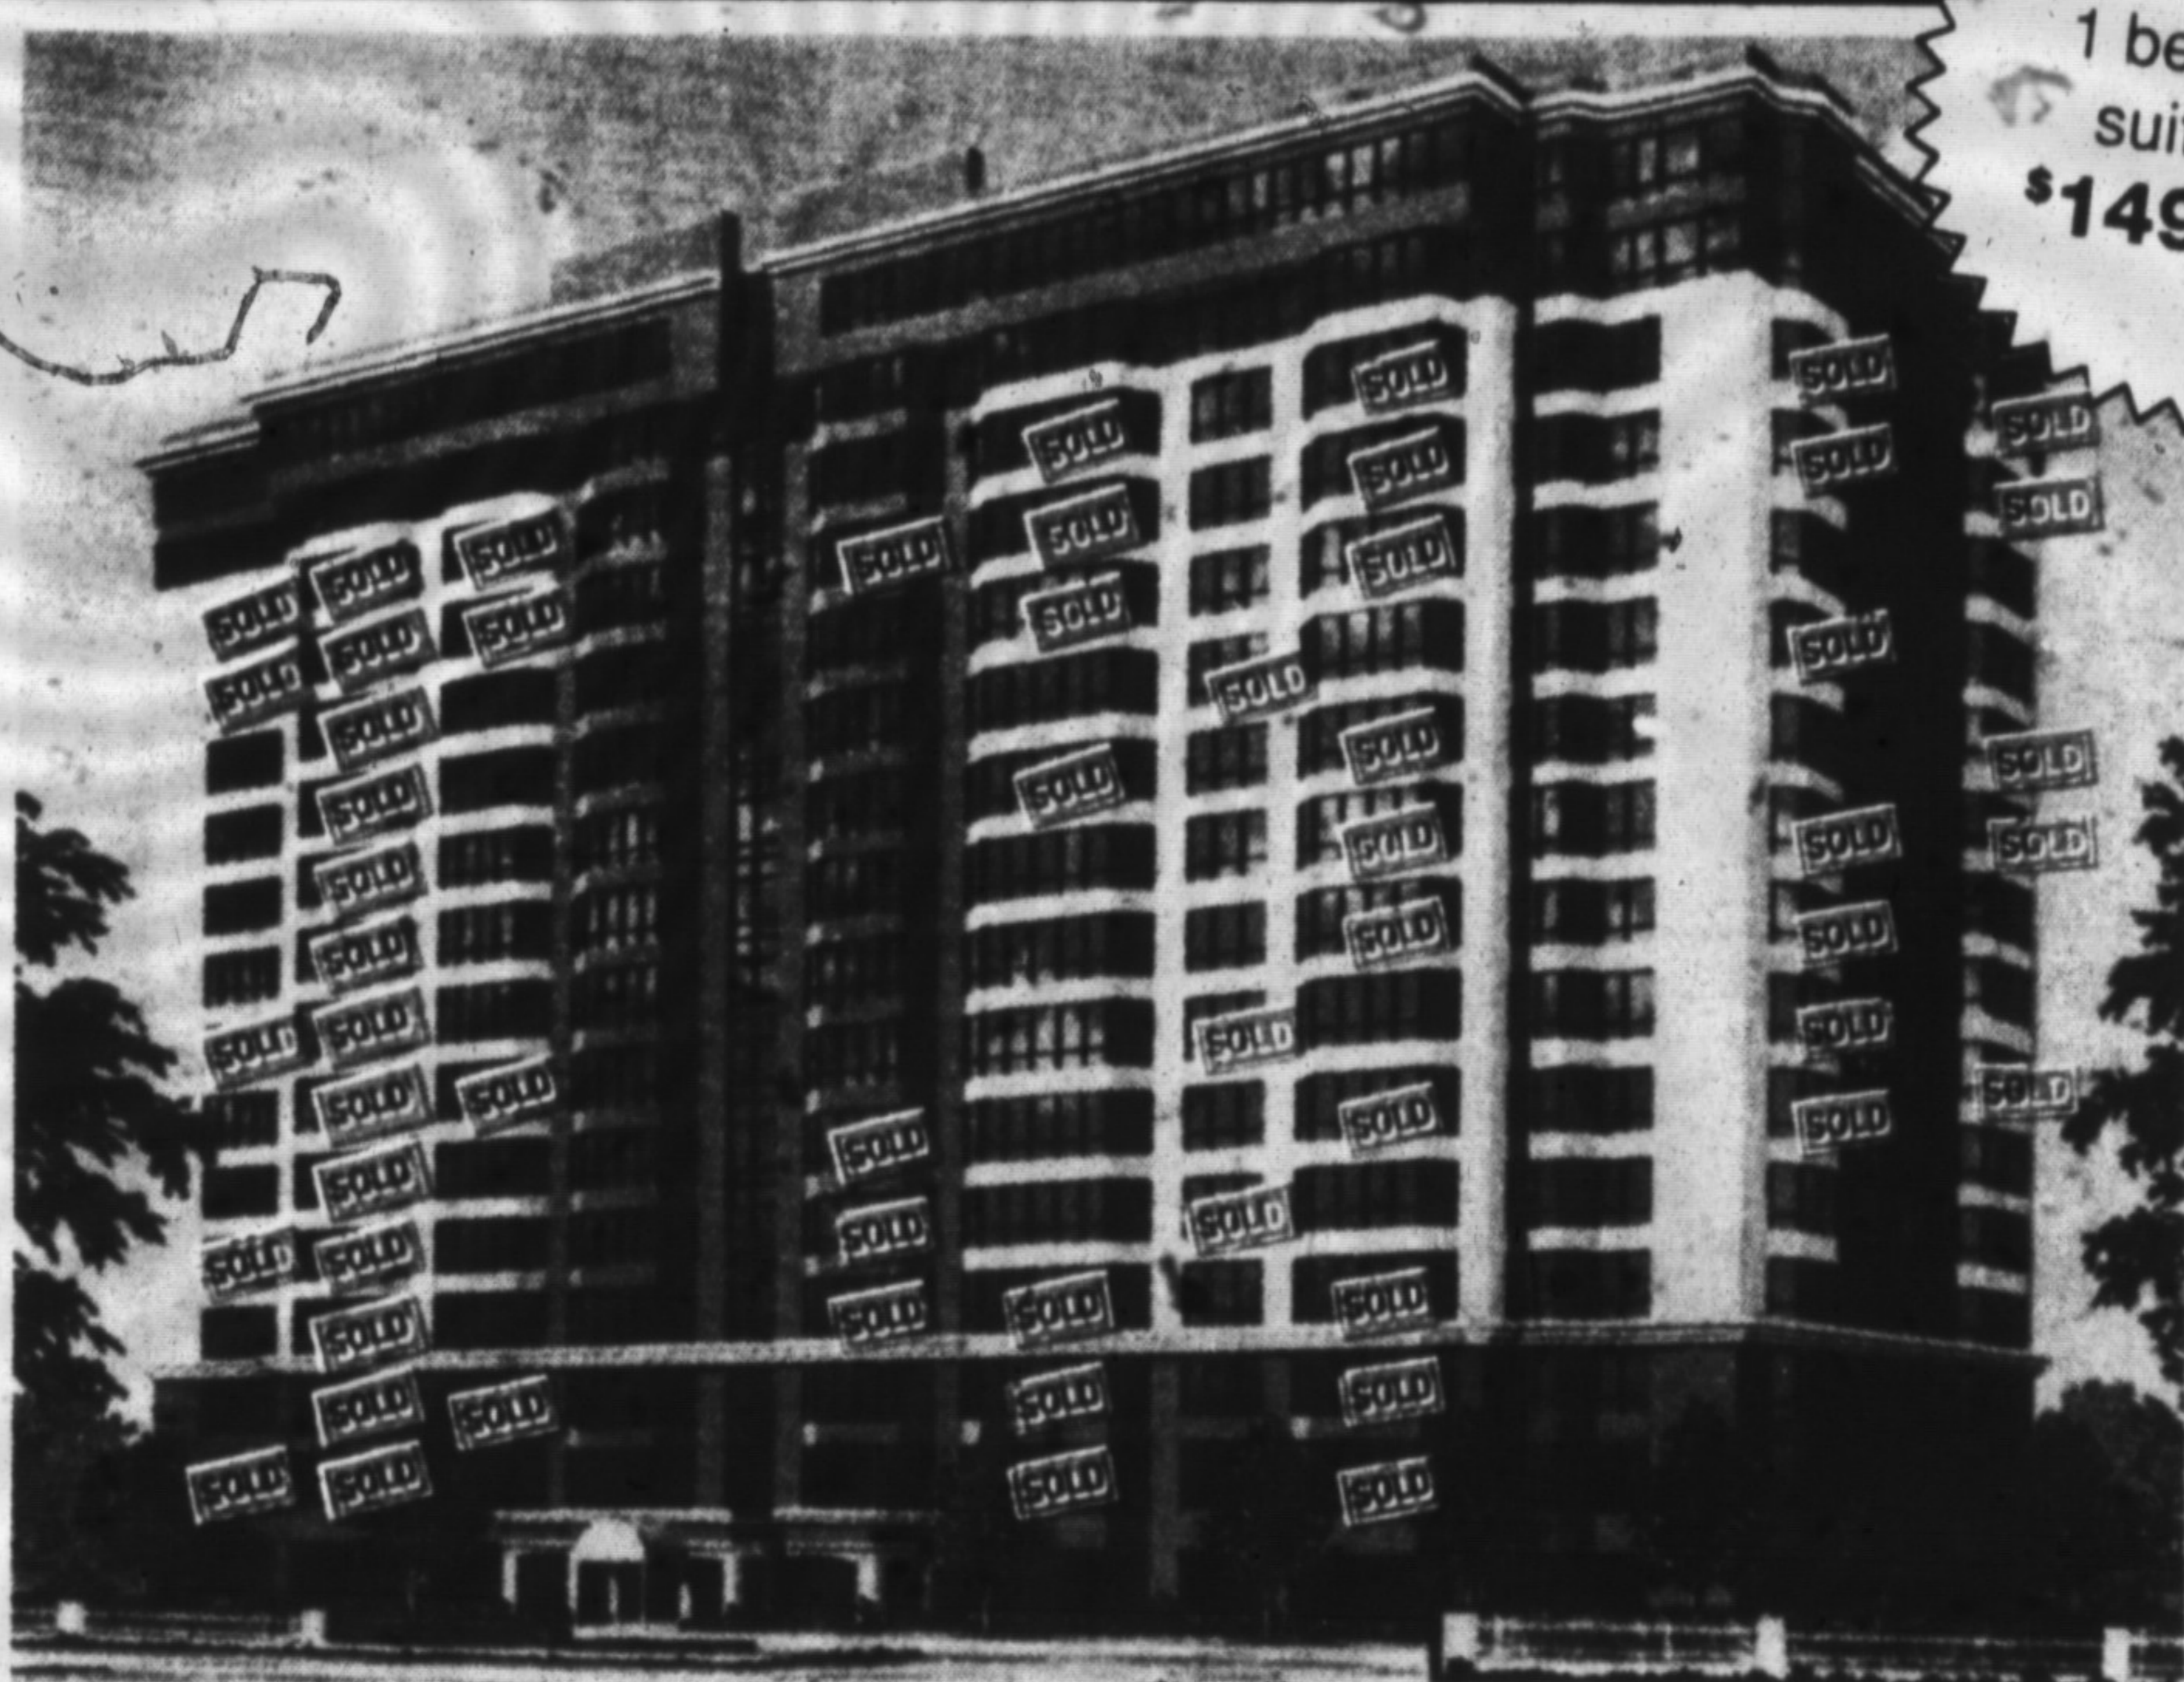

VIEW SUITES AT VILLAGE PARC ON THE POND ARE GOING FAST ACT NOW!

JUST ONE-
1 bedroom
suite left
\$149,900

RENDERING DEPICTS UNITS SOLD AS OF PRESS TIME AT VILLAGE PARC ON THE POND

**SPACIOUS 2-BEDROOM, 2 BATH
SUITES UP TO 1,300 SQ.FT.
FROM \$169,900!**

Village Parc on The Pond offers great views of the Millpond, the Niagara Escarpment, Lake Ontario, and the C.N. Tower. Here you'll find luxurious suites with quality finishes and a fabulous recreational club in the charming town of Milton! Just off Main Street, Milton, Village Parc on The Pond is within steps of shops and services and public transportation to the GO Train! Country comfort, yet close to it all!