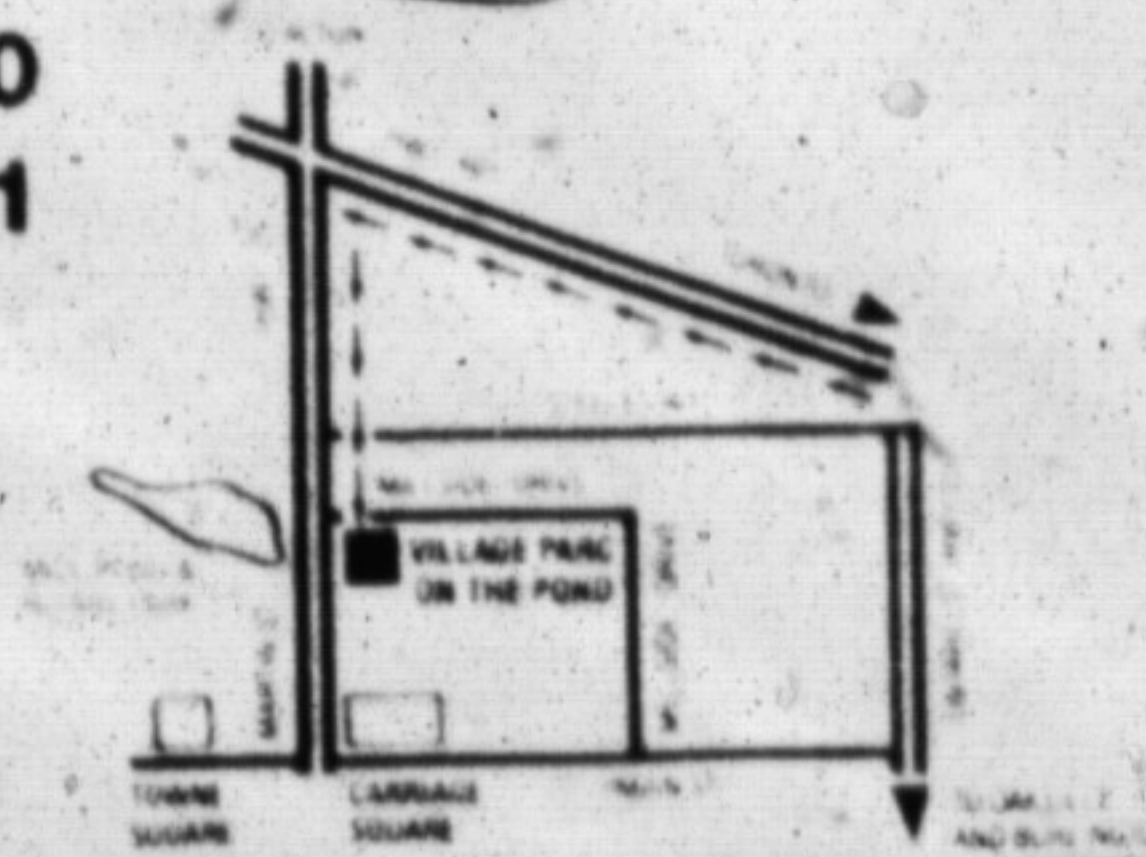

*SELECTED SUITES ONLY SEE SALES OFFICE FOR DETAILS