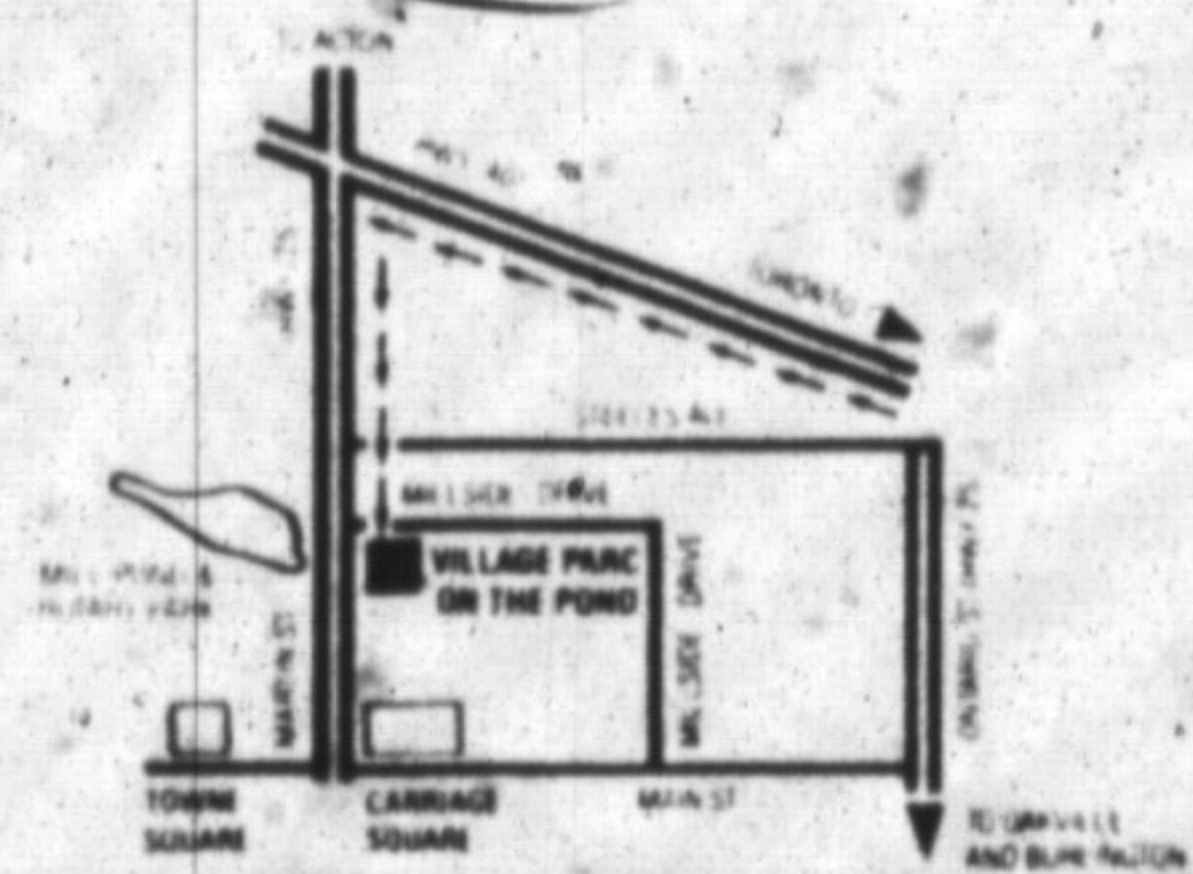

*SELECTED SUITES ONLY SEE SALES OFFICE FOR DETAILS