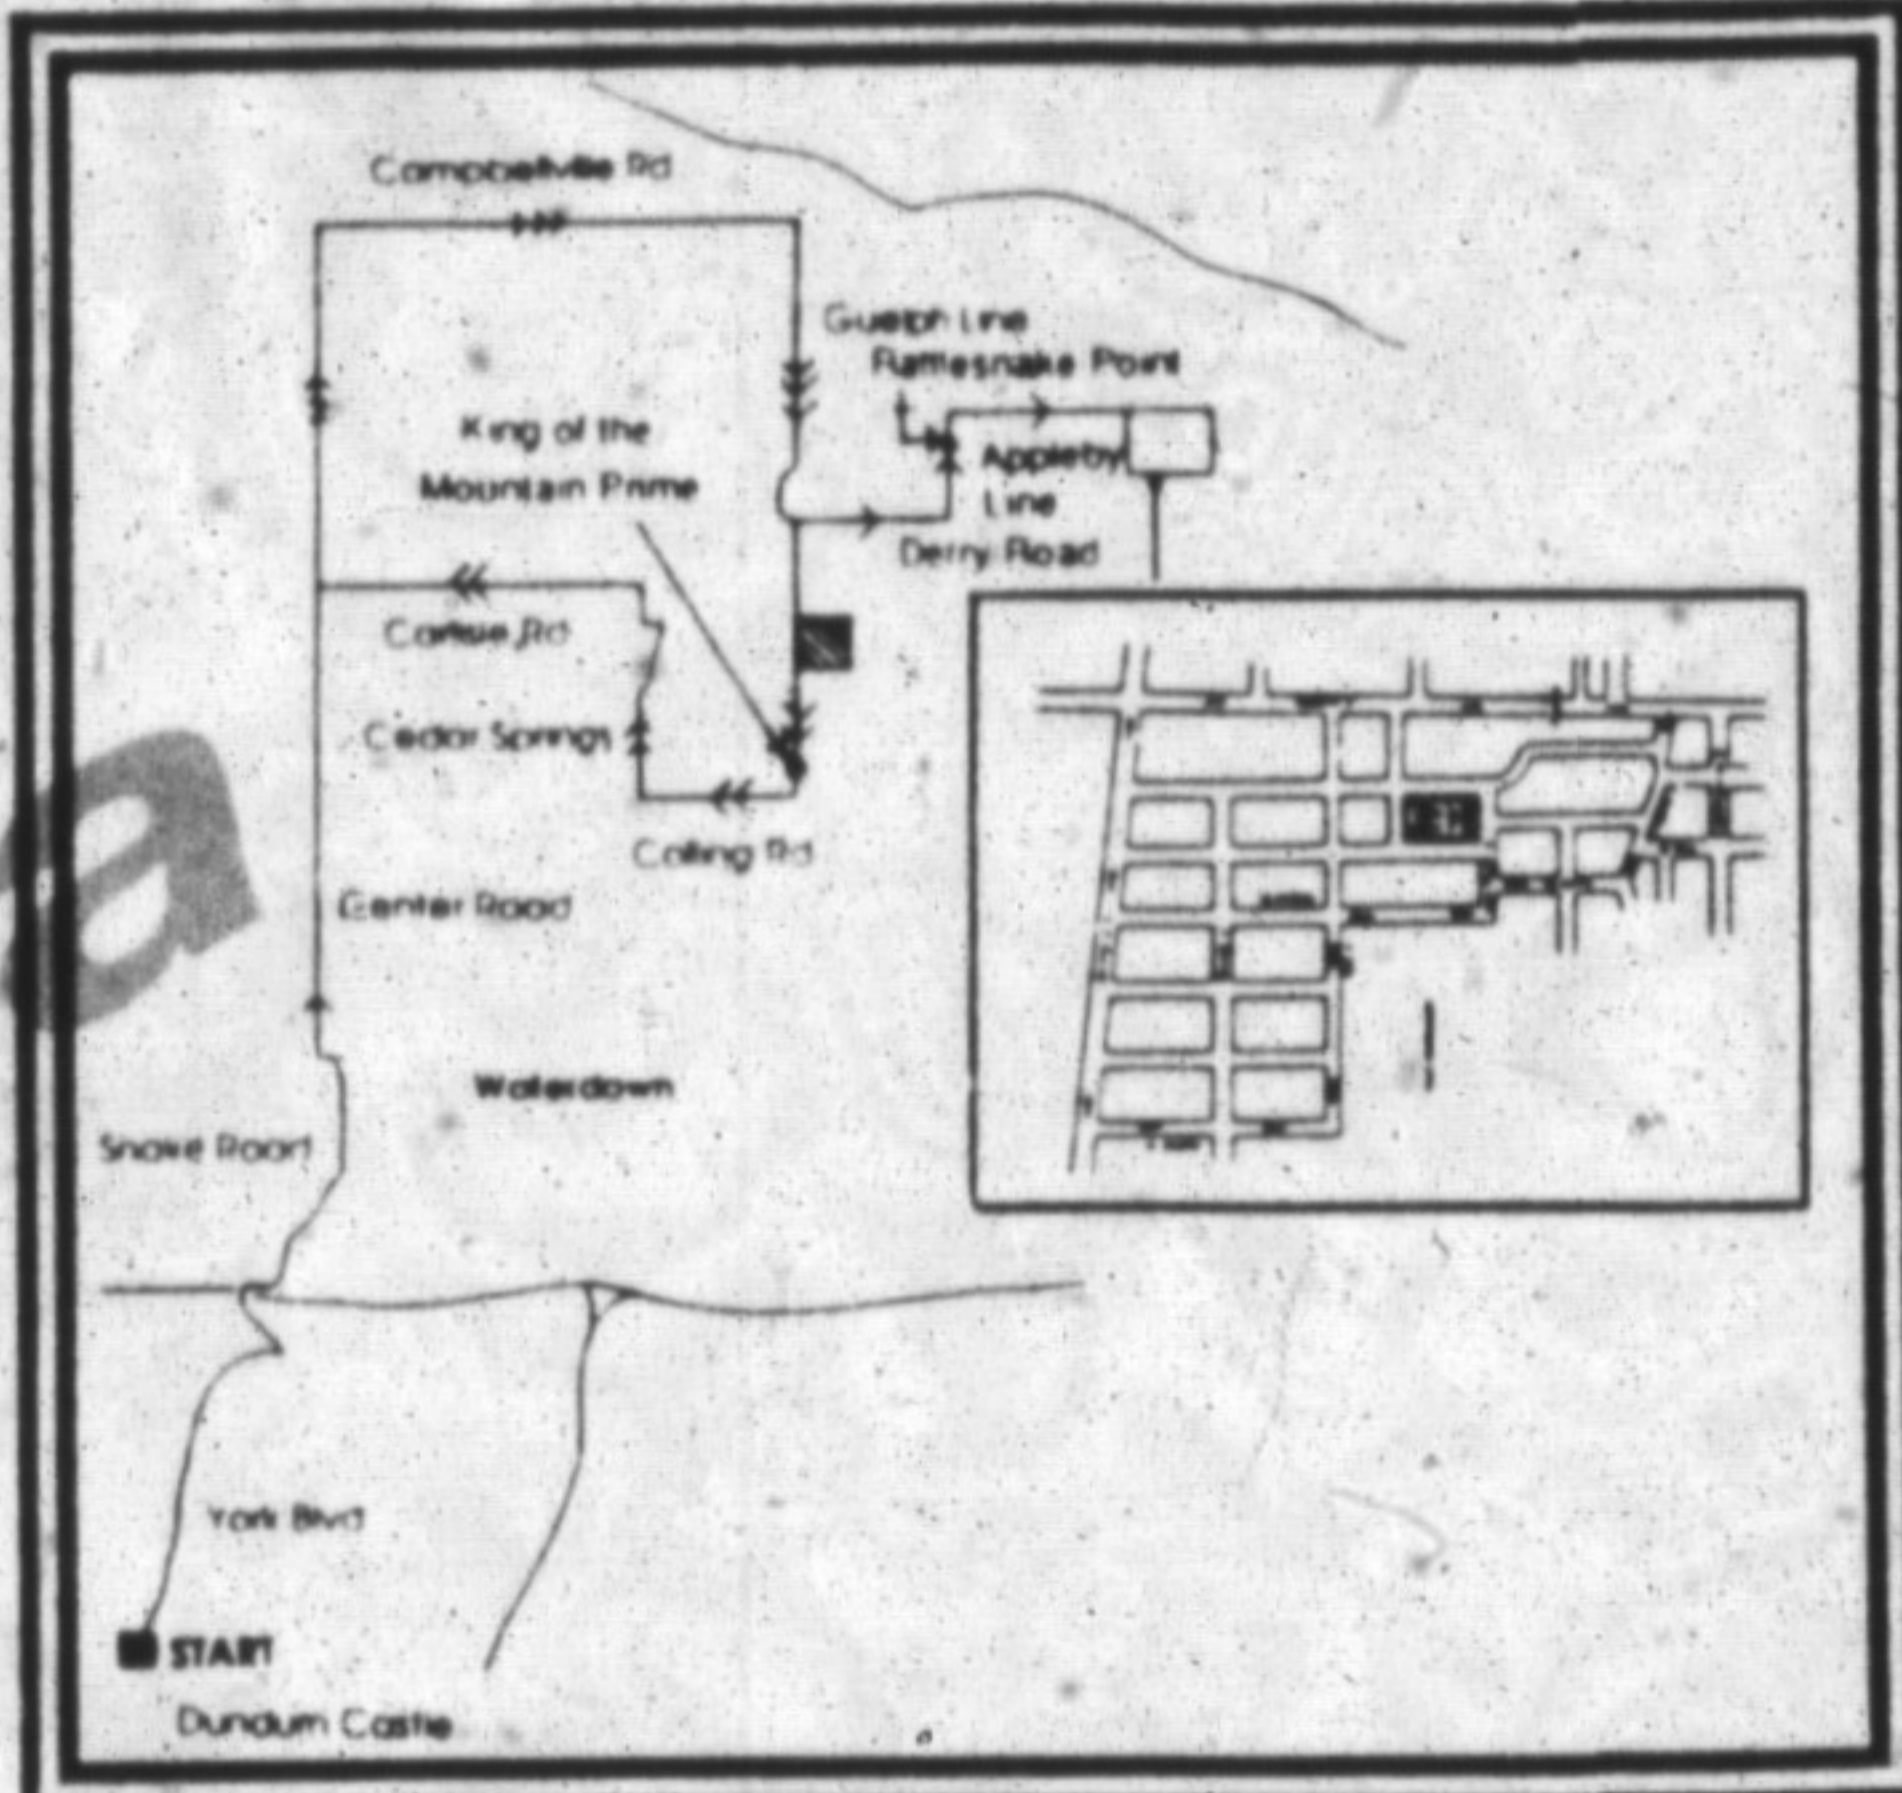

Dante
"Your Local Stop
for Quality Men's Clothing"
Carriage Square
15 Martin St. 878-5397

**The Canadian
The Champion**

HARRIS STATIONERY LTD.
"A nice place to browse!"
Special Market Hours
8 a.m. - 4 p.m.
182 Main St. 878-6962

**THE
DOWNTOWN MILTON MIRROR**

A Downtown Milton Weekly Report On Community News, Views & Happenings

**Tour
du
Canada**

Wednesday
August 15th
6:30 - 8:30 p.m.
Downtown

Welcome Cycle Fans

- Cycles • Clothing
- Accessories

August 15th
5 P.M. — 9 P.M.

**THE
FITNESS
Technique**

190A Main St.E.
- At the finish line -

First Annual Tea Rose Art Show & Sale

Featuring original framed works by 20 local artists.

Meet The Artists Day...

Sunday, August 19, 1990
11 a.m. - 3 p.m.

Brunch also being served

Sat., August 18 - Fri., August 24, 1990

Hours: Mon. - Sat. 10 a.m. to 5 p.m.
Sunday 11 a.m. to 3 p.m.

155 Mary Street, Milton

(416) 876-4406

Come out and
show your support

**BUTLER
MUSIC
AUGUST 6
INVENTORY SALE!!!**

GUITAR SPECIALS

	LIST	SALE
1 only - CHARVEL Model 1	$850	$569.
1 only - SAGA II S6 Model	$380	$259.
2 only - ARIA Pro SL Model	$369	$249.
2 only - B.C. RICH MOCKINGBIRD	$640	$379.
3 only - SERIES A FLYING V	$330	$199.
1 only - FENDER STRAT	$699	$519.95

PLUS MANY MORE GREAT SPECIALS!

PLUS

- *2" OFF Guitar Strings & Drum Sticks
- *5" OFF Bass Strings
- *15" OFF Accessories & Books

(All Sales Final)
164 MAIN ST. E. 876-2219

*Catch
the
Excitement!*
Downtown
Wednesday
Evening