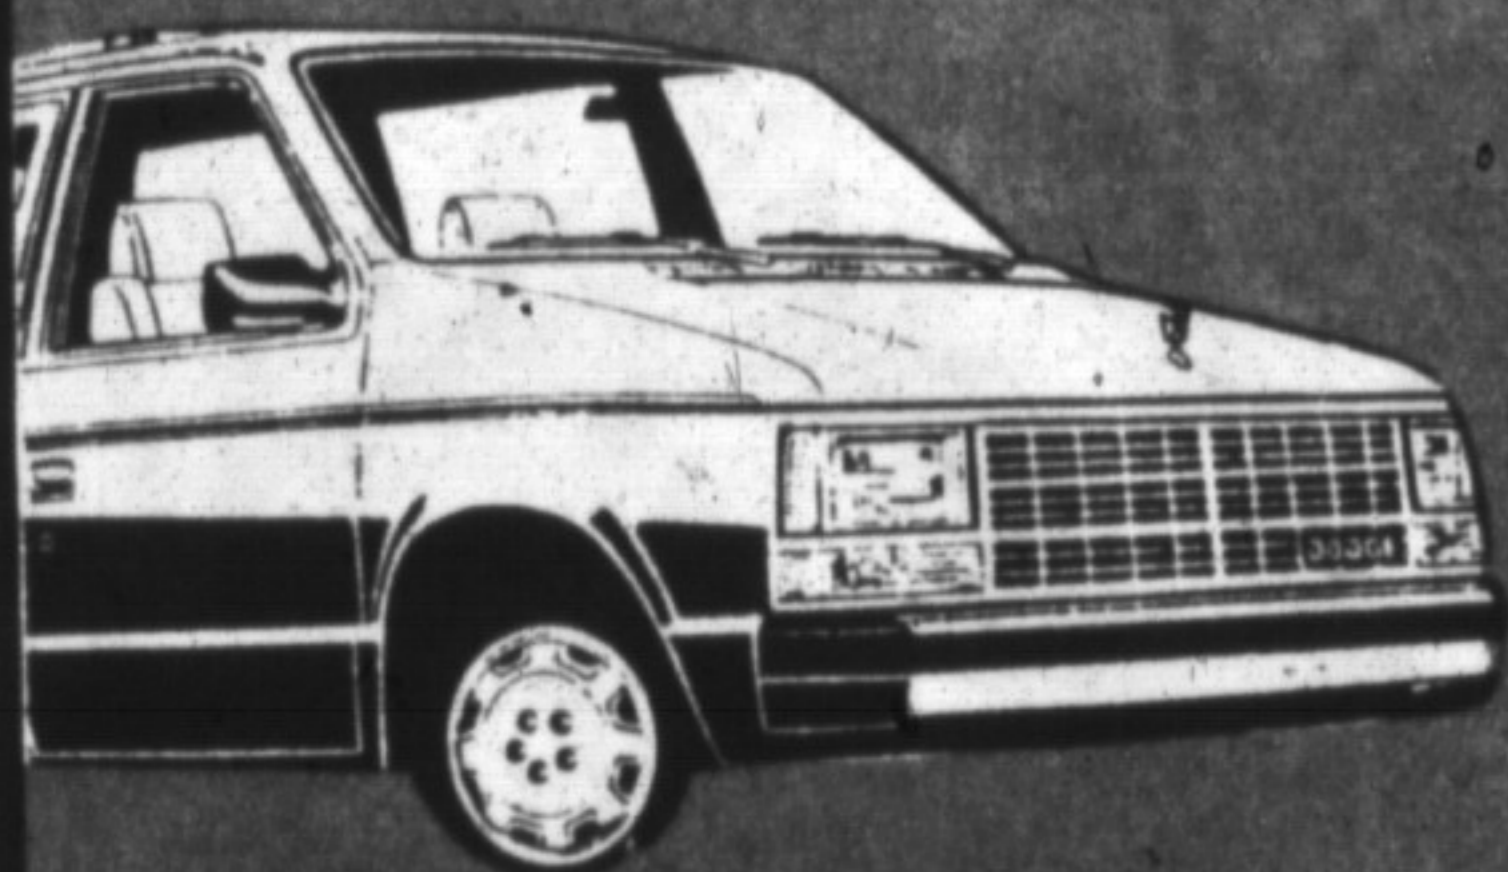

MILTON CHRYSLER DODGE/ JEEP EAGLE

**RED HOT
SUMMER
CLEARANCE
SALE**

**PLUS
HUGE
DISCOUNTS
ON ALL 89's**

BRAND NEW 1989 COLT DL 4 DR.

Power steering, intermittent wipers, AM/FM, tinted glass, body side mouldings, deluxe wheelcovers, cloth interior . . .

\$8,989

Plus Freight & Taxes

1990 MAGIC WAGONS

V6, Air, Automatic, 7 Passenger

\$17,999*

\$ 1,000 CHRYSLER REBATE

**INCLUDES
V6
& AIR!**

**PLUS 4
CARAVAN
DEMOS
SAVE**

1990 SPIRIT

\$13,195*

***1000
CHRYSLER
REBATE OR
10.9% FINANCING
12-48 MONTHS**

**WHY DRIVE
TO THE REST?
BRING THEIR AD
TO THE BEST!**

1990 SHADOW

Automatic, air, PS, PB, tint glass, AM/FM, metallic paint, rear defrost & more!

***750
CHRYSLER
REBATE OR
9.9% FINANCING
12-48 MONTHS**

\$11,088*

Cruise, air, automatic, AM/FM cassette metallic paint

* Plus freight (Colt \$350, Magic Wagon \$525, Spirit/Acciaim \$500, Shadow/Sundance \$400.) Plus taxes. Rebate already discounted