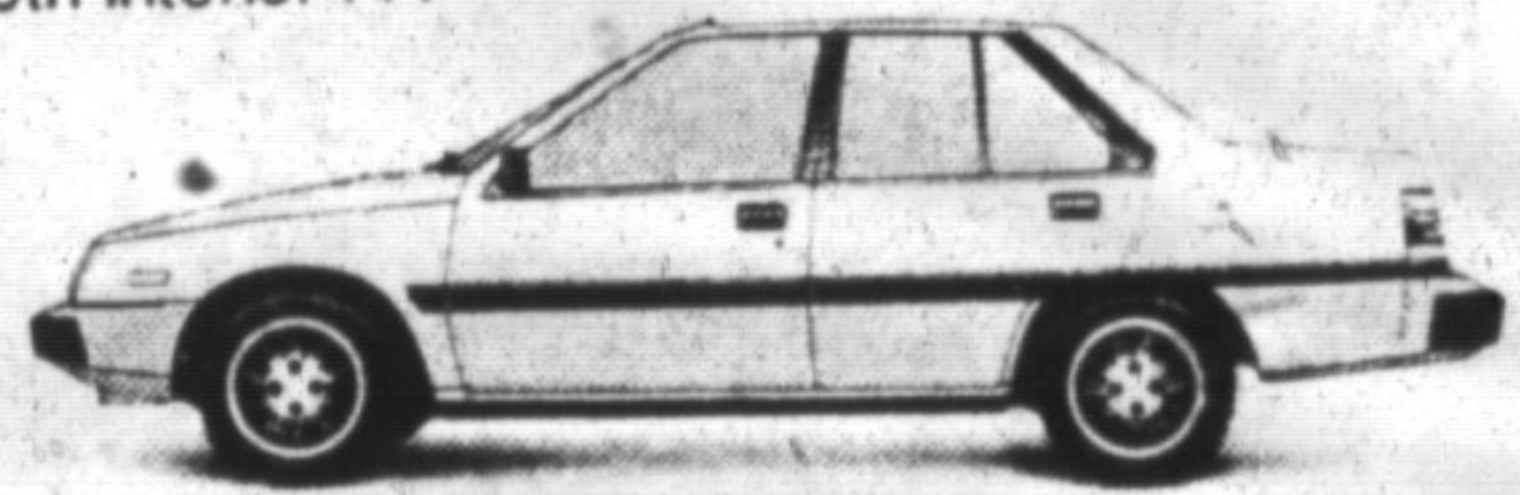

MILTON CHRYSLER DODGE/ JEEP EAGLE

**RED HOT
SUMMER
CLEARANCE
SALE**

**PLUS
HUGE
DISCOUNTS
ON ALL 89's**

BRAND NEW 1989 COLT DL 4 DR.

Power steering, intermittent wipers, AM/FM, tinted glass, body side mouldings, deluxe wheelcovers, cloth interior . . .

\$8,989

Plus Freight & Taxes

1990 MAGIC WAGONS

V6, Air, Automatic, 7 Passenger

\$17,999*

\$ 1,000 CHRYSLER REBATE

**INCLUDES
V6
& AIR!**

**PLUS 4
CARAVAN
DEMOS
SAVE**

1990 SPIRIT

\$13,195*

***1000
CHRYSLER
REBATE OR
10.9% FINANCING
12-48 MONTHS**

**WHY DRIVE
TO THE REST?
BRING THEIR AD
TO THE BEST!**

1990 SHADOW

Automatic, air, PS, PB, tint glass, AM/FM, metallic paint, rear defrost & more!