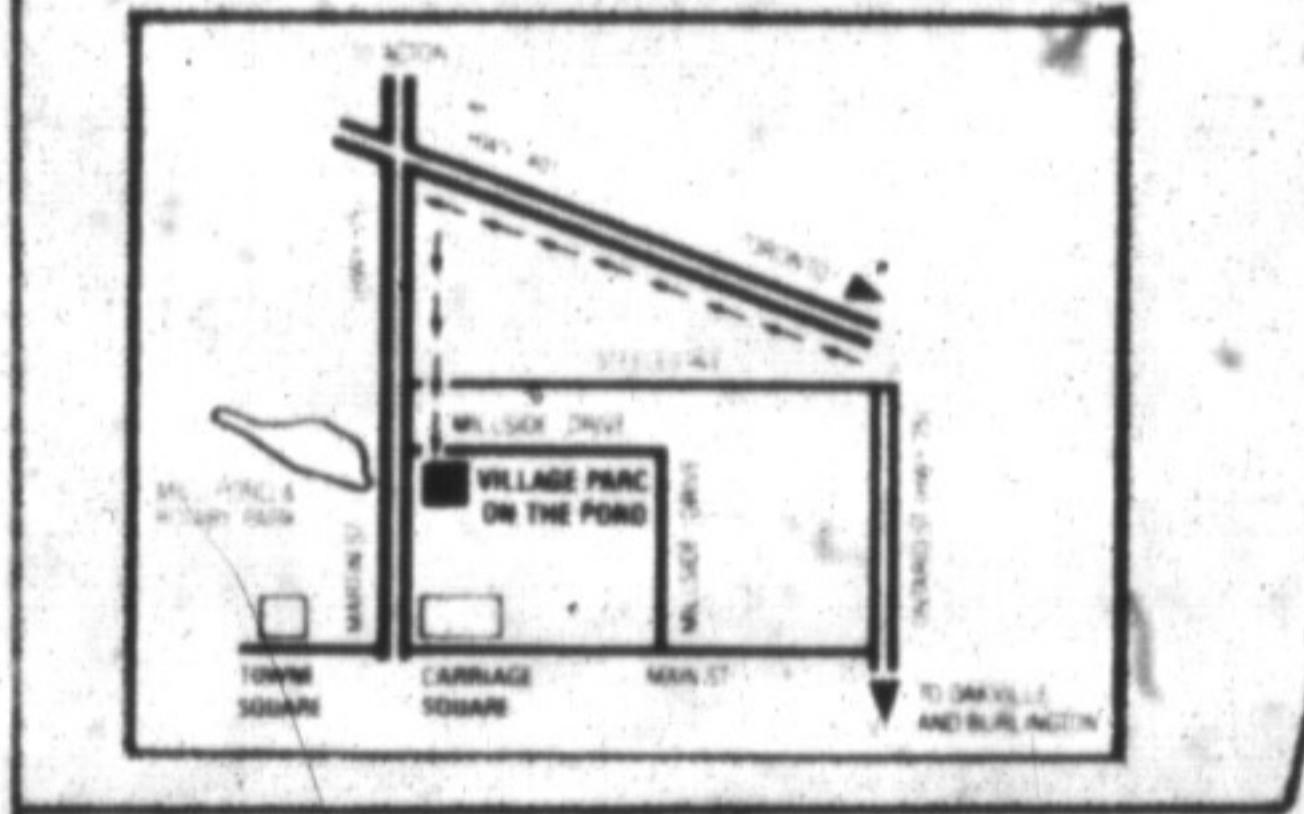

EXPLORE YOUR SPACE

Along with your suite you will also purchase the use of luxurious recreation facilities including indoor pool, whirlpool, saunas and exercise room; guest suite for overnight visitors; a party room with full kitchen facilities. Village Parc is within easy walking distance from shops, buses and the GO Train.

2 BEDROOMS, 2 BATHS FROM $169,900, TO 1,300 SQ. FT.

*SEE SALES CENTRE FOR DETAILS

Sales Office Hours:
Mon - Thurs 1 p.m. - 8 p.m.
Closed Friday
Sat, Sun 11 a.m. - 6 p.m.

Call Milton 875-0032
Toronto/Dover 360-4441 FAX 878-7219

Village Parc

Exclusive Broker
Brantford Real Estate Corporation

Prices and specifications subject to change without notice.

stage west
an all-suite hotel & theatre restaurant
When You Need A Good Laugh

Superb Buffet, Live Play
Famous TV & Screen Stars
"Last 2 Weeks"

Elke Sommer
STARS IN
"California Suite"

5400 Dixie Rd., Mississauga 238-0042

YOU'RE THE WINNER WHEN YOU BUY FROM

THE RACER'S EDGE
would like to say

Thank you!
to
SARGENT FARMS
&
MAPLE LODGE FARMS
for providing us with the sausage and eggs*
for the Ride for Sight Breakfast
Sat. June 9th

15% OFF
On Cleaner Carpets

Now is a great time to call Steamatic, the world's most professional cleaning service, to clean your carpets--at a 15% savings. Carpets cleaned by Steamatic not only look cleaner, they stay cleaner because they are cleaner. Steamatic's patented controlled heat cleaning system cleans deep down without brushes or harmful chemicals. Right in your home.

CALL FOR FREE IN-HOME ESTIMATE
STEAMATIC. 519-853-4451
416-873-3469

Locally owned & operated by Tom & Dave Manes
This ad must be presented at time of estimate
LIMITED TIME OFFER