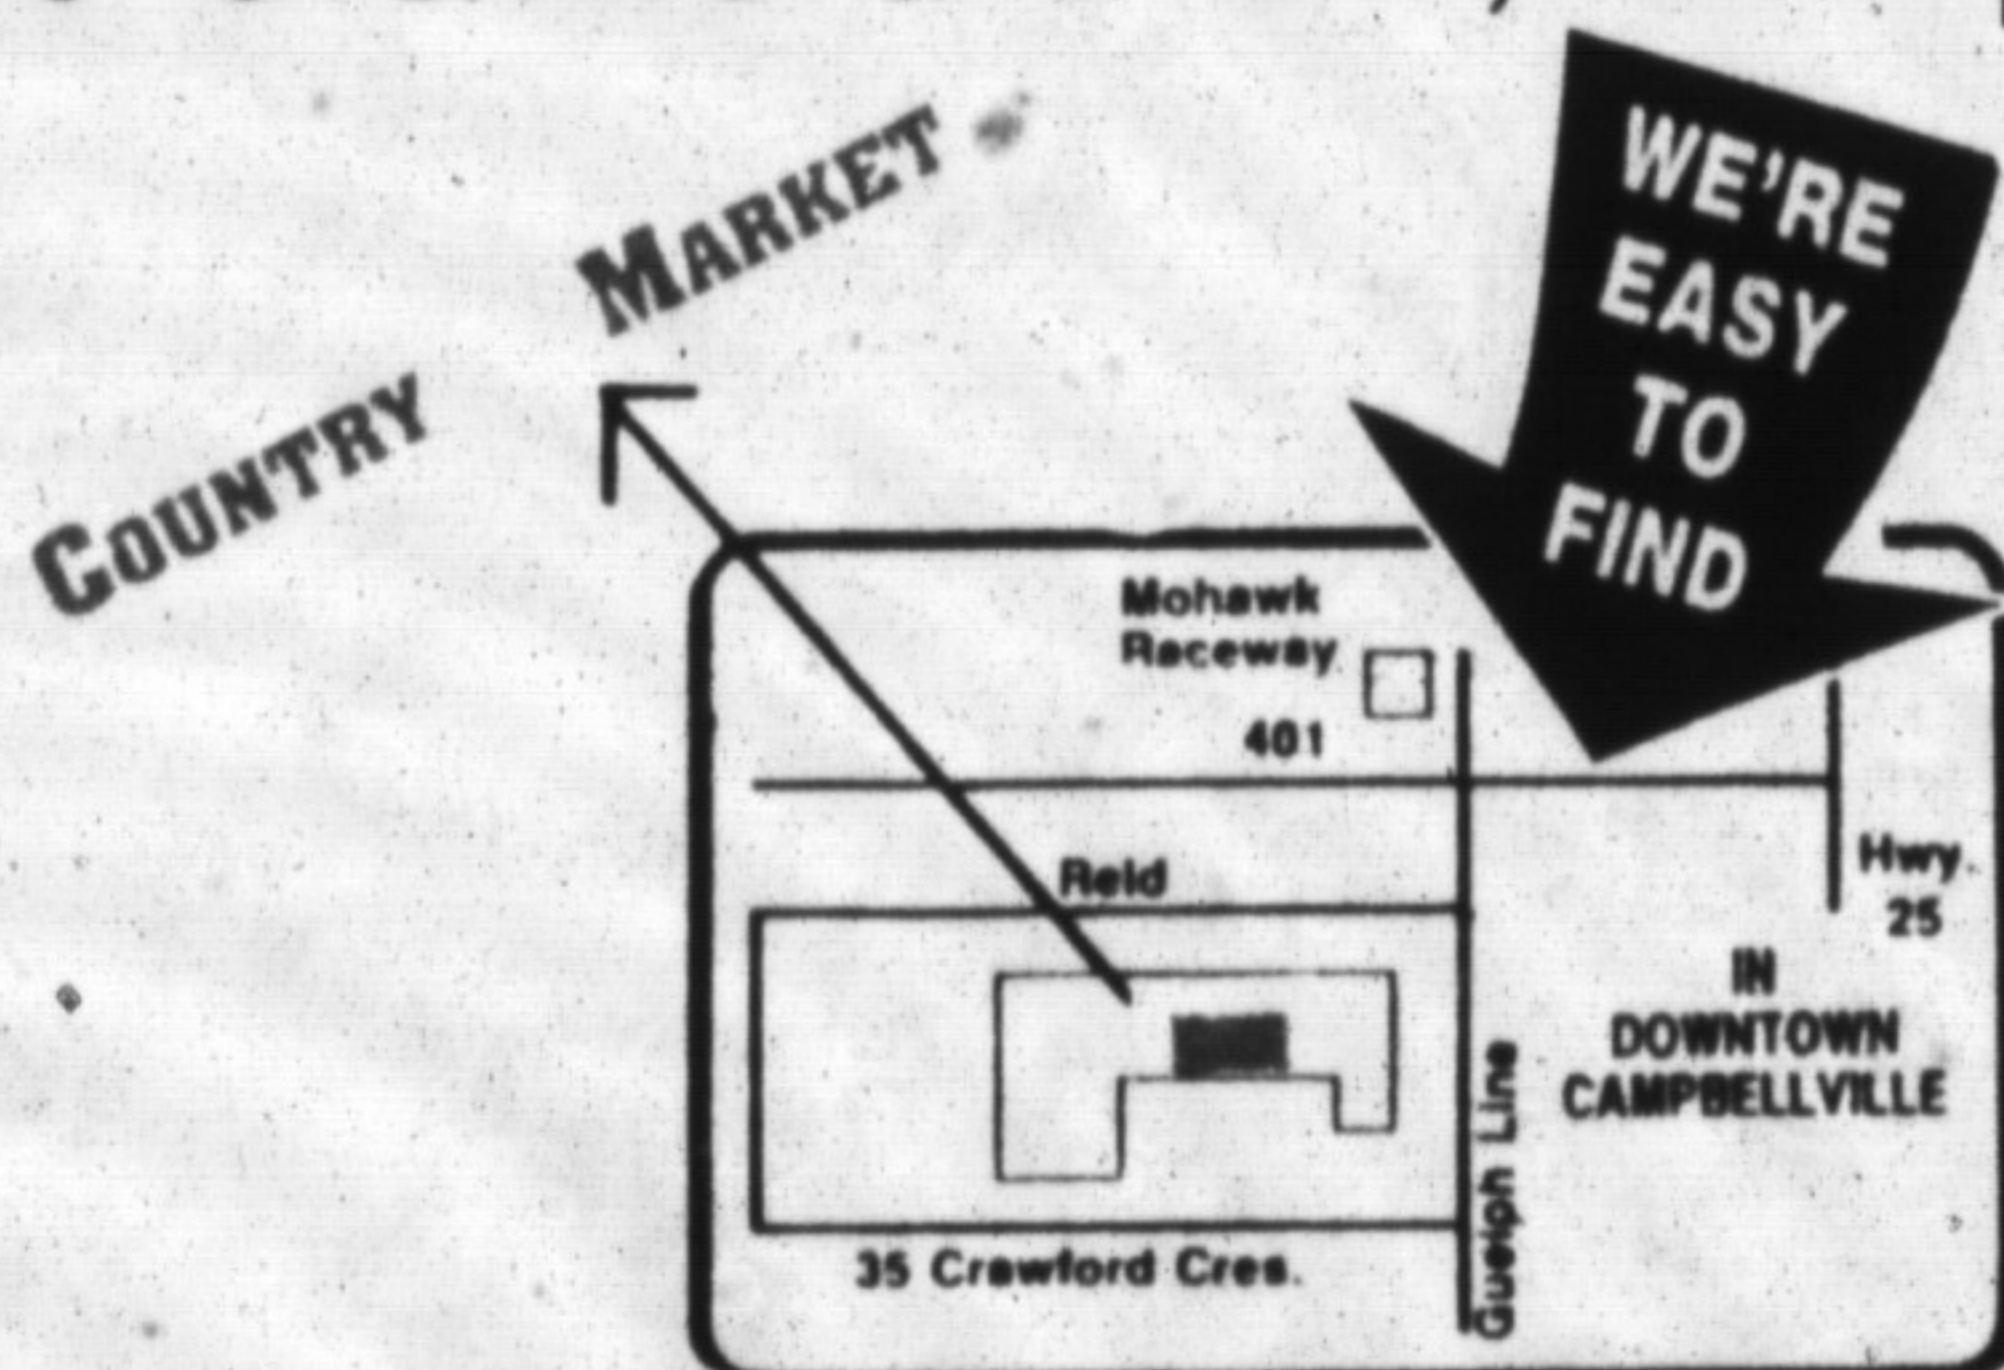

*Large enough to serve you
Small enough to know you*