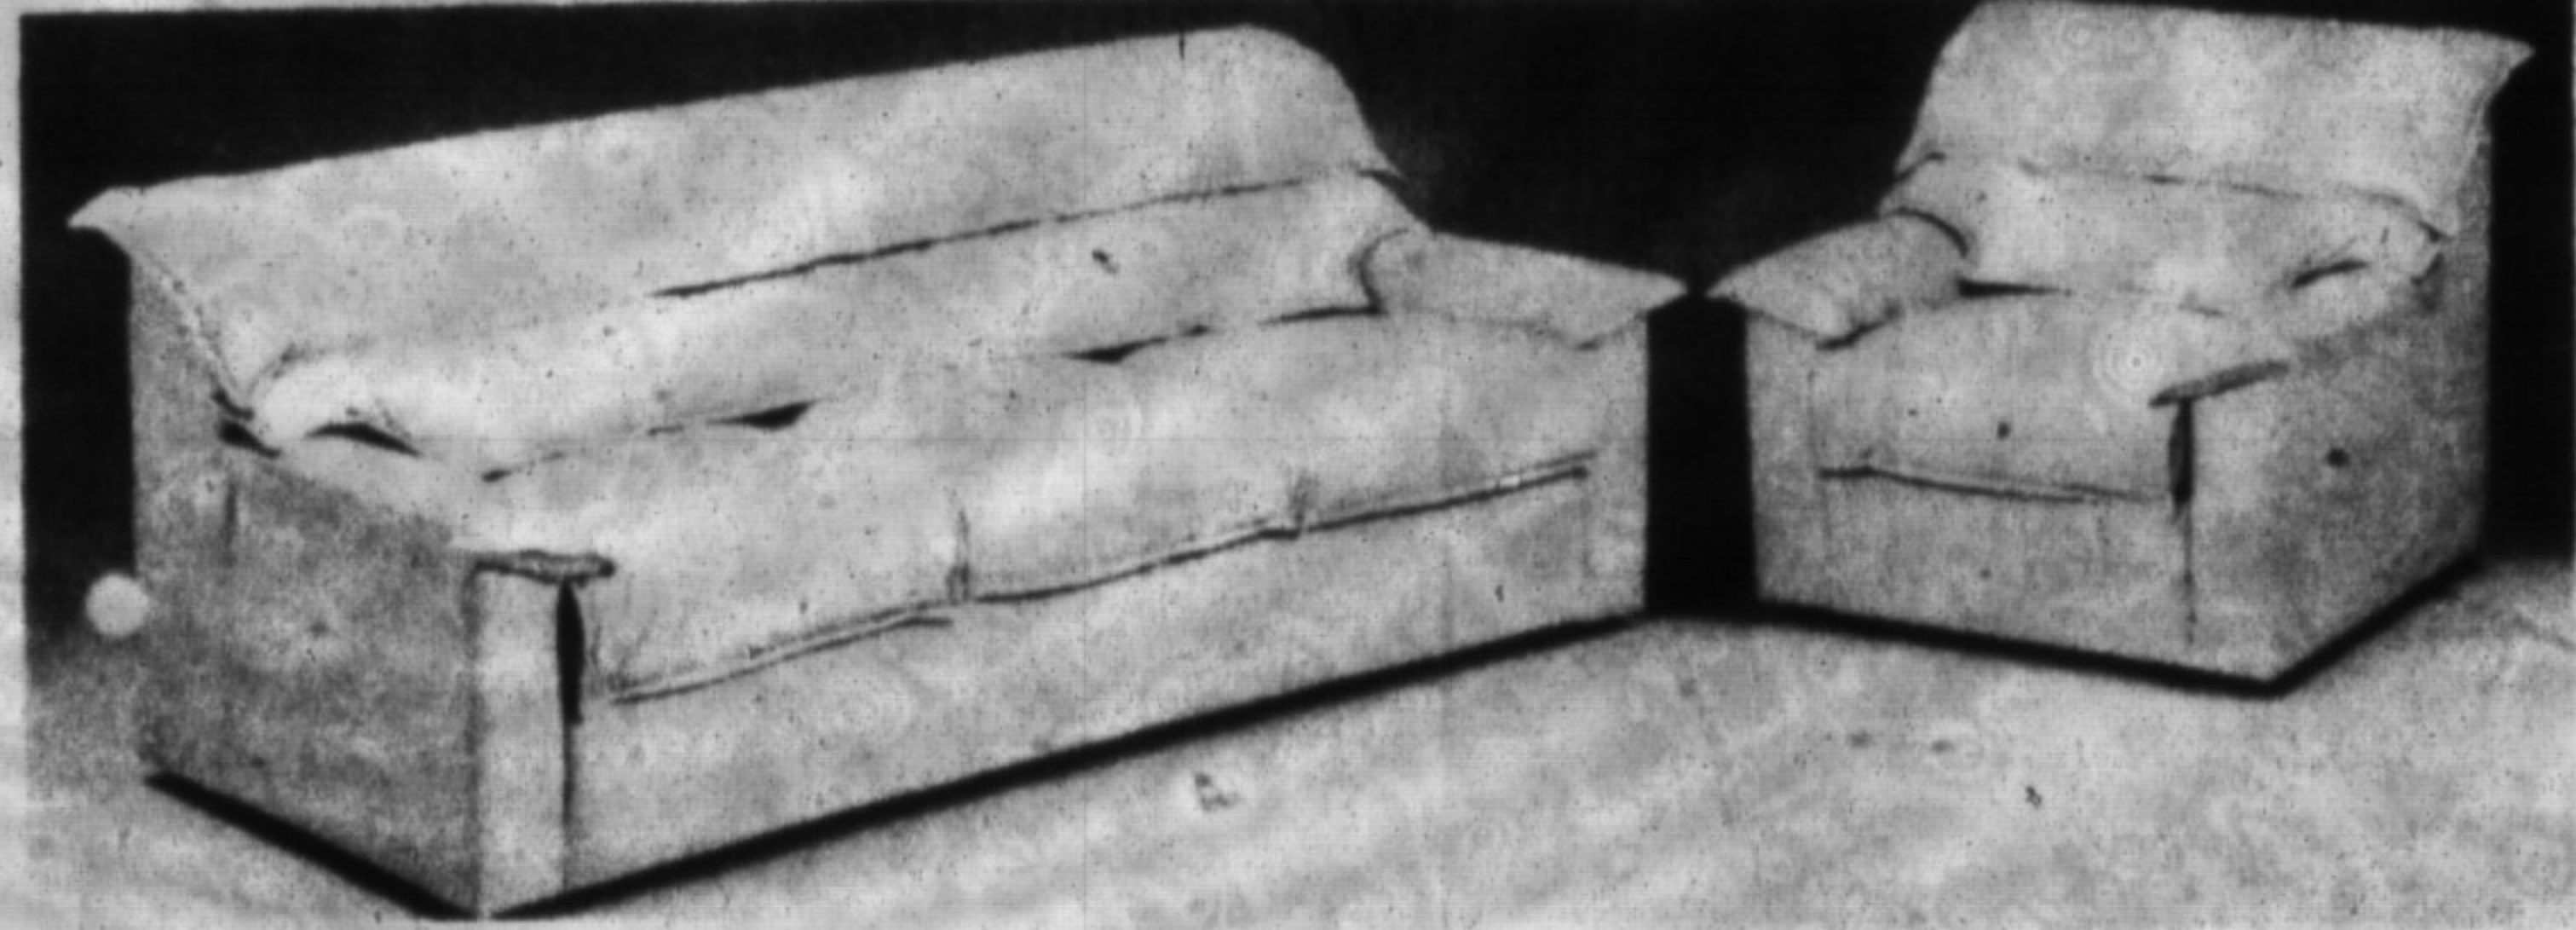

MILTON & SYLTON

Peoples FURNITURE

YOUR MATTRESS IS THE MOST USED PIECE OF FURNITURE IN YOUR HOME. GIVE YOURSELF ONE OF CANADA'S BEST SLEEP. **YOU'RE WORTH IT!** PROUDLY MANUFACTURED IN CANADA

264 Coil Twin Set \$199. Double Set \$249.	364 Coil Double Set \$498. Queen Set \$598.	312 Coil Regent Rest SimQuilt Twin Set \$339.	312 Coil Posture Queen Twin \$350. Double \$450. Queen \$550.	Posturepedic Queen Size Ovation Set \$750. Acclaim \$850.	Queen Size Empress Pillow Top 510 Coil \$898.	30 Year Orthopedic Twin \$499. Double \$599. Queen \$699.	Anniversary 4000 Queen Size \$698.
---	--	--	--	--	--	--	---

3 PEICE SUITE **\$4,999.**
 SOFA-CHAIR-LOVE

SOFA \$1,999. LOVESEAT \$1,799. CHAIR \$1,599.

LEATHER • CUIOIO • LEATHER • CUIOIO • LEATHER • CUIOIO • LEATHER • CUIOIO • LEATHER • CUIOIO

SOLID OAK DINETTE

40" x 60" Pedestal Table with 4 Hoop Back Chairs