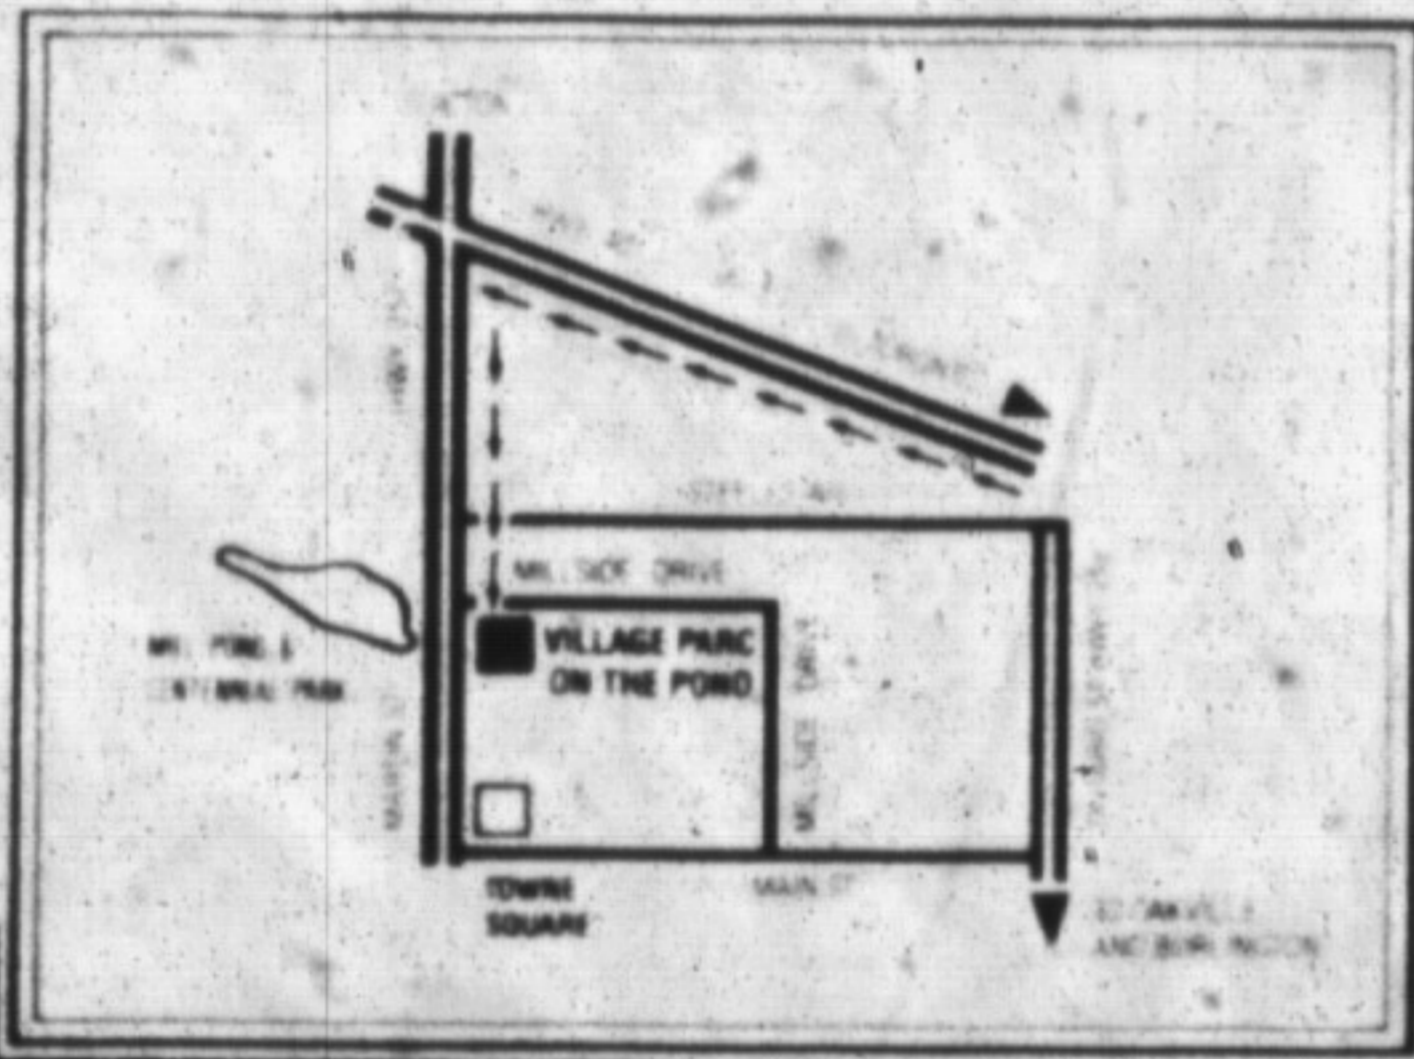

OPEN HOUSE

AN EXCEPTIONAL NEW CONDOMINIUM RESIDENCE

In a charming Milton location, Village Parc on The Pond brings you back to nature with all the relaxing conveniences of a country club.

This weekend join us at our OPEN HOUSE, Saturday, August 19 and Sunday, August 20.

11:00AM to 6:00PM, to view the elegant one and two-bedroom floorplans, all complemented by a recreation centre complete with indoor swimming pool. Village Parc on The Pond. It's the natural choice! FROM ONLY $119,900.

FROM ONLY

30% LESS THAN MISSISSAUGA PRICES

$ FROM ONLY 119,900 MILTON

Sales Office Hours
Mon-Thurs. 11 a.m. - 8 p.m.
Fri., Sat., Sun. 11 a.m. - 6 p.m.

Call Milton 875-0030
or Toronto Direct 360-6441
or Fax 878-7019

Village Parc
THE POND

Prices and Specifications subject to change without notice.

OPEN HOUSE THIS WEEKEND
Saturday, Aug 19 and Sunday, Aug 20
11:00AM to 6:00PM
Refreshments

Exclusive Broker: Brethour Real Estate Corporation