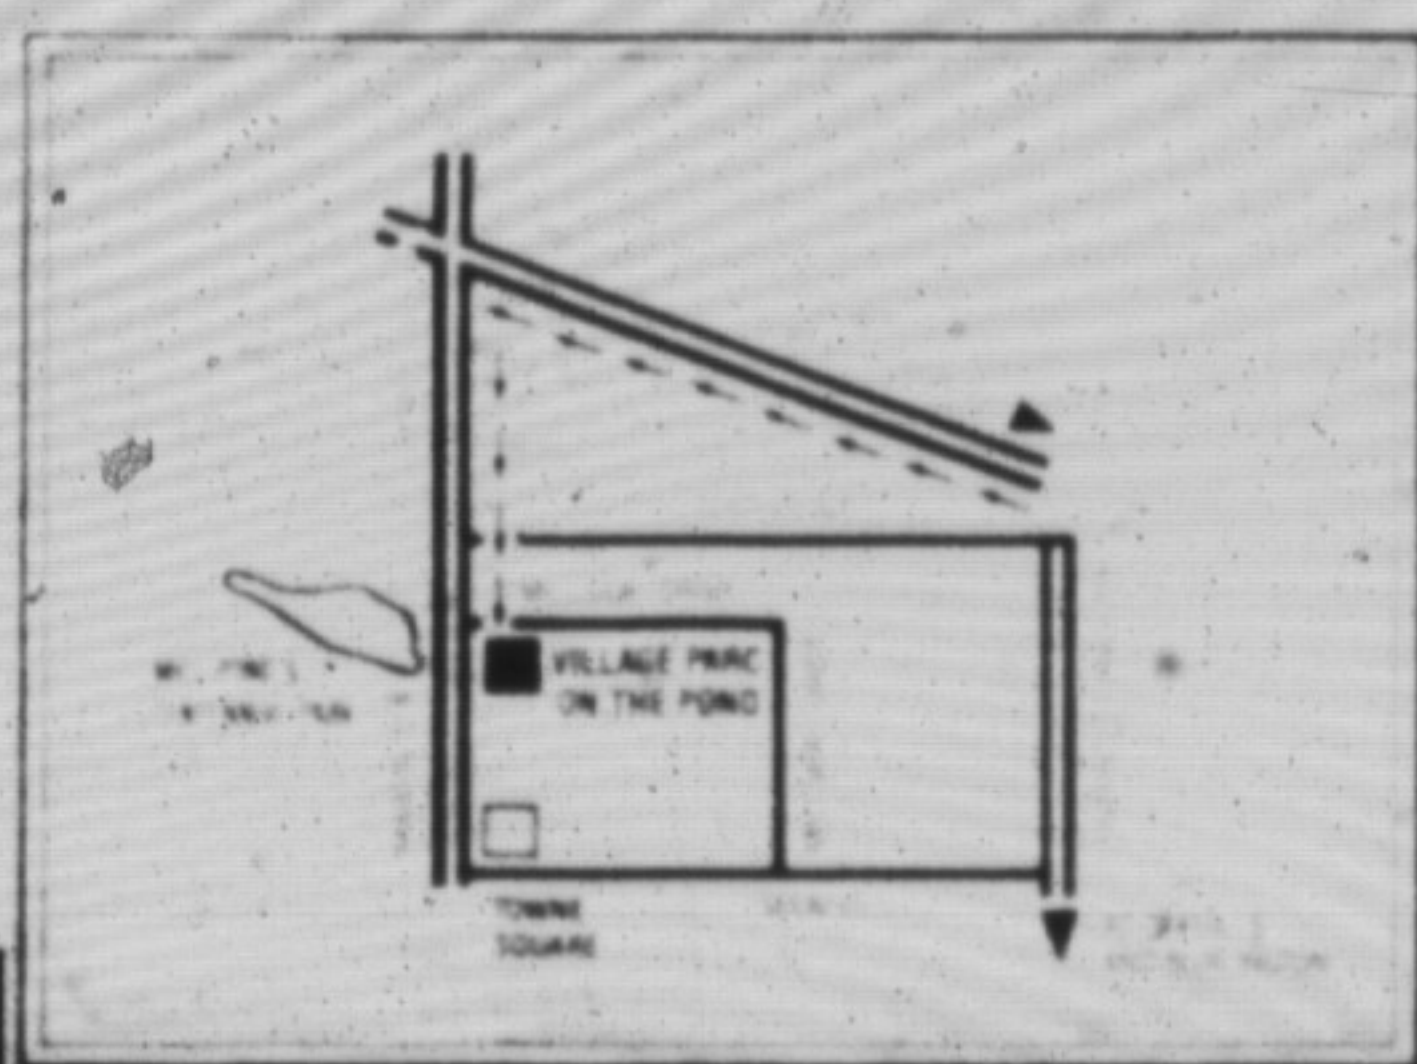

OPEN HOUSE

AN EXCEPTIONAL NEW CONDOMINIUM RESIDENCE

In a charming Milton location, Village Parc on The Pond brings you back to nature with all the relaxing conveniences of a country club. This weekend join us at our OPEN HOUSE, Saturday, July 29 and Sunday, July 30.

11:00AM to 6:00PM to view the elegant one and two-bedroom floorplans, all complemented by a recreation centre complete with indoor swimming pool. Village Parc on The Pond. It's the natural choice! FROM ONLY $129,900

30% LESS THAN MISSISSAUGA PRICES

$ FROM ONLY 129,900 MILTON

Sales Office Hours
Mon-Thurs. 11a.m. - 8p.m.
Fri., Sat., Sun. 11a.m. - 6p.m.

Call Milton 875-0030
or Toronto Direct 360-6441
or Fax 878-7019

Village Parc
THE POND

Prices and Specifications subject to change without notice.

OPEN HOUSE THIS WEEKEND
Saturday, July 29 and Sunday, July 30.
11:00AM to 6:00PM
Refreshments

Exclusive Broker: Borthour Real Estate Corporation