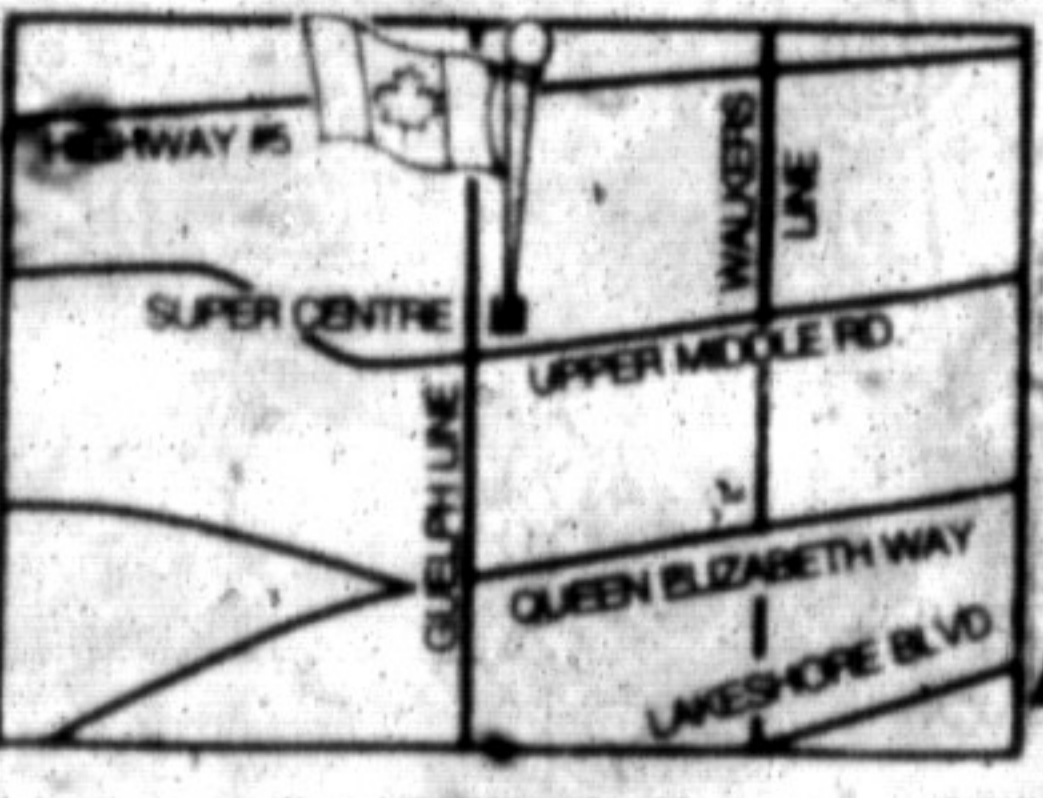

Valley Farms frozen
fries
crinkle cut
1 kg pkg.
limit 3 pkgs. per family purchase
47 ● ea. *or less

***If you can find a better price, the SuperCentre will beat it!**

Prices effective until closing, Tues. Dec. 2, 1986.
Guelph Line & Upper Middle Road, Burlington