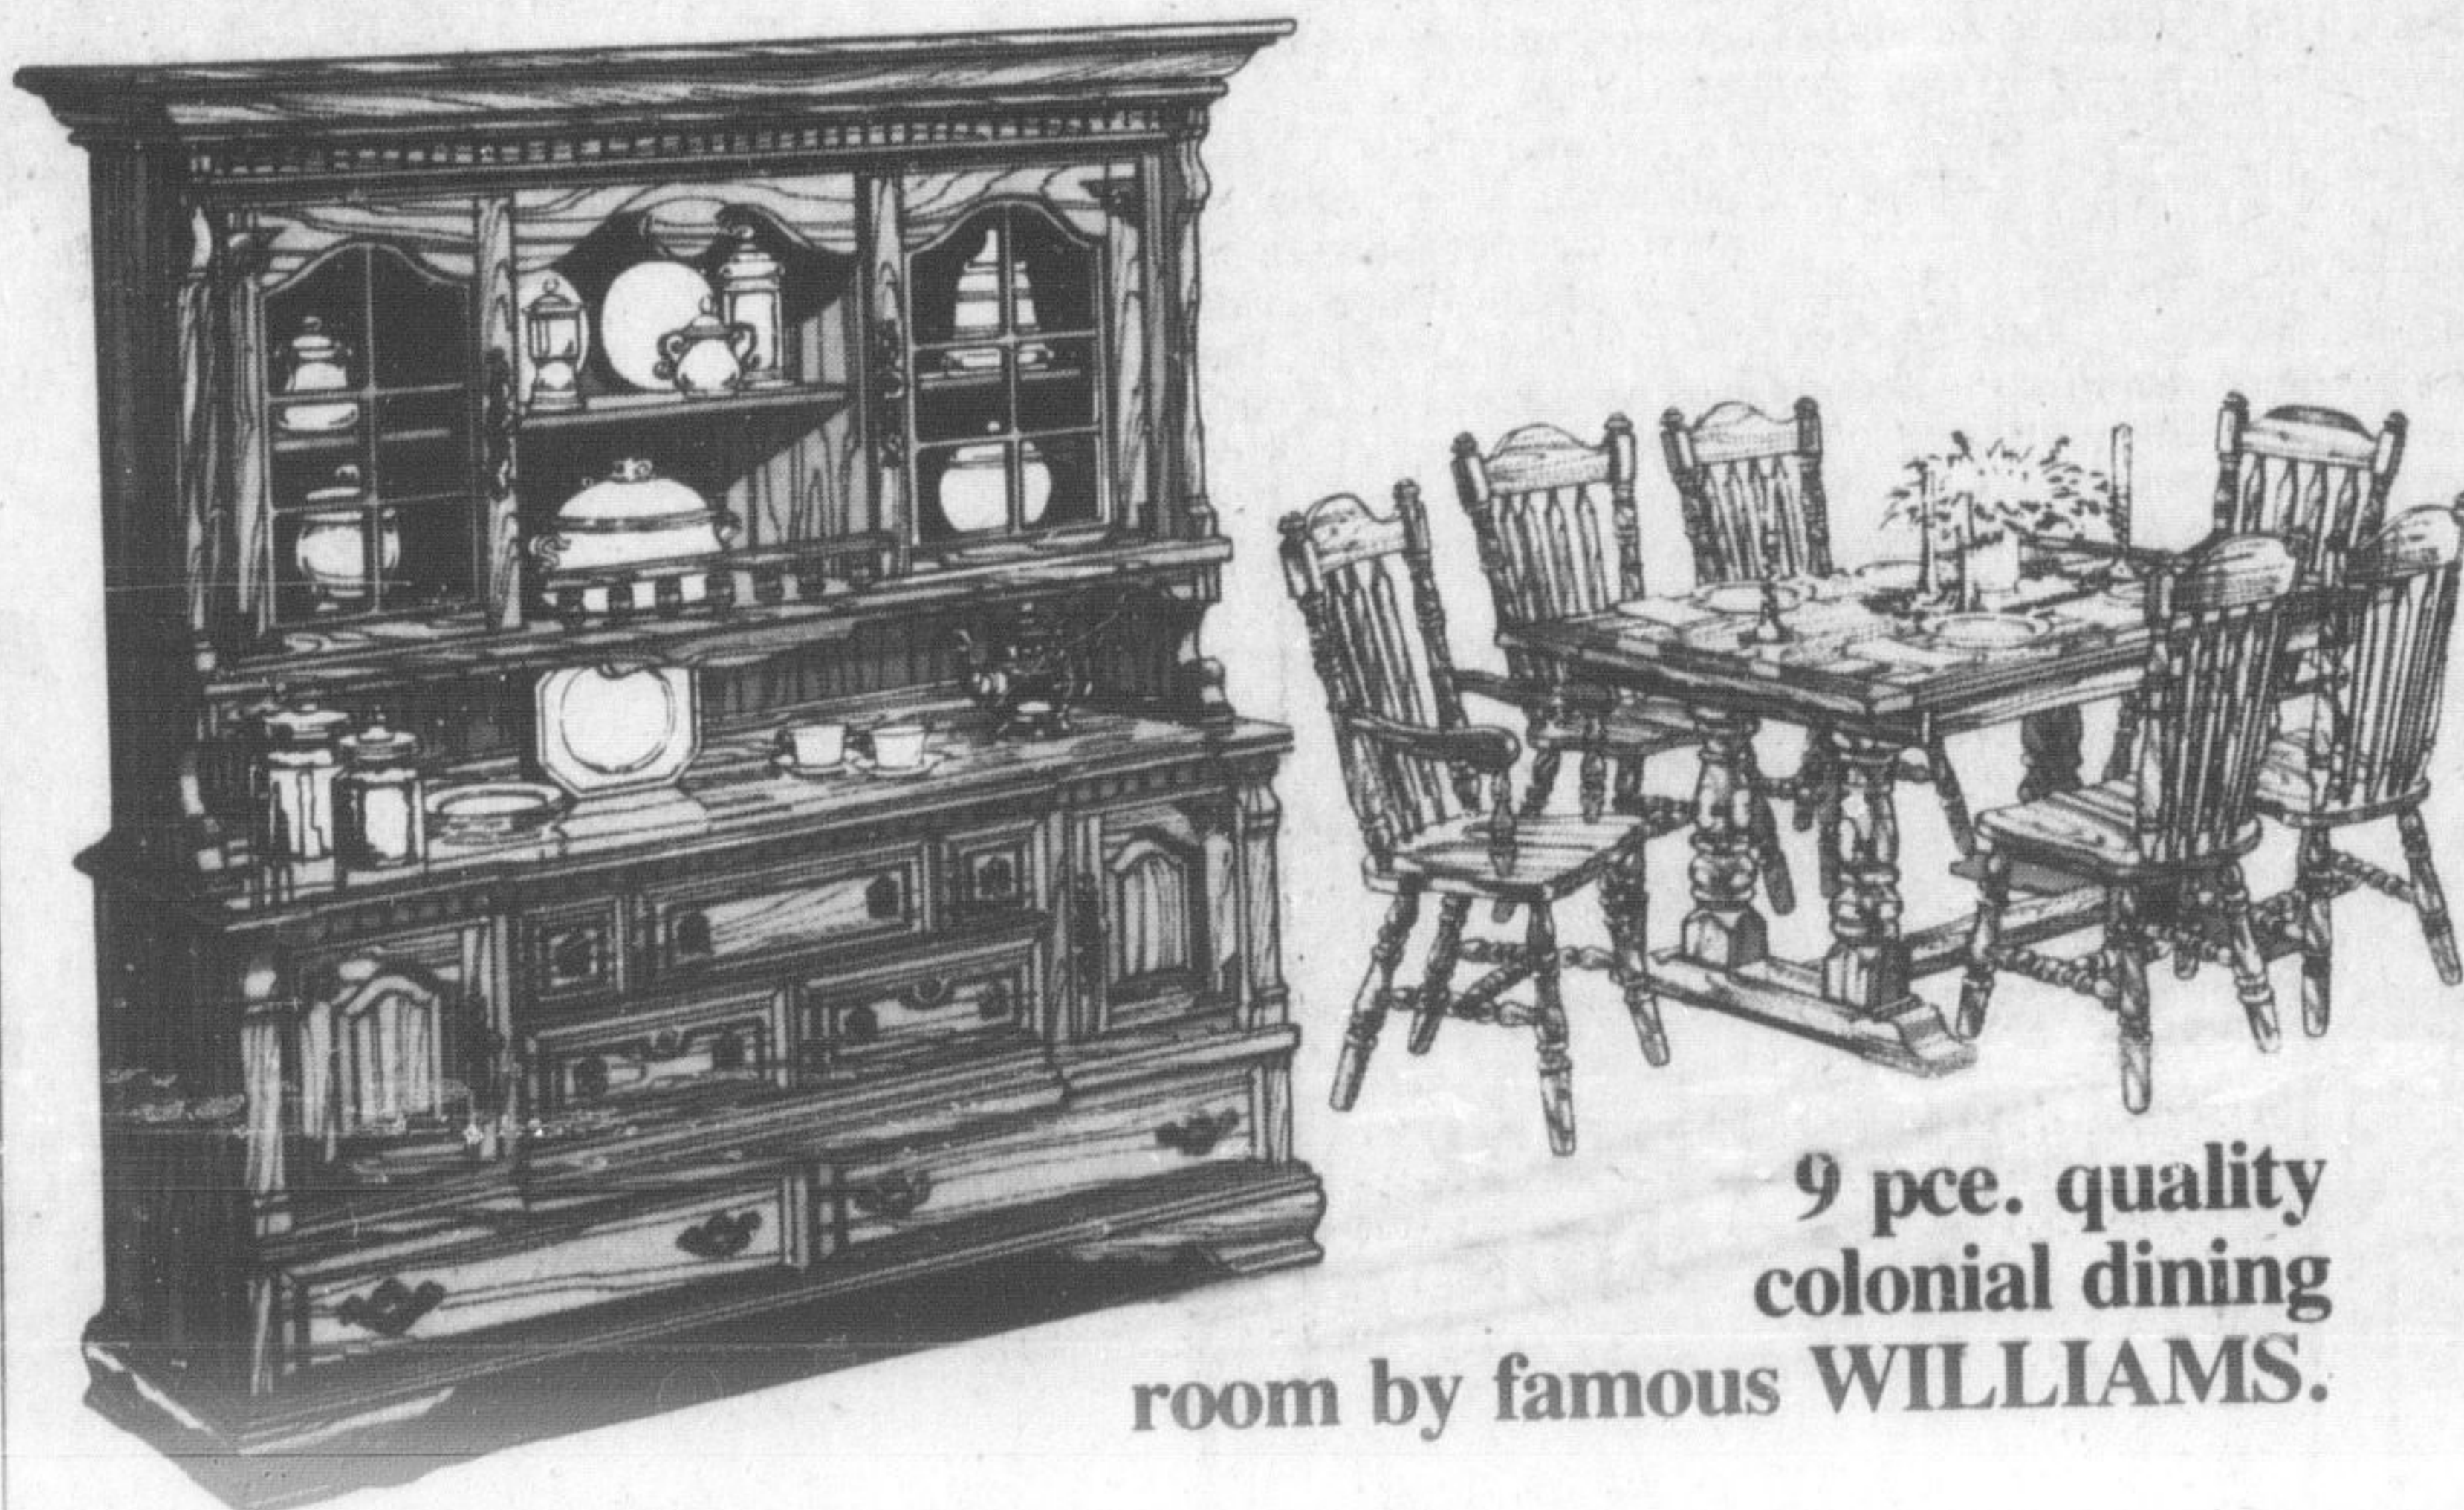

9 pce. quality colonial dining room by famous WILLIAMS.

Carriage Mark design in a combination of solid hardwoods and veneers, in a warm maple finish. Suite includes: Buffet 66" x 19" x 32 3/4". Hutch top 67" x 16 1/2" x 42" high. Trestle table 72" x 40" opens to 96 inches. Two slat back arm-chairs and four side chairs.

$2586¹⁸

North Service Road Burlington
O.E.W. & Guelph Line interchange
OPEN DAILY 9 A.M. TO 6 P.M.
THURS & FRI TO 9 P.M.
3 1/2 Million C. Ft. Furniture - Appliance Warehouse and Showrooms