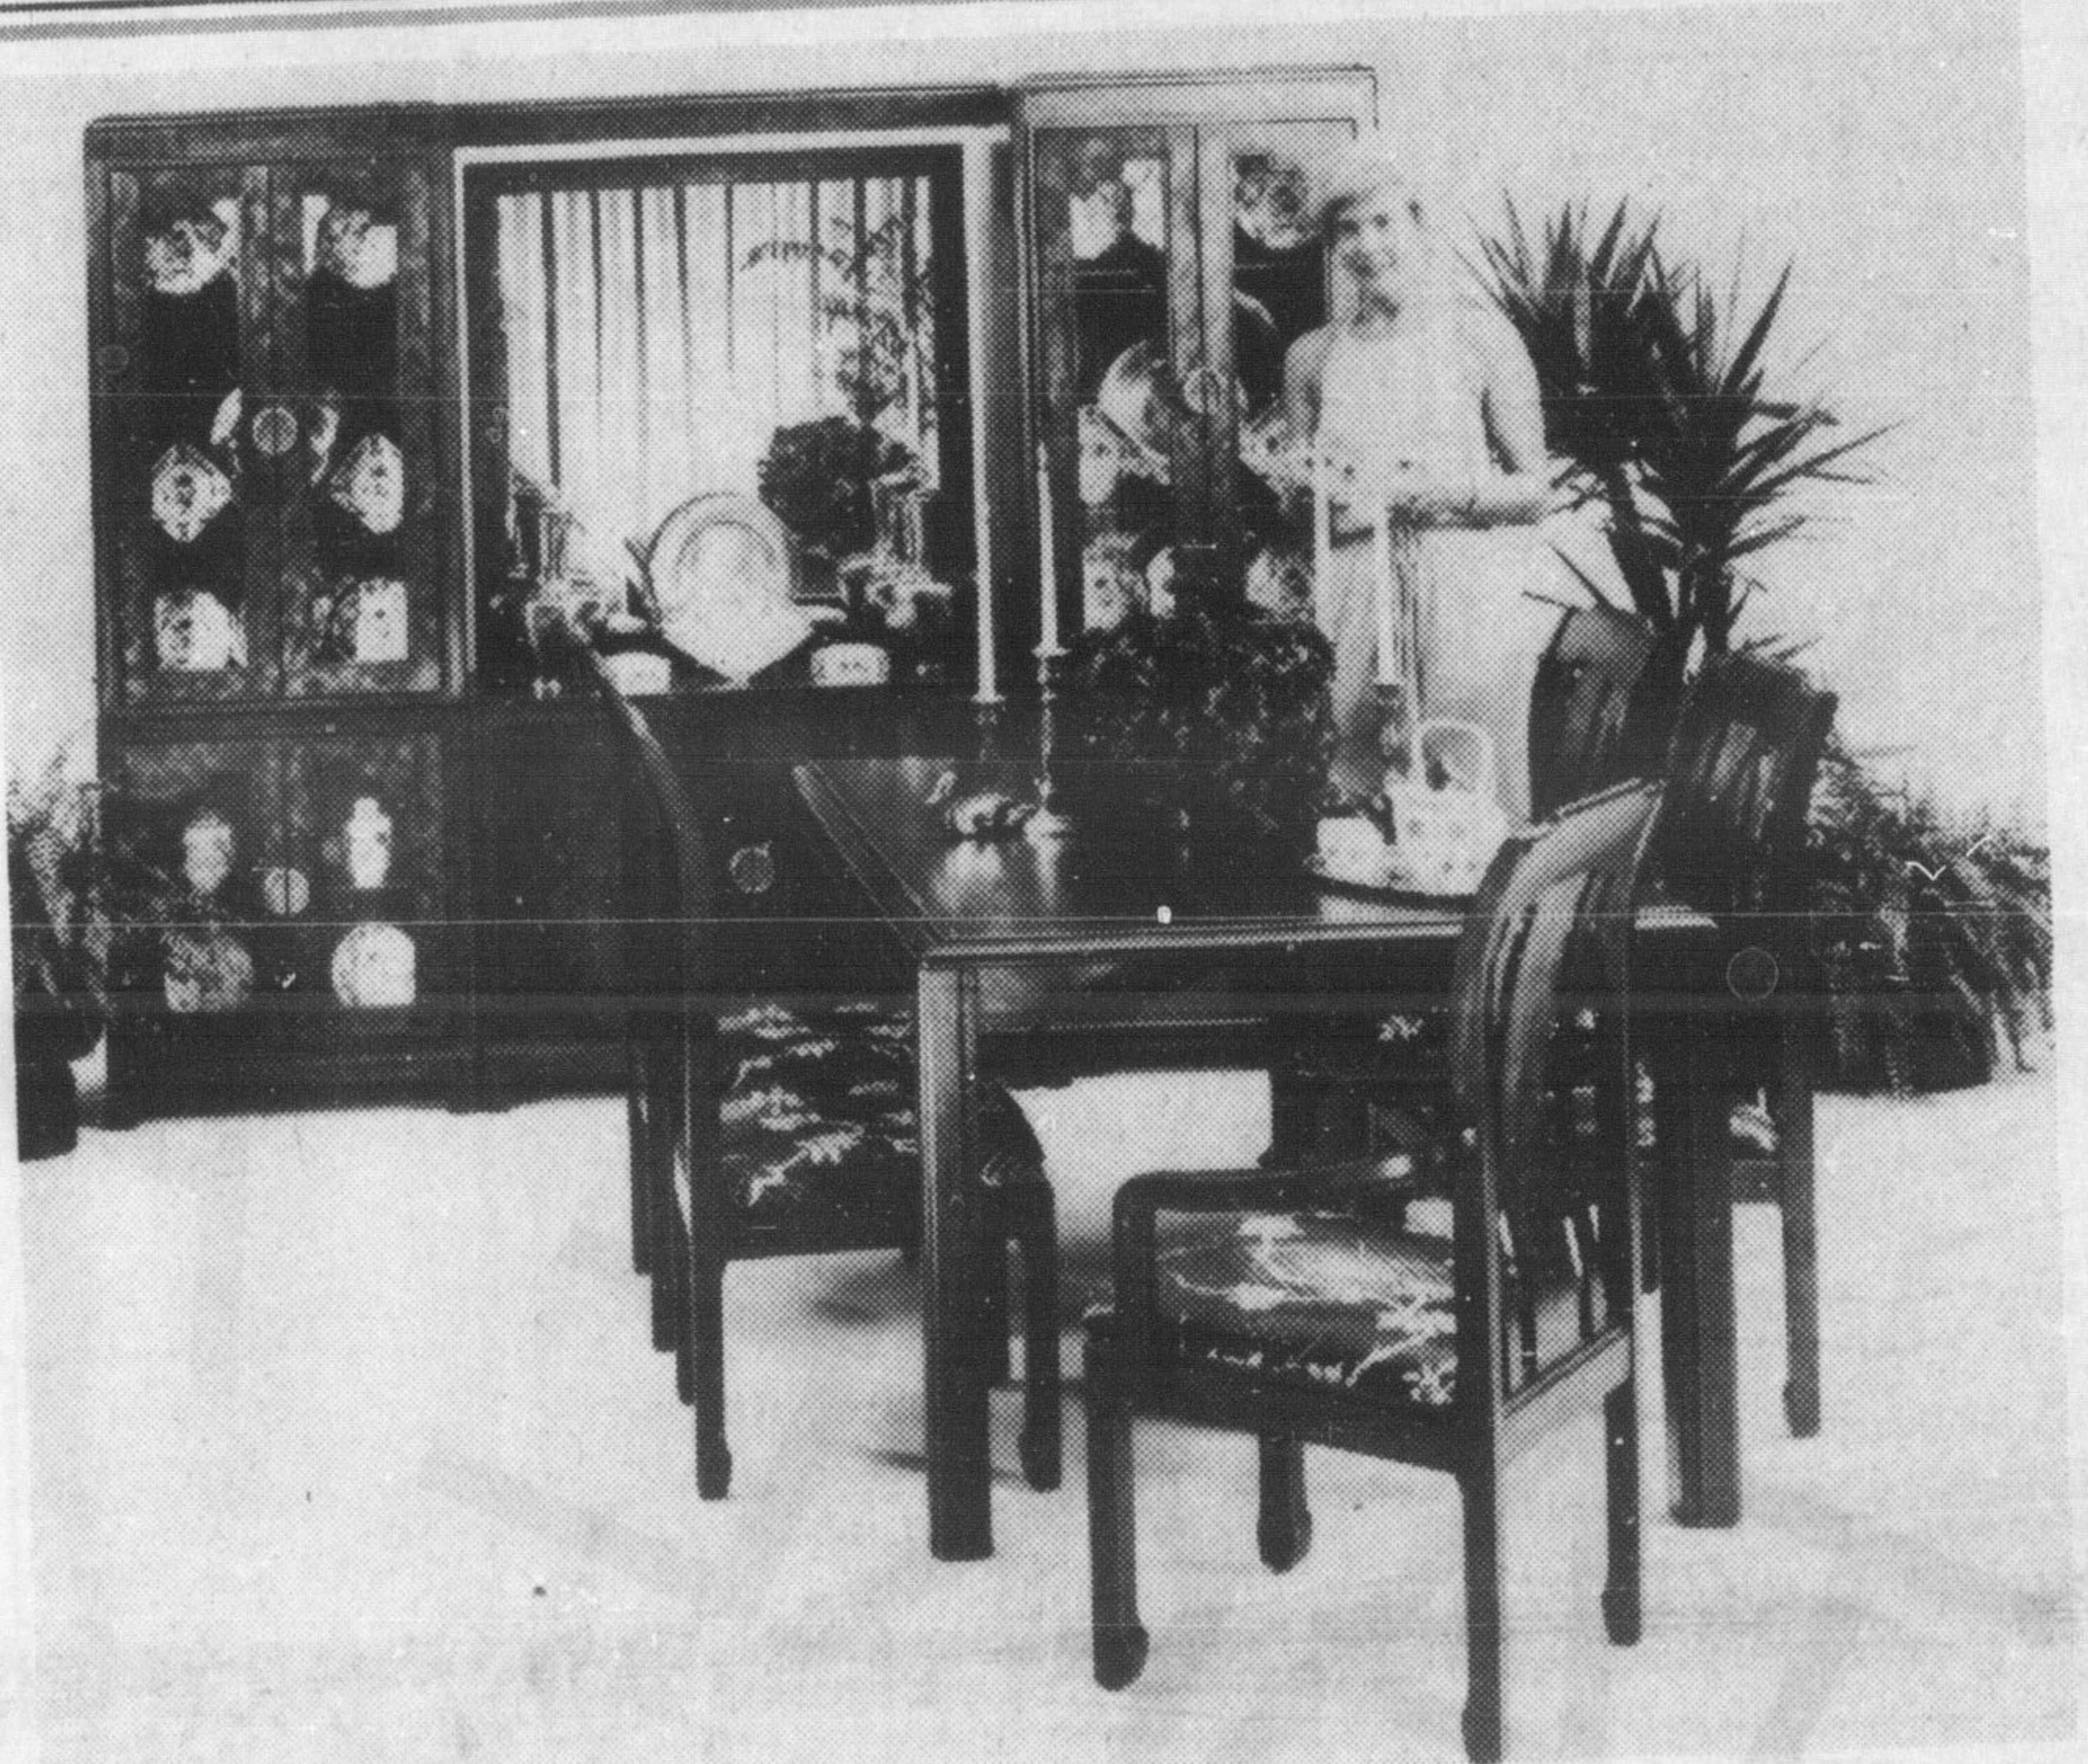

## 22% to 28% OFF 'Oriental Garden'

**\$1,999** Our reg. \$2,785

**9-piece Tea House dining room suite**

(A-501) Consists of: hutch #81444, buffet #0.1, square table (comes with 20" leaf) #0.1, 3 side chairs #82187, 1 arm chair #82186. Use your Bay Card, MasterCard, Visa or American Express.

**\$3,299** Our reg. \$4,448

**11-piece Imperial dining room suite**

(B-501) Consists of: 2 china cabinets #82183, lighted unit #82188, mirror #83090, buffet #82184, rectangular table (comes with 20" leaf) #82185, 4 side chairs #82187, 2 arm chairs #82186.