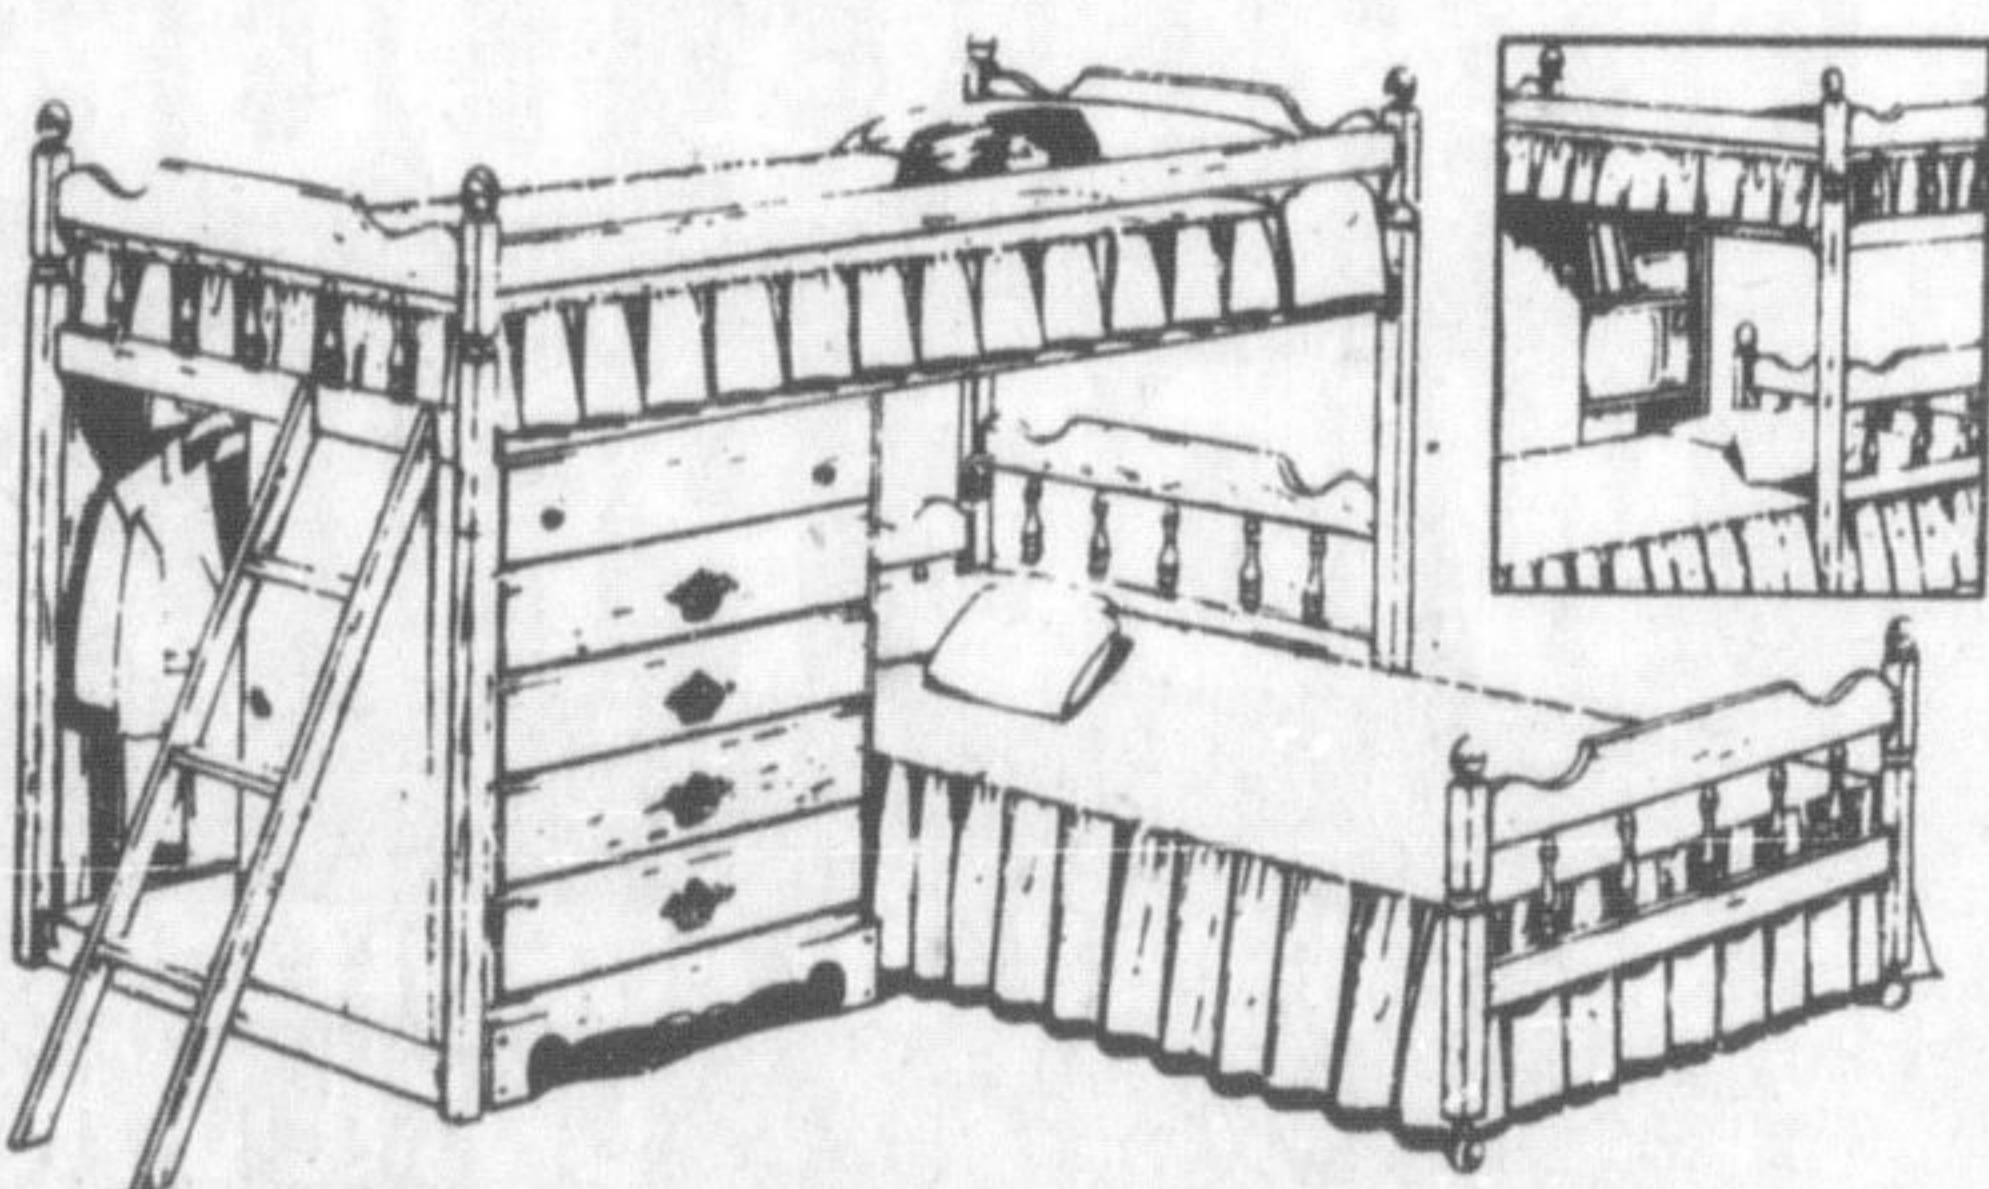

EXCLUSIVE WITH LEON'S IN CANADA! MAPLE FINISHED BUNK BED ENSEMBLES!

Captain Quarters offers a full size chest, a wardrobe with sliding door and a bookcase accessible from the lower bed, perfect for books, a lamp, or a television. Ladder and full-length guard rail. Roll out the lower bed for easy make-up. Bedding extra.

$448⁹¹