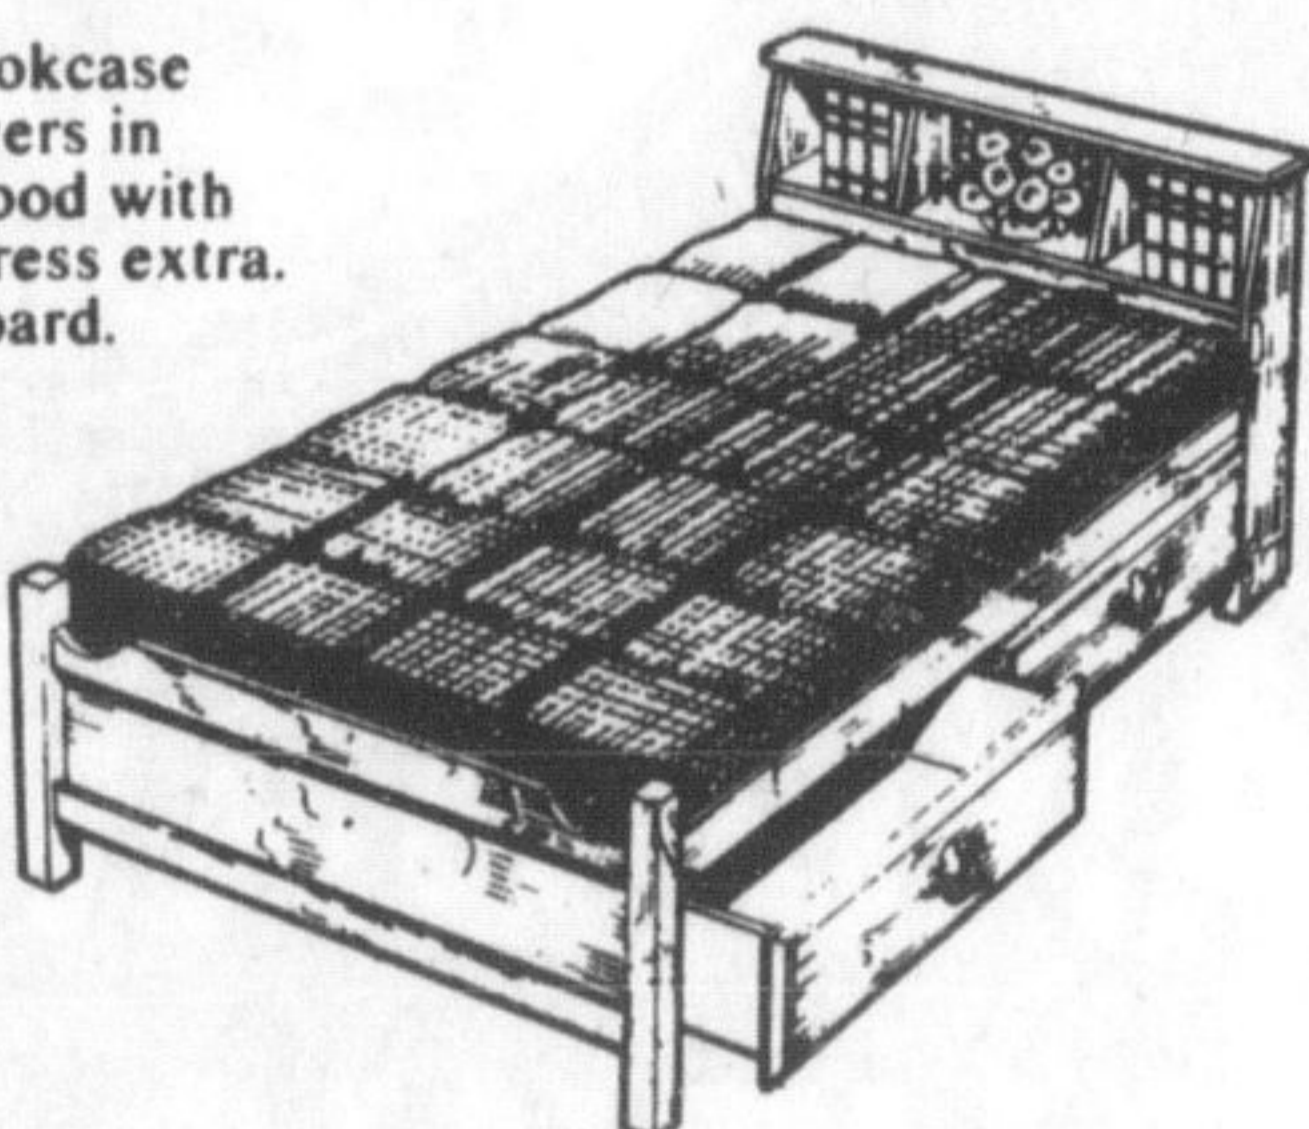

EXCLUSIVE WITH LEON'S IN CANADA! MAPLE FINISHED BUNK BED ENSEMBLES!

Captain Quarters offers a full size chest, a wardrobe with sliding door and a bookcase accessible from the lower bed, perfect for books, a lamp, or a television. Ladder and full-length guard rail. Roll out the lower bed for easy make-up. Bedding extra.

$448⁹¹