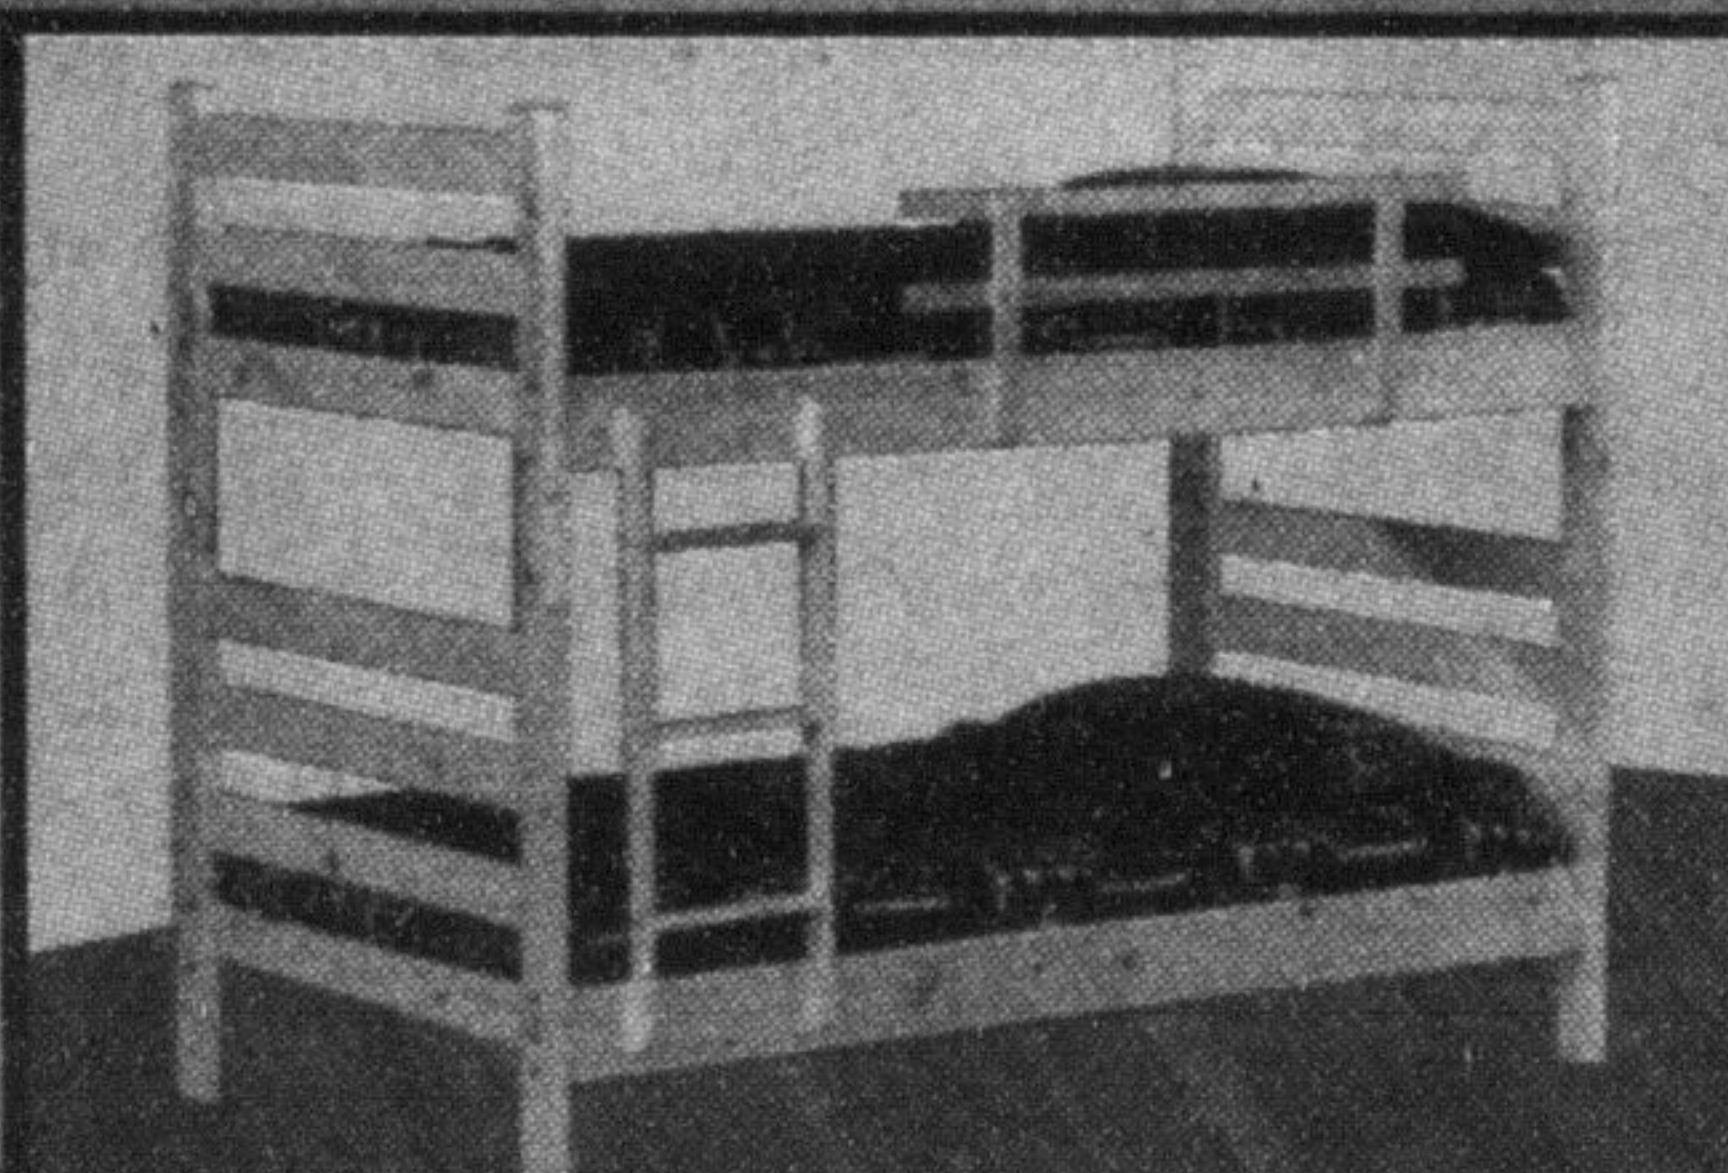

**Aristocratic
Firm**

Double 399 Set 529
Queen 449 Set 599
King 639 Set 899

Single Mattress
\$349

Set 469

10 Year Warranty

MATES BED Deep Drawers **\$329**

BRONZE ELECTRIC ADJ. BASE **\$549**

HARVARD BUNK Maple **\$289**

**Plush
Pocket Coil**

Double 499 Set 719
Queen 509 Set 749
King 699 Set 999

Single Mattress
\$449

Set 609

10 Year Warranty

MATTRESSES FROM \$79 • RUG ROLLER FRAMES FROM \$49 • CUSTOM SIZE MATTRESSES

MILTON
238 Main St. E.
(At Martin St.) Next to Scotiabank
905-878-4606