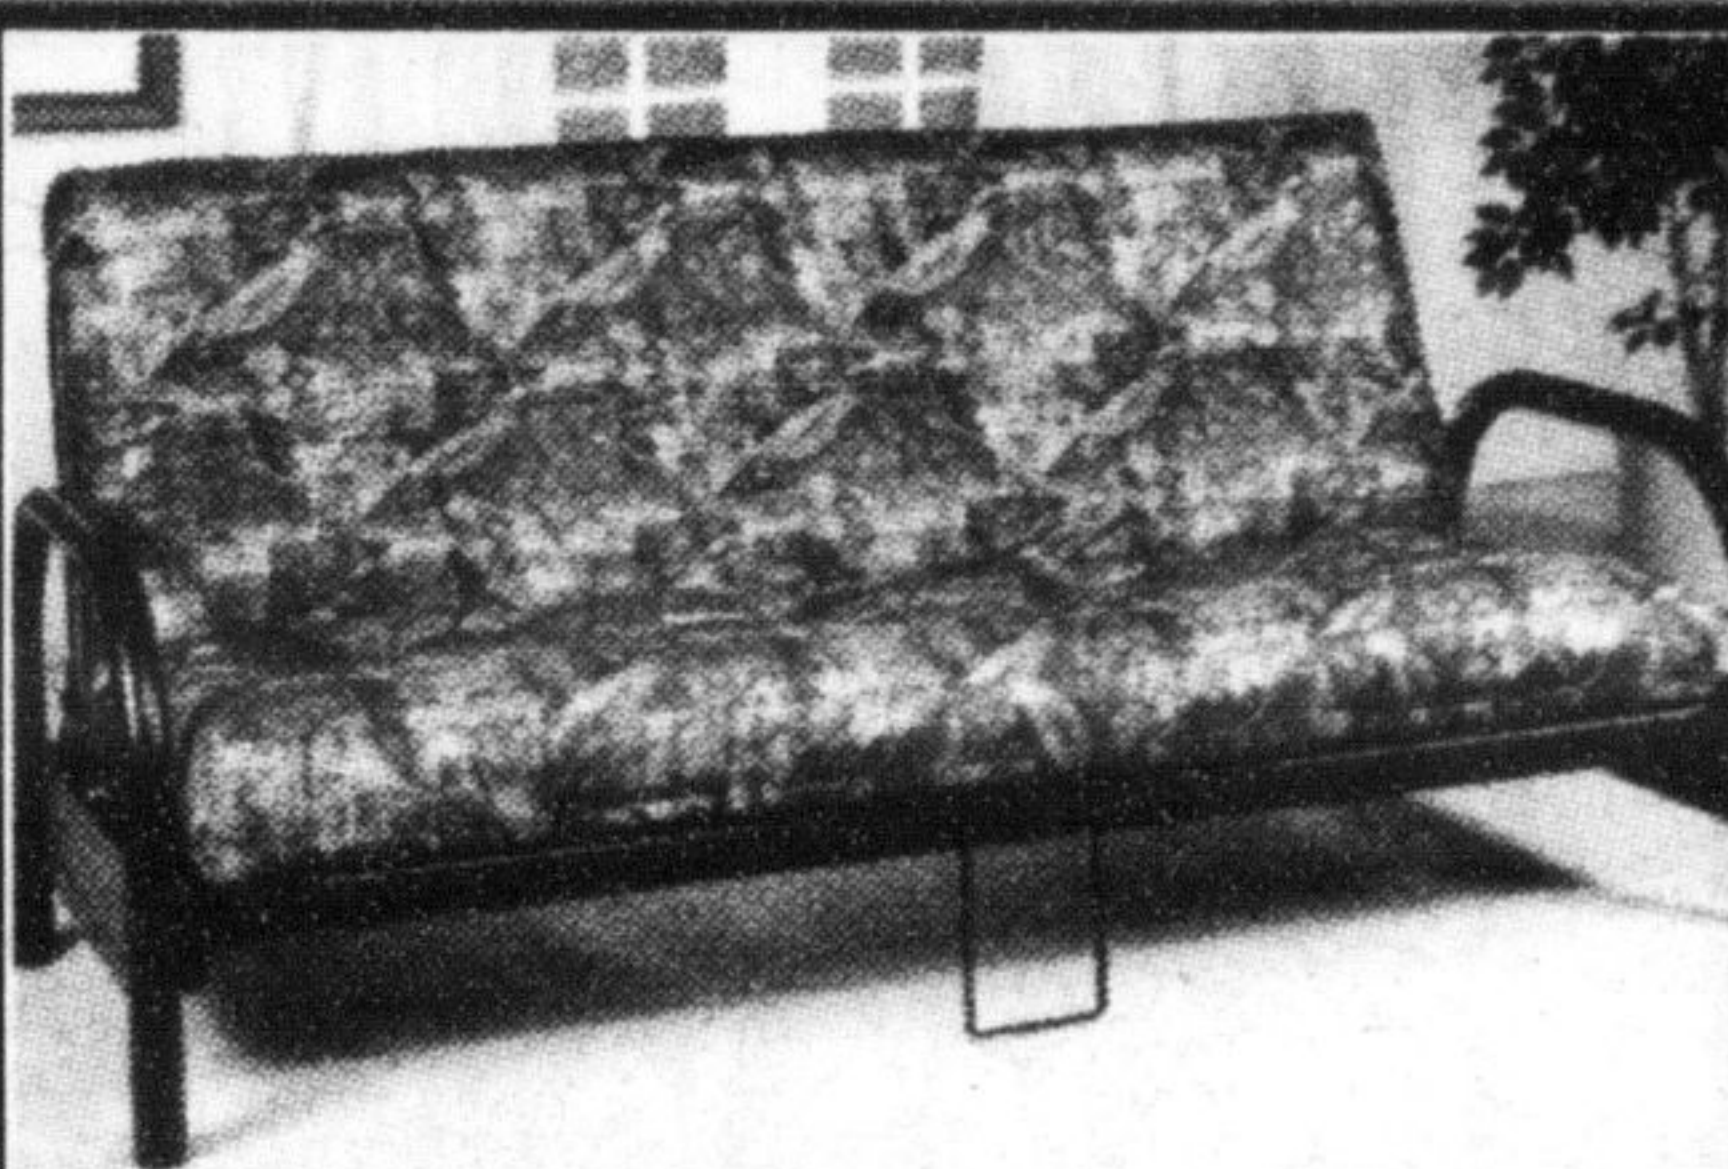

**Perfect Rest
Euro Top**

Double 289 Set 419
Queen 319 Set 469
King 469 Set 729

Single Mattress
\$239

Set 359

10 Year Warranty

IRON FUTON Black Frame **\$129**

SPYDER BED Black **\$159**

VANESSA DAY BED White **\$169**