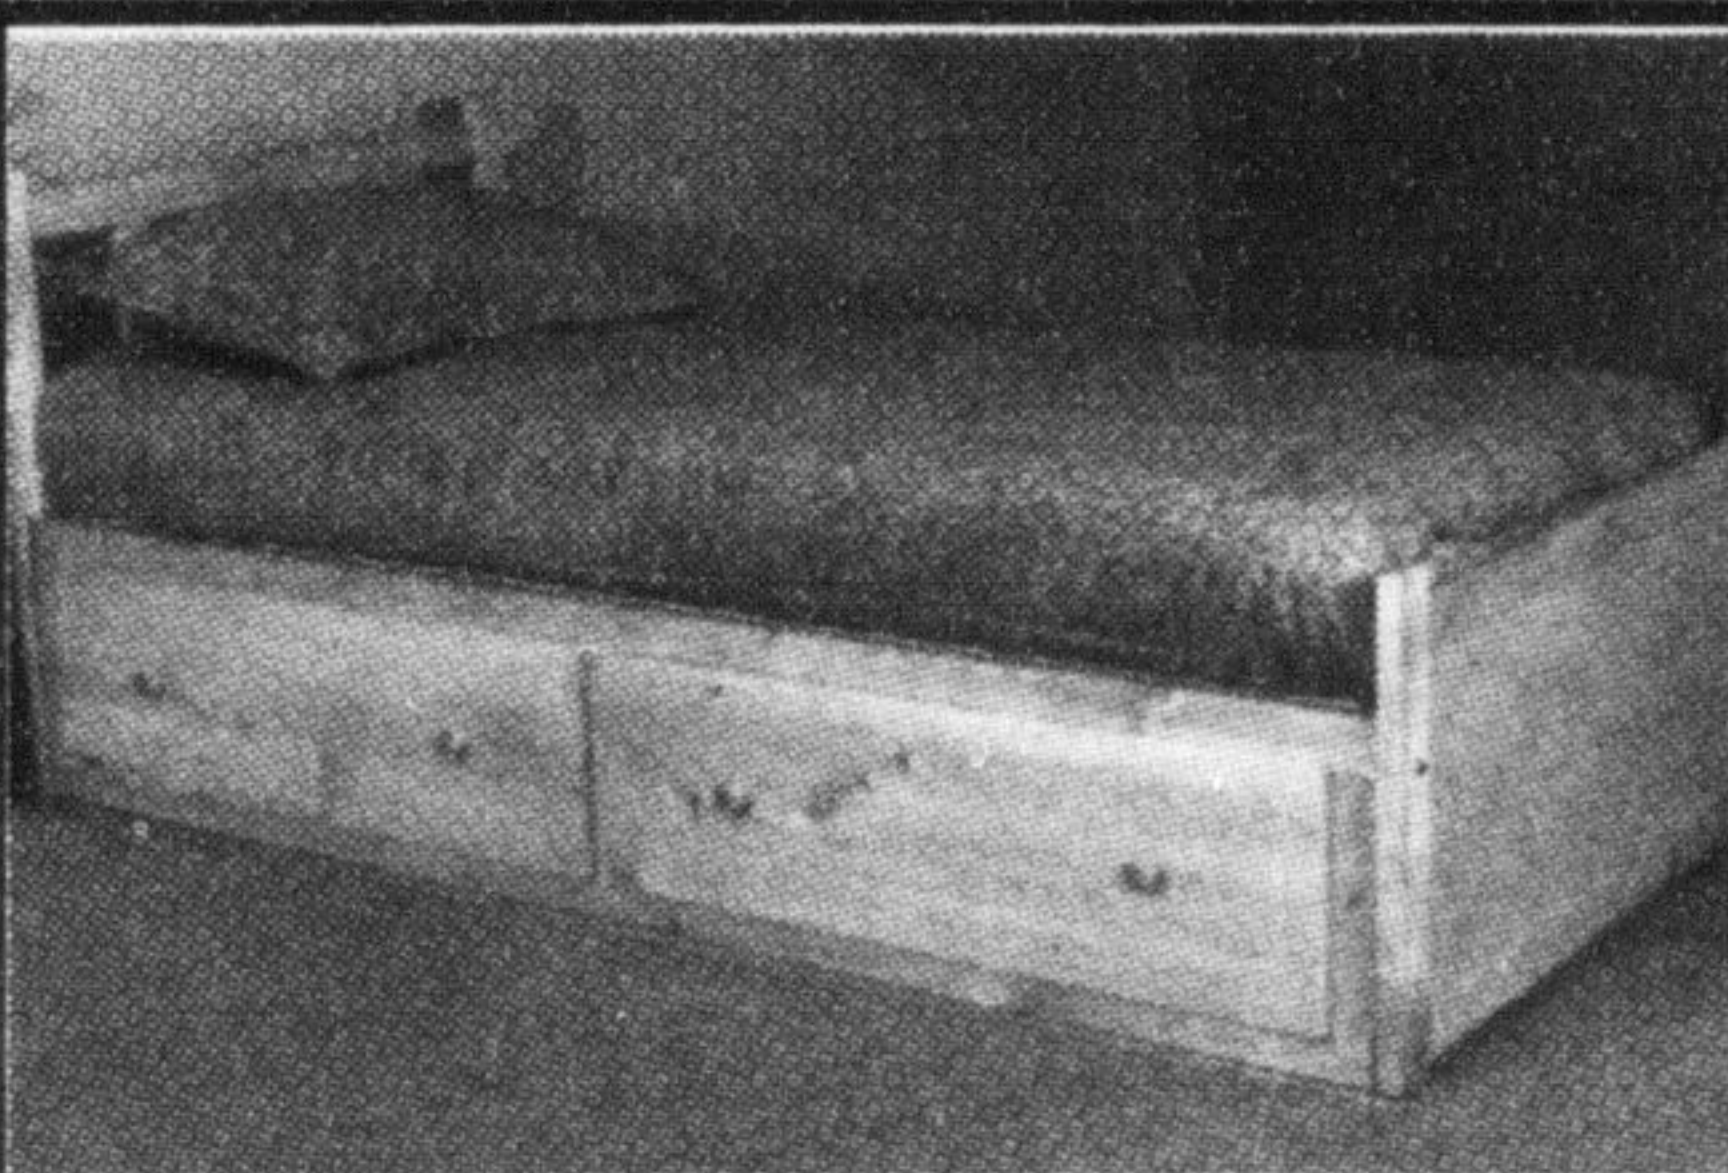

**Aristocratic
Firm**

Double 399 Set 529
Queen 449 Set 599
King 639 Set 899

Single Mattress
\$349

Set 469

10 Year Warranty

MATES BED Deep Drawers **\$329**

BRONZE ELECTRIC ADJ. BASE **\$549**

HARVARD BUNK Maple **\$289**

**Plush
Pocket Coil**

Double 499 Set 719
Queen 509 Set 749
King 699 Set 999

Single Mattress
\$449

Set 609

10 Year Warranty

MATTRESSES FROM \$79 • RUG ROLLER FRAMES FROM \$49 • CUSTOM SIZE MATTRESSES

MILTON
238 Main St. E.
(At Martin St.) Next to Scotiabank
905-878-4606