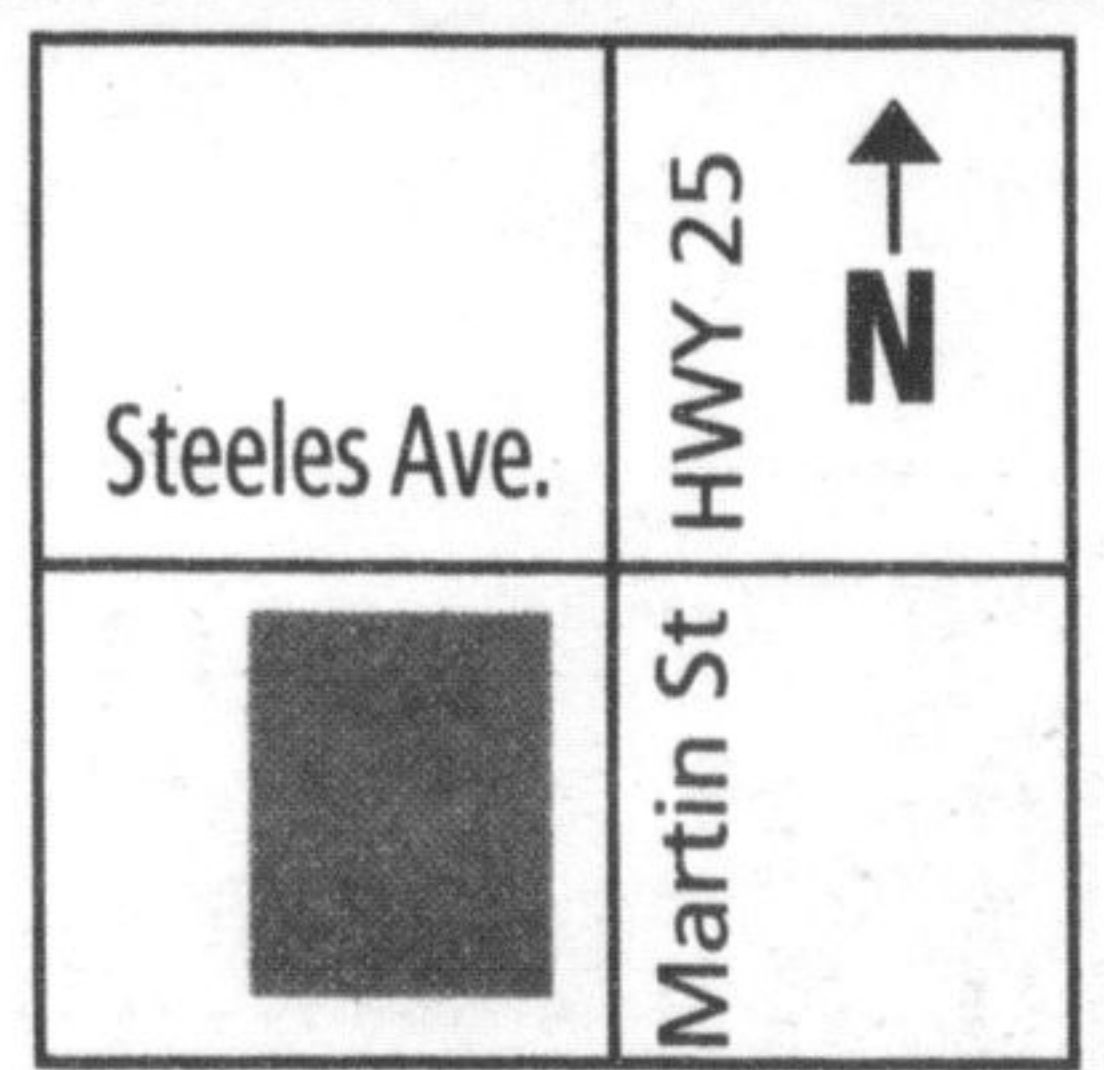

TEAM HONDA POWERHOUSE OF MILTON

170 Steeles Ave. E., Milton
905. 864. 8588

Sales Hours: Mon-Thurs 9-9, Fri & Sat 9-6
Service Hours: Mon-Fri 7:30-6, Sat 8-4
www.teamhonda.ca

PART OF THE LEGGAT AUTO GROUP. LAG.CA - SERVING THE GOLDEN HORSESHOE FOR OVER 85 YEARS