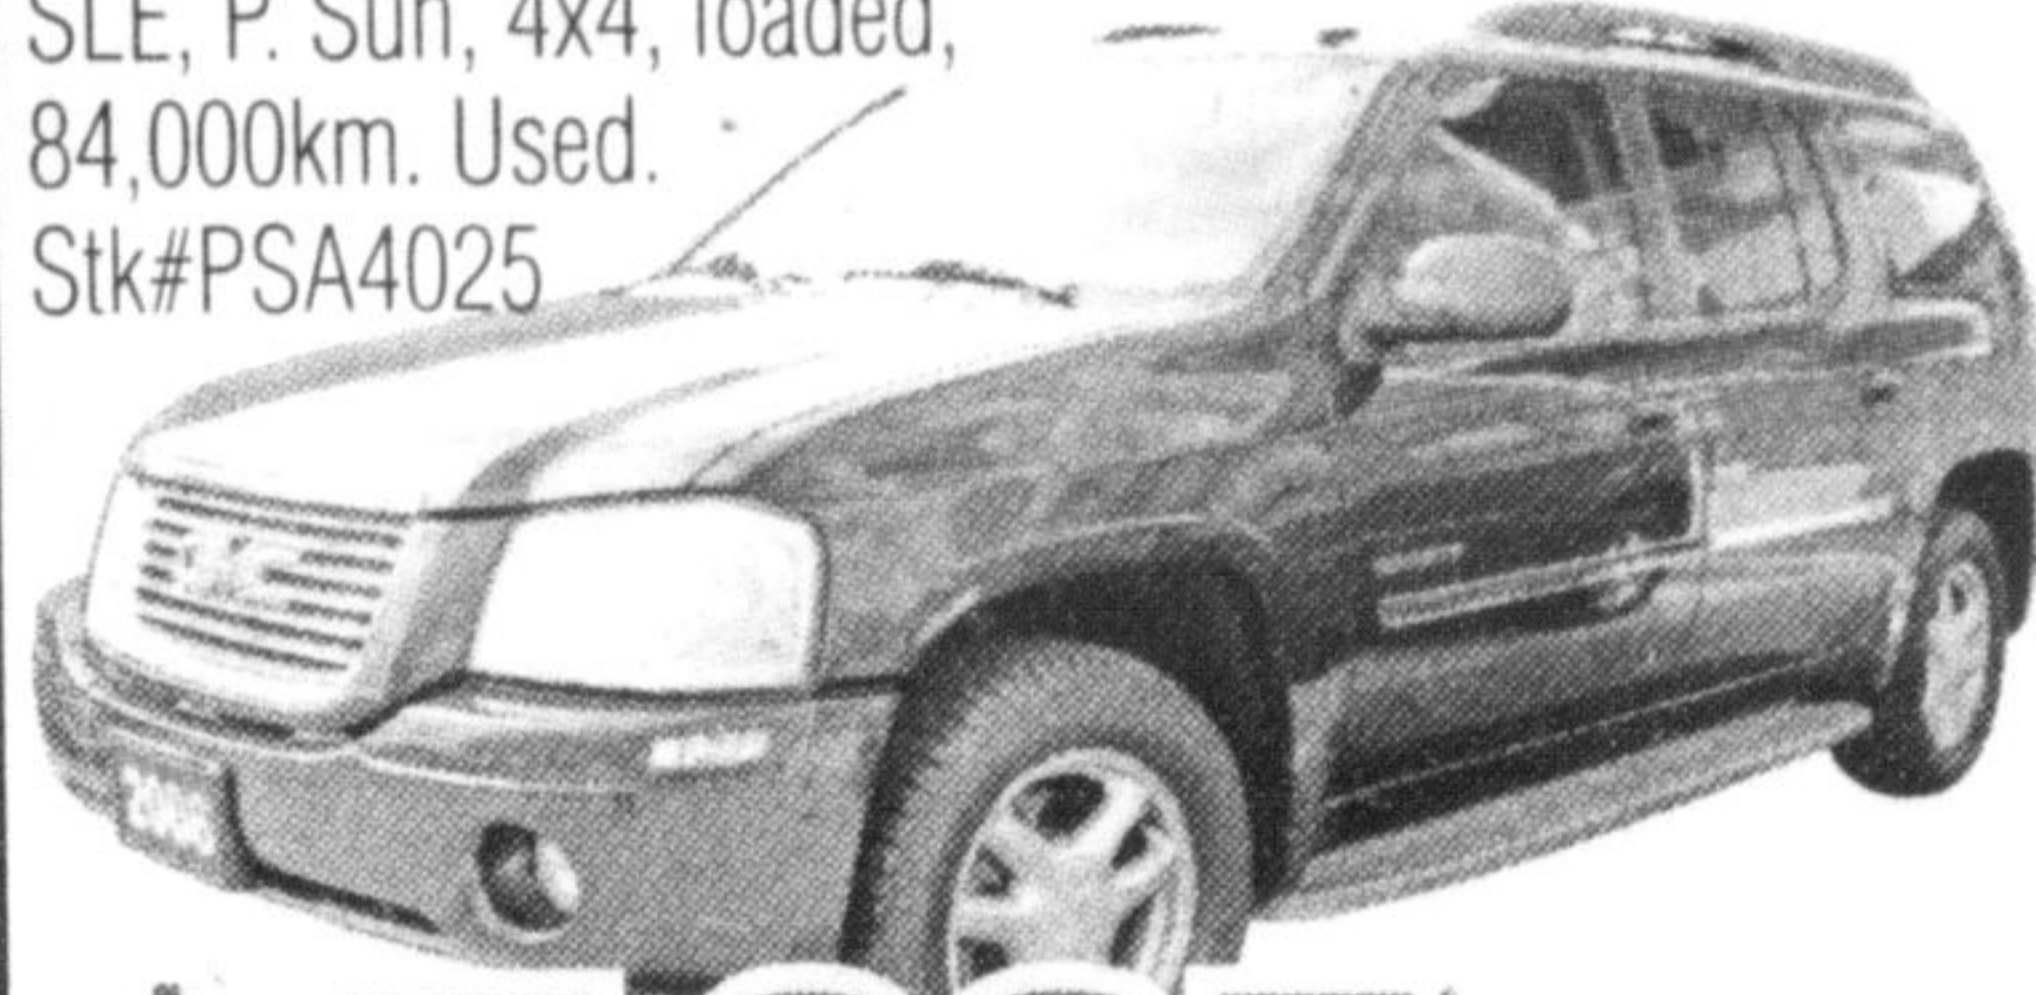

OVER 40 PRE-OWNED DEALS TO CHOOSE FROM!

2007 CHEVY Avalanche

LT, 4WD, cloth. Only 68,617 kms. Used. Stk PSA4006.

\$26,995

Only HST & license extra

2006 GMC Envoy XL

SLE, P. Sun, 4x4, loaded, 84,000km. Used. Stk#PSA4025