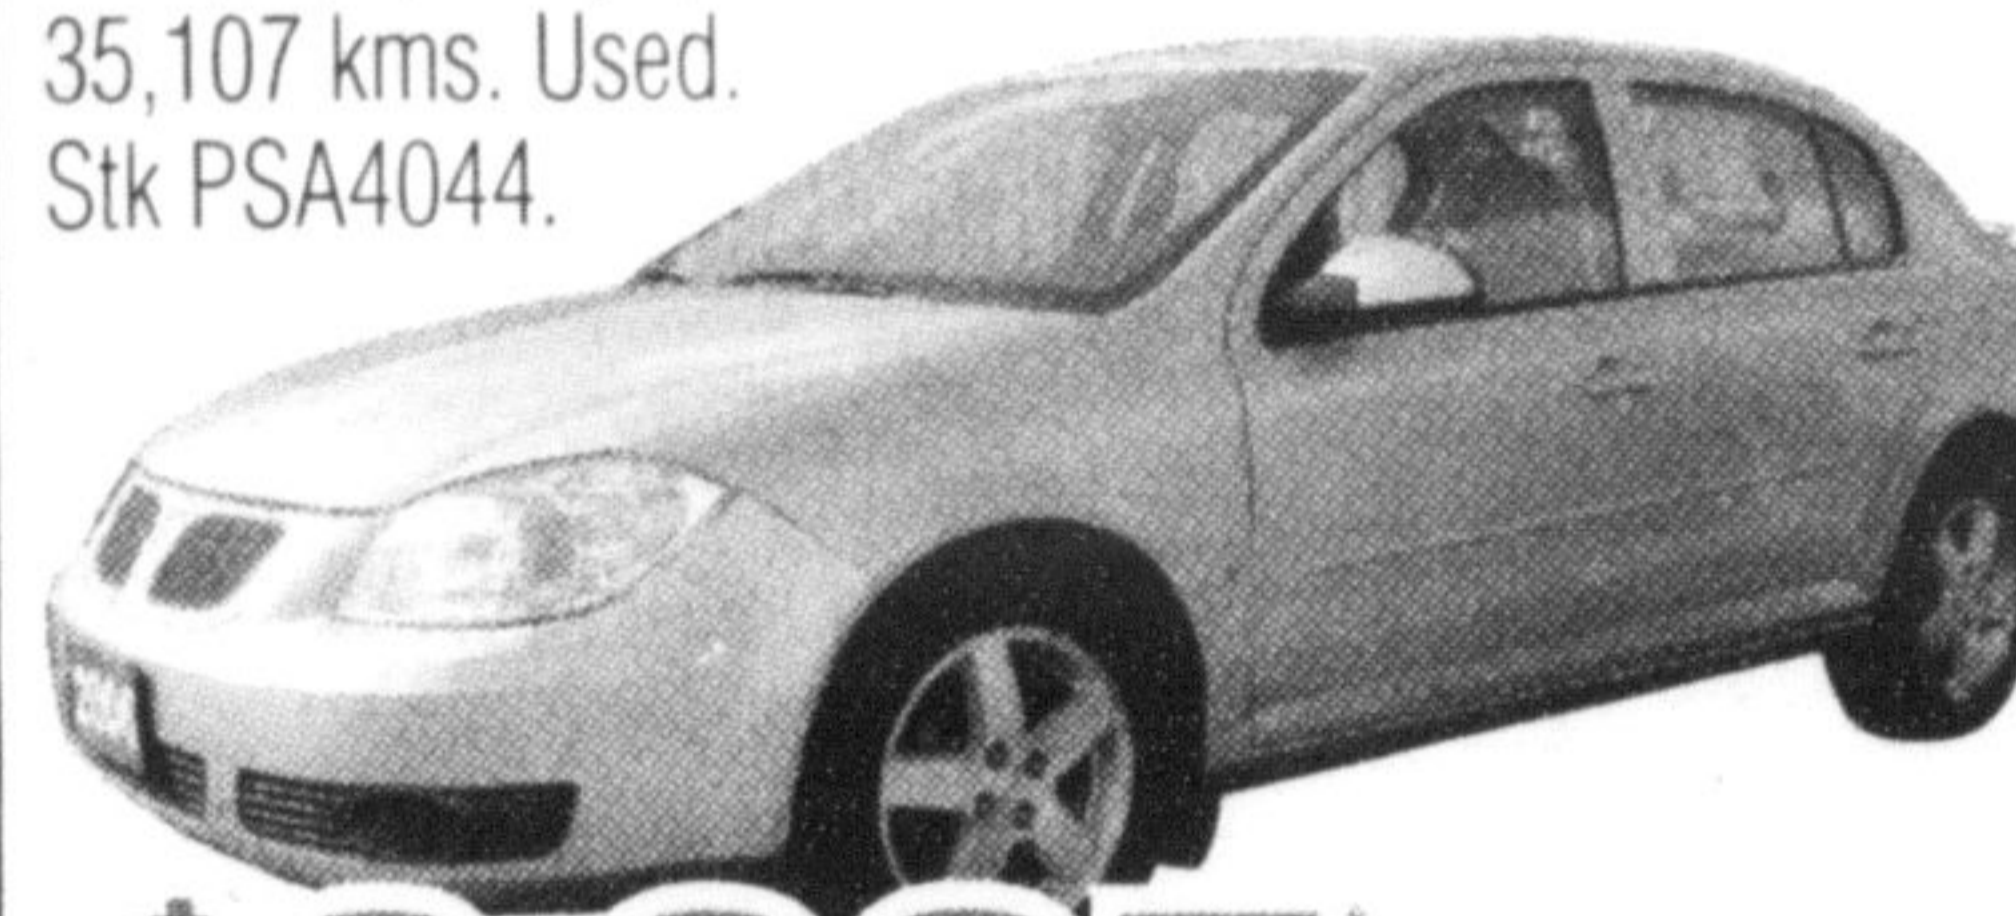

$8,995

Only HST & license extra