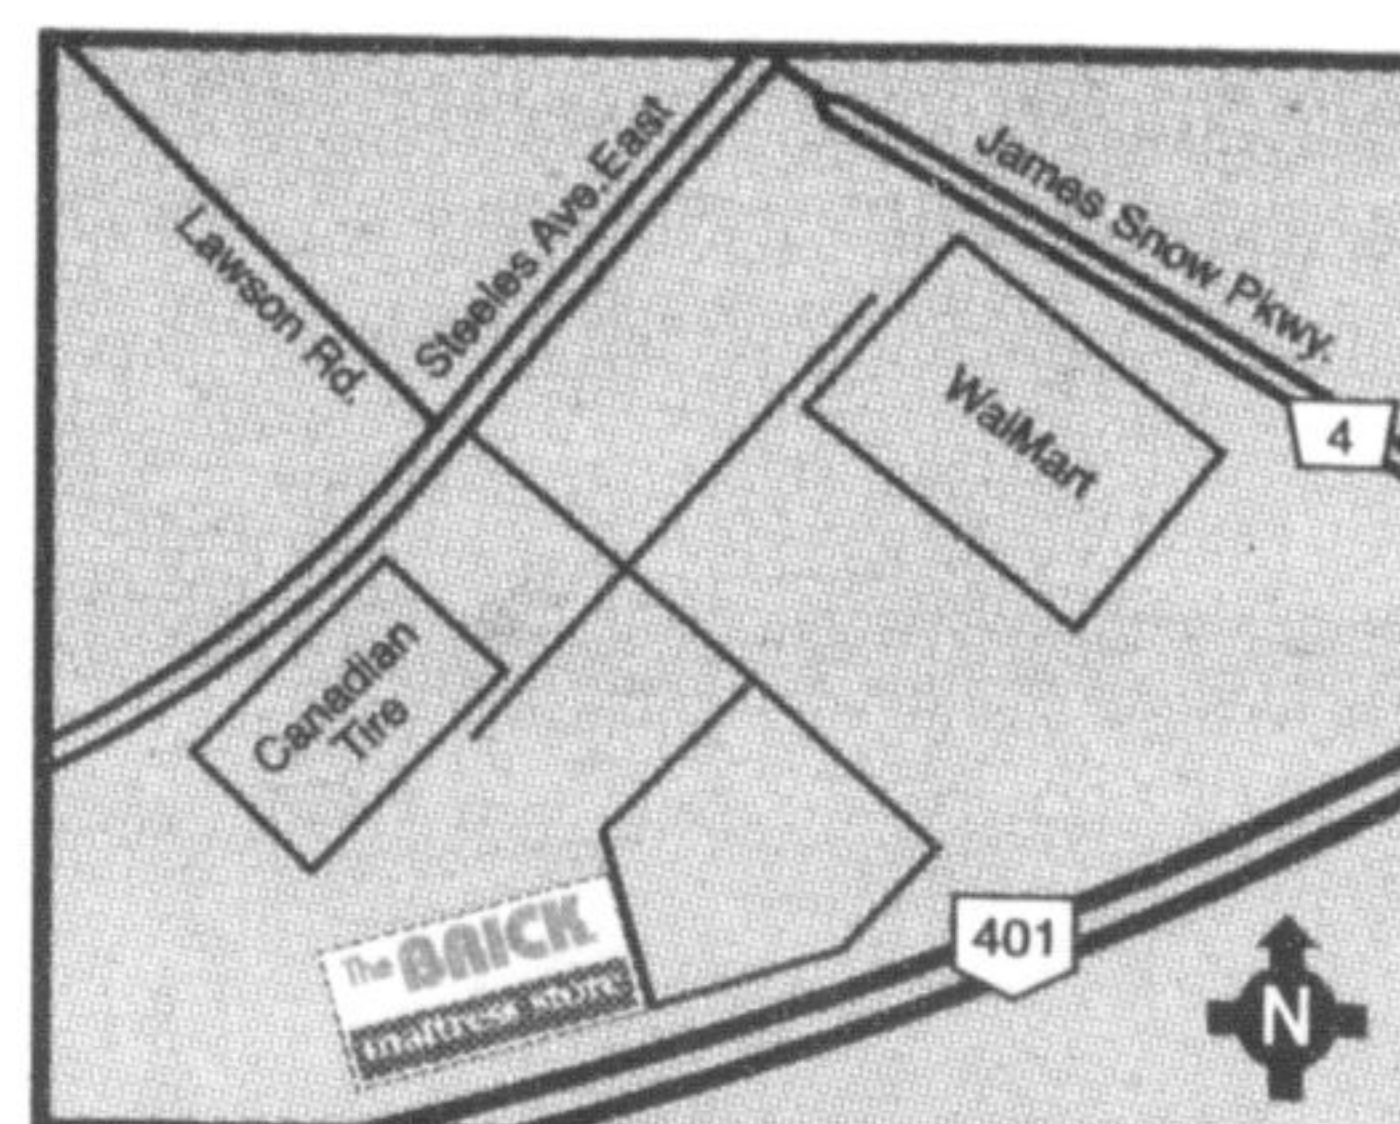

PRICE Guarantee

We will **BEAT** any competitor's offer by 10%

On comparable product and terms. See in store for complete details.

*O.A.C. All credit offers available upon approval of credit only on your Brick Card Platinum, minimum purchase of $250. Any Brick delivery charges, GST (5%), PST or HST taxes (if applicable), and administration fee ($99.95) are required to be paid at time of purchase. Interest may accrue for the final 25 days prior to the promotion's payment due date at an annual rate of 29.9%, but will be waived if the payment of the balance is made in full by the due date. Balance due December 2011, or at such time, you may elect to make minimum monthly payments of 3.5% of your outstanding balance. A conversion fee of $42.50 and a service interest charge (29.9%) applies when you decide to make minimum monthly payments. See in store or refer to your Brick Card Account Holder Agreement for full details. †Product may vary by location and may not be exactly as illustrated. We reserve the right to limit quantities by store and per purchase. +This offer cannot be combined with any other discount or bonus gift purchase, sale, or other promotion, unless otherwise specified. ΔExcludes discounted, clearance, promoted offers and advertised specials. For terms and conditions visit www.thebrick.com. See in store for complete details. Offer effective September 3-19, 2010, unless otherwise indicated.