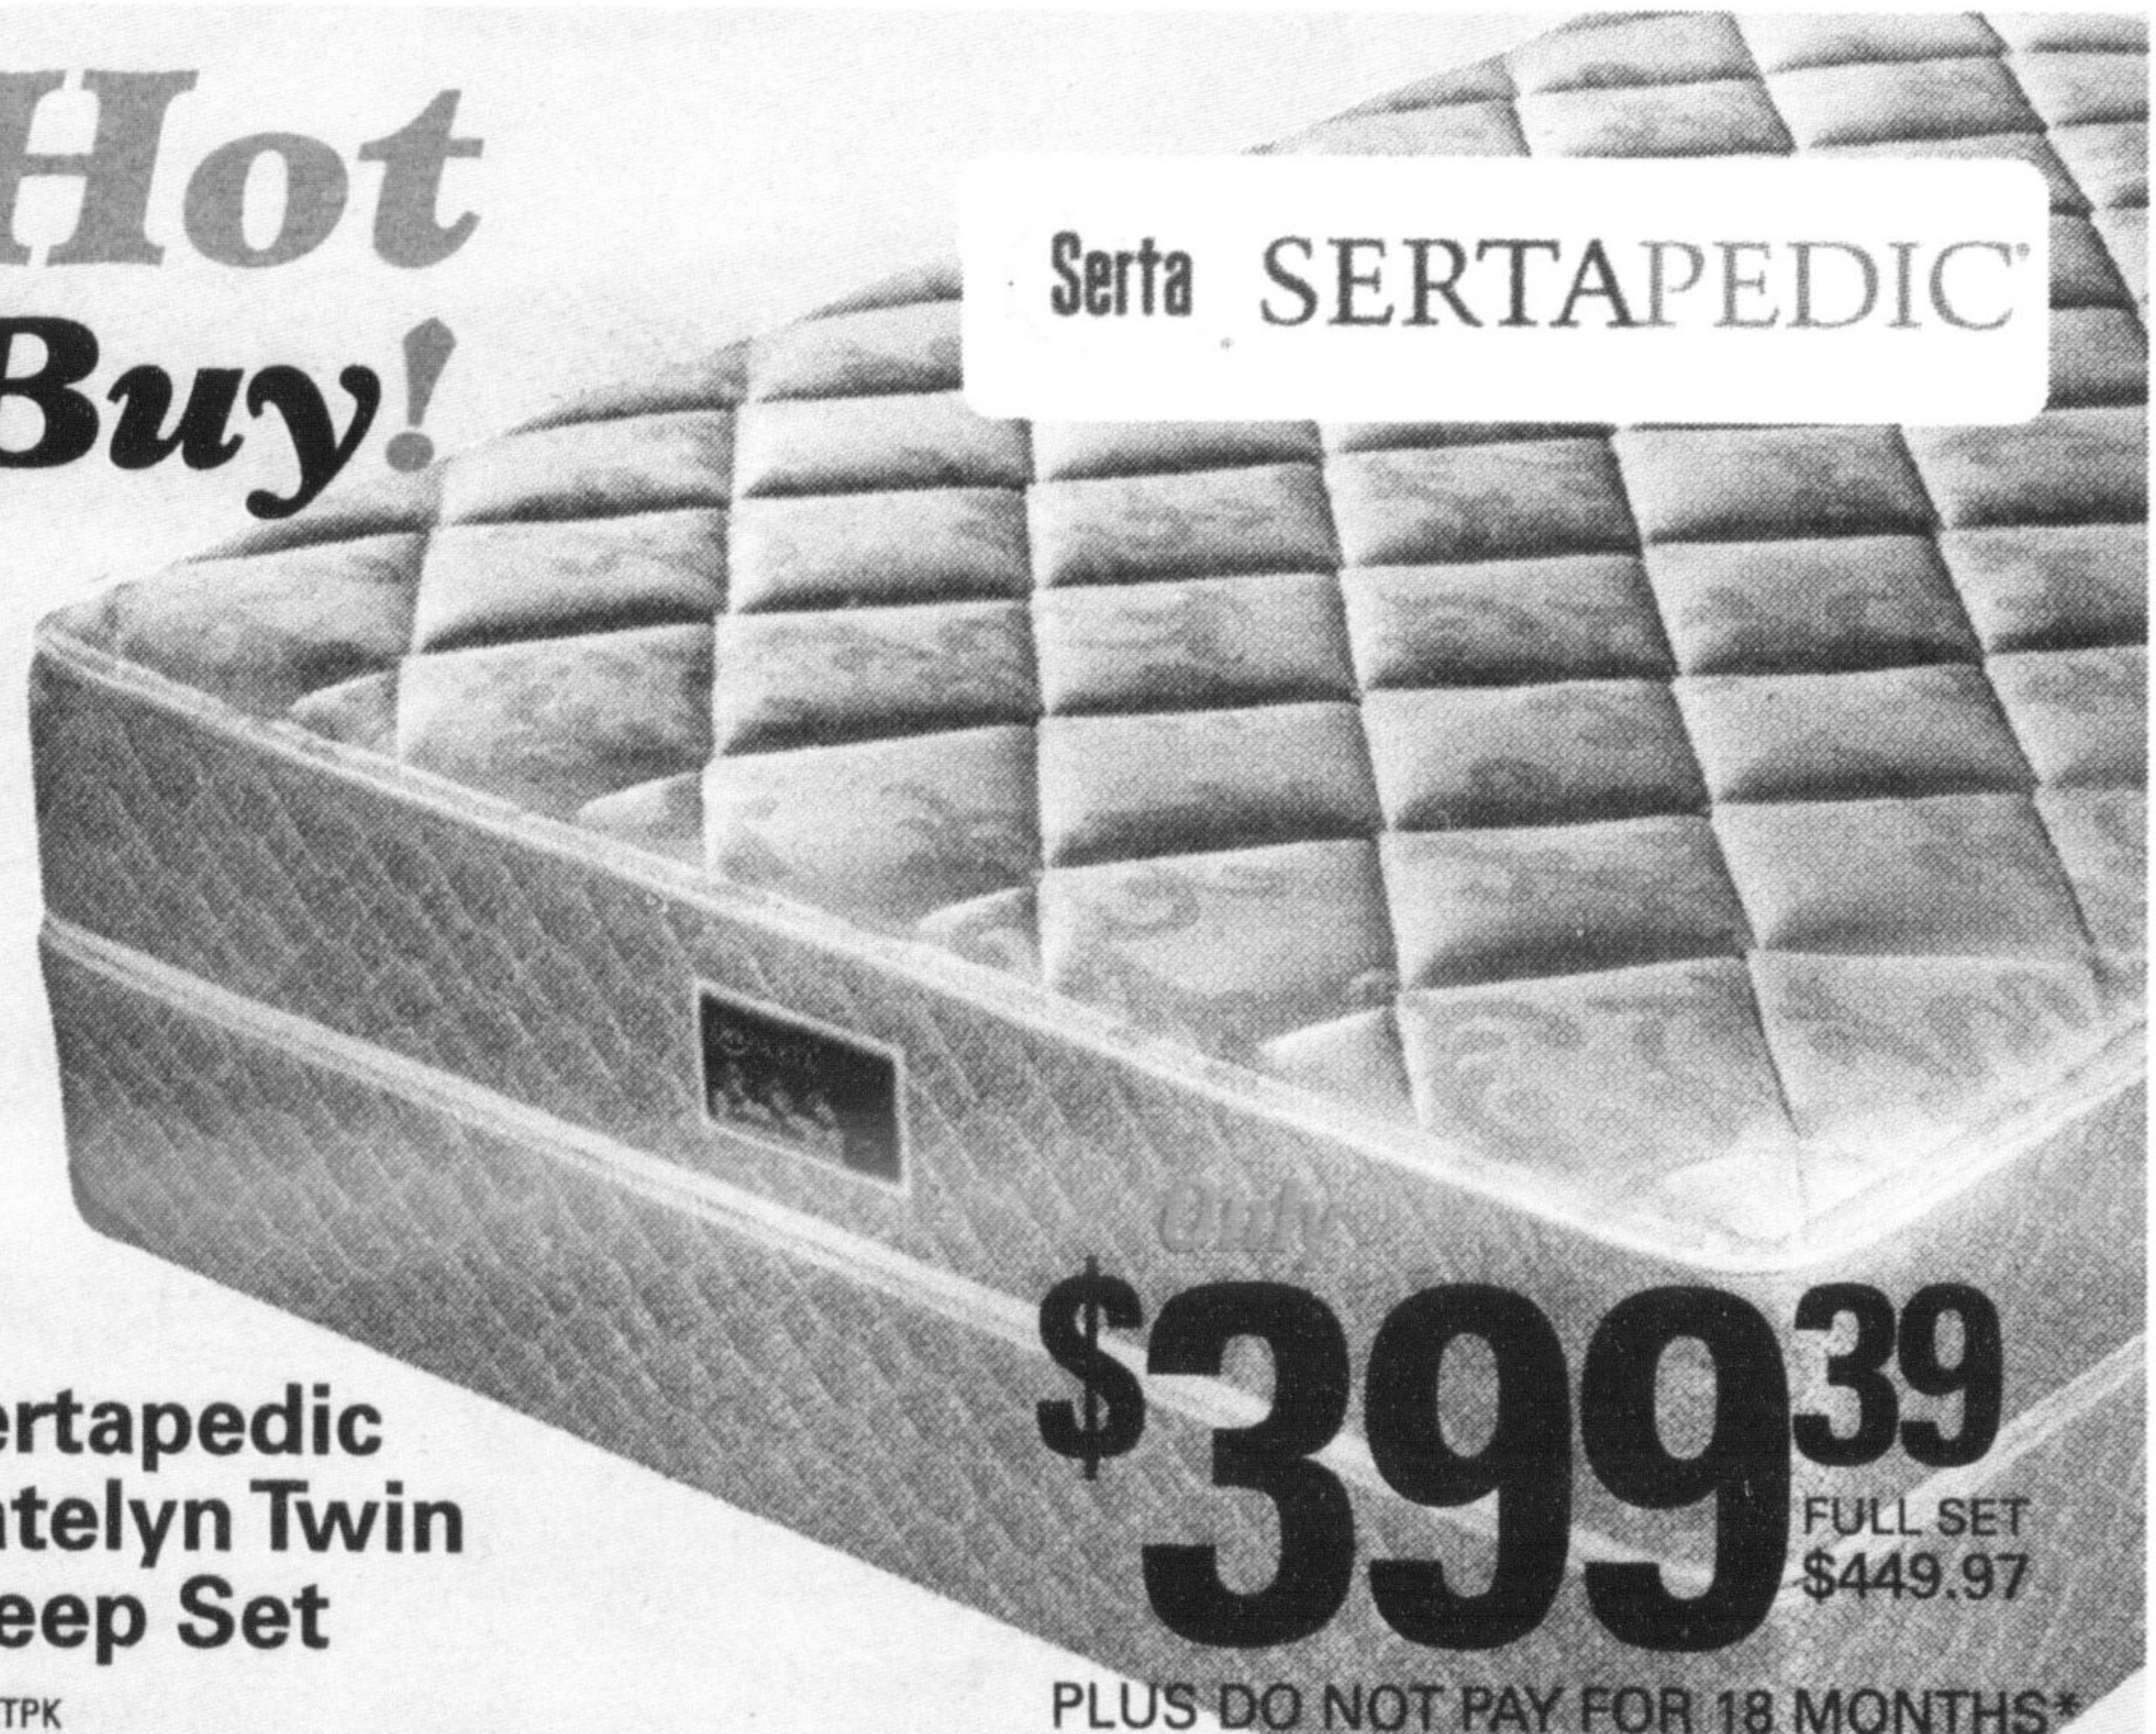

FINAL WEEKEND!

The **BRICK** mattress store

BACK-TO-SCHOOL SPECIALS

Save
\$100!

Serta SERTAPEDIC

Sertapedic
St. Anna Elite Queen
Sleep Set

SAELITEQP

Only
\$599³⁹
FULL SET \$549.97

PLUS DO NOT PAY FOR 18 MONTHS*

Hot
Buy!

Serta SERTAPEDIC

Sertapedic
Katelyn Twin
Sleep Set

KELITETPK

Only
\$399³⁹
FULL SET \$449.97

PLUS DO NOT PAY FOR 18 MONTHS*

Sealy
Posturepedic
60 YEARS
1950-2010

SAMSUNG
42" Samsung
HD Plasma TV

HD

FREE 42" PLASMA TV⁺

Purchase this incredible Sealy Posturepedic 60th Anniversary Luxury plush or firm queen or king sleep set and receive a 42" SAMSUNG Plasma TV - FREE!

Sealy Posturepedic
60th Anniversary
Luxury Plush
or Firm Queen
Sleep Set
60ANLXPQP, 60ANLXFQP
King Sleep Set \$2099.97
PLUS FREE 42" TV

\$1399³⁹
PLUS FREE 42" TV⁺
PLUS DO NOT PAY FOR 18 MONTHS*

The Brick - #1 Sealy Posturepedic retailer in Canada!