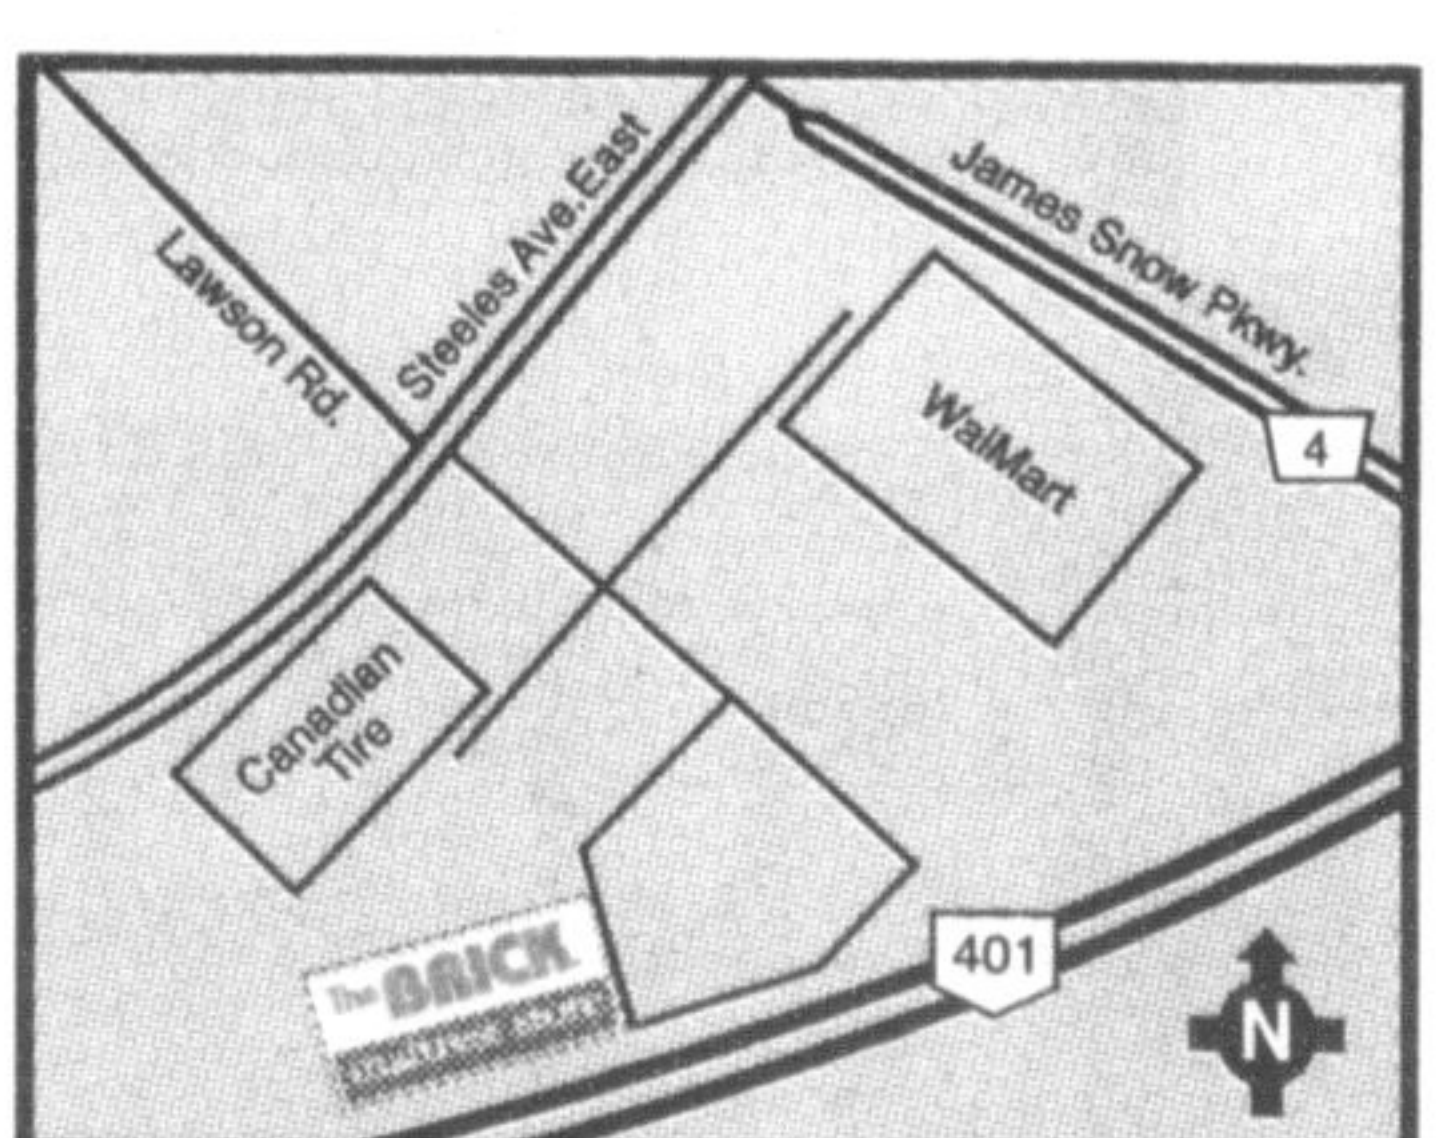

MATTRESS CLEAROUT! Queen Mattresses Starting at **$399**

The **BRICK** mattress store
Mattress Specialists Since 1971

Milton
1220 Steeles Ave E.
Hwy. 401 & James Snow Pkwy.
905-864-3303