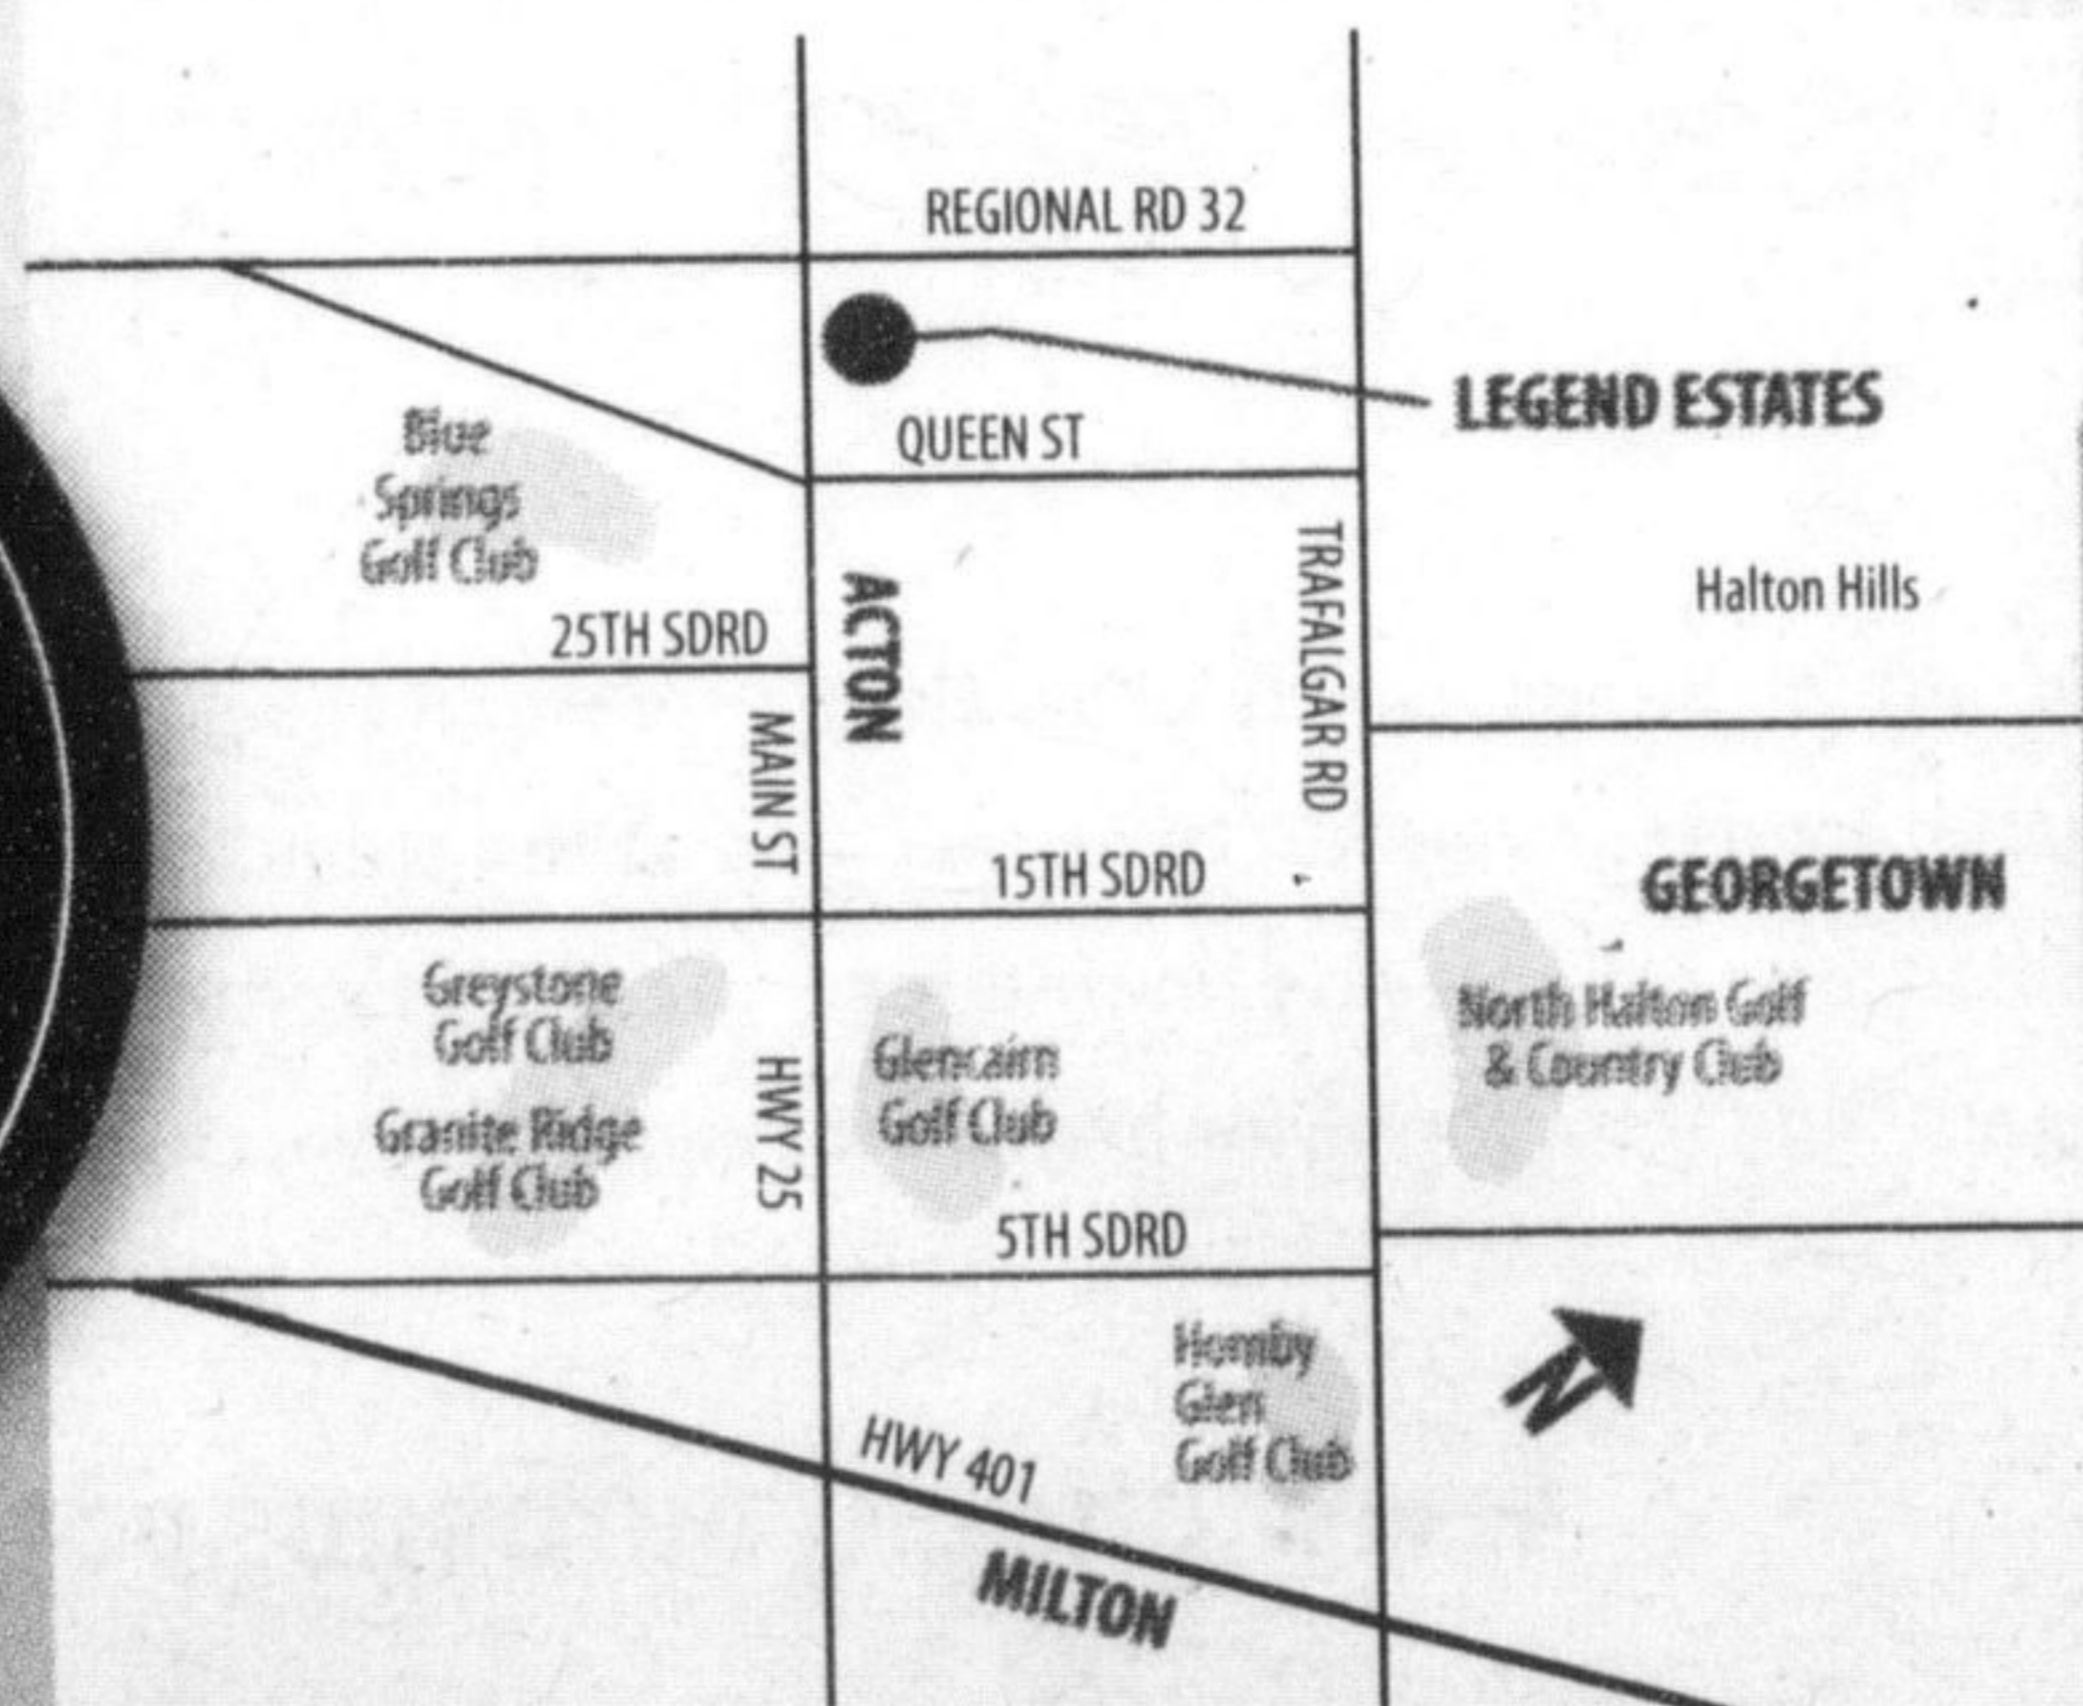

**ALL HOMES INCLUDE:
GEOTHERMAL ENERGY
WITH CERTIFIED ENERGY STAR RATING**