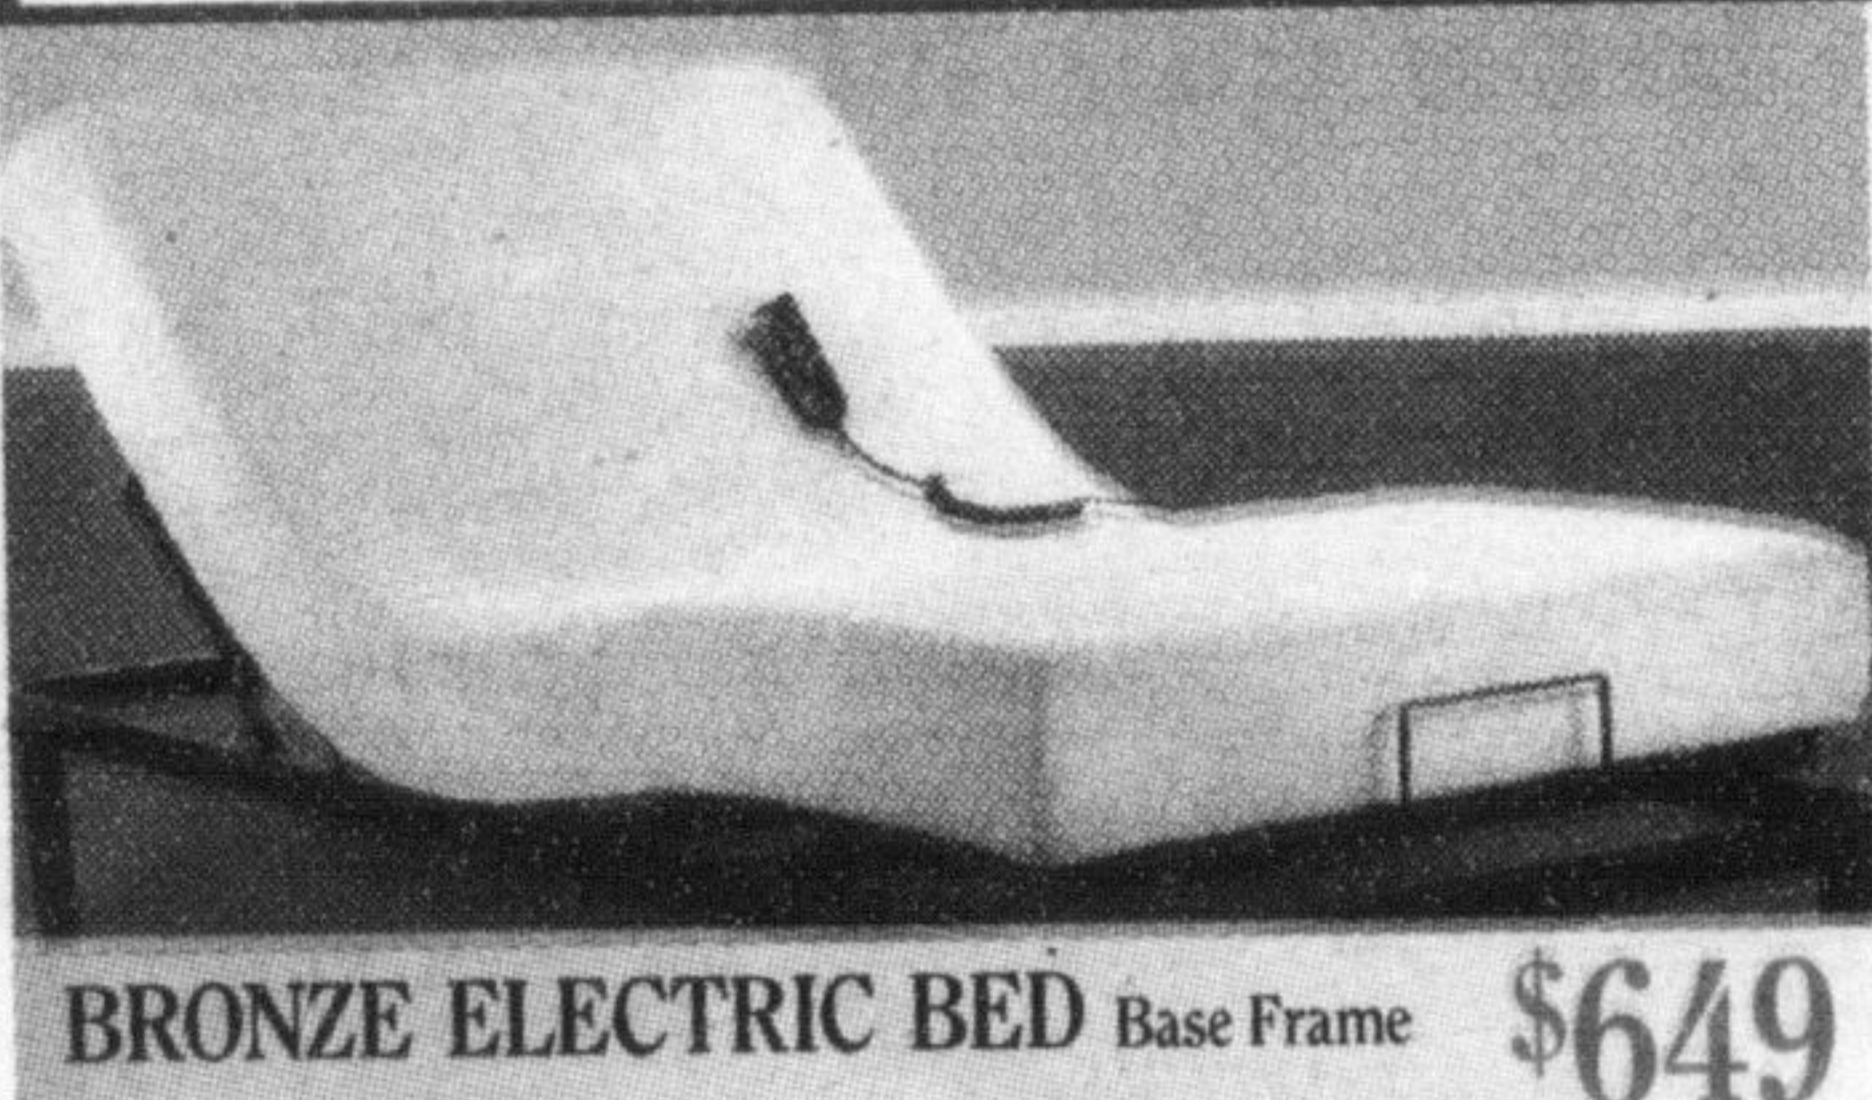

Double	359	Set	519
Queen	419	Set	599
King	569	Set	859

Set 429
10 Year Warranty

Deluxe Euro Top

SLEEP FACTORY

Single Mattress **\$349**

Double	399	Set	619
Queen	469	Set	699
King	659	Set	1059

Set 559
15 Year Warranty