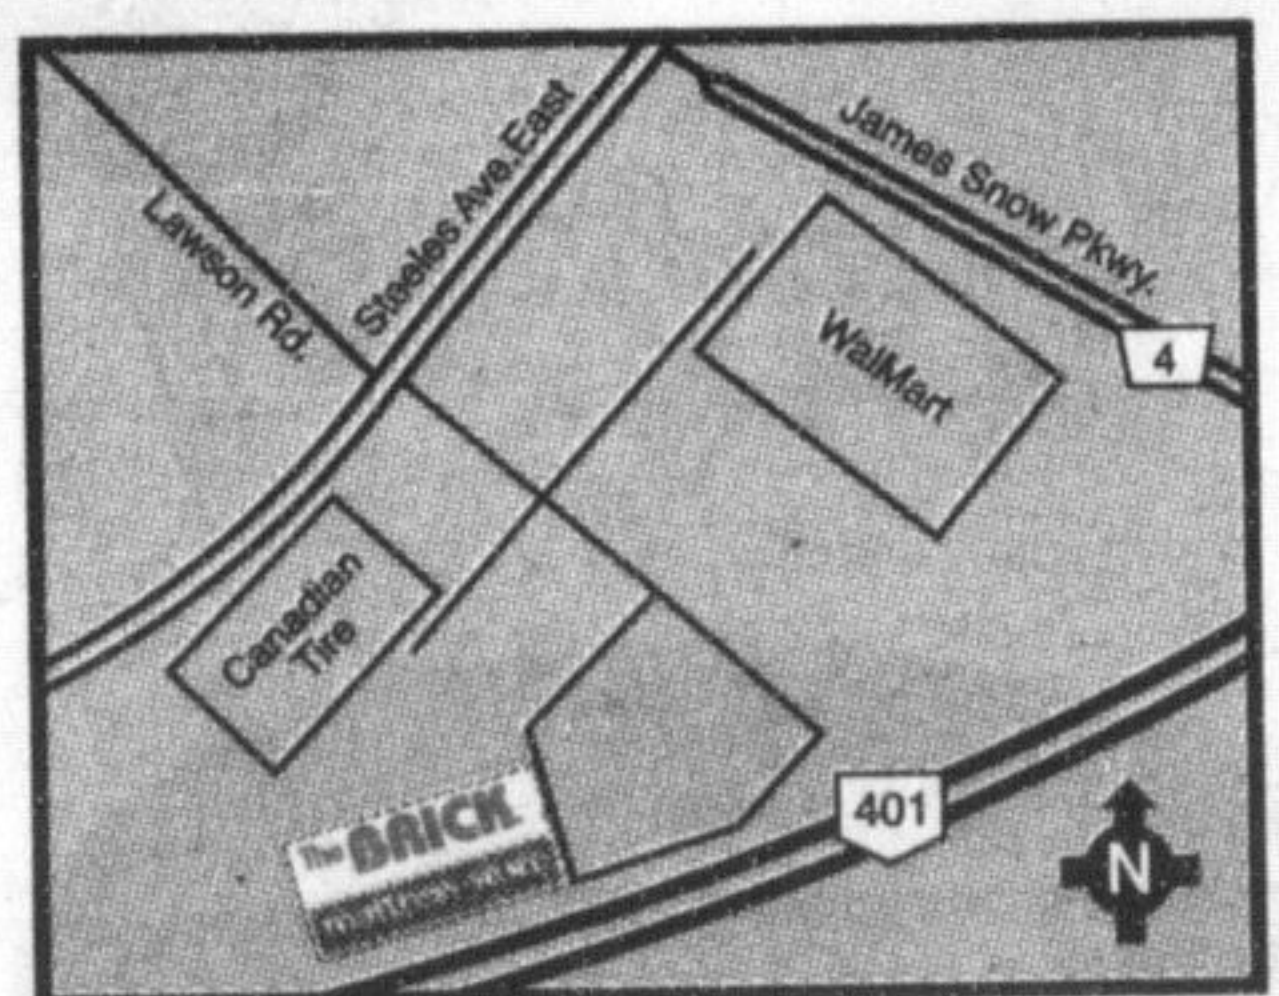

WHILE QUANTITIES LAST!

Also available at all Brick locations.

The **BRICK**
mattress store
Mattress Specialists Since 1971

Milton
1220 Steeles Ave E.
Hwy. 401 & James Snow Pkwy.
905-864-3303