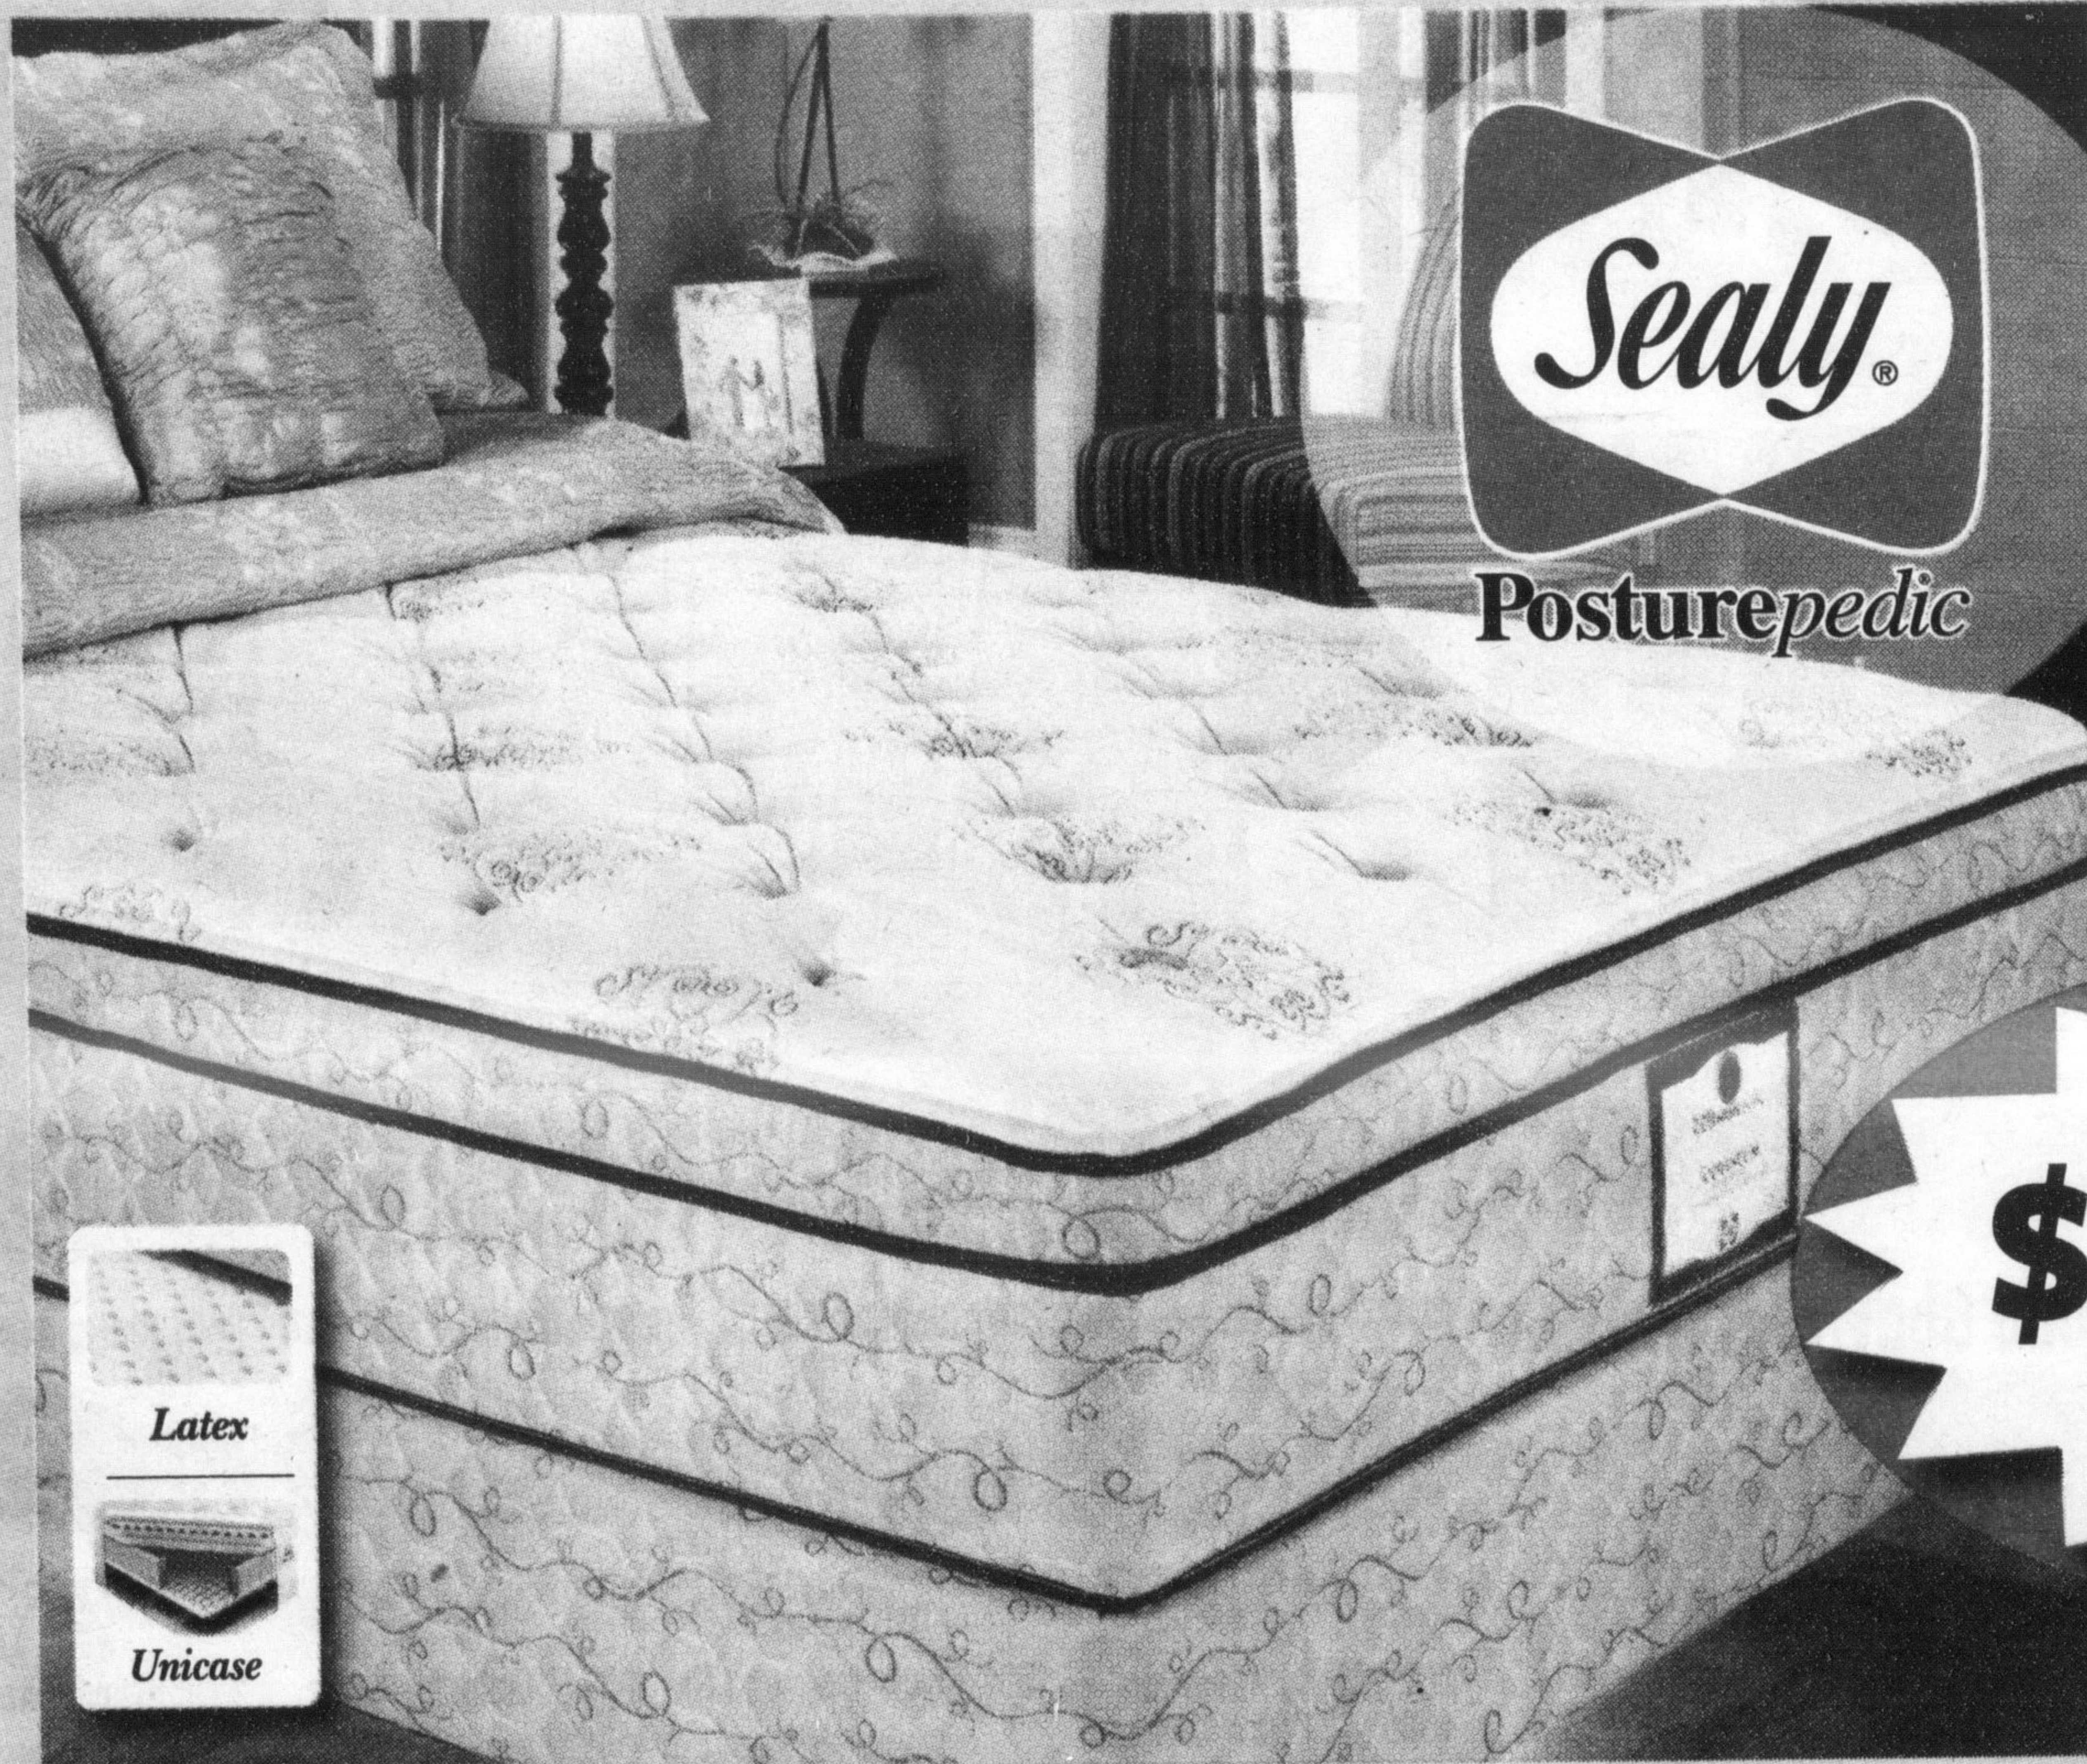

Tent Sale Prices on Sealy Posturepedic

SAVE \$400

Sealy Posturepedic Coliseum Euro Top Queen Sleep Set
Reg. \$1199.97 COLISEQPK

QUEEN SLEEP SET ONLY
\$799⁹⁷
Plus Do Not Pay For 15 Months*

King Sleep Set Reg. \$1899.97 ONLY \$1499.97
COLISEPK

TENT SPECIAL!

Springwall Limited Edition Queen Sleep Set
LTDEDTQPK

ONLY
\$599⁹⁷
Plus Do Not Pay For 15 Months

WHILE QUANTITIES LAST!

Also available at all Brick locations.

The **BRICK**
mattress store
Mattress Specialists Since 1971