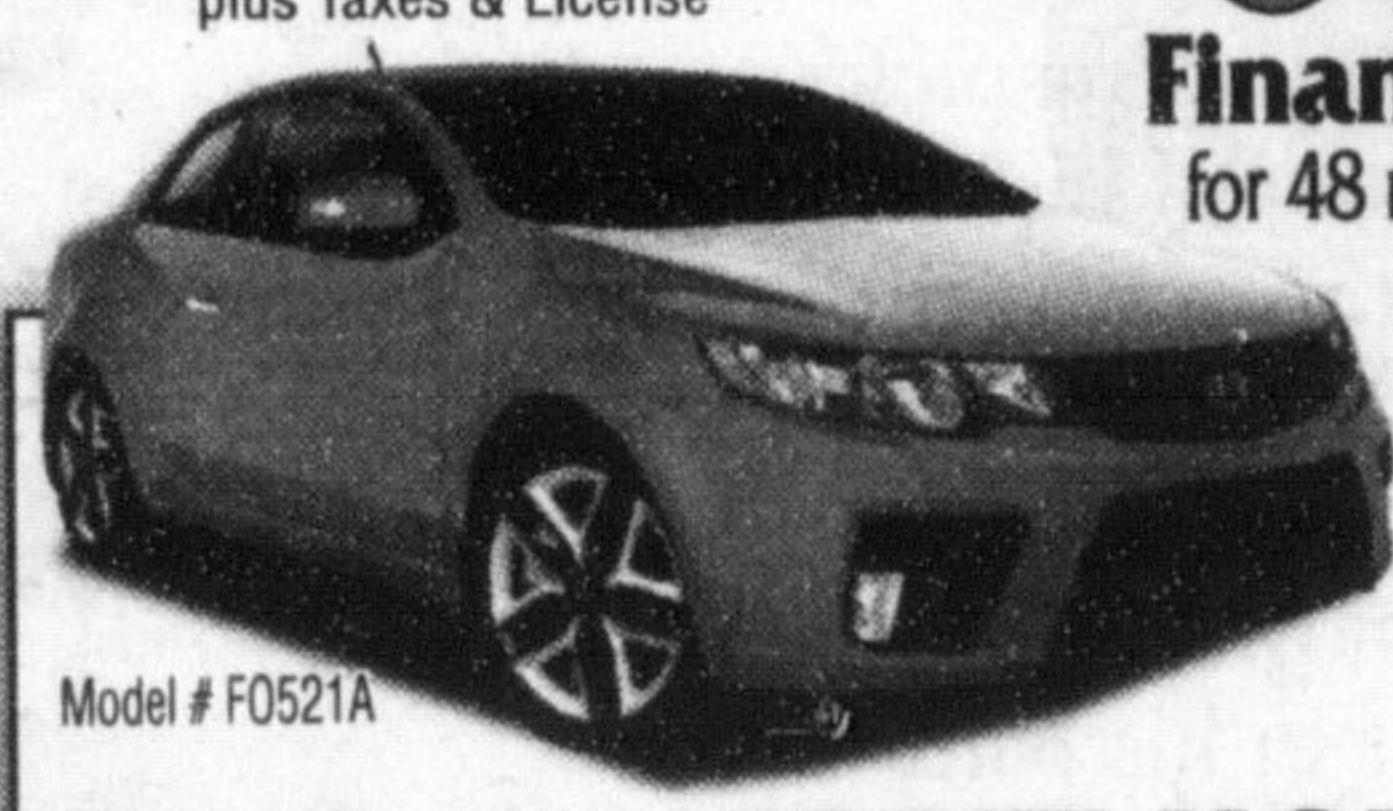

Starting at **\$11,784**

Freight & fees included, plus taxes & licence. Model # R0542A

and **0% Financing** up to 48 months

2011 KIA SEDAN EX Convenience TOP OF THE LINE MODEL IN-STOCK SPECIAL OFFER!

Model R0743A. 1.6L, Auto O/D Transmission, Heated Front Seats, Power-Door Locks, Heated Mirrors, Windows & Keyless Remote Entry, Speed Control, Air Conditioning, AM/FM/MP3/USB Stereo, Bluetooth, Floor Mats and much more.

ONLY \$999. B/W, 84 months @ 3.89% / \$999.00 down. Freight & fees included, plus taxes & licence. OAC.

PRICE DROP!

2010 KIA SEDONA

0%† Financing for 48 months available

Model #SD751A

\$24,253[†]

Cash Price Freight & fees included, plus taxes & licence.

Lowest priced Import Minivan in Canada!

\$17,424 PLUS **0% Financing** for 48 months
 Freight & Fees Included plus Taxes & Licence

Model # S0550A
2010 KIA SOUL

\$15,958 PLUS **0% Financing** for 48 months
 Freight & Fees Included plus Taxes & License

Model # F0540A
2010 KIA FORTE SEDAN

\$21,153 PLUS **0% Financing** for 48 months
 Freight & Fees Included plus Taxes & License

Model # SP751A Automatic Transmission
2010 KIA SPORTAGE LX

\$19,808 PLUS **0% Financing** for 48 months
 Freight & Fees Included plus Taxes & License