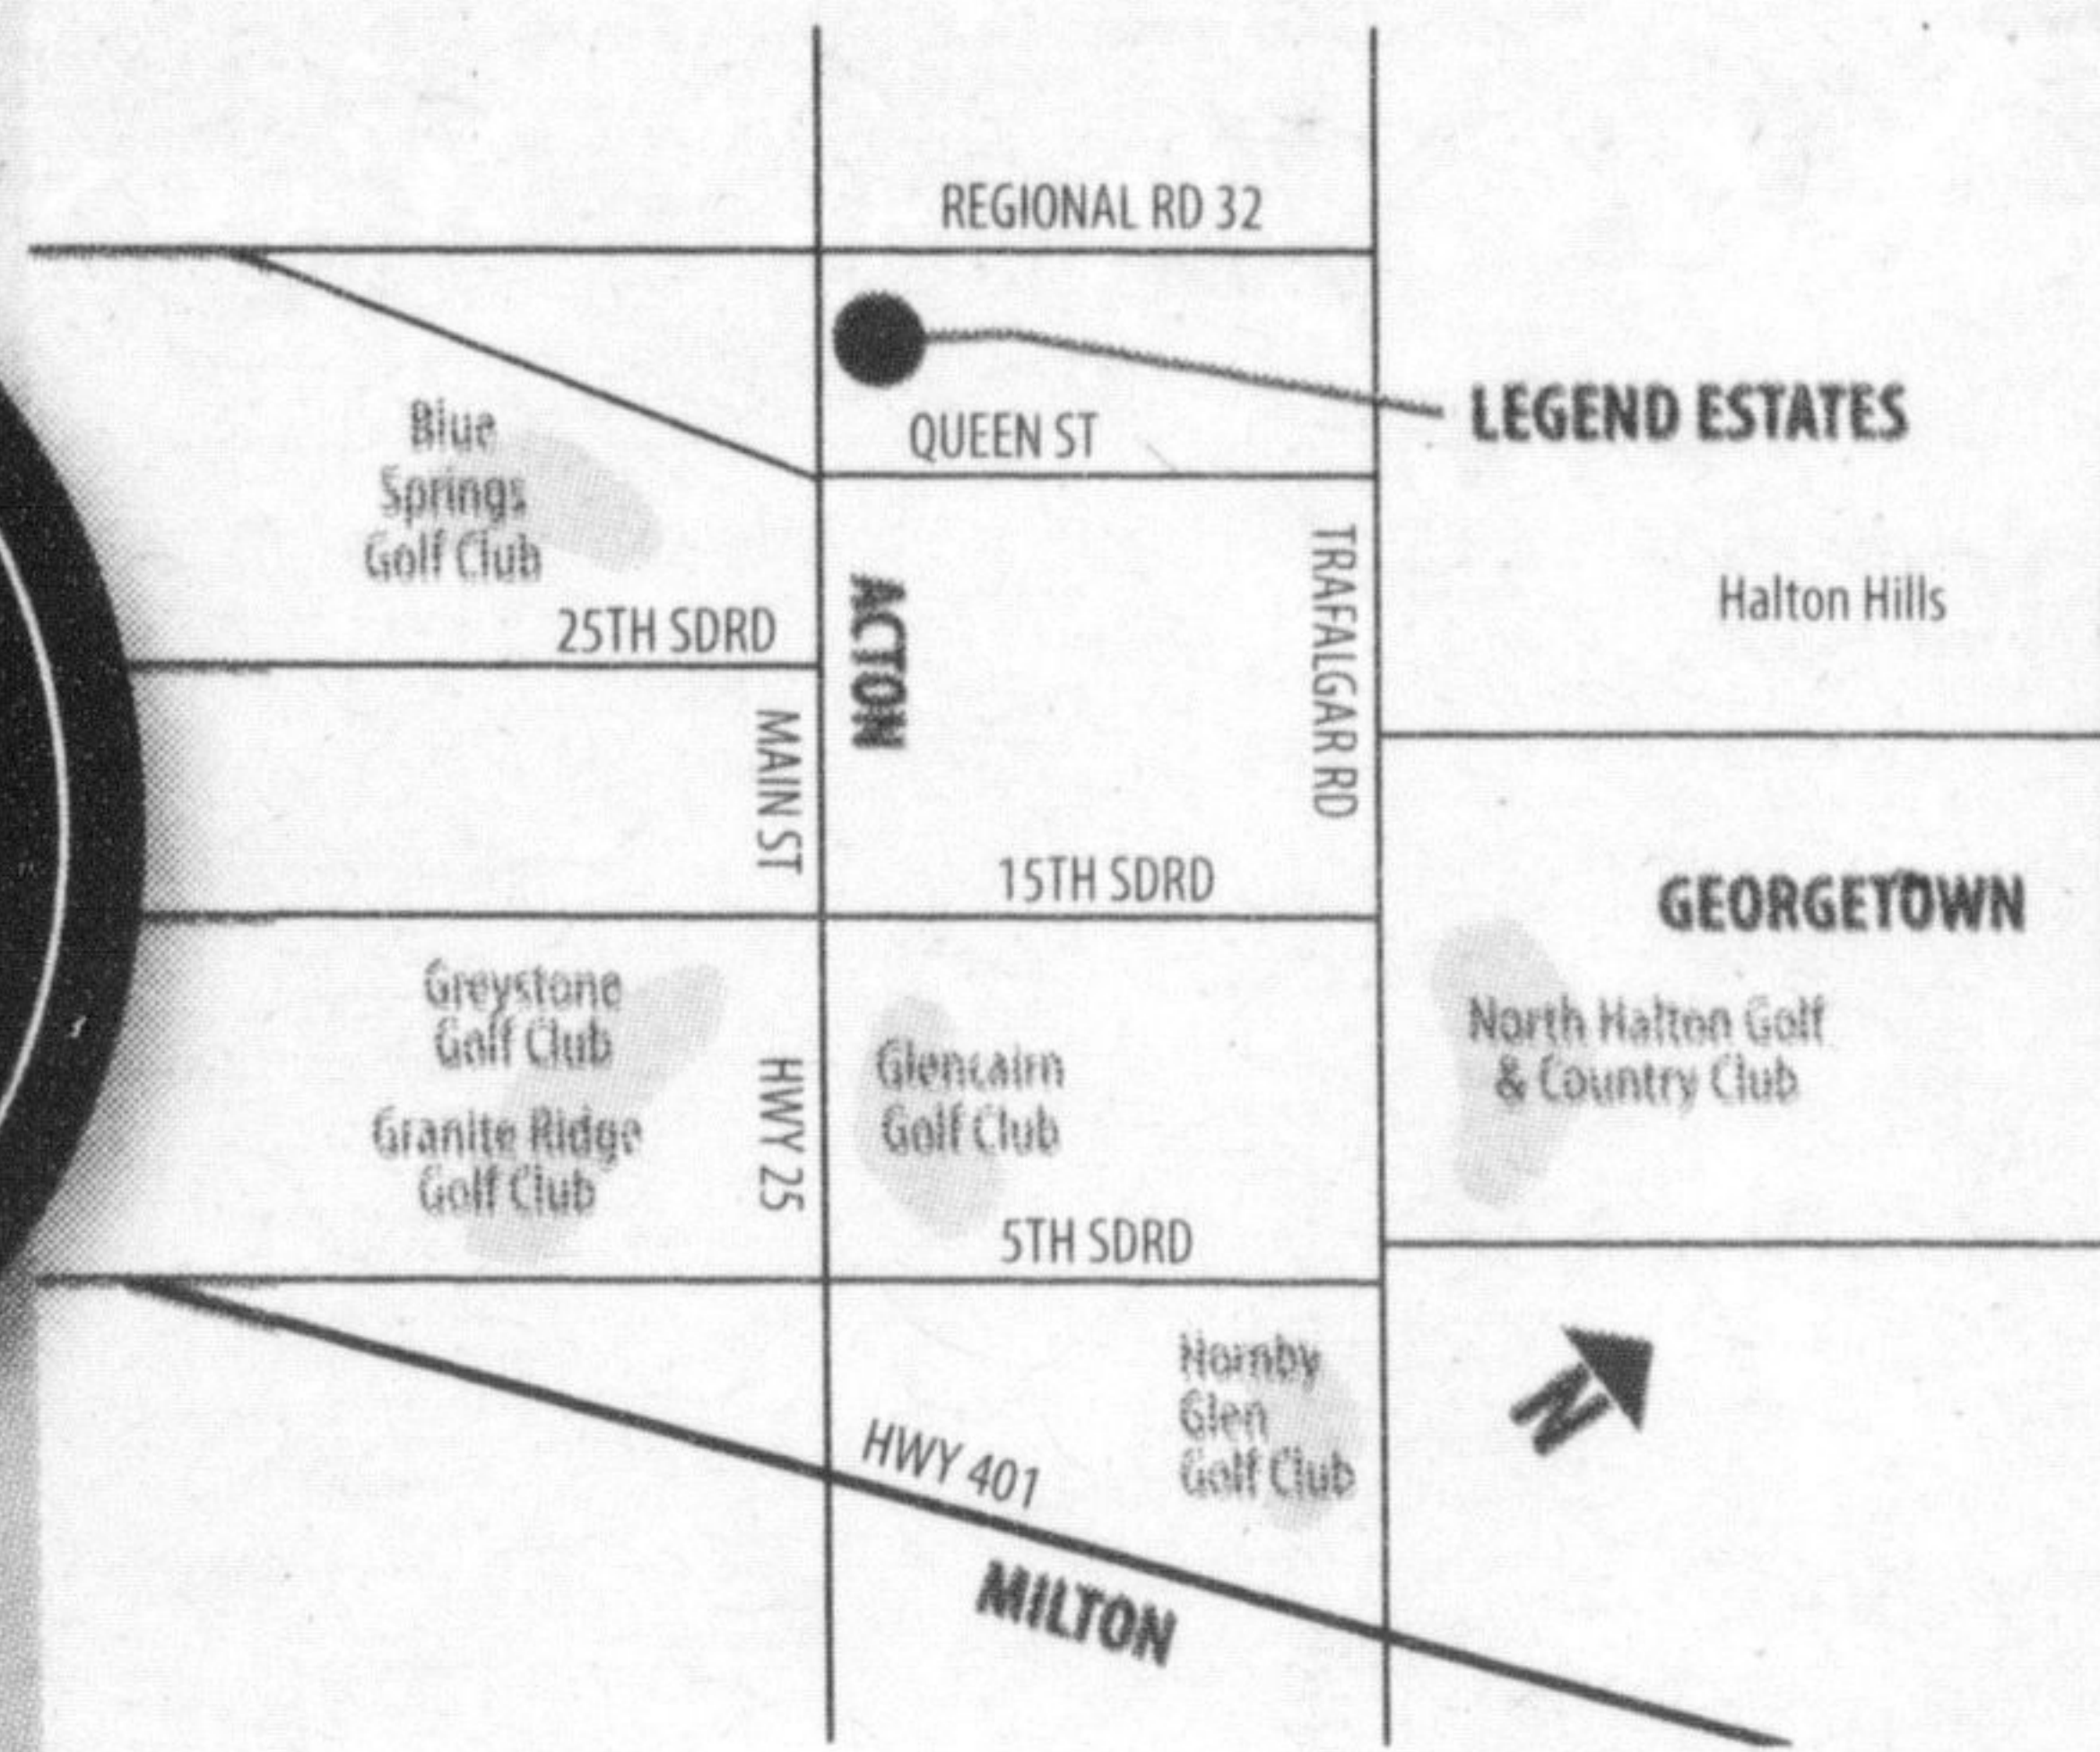

**ALL HOMES INCLUDE:
GEOTHERMAL ENERGY
WITH CERTIFIED ENERGY STAR RATING**