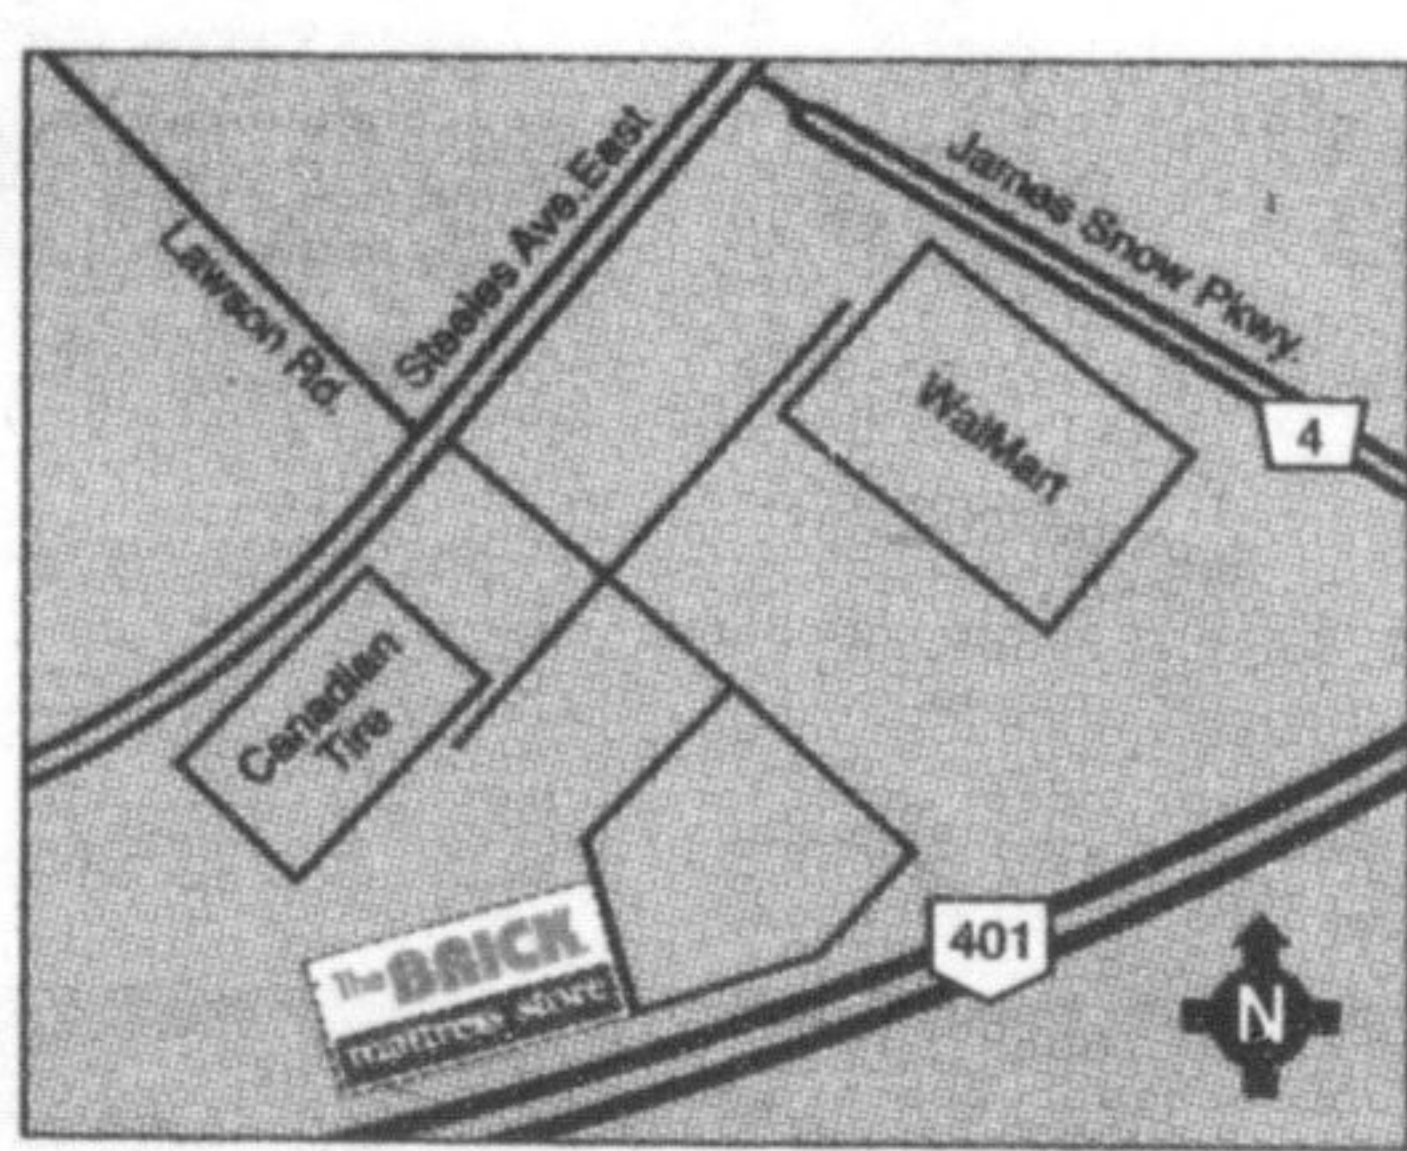

PRICE Guarantee
We will **BEAT** any competitor's offer by 10%
On comparable product and terms. See in store for complete details.

*O.A.C. All credit offers available upon approval of credit only on your Brick Card Platinum, minimum purchase of $250. Any Brick delivery charges, GST (5%), provincial sales taxes (if applicable), and administration fee ($99.95) are required to be paid at time of purchase. Balance due June 2011, interest may accrue for the final 25 days prior to the promotion's payment due date at an annual rate of 29.9%, but will be waived if the payment of the balance is made in full by the due date. A conversion fee ($42.50) applies if you do not pay the entire balance by the end of the promotional period. See in store or refer to your Brick Card Account Holder Agreement for full details. †Product may vary by location and may not be exactly as illustrated. We reserve the right to limit quantities by store and per purchase. To receive bonus offer or discount, complete package must be purchased and kept. +This offer cannot be combined with any other discount or bonus gift purchase, sale, or other promotion, unless otherwise specified. Δ Excludes discounted, clearance, promoted offers and advertised specials. See in store for complete details. Offer valid March 1-31, 2010, unless otherwise indicated.