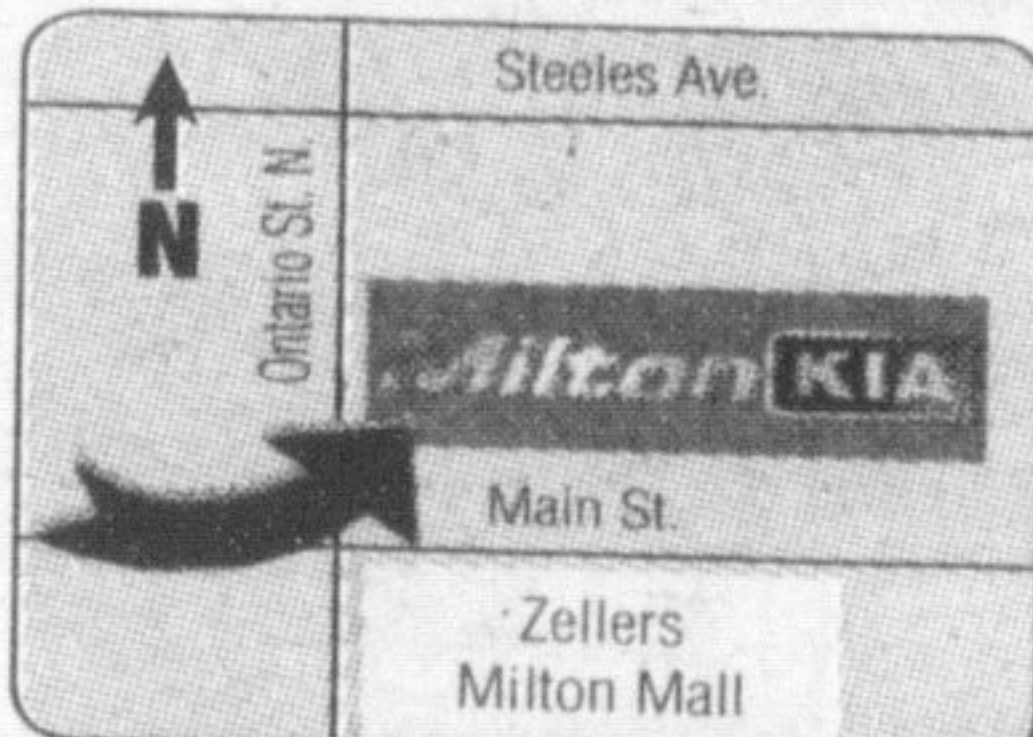

MILTON

65 Ontario St.
North, Milton

AUTO SHOW SPECIALS FINAL WEEK

0% A BUY TODAY & N DO NOT PAY D UNTIL MAY

Purchase Financing
up to 36 Months on
Selected 2010 Models

INTRODUCING THE ALL-NEW 2011 **SOPRENTO**

STARTING FROM AN AFFORDABLE

$172* BI-WEEKLY.

84 MONTHS @ 4.9% + TAXES & LICENCE ONLY
NO MONEY DOWN, YOU OWN IT!

2010 KIA RIO SEDAN

Bi-Weekly 84m @ 4.9%
+taxes & license only **Price Drop to $78**

BIG SELECTION OF RIO'S IN STOCK
NO MONEY DOWN, YOU OWN IT!

2010 KIA SOUL

Bi-Weekly 84m @ 4.49%
+taxes & license only **Price Drop to $113**

NO MONEY DOWN, YOU OWN IT!

2010 KIA FORTE SEDAN

Bi-Weekly 84m @ 3.49%
+taxes & license only **Price Drop to $99**

NO MONEY DOWN, YOU OWN IT!

2010 KIA FORTE KOUP

Bi-Weekly 84m @ 4.9%
+taxes & license only **Price Drop to $129**

NO MONEY DOWN, YOU OWN IT!

5 Year
Warranty

5yr/100,000 km **COMPREHENSIVE & POWERTRAIN**
Warranty with **ROADSIDE ASSISTANCE.**

SEE OUR ENTIRE INVENTORY AT: www.miltonkia.net

Milton KIA

One Test Drive and You'll Be SOLD!

905-878-7700

65 Ontario St. North, Milton

KIA KIA MOTORS
The Power to Surprise™

FINAL WEEK

OF

AUTOSHOW SPECIALS!

GIGANTIC SELECTION & SAVINGS

AS MUCH AS **$10,000** ^{††} AND **0%** ^{FINANCE RATE} OR **2.25%** ^{VARIABLE PRIME RATE}
IN CONSUMER DISCOUNTS UP TO 36 MONTHS UP TO 84 MONTHS

ADDITIONAL SAVINGS

ATTENTION ALL CURRENT CHRYSLER, DODGE, JEEP, PLYMOUTH & EAGLE OWNERS!

$1000

LOYALTY CASH towards your new vehicle purchase.

2010 DODGE CHALLENGER SRT-8 SPECIAL EDITIONS

AUTO SHOW SPECIAL RATES!

2.25%
VARIABLE PRIME RATE FINANCING TO 84 MONTHS

2010 DODGE GRAND CARAVAN

24F pkg, pdl, third row Stow'n Go, remote keyless entry, AM/FM/CD/MP3, sunscreen glass, 4 wheel disc brakes, & much more. St# 223733

$19,899 OR **$134** ^{BI-WEEKLY 84 MONTHS @ 5.74%} PLUS PST, GST, LIC & GAS FEE ONLY.

2010 DODGE JOURNEY SE