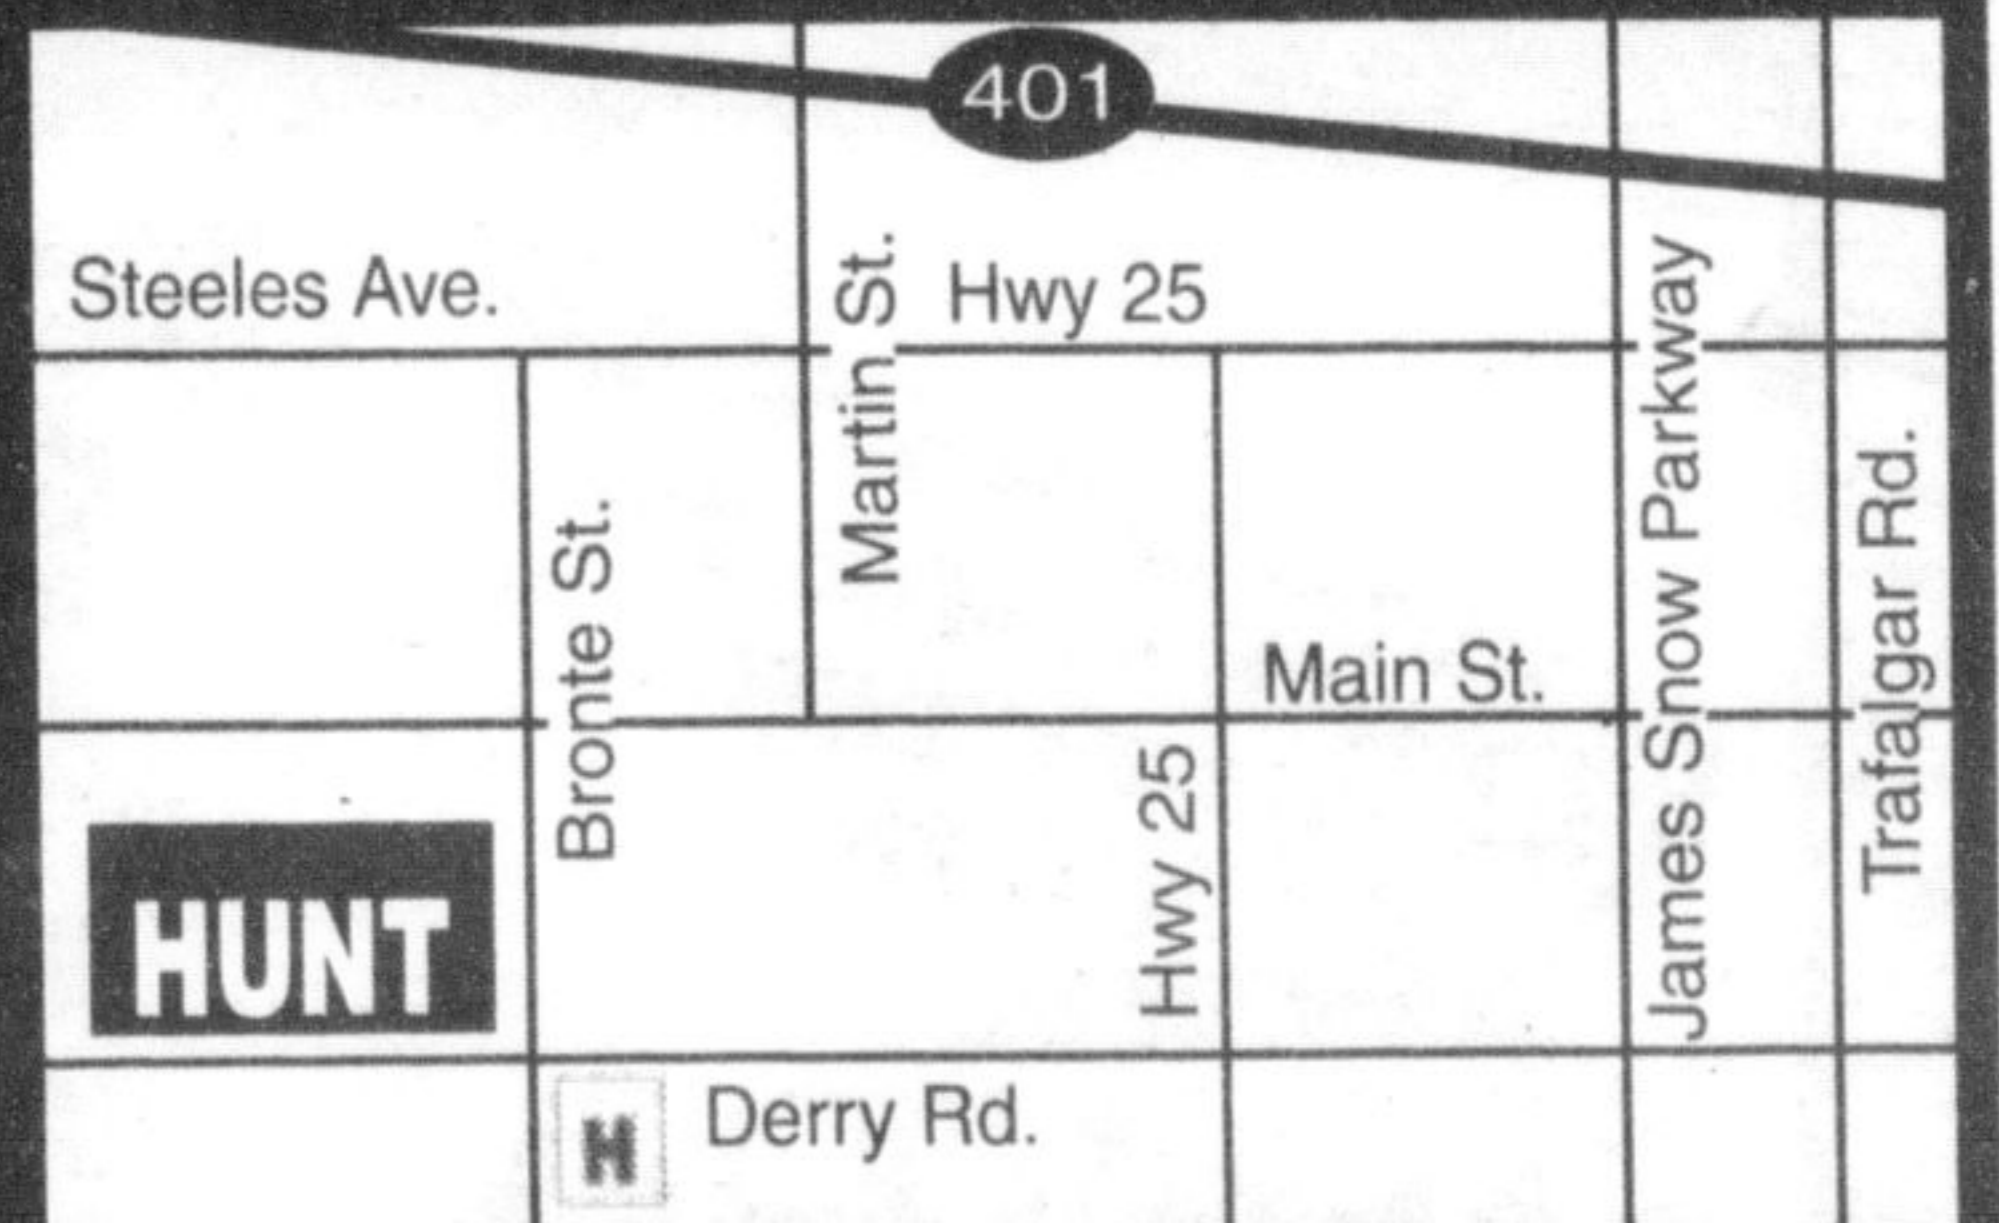

WISE CUSTOMERS READ THE FINE PRINT: †See Dealer for full details. *Sale prices & Weekly & Bi-weekly payments include all factory cash backs & rebates assigned to dealer. Freight charge, air tax, gas tax, admin fee, licence fee, GST & PST. Due on Delivery. Weekly and Bi-weekly payments based on 84 months term @ 2.25% variable rate. O.A.C. See dealer for details. † Sale prices & weekly & Bi-weekly are plus admin, licence fee GST & PST. Payments are based on 84 month term @ 5.74% Variable rate. O.A.C. See dealer for details. Ad expires December 31st, 2009.