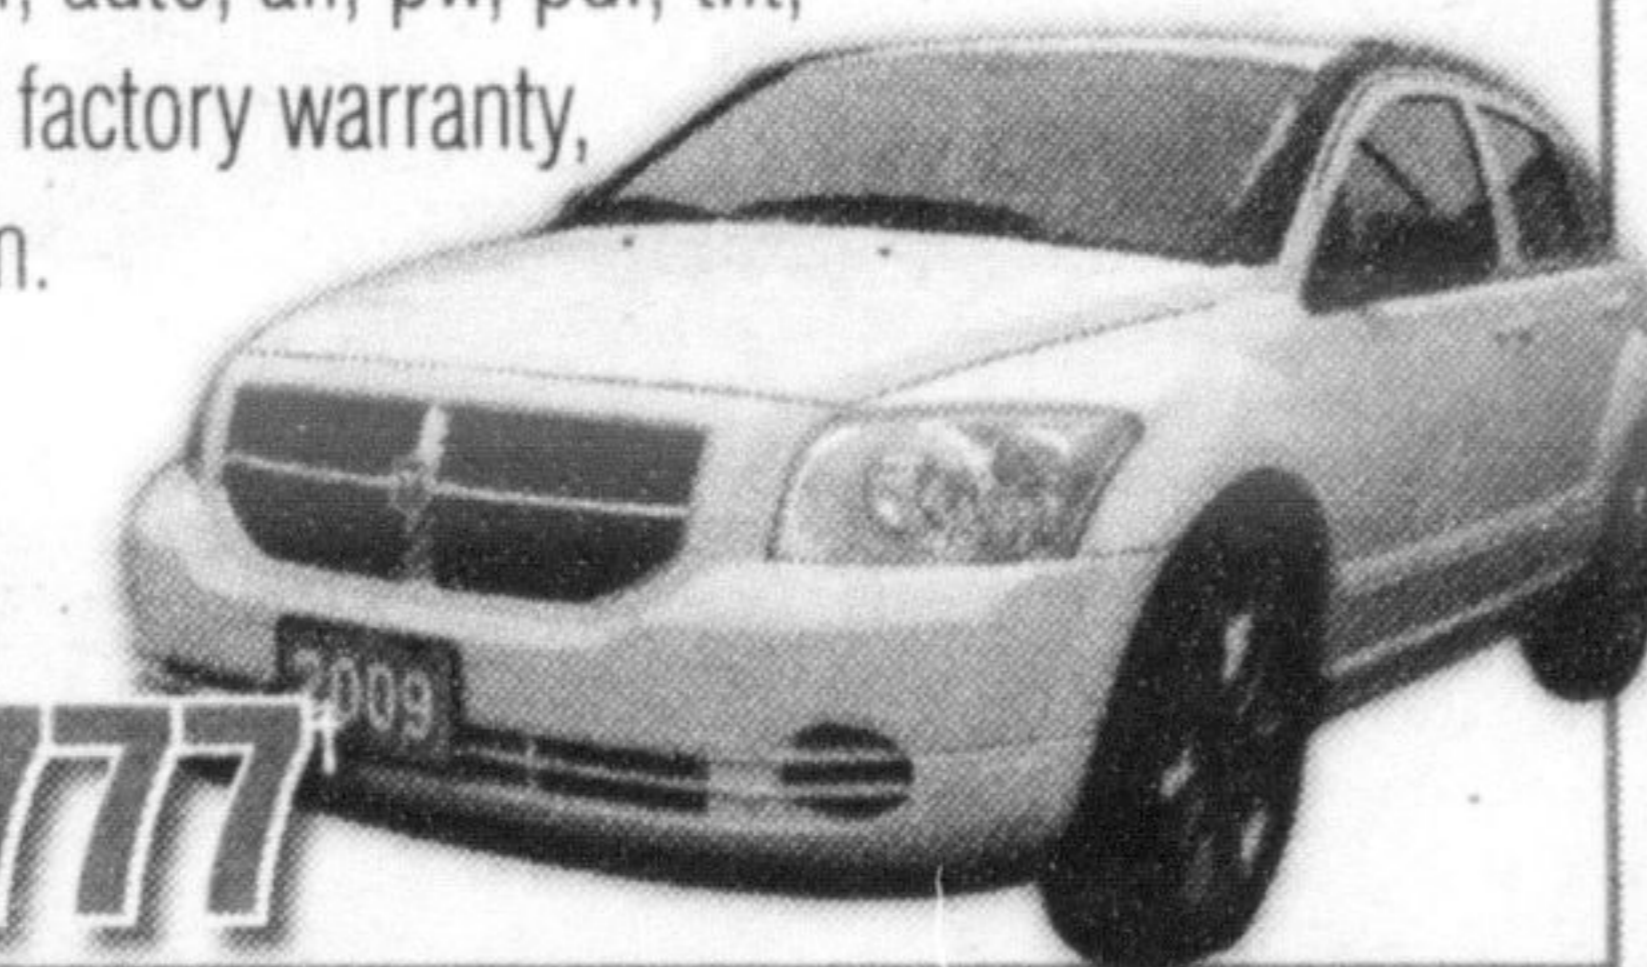

2009 DODGE CALIBER SXT

Gas saver 4cyl, auto, air, pw, pdl, tilt, cd, balance of factory warranty, only 18,470km.

Stk#216577

$15,888

$14,777