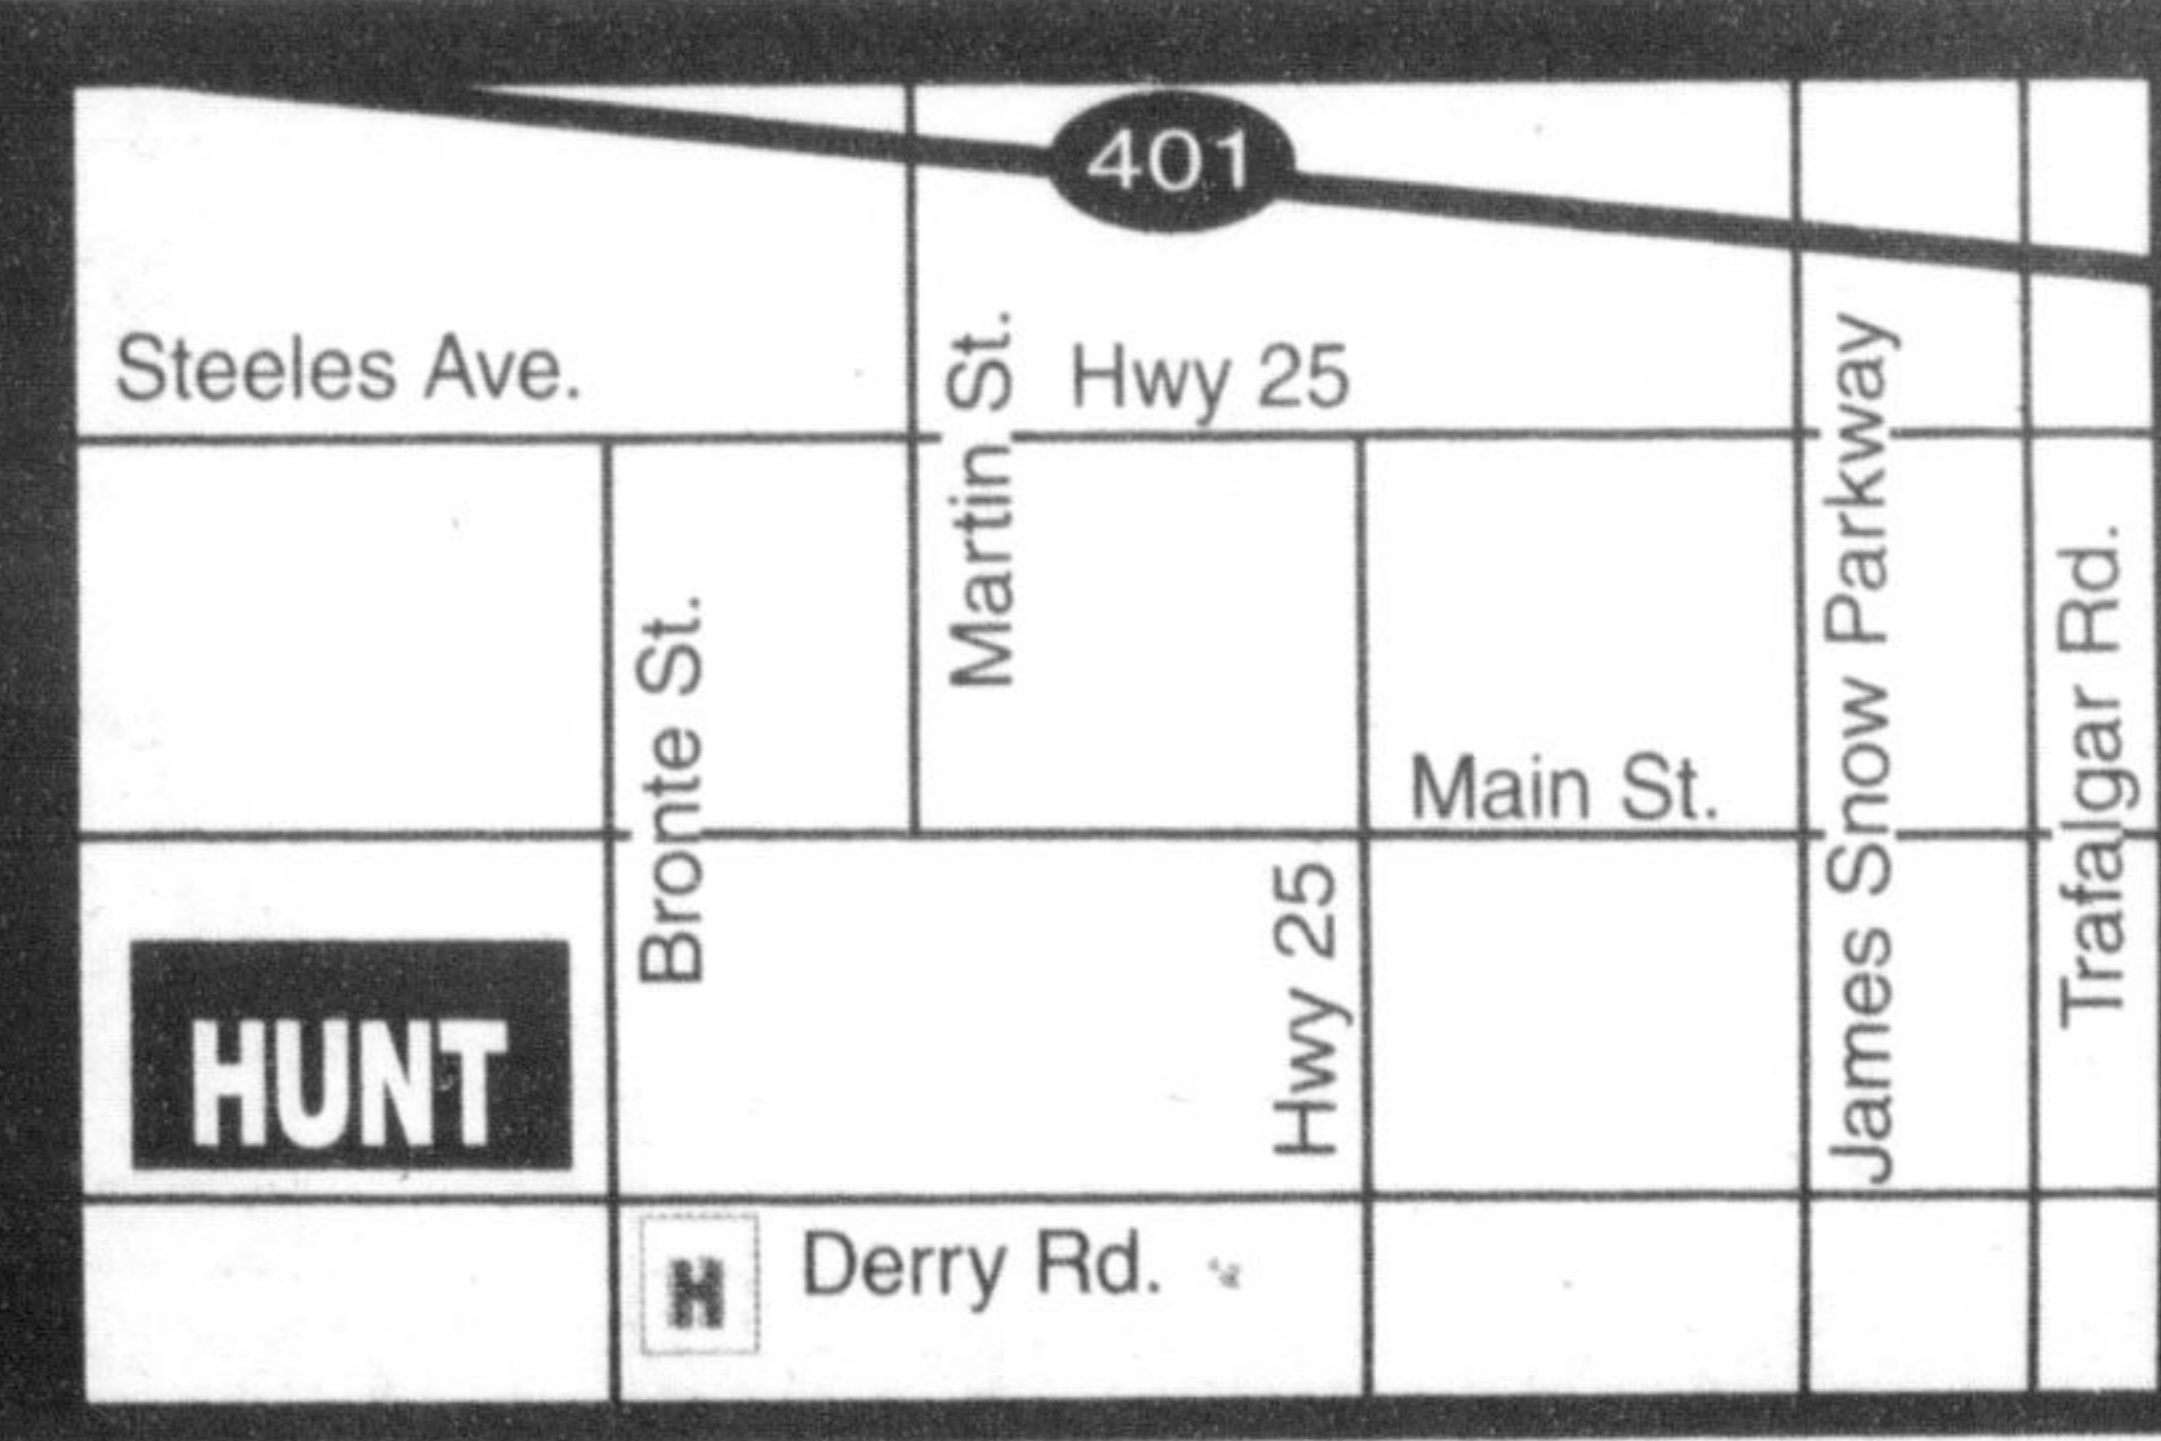

**500 BRONTE ST. S., MILTON**

Your **FIVE STAR** Dealership

Milton: (905) 876-2580 Toll Free: 1-866-848-8816  
Email: sales@huntchrysler.com

**SERVICE/PARTS:** www.huntchrysler.com **SALES:** Mon-Thurs 9-8, Fri. 9-6, Sat. 9-5  
**SERVICE:** Mon-Fri 8-5, Tues. 8-8, Sat. 8-12