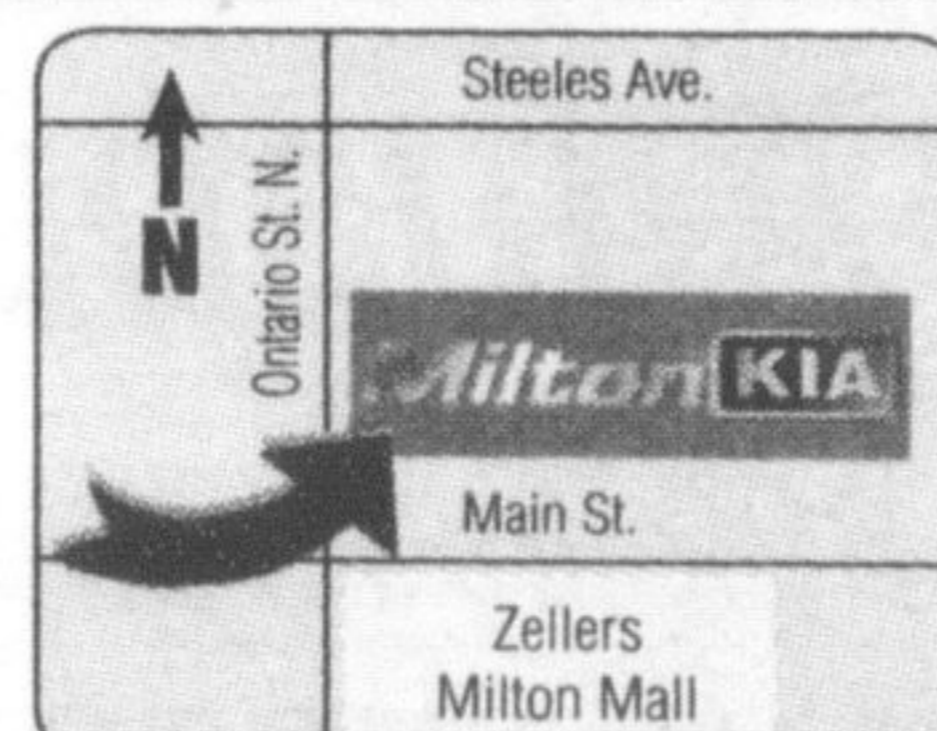

SEE OUR ENTIRE INVENTORY AT: www.miltonkia.net

Milton KIA
One Test Drive and You'll Be SOLD!

905-878-7700

65 Ontario St. North, Milton
JUST NORTH
OF THE
MILTON MALL

KIA
KIA MOTORS
The Power to Surprise™

††Certain restrictions apply. Visit us at Milton Kia for complete details. **Vehicles not exactly as shown. †Payment requires \$0 down, bi-weekly payments for 84 month term rates as shown. Due at signing all applicable freight, fees & taxes. O.A.C. See dealer for details. *Sale price includes all applicable dealer & factory discounts. Add for applicable freight, admin fee, PDE, PDI, taxes & license. Special finance rates are not compatible with factory discounts. Metallic paint charge \$150. O.A.C. All deals valid on date of publication only. Visit Milton Kia for complete details. #0% Finance Rate available on all 2009 models up to 48M and for 60 Month for Sorento and up to 36 months on 2010 Rio, Rio 5 and Forte Sedan.