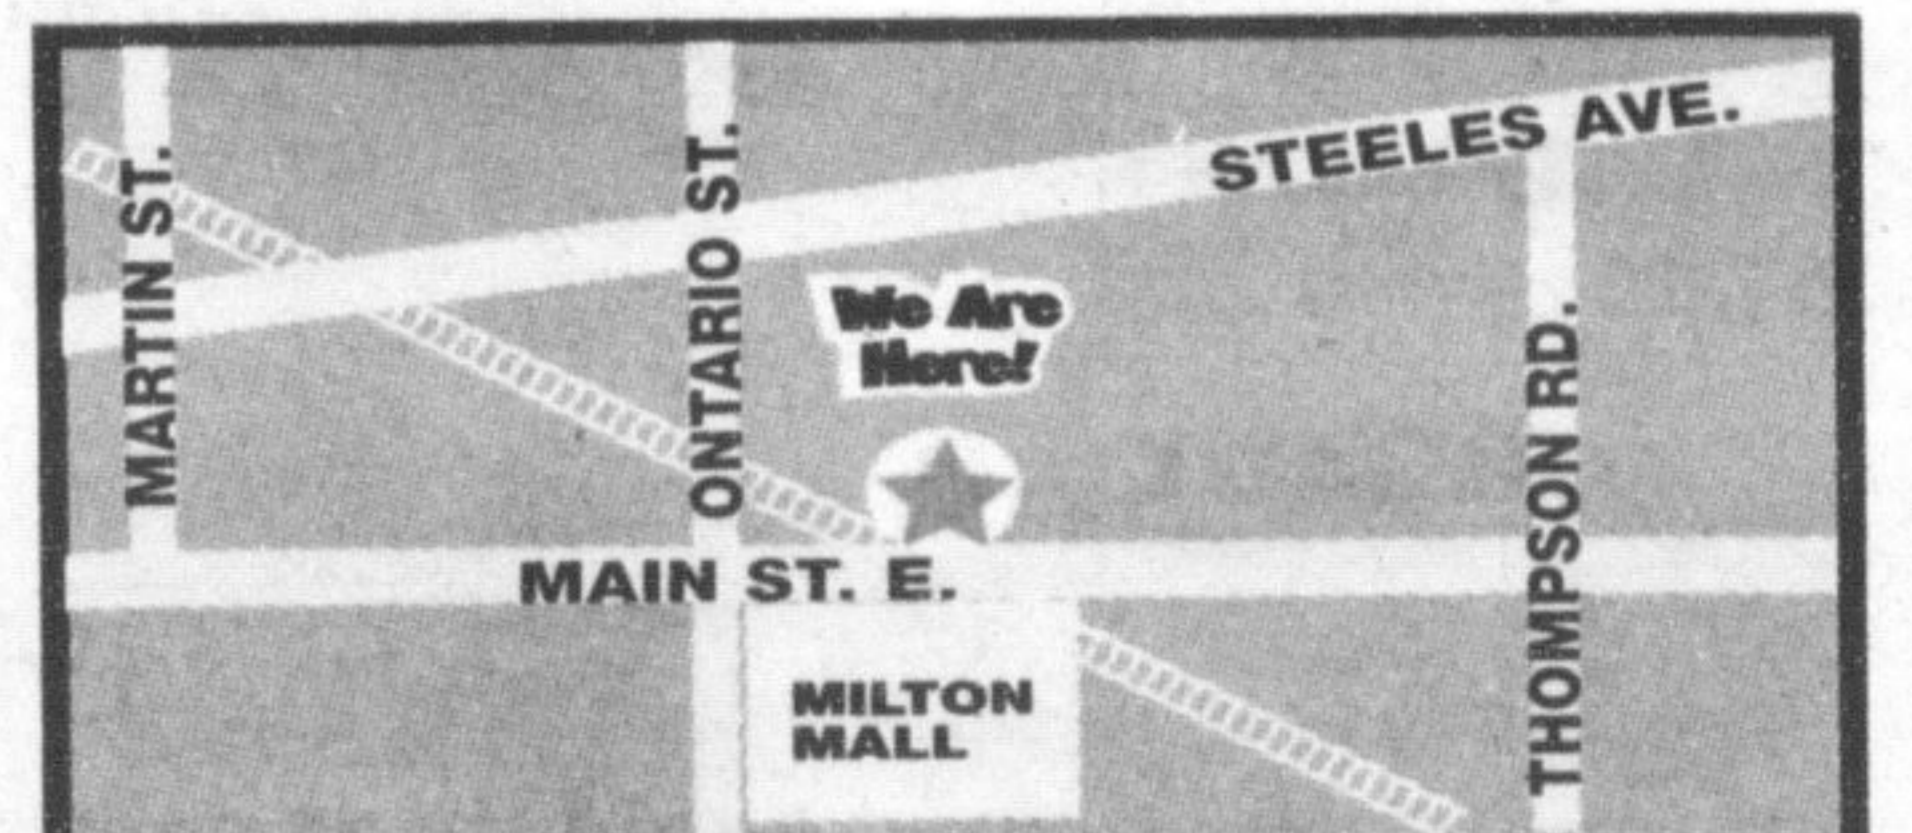

Car Audio HAVEN

"Where Knowledge and Experience Collide"

547 Main St. East, unit #24, Milton **905-878-9956**

379 Main St. North, Brampton **905-459-2277**

SIRIUS
SATELLITE RADIO

SATELLITE
RADIO

CERWIN-VEGA!

UltraLink

PYTHON

BURY
TECHNOLOGIES

harman/kardon
Power for the Digital Revolution

DIAMOND