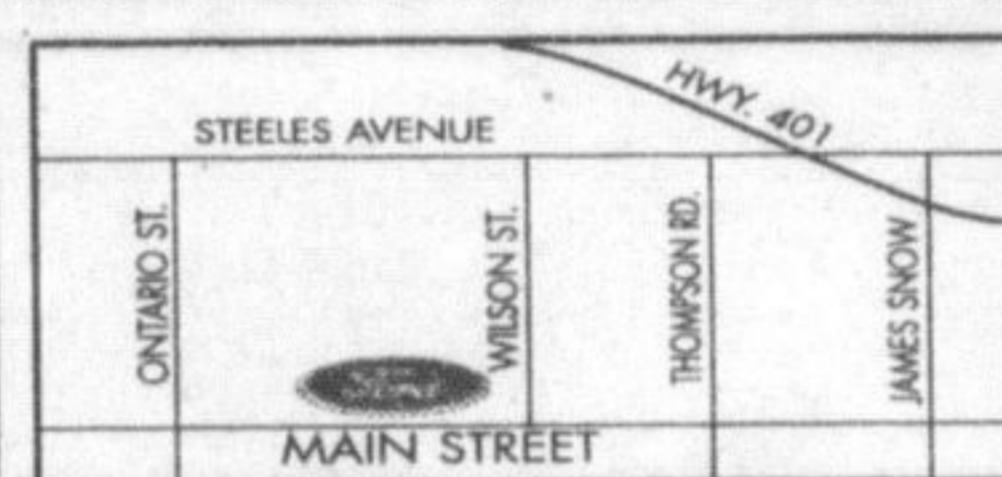

### Hours of Operation

Monday:	8:00am - 5:30pm	Thursday:	8:00am - 5:30pm
Tuesday:	8:00am - 8:00pm	Friday:	8:00am - 5:30pm
Wednesday:	8:00am - 5:30pm	Saturday:	9:00am - 3:00pm

SALES • LEASING • SERVICE • PARTS