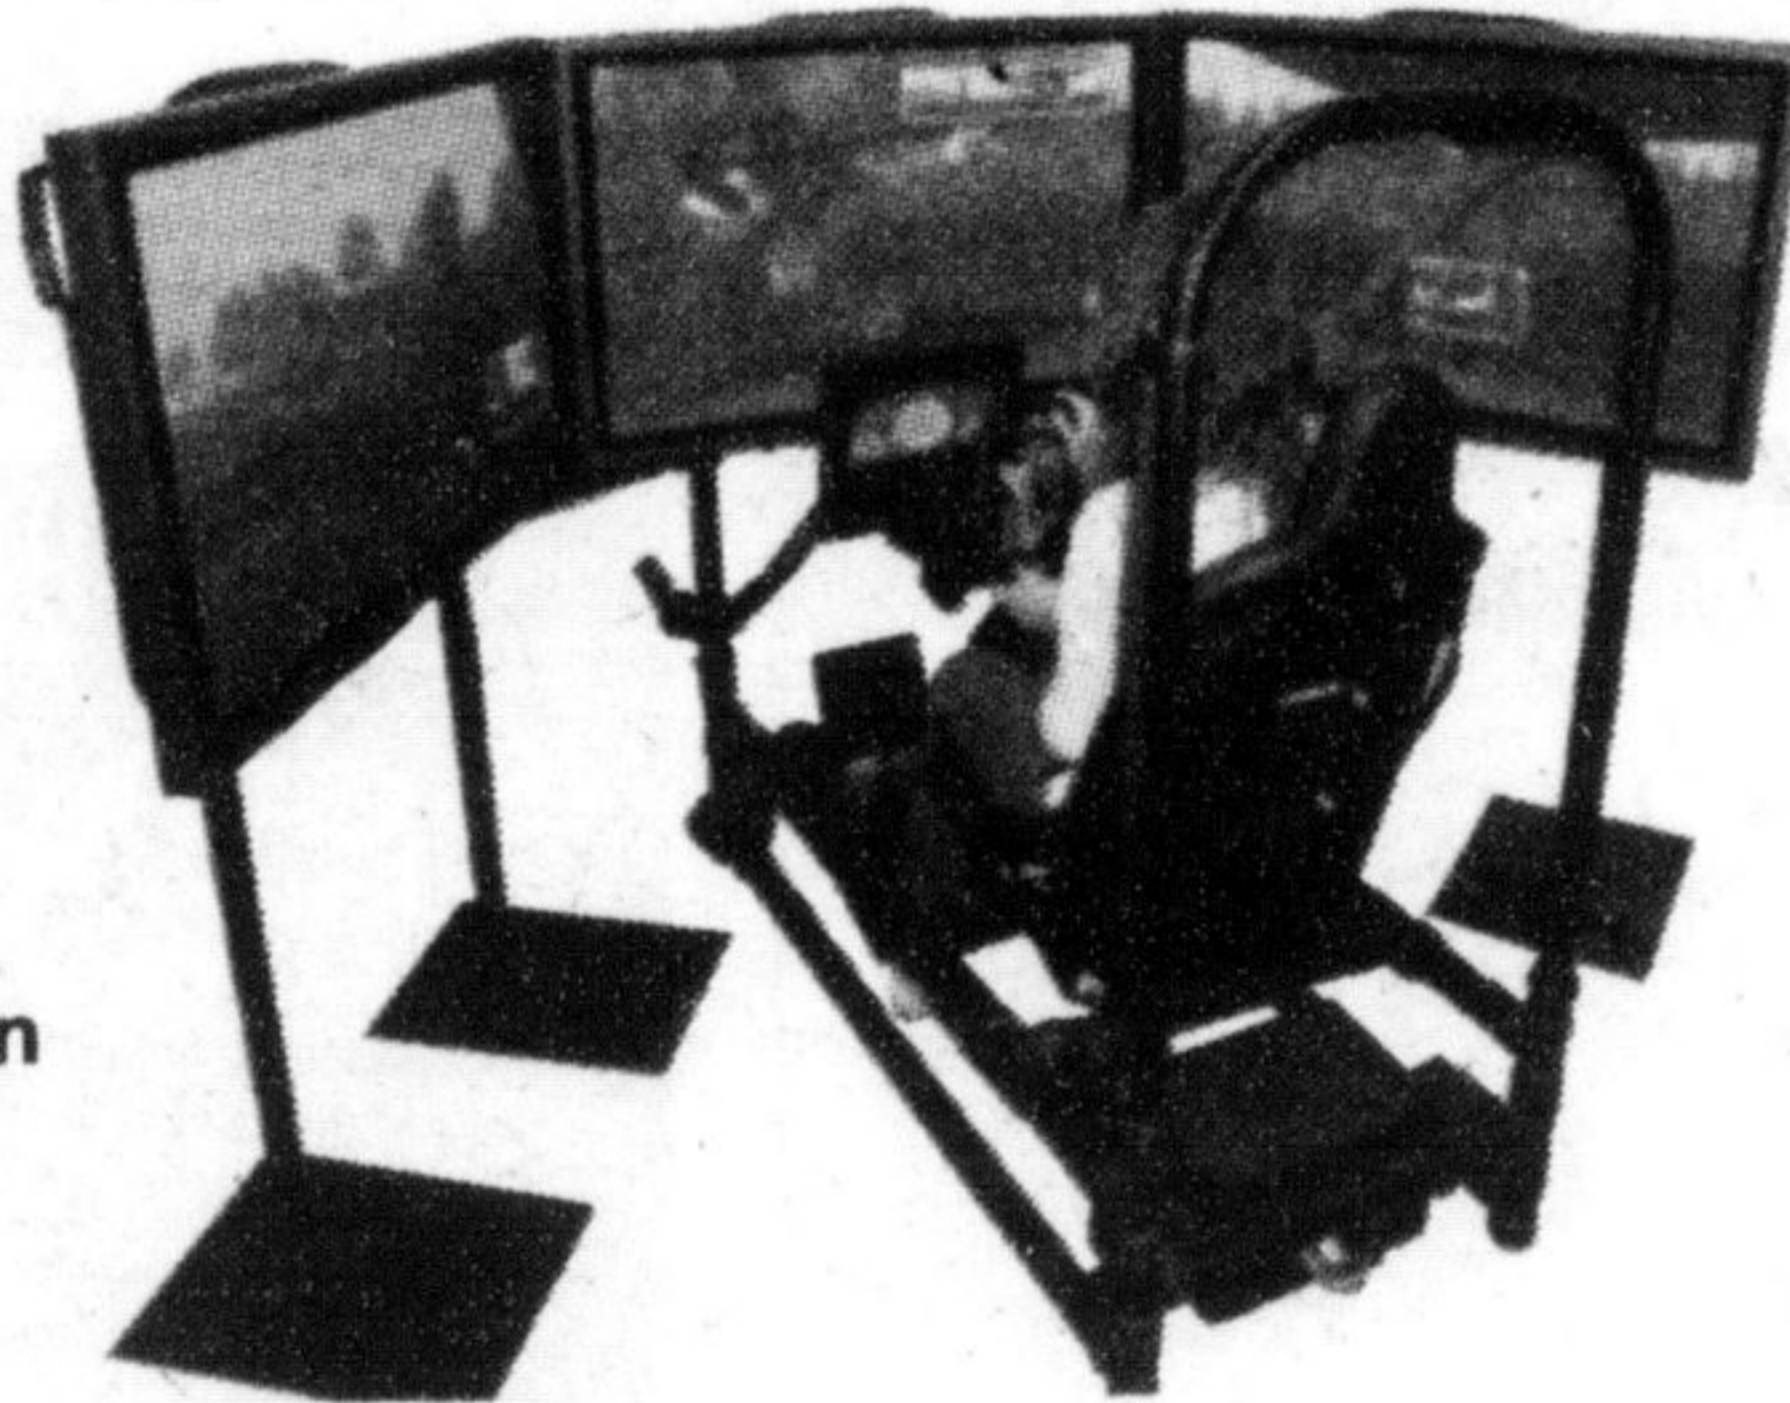

The Future of Driver Training has Arrived!

1. The Only School that offers
2. State of the Art
   - High Fidelity
   - Virtual Reality Driving

Students experience how to drive defensively with simulated driving hazards in any time of day!