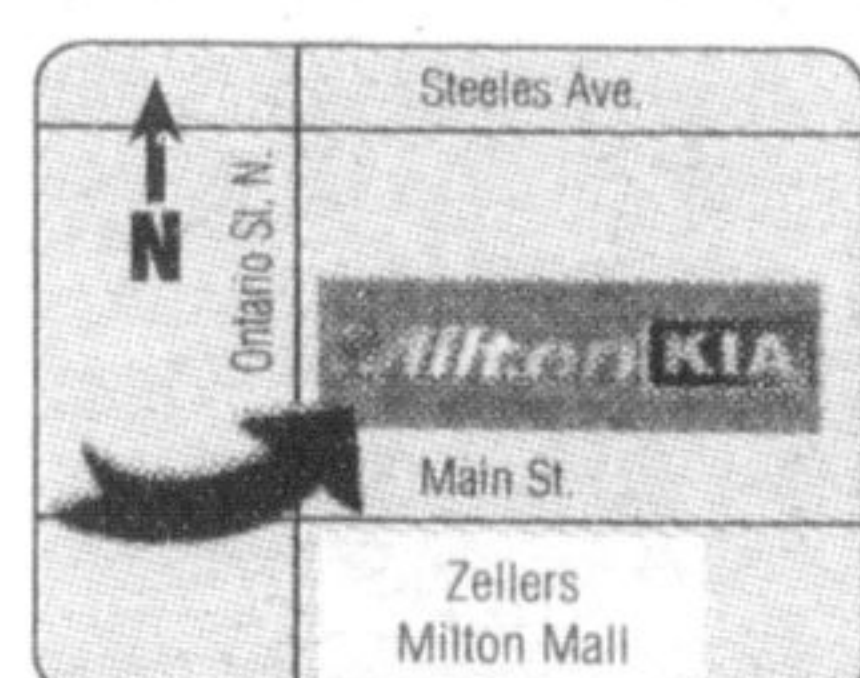

JUST NORTH OF THE MILTON MALL