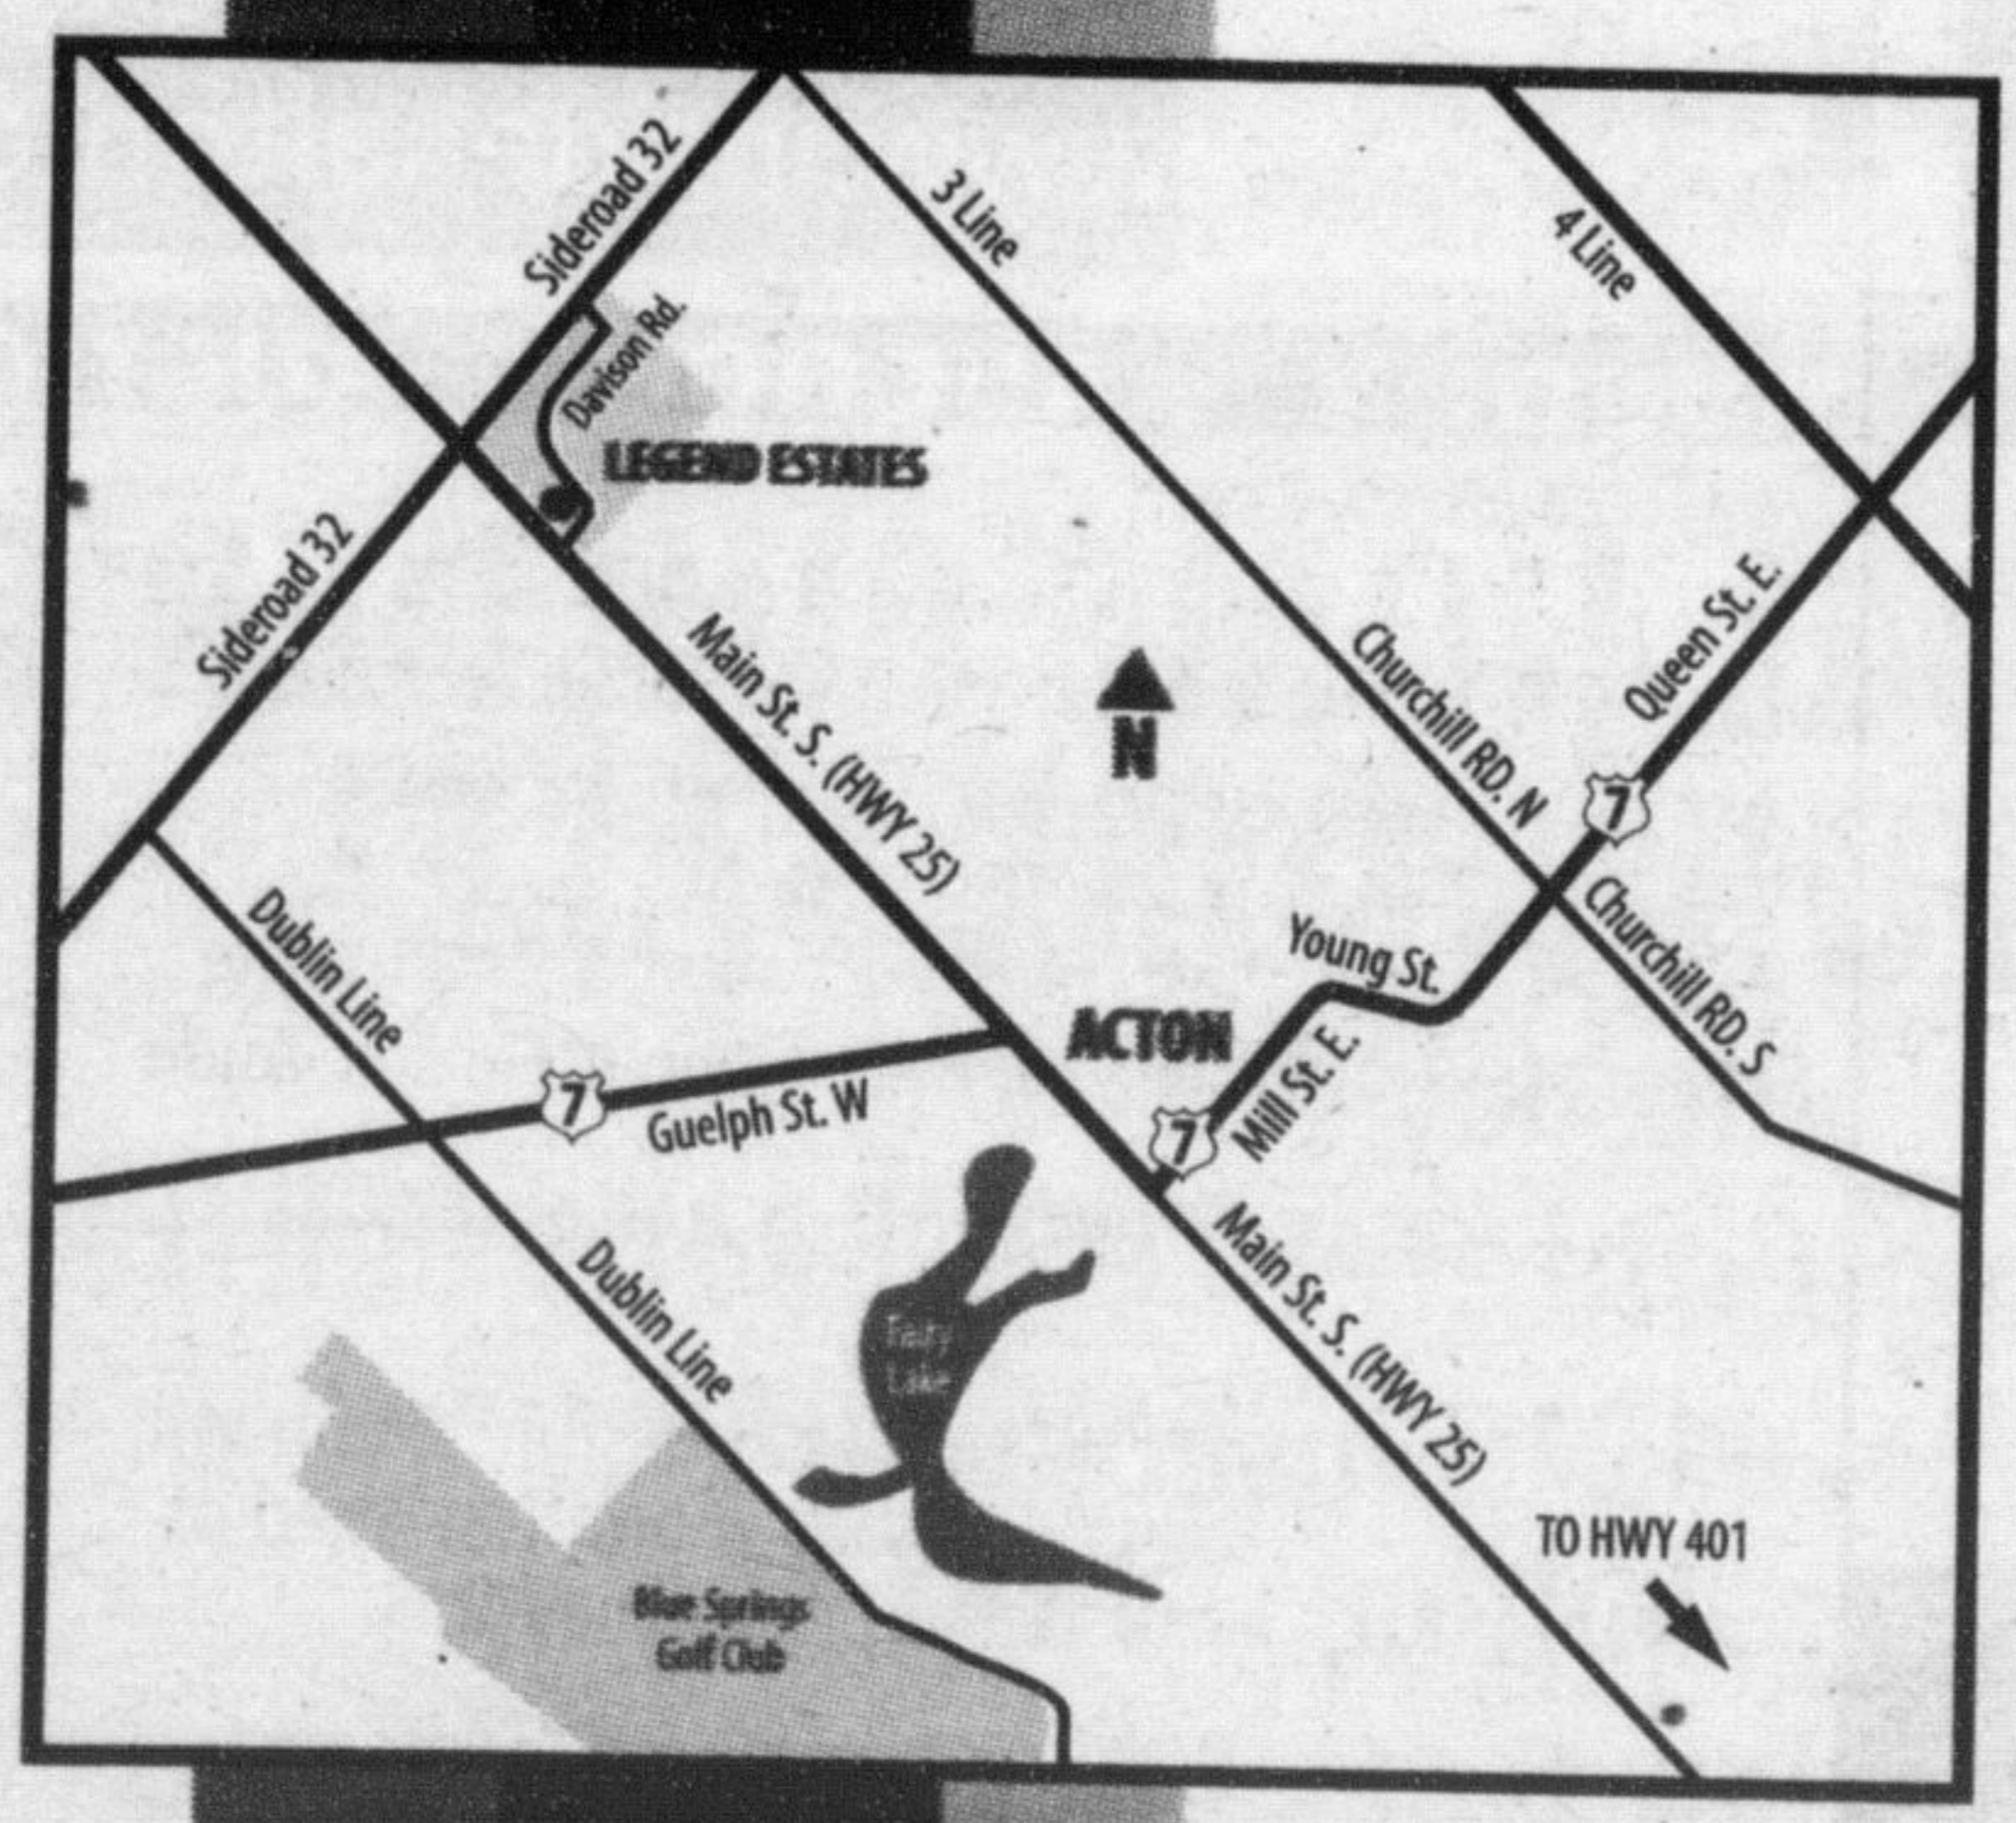

WWW.LEGENDESTATESACTON.COM

BROKER DOMINIC LUCIANO OF RE/MAX PROFESSIONALS INC. **RE/MAX**
CALL OUR HOME HOTLINE (905) 828-HOME (4663)
MODEL HOME NOW OPEN!
Saturday & Sunday 1 to 4 pm, or By Appointment

Prices and specifications subject to change without notice E.&O.E. Renderings are artist concept only.