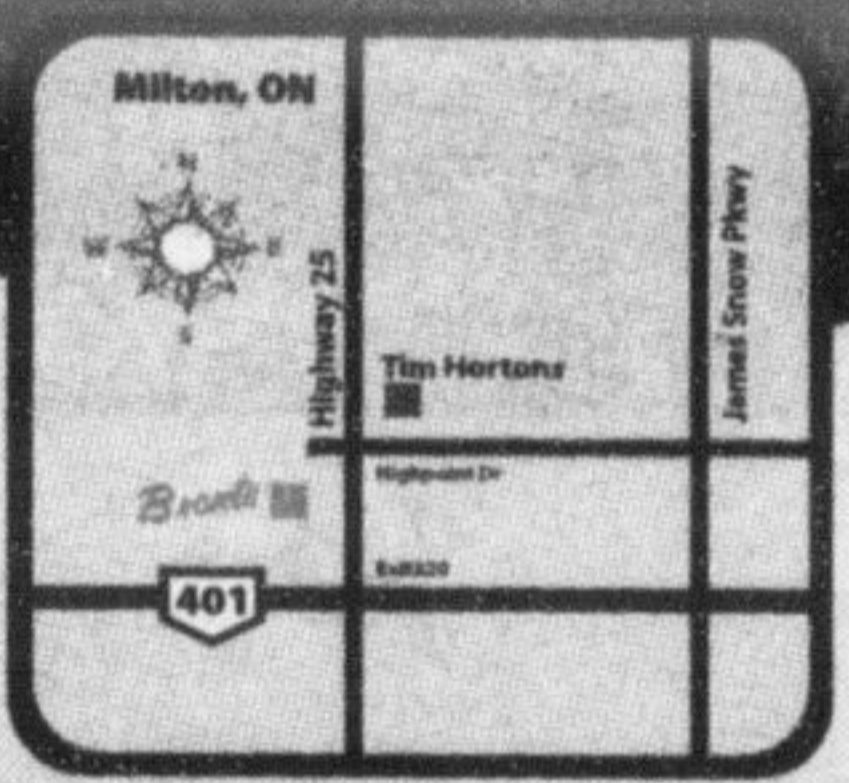

IS YOUR  
MOTORHOME  
READY FOR  
VACATION?

**Bronte TIRE**  
& ALIGNMENT

Check your  
Motorhome Alignment!

- Car and Truck Tires
- Easy On/Off access from the 401

24/7 Mobile Service: 647-502-8232

905-878-7841 • 1-877-978-7841 8420 Hwy. 25 (RR #25) Milton