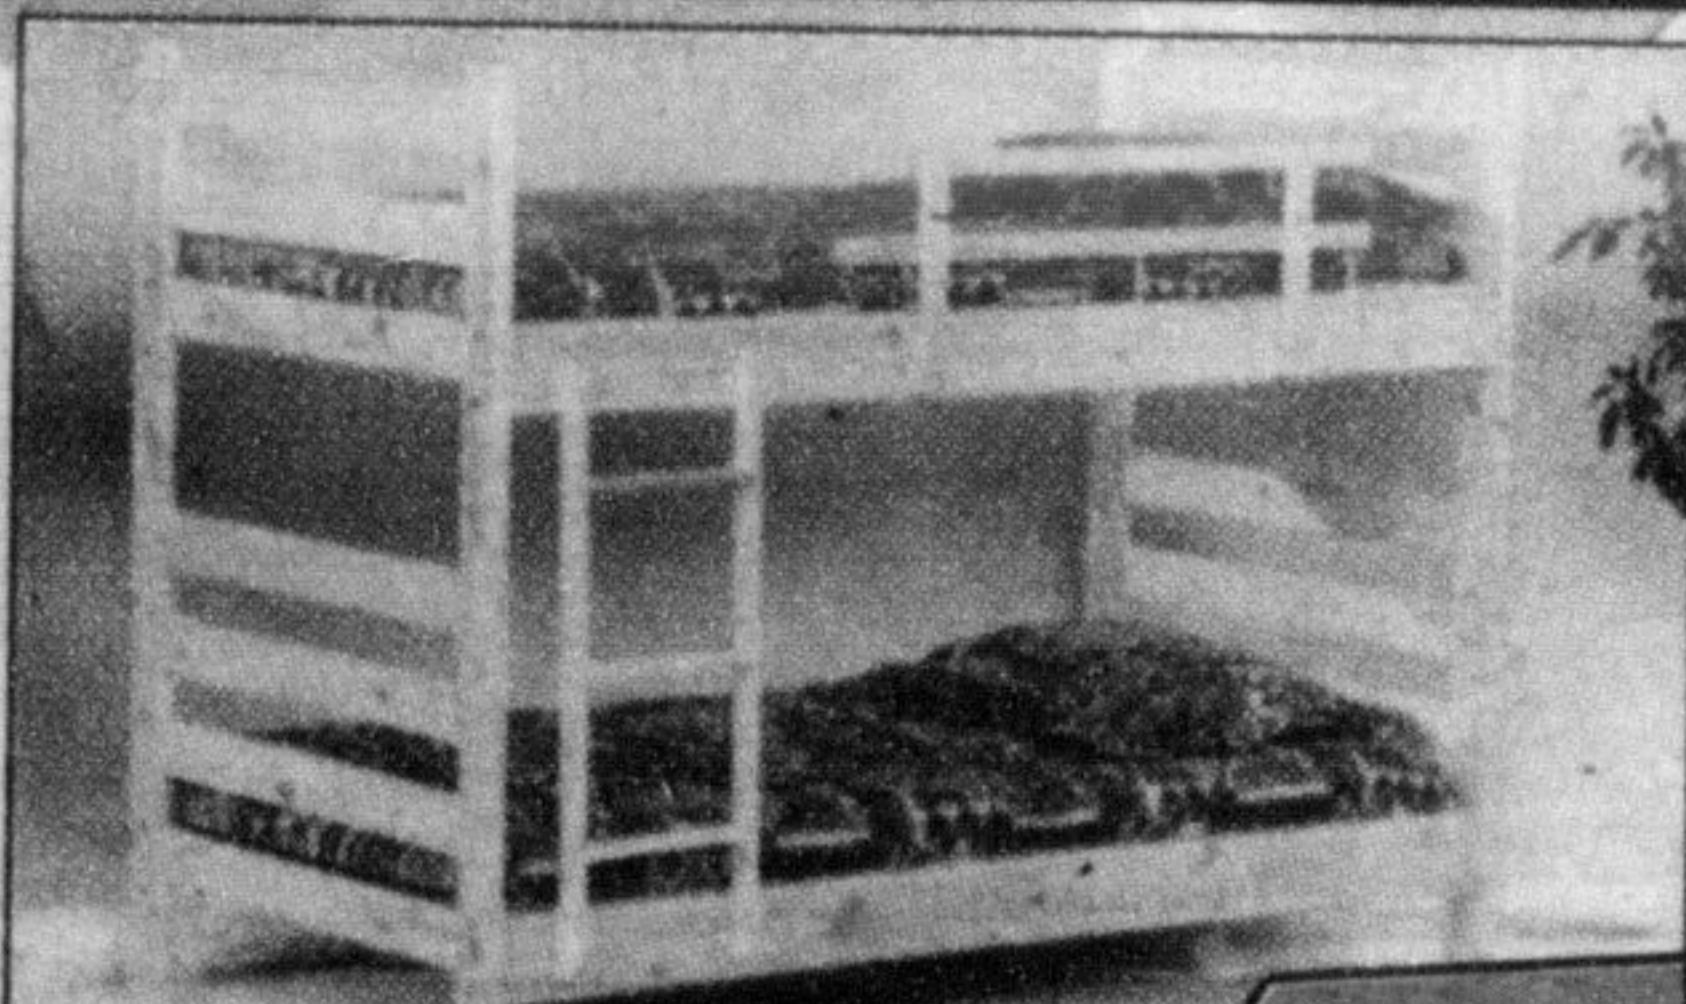

BUNK BEDS

HARVARD - NATURAL OR MAPLE $249