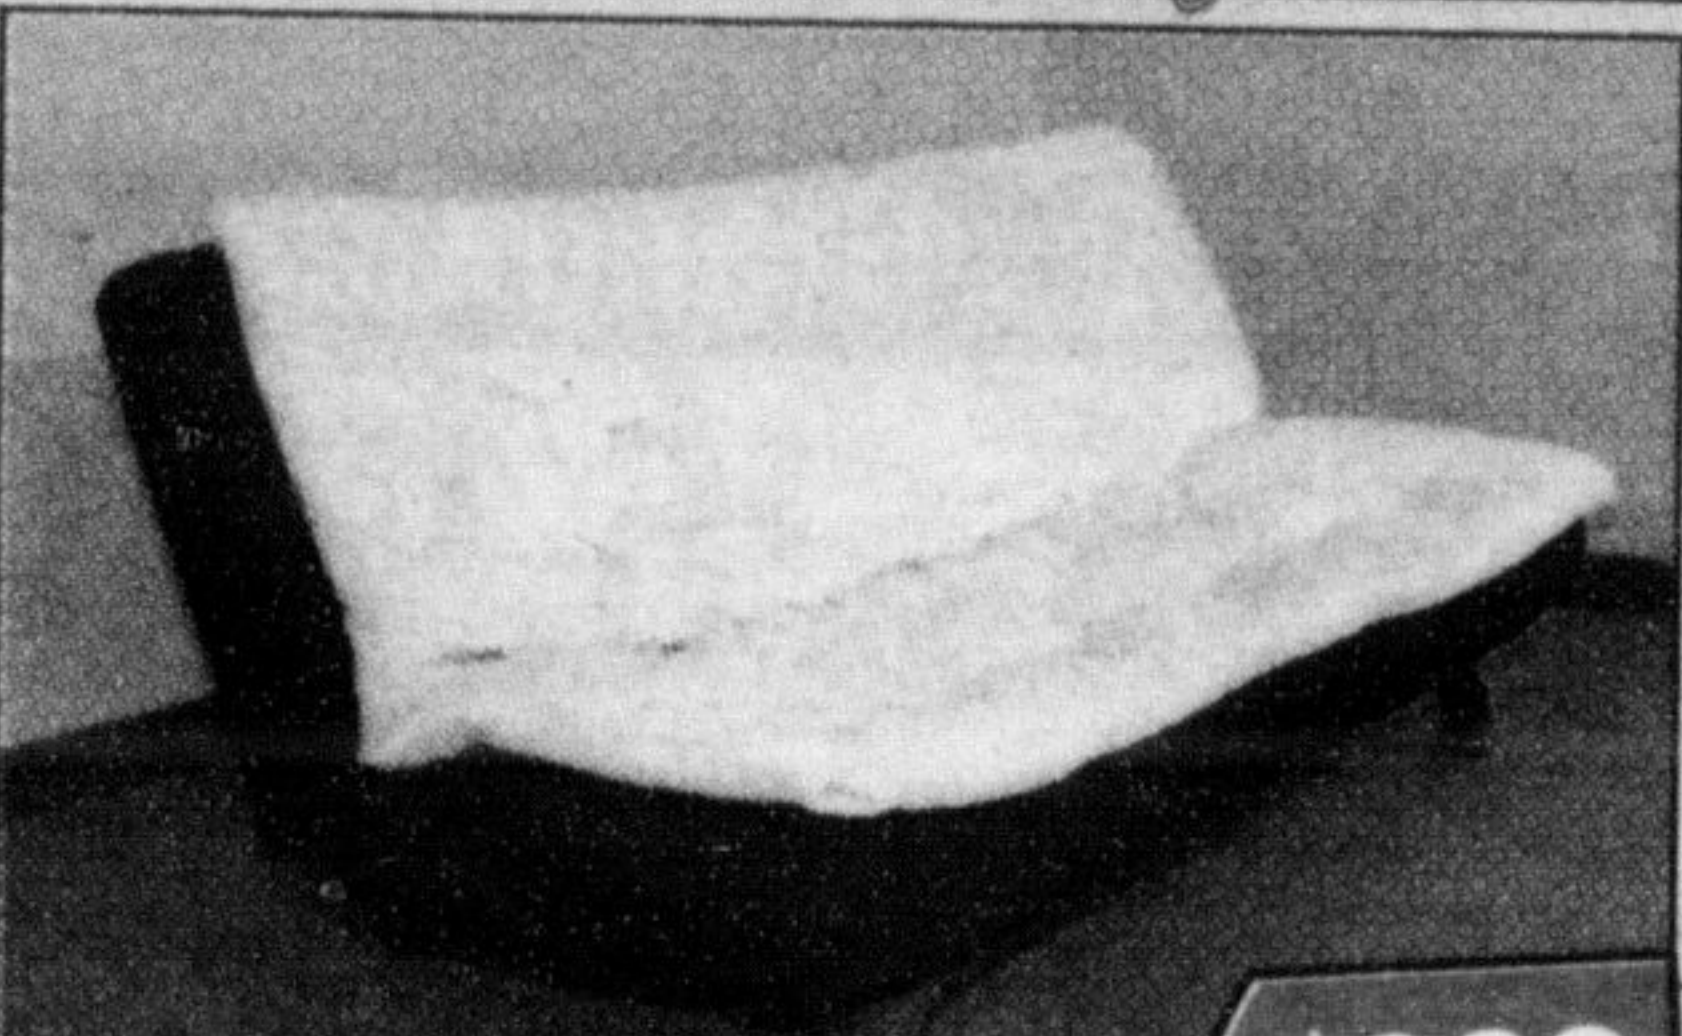

Double 219 Set 349 Single Set 289  
Queen 239 Set 399  
King 369 Set 619  
**Single Mattress \$179**  
15 Year Warranty

**VANESSA - BLACK FINISH \$129**

**PEARL - REMOVABLE PILLOW TOP COVER \$299**

**IRON FUTON - BLACK \$269**