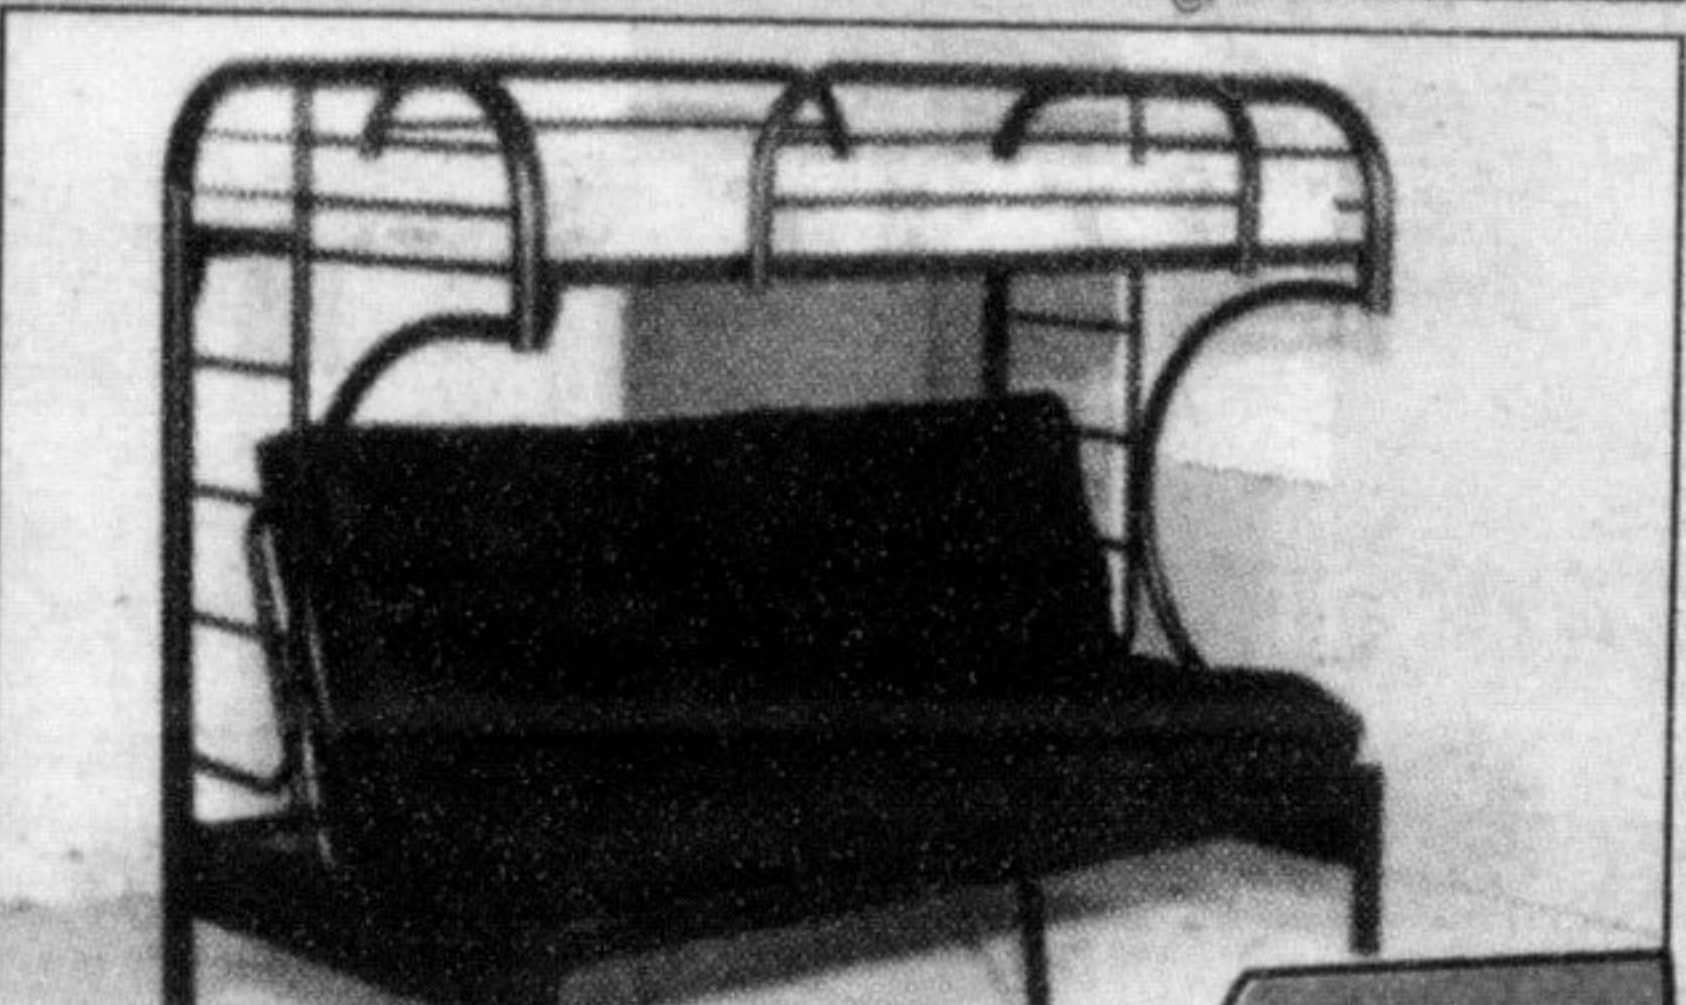

With Any Mattress Set Purchased Over \$500!

**DAY BEDS**

**WATERFALL - WHITE ENAMEL \$119**

**SOFA BEDS**

**CARACAL - PILLOW TOP COMFORT \$259**

**BUNK BEDS**

**HARVARD - NATURAL OR MAPLE \$249**

**Cushion Top**

Double 219 Set 349 Single Set 289  
Queen 239 Set 399  
King 369 Set 619  
**Single Mattress \$179**  
15 Year Warranty

**VANESSA - BLACK FINISH \$129**

**PEARL - REMOVABLE PILLOW TOP COVER \$299**

**IRON FUTON - BLACK \$269**