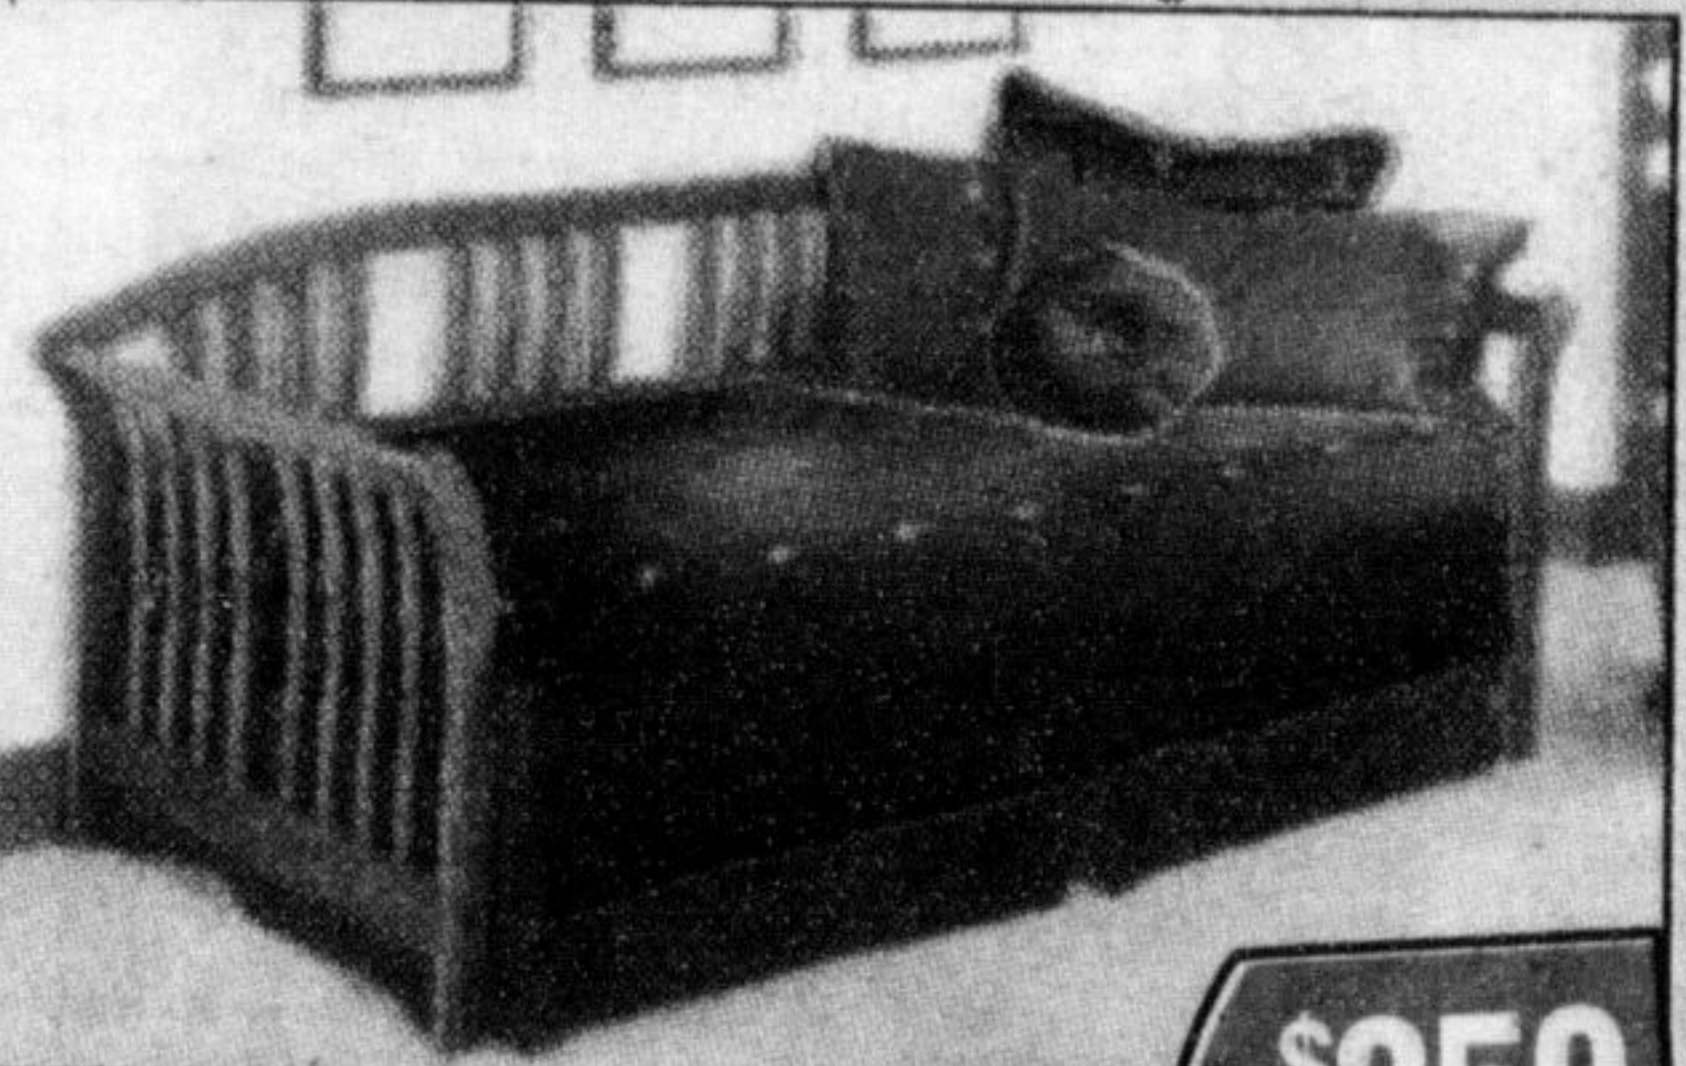

Double 219 Set 349 Single Set 289  
Queen 239 Set 399  
King 369 Set 619  
**Single Mattress \$179**  
15 Year Warranty

**VANESSA - BLACK FINISH \$129**

**PEARL - REMOVABLE PILLOW TOP COVER \$299**

**IRON FUTON - BLACK \$269**

**Pedic Euro**

Double 289 Set 449 Single Set 399  
Queen 329 Set 499  
King 499 Set 799  
**Single Mattress \$259**  
15 Year Warranty

**SALEM - MAHOGANY FINISH \$359**

**CLOUD - MULTI POSITION & INCLUDES CUSHIONS \$329**

**MILAN - TWIN/DOUBLE - MAPLE OR PINE \$499**

**Rest Master**

Double 379 Set 589 Single Set 519  
Queen 449 Set 679  
King 629 Set 1059  
**Single Mattress \$329**  
25 Year Warranty

**MATTRESSES FROM \$59 • BEDROOM SUITES FROM \$849 • CUSTOM SIZE MATTRESSES**