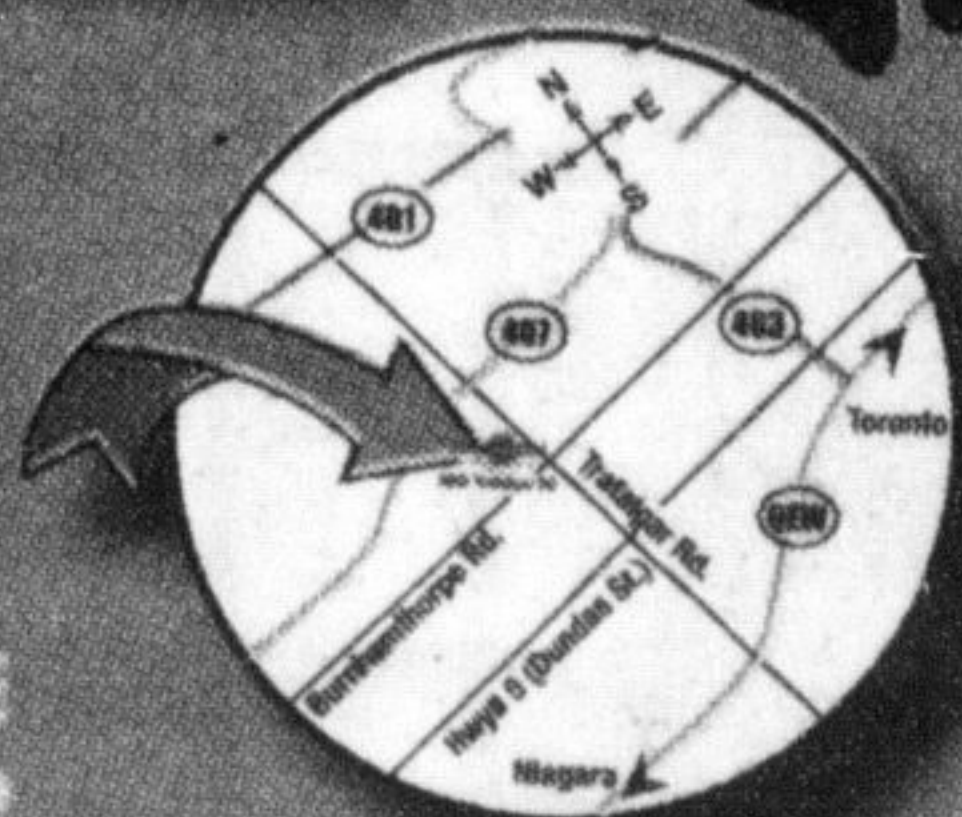

AT 15 • MILTON CHAMPION Friday, May 29, 2009