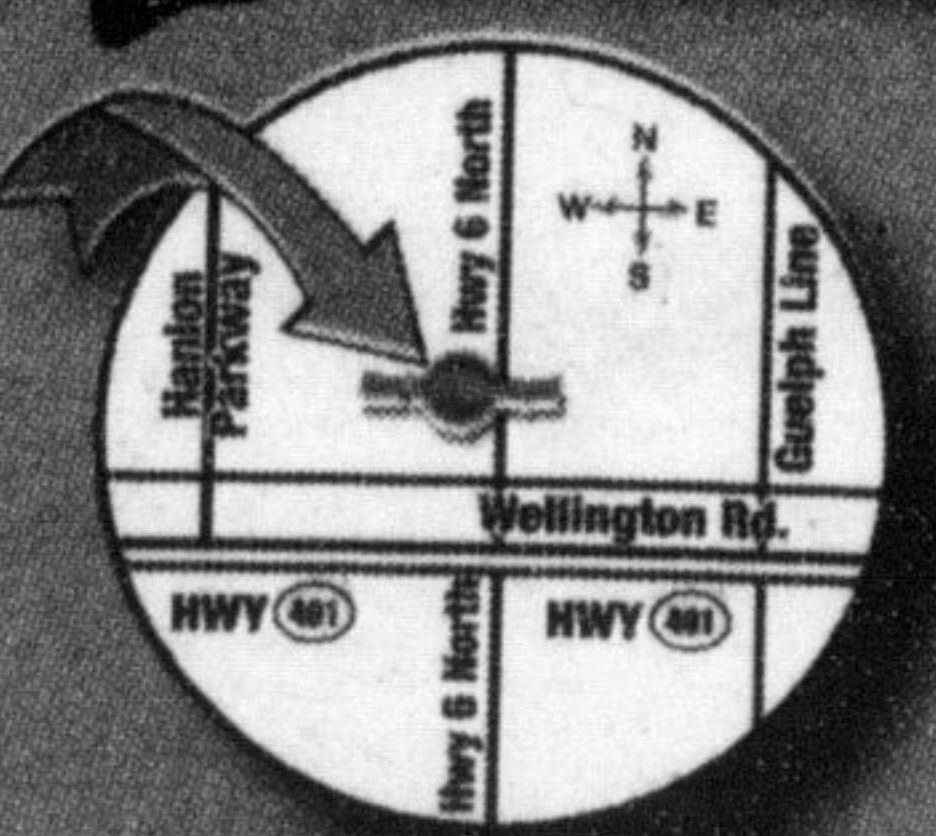

AT 15 • MILTON CHAMPION Friday, May 29, 2009