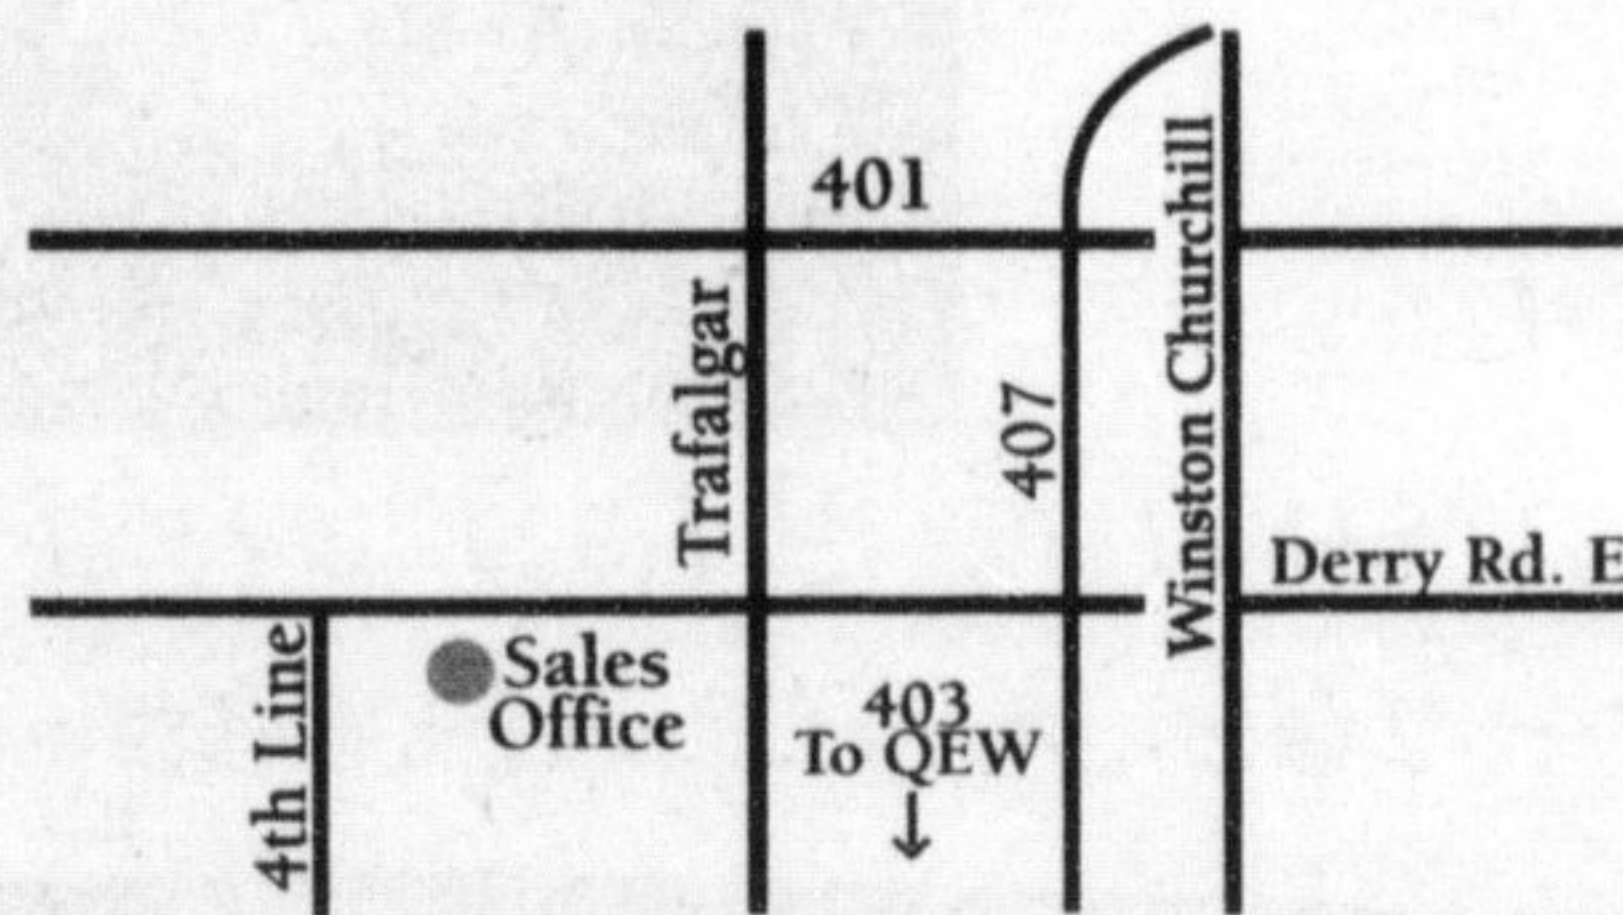

# Now You'll Find A Whole Neighbourhood Of Affordable SPIRIT in Hawthorne Village.

NOW OPEN!

A New Release Of Detached Homes From \$259,990.

Our new collection of SPIRIT homes in Hawthorne Village in Milton have been so well received, we've now opened a new release of these *Unique* homes. They are affordably priced and offer the *Design* features that homeowners expect.

We're featuring 34', 36' and 43' detached homes in this new release. Come and catch the new SPIRIT of *Style* and *Affordability*. Thank you.

34' WideLot™, Plan 2, Elev. 'B'  
1,382 Sq. Ft., \$278,990

36' WideLot™, Plan 4, Elev. 'C'  
2,051 Sq. Ft., \$334,990