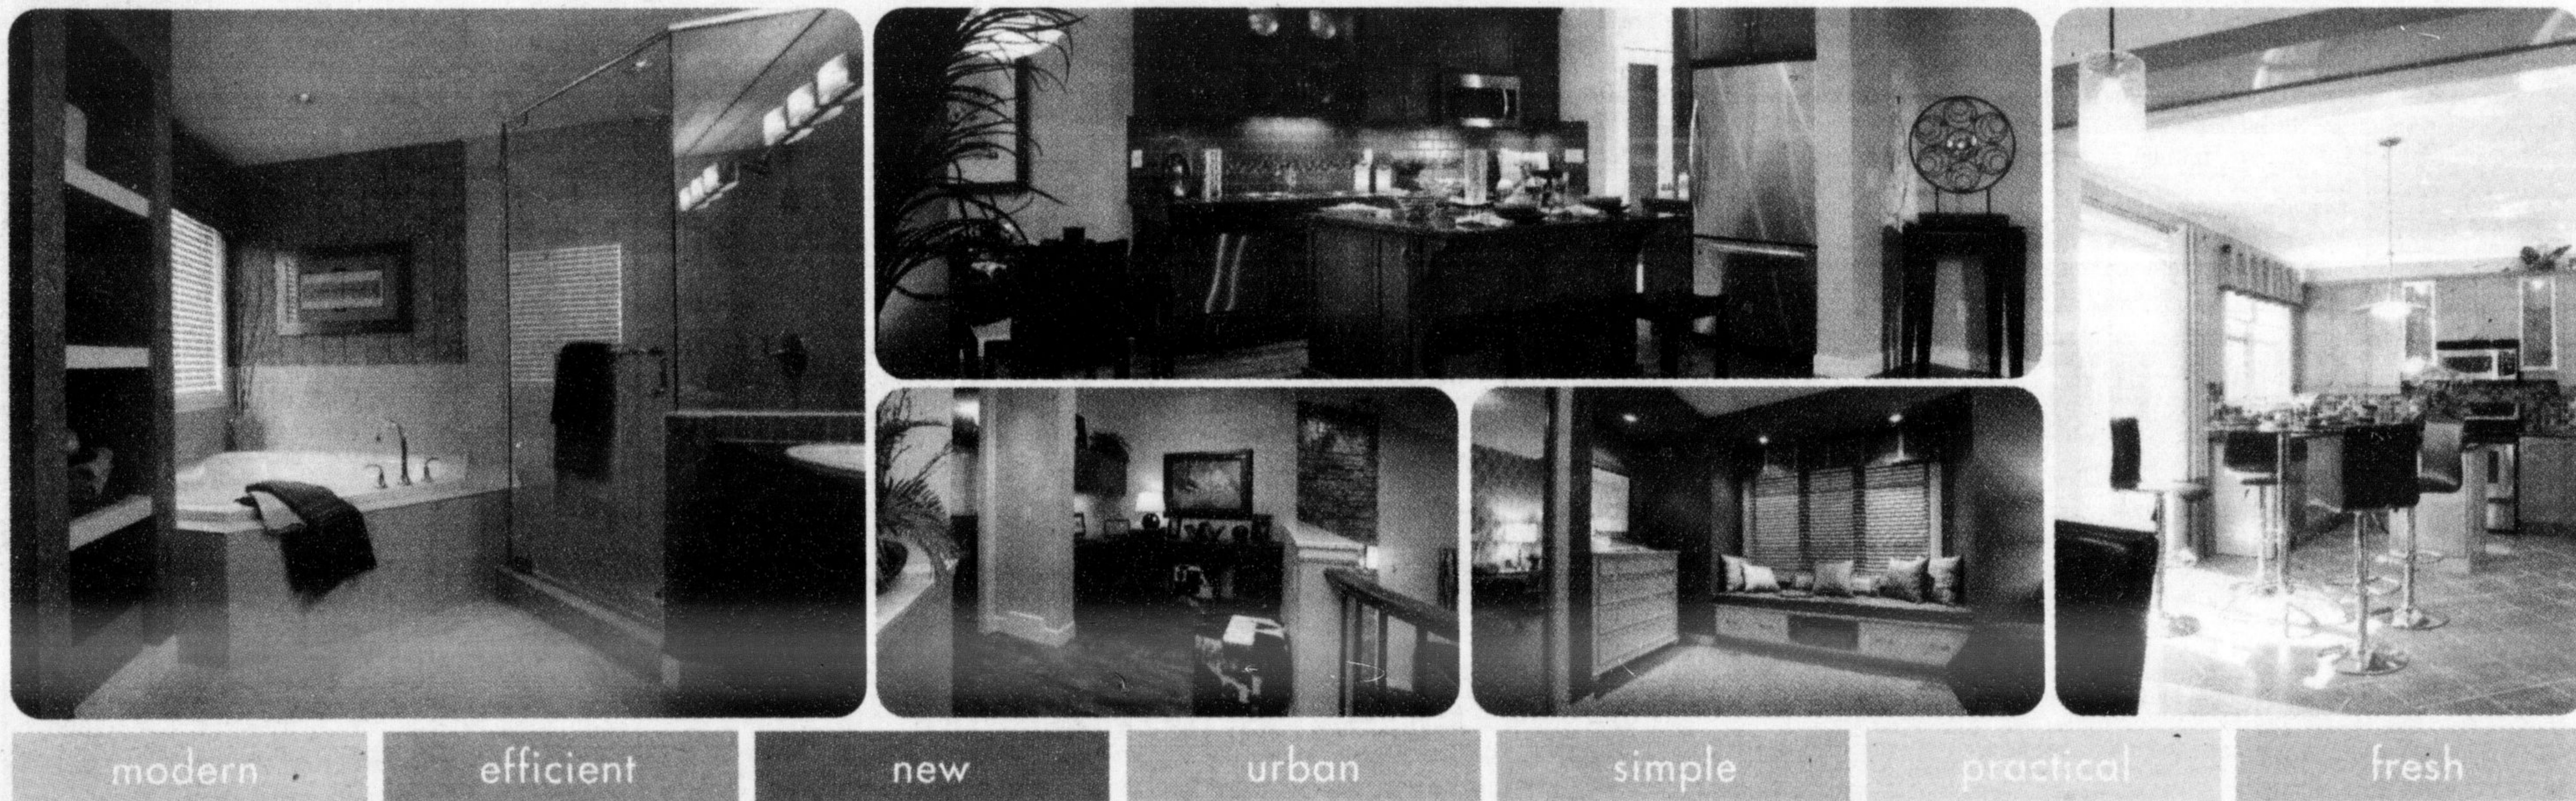

Now You'll Find A Whole Neighbourhood Of Affordable SPIRIT in Hawthorne Village.

NOW OPEN!

A New Release Of Detached Homes From $259,990.

Our new collection of SPIRIT homes in Hawthorne Village in Milton have been so well received, we've now opened a new release of these *Unique* homes. They are affordably priced and offer the *Design* features that homeowners expect.

We're featuring 34', 36' and 43' detached homes in this new release. Come and catch the new SPIRIT of *Style* and *Affordability*. Thank you.