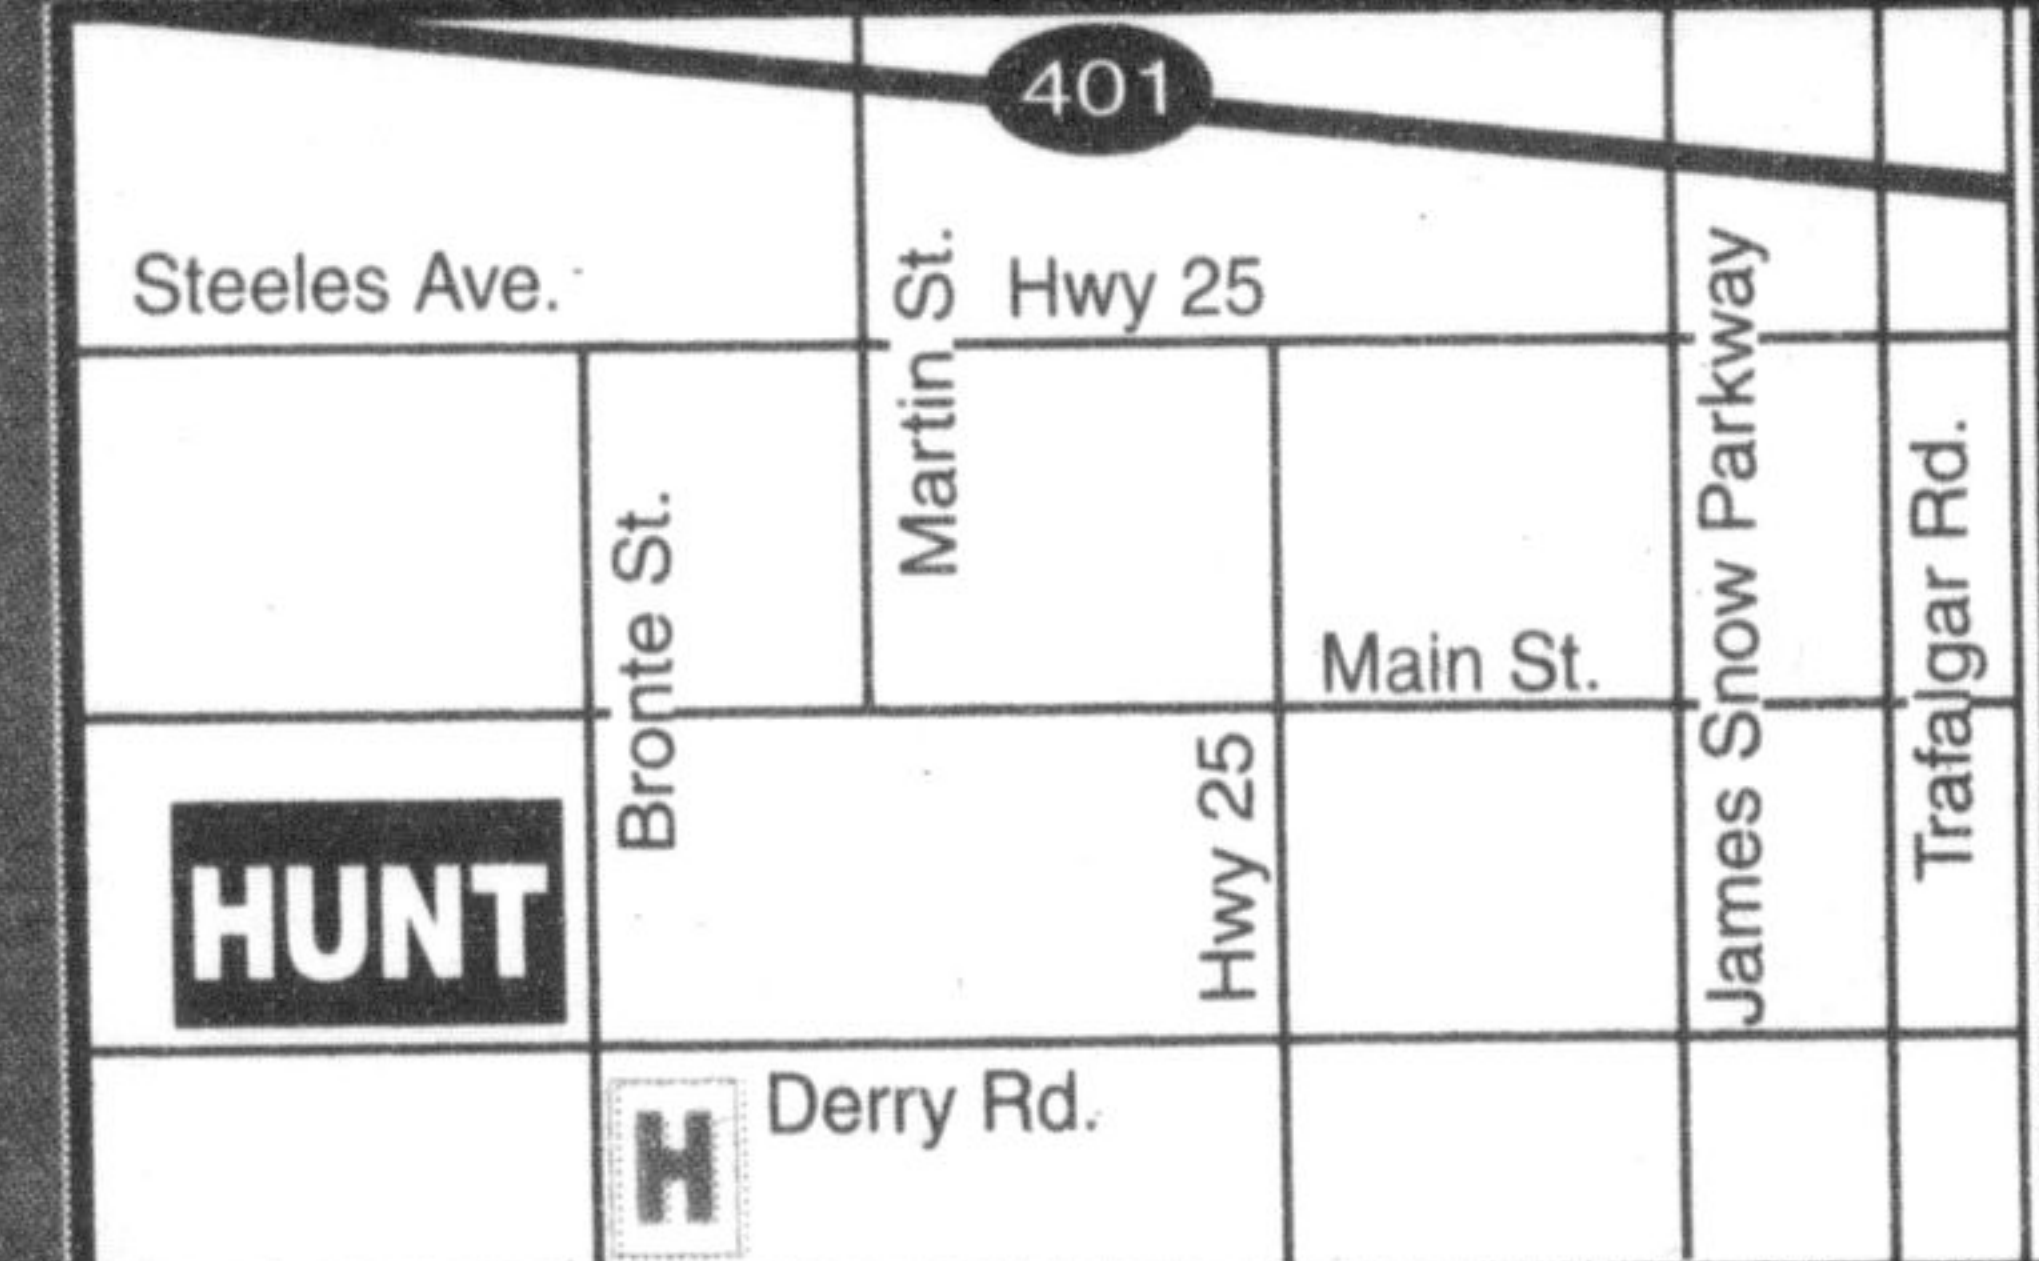

SALES: Mon-Thurs 9-8, Fri. 9-6, Sat. 9-5
SERVICE: Mon-Fri 8-5, Tues. 8-8, Sat. 8-12

SERVICE/PARTS:
www.huntchrysler.com
www.huntchrysler.ca

Wise customers read the fine print: † Subvent Bank Rates are O.A.C. Example borrowing $20,000 @ 1.99% over 60 month term. Payment $350.47 per month. Interest Charge $1,028.20. *New & company cars include all factory incentives. GST, PST & lic. fee due on delivery. See dealer for full details. Ad expires Tuesday, April 7, 2009.