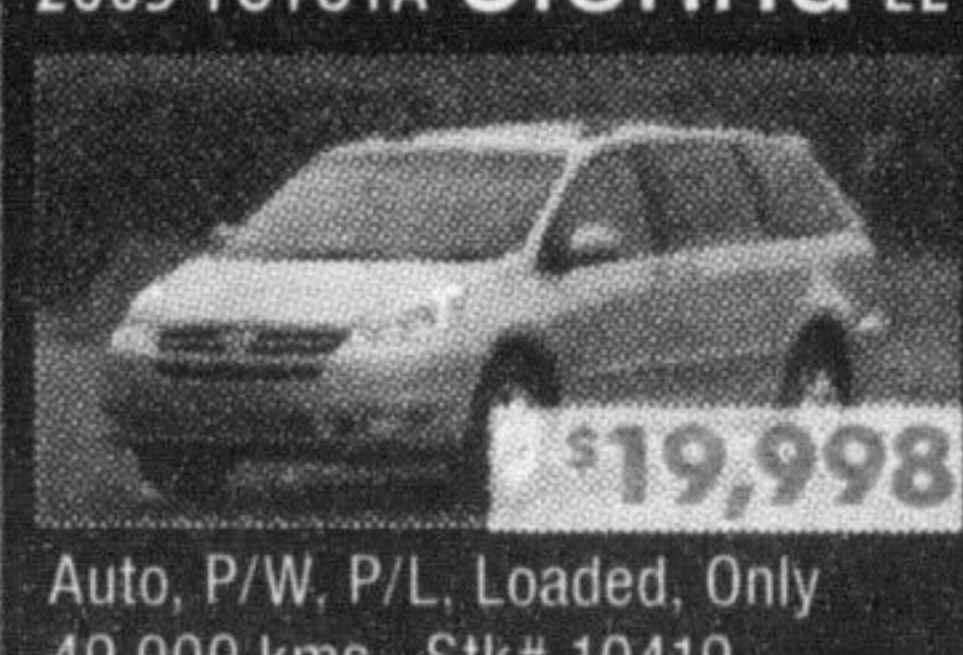

2005 TOYOTA Sienna LE