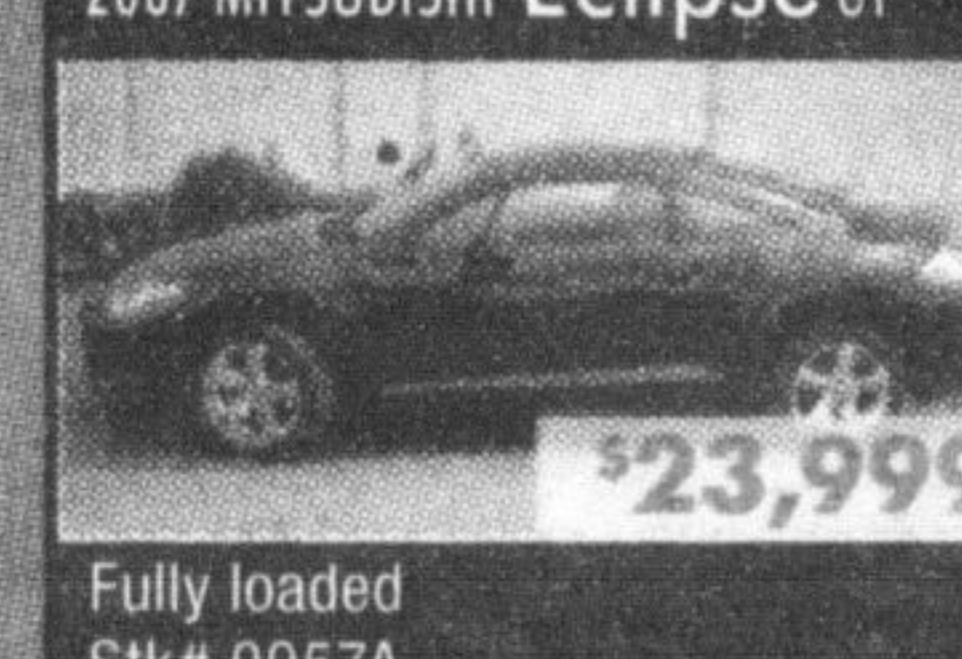

2007 MITSUBISHI Eclipse GT

*Bi-weekly payments are based on the following: Tribeca: $290 down, 72 months @ 6.5%, COB (Cost of Borrowing) $9500. † All prices are plus Administration Fee, License and all applicable taxes. Vehicles may not be exactly as illustrated. See Oakville Mitsubishi for details.