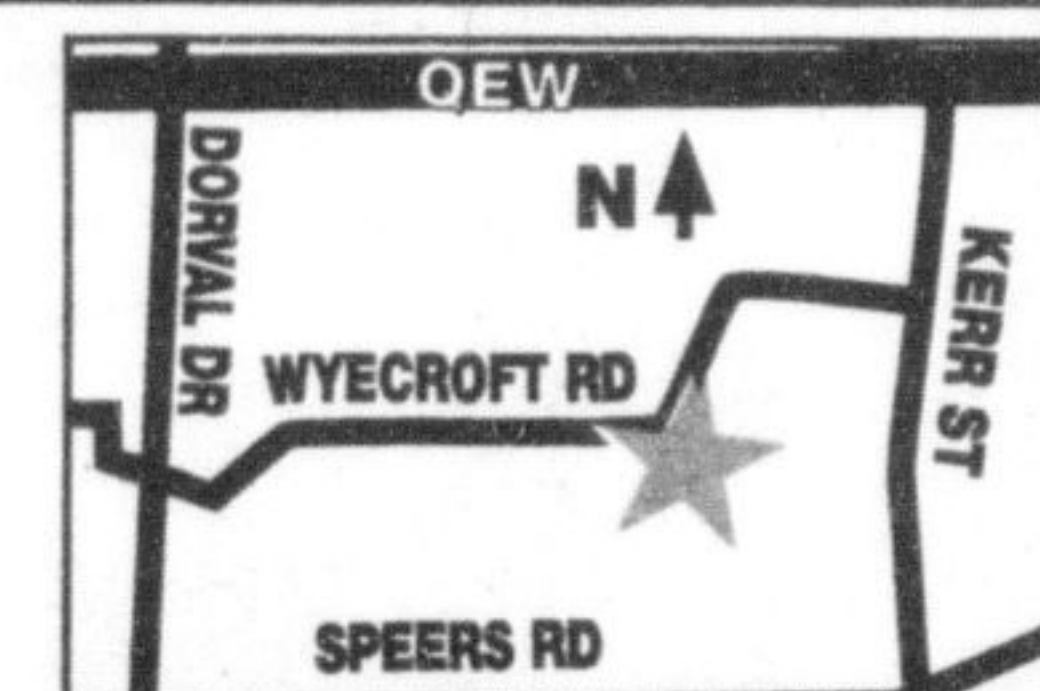

OAKVILLE MITSUBISHI

2008 ECLIPSE SPYDER GPT

6 Cyl., Fully Loaded with Leather, Body Side Moulding & Ground Effect. Stock #0909

$292 BI-WEEKLY

2009 LANCER

Auto, Air, Dual Air Bag, Power Windows, Power Locks, CD Player, ABS. Stock #0897

2009 OUTLANDER ES

2009 OUTLANDER ES

Auto Transmission (CVT) with MIVEC III Automatic, 2.4L, A/C, PW/PL, CD Player & more, 16" Alloy Wheels, Privacy Glass, Heated Mirrors, Front & Side Air Bags, Roof Mounted Curtain Air Bags Stock #1028

NO PAYMENTS FOR
90 DAYS*

0%
48 MONTHS

RECEIVE A NO CHARGE DVD SYSTEM WITH EVERY '09 LANCER & '09 OUTLANDER PURCHASE

BASE MSRP **$17,798**

AIR & ABS **$2,000**

TOTAL MSRP **$19,798**

CASH SELLING PRICE ONLY **$16,199**

BASE MSRP **$24,998**

PREMIUM PAINT **$160**

TOTAL MSRP **$25,158**

CASH SELLING PRICE ONLY **$21,599**

MITSUBISHI MOTORS **RALLY DAYS**

* All prices are plus freight (Lancer $1310 only 1 left, Outlander $1410). Air tax $100, Gas tax $75, PDI $250, Admin, Auto ID & All Applicable Taxes. 2008 Eclipse Spyder Bi-weekly payments are $0 Down, For 72 months @ 0% interest - plus all applicable taxes. Cost of borrowing is $0. All incentives have been applied to purchase price. Some vehicles may not be exactly as illustrated. Please See us for 90 Day No Payment Offer.

OAKVILLE MITSUBISHI

191 Wycroft Road, Oakville
Between Kerr & Dorval
905-337-3388
www.oakvillemitsubishi.ca

Sales: Mon - Thurs: 9 am - 9 pm
Fri: 9 am - 6 pm
Sat: 9 am - 6 pm
Sunday: Closed
Service/Parts: Mon - Fri: 8 am to 5 pm
Sat: 8:30 am to 2 pm
Sunday: Closed

BEST BACKED CARS
IN THE WORLD

- Year/160,000 km Powertrain Ltd Warranty
- Year/100,000 km New Vehicle Ltd Warranty
- Year/Unlimited km Roadside Assistance

NEW STOCK ARRIVING DAILY

MITSUBISHI MARCH MADNESS SALES EVENT

INDOOR SHOWROOM