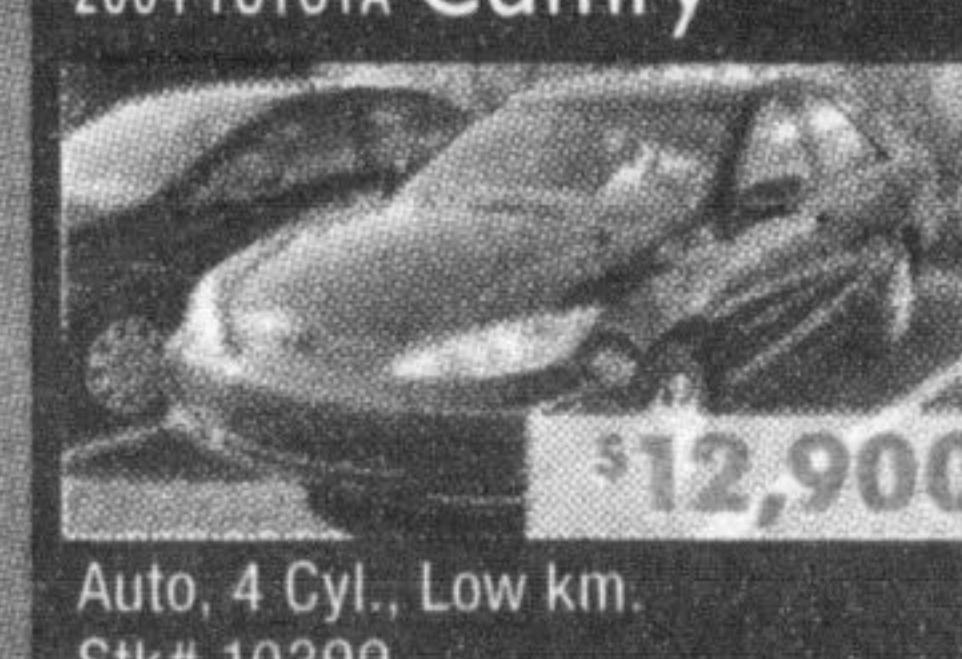

2004 TOYOTA Camry