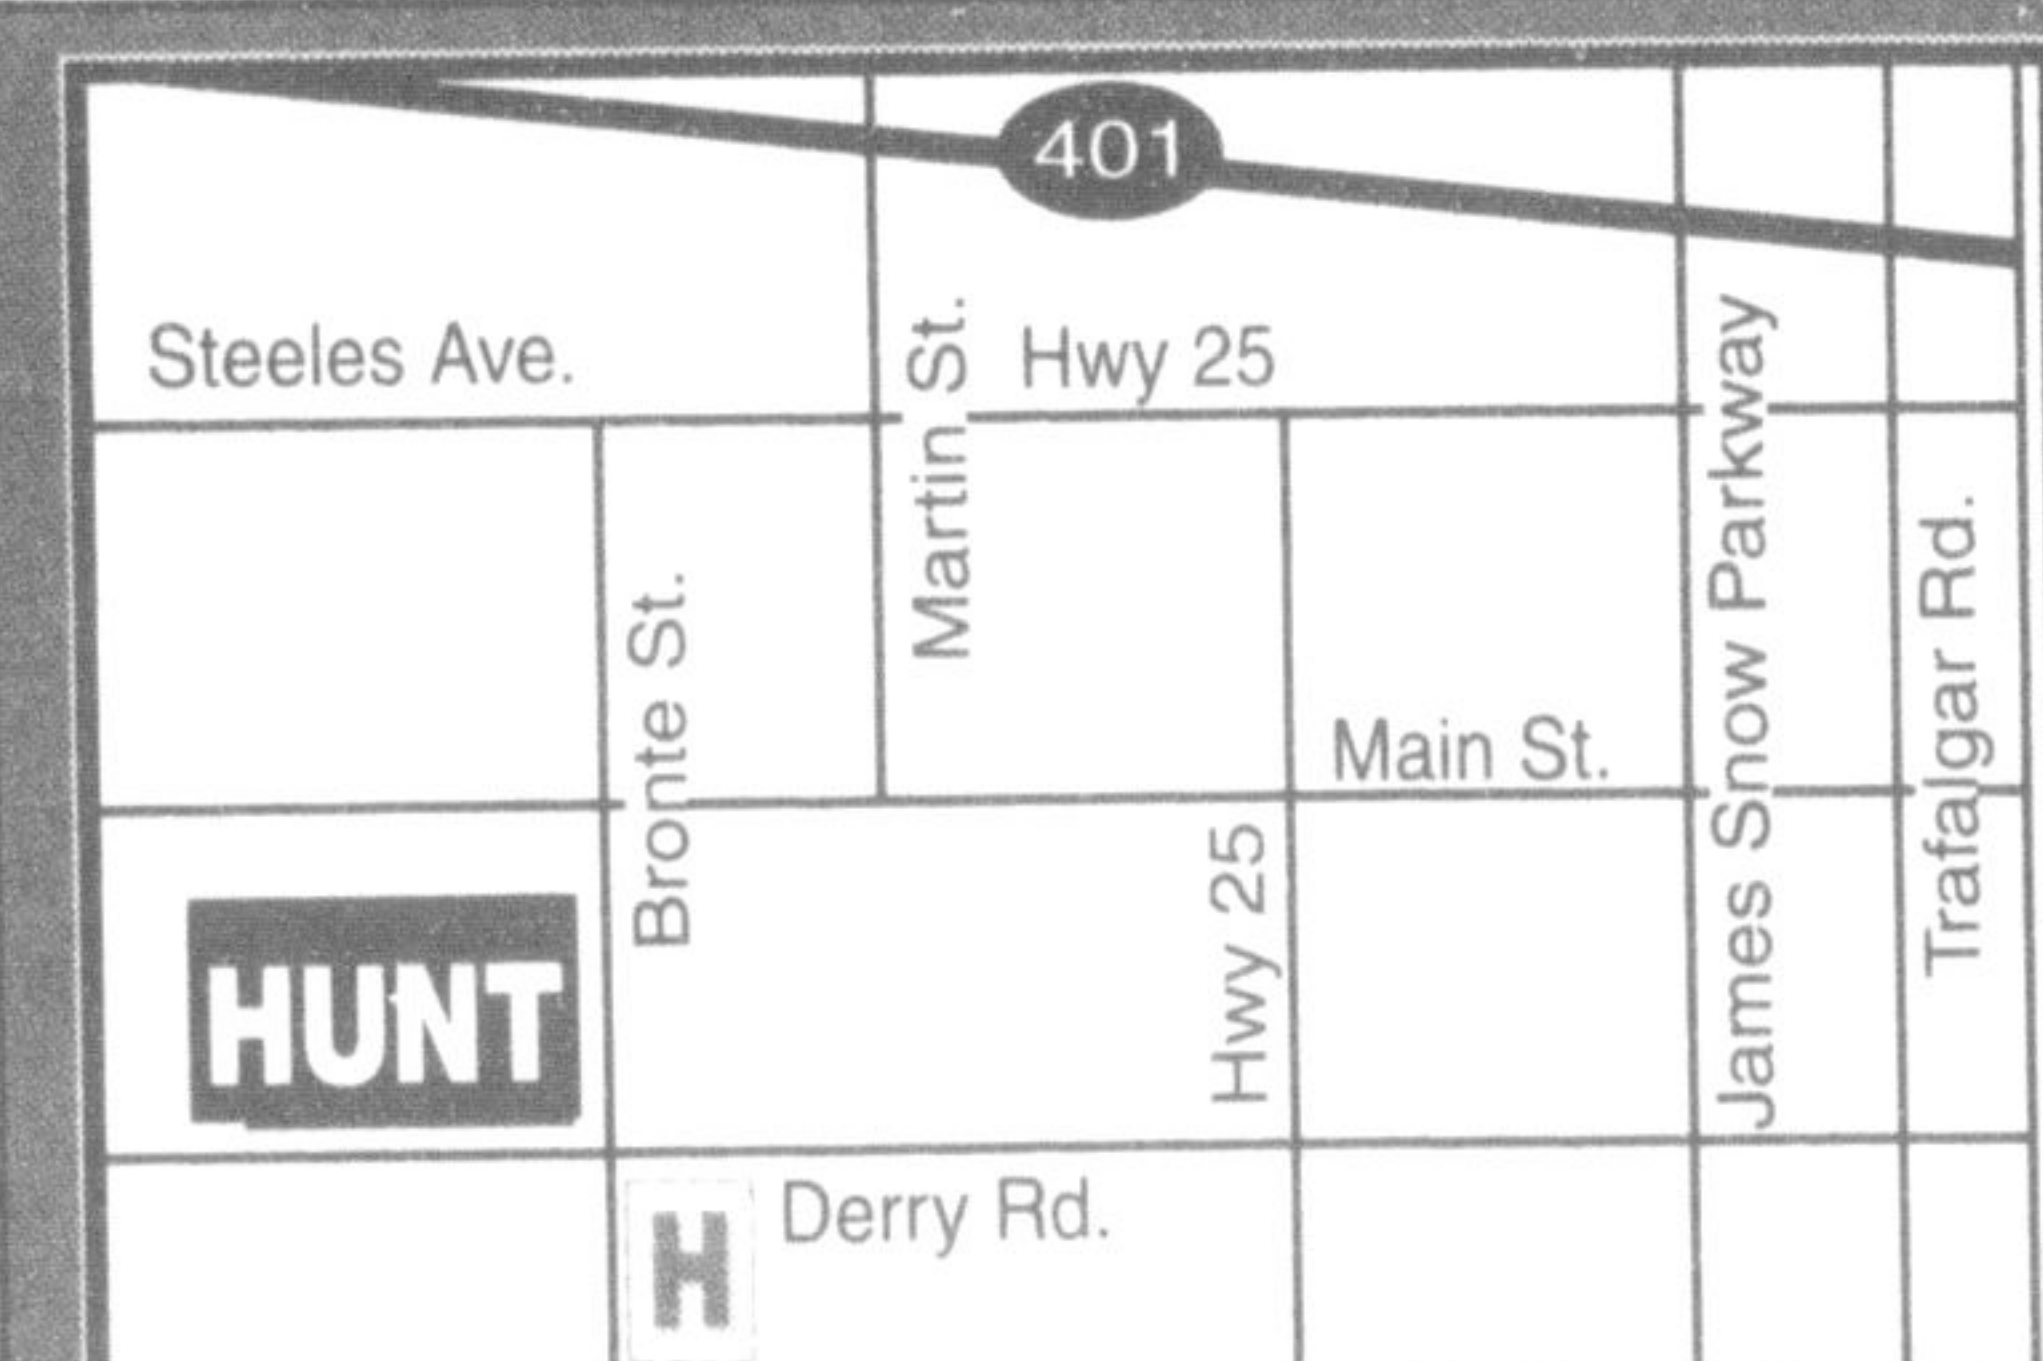

SALES: Mon-Thurs 9-8, Fri. 9-6, Sat. 9-5
SERVICE: Mon-Fri 8-5, Tues. 8-8, Sat. 8-12

SERVICE/PARTS:
www.huntchrysler.com

www.huntchrysler.ca

Your **Dealership**

500 BRONTE ST. S., MILTON

Wise customers read the fine print: *Sale price are plus Freight charges (2008 Grand Caravan $1,350, 2008 Dodge Dakota $1,200) Dealer administration fee, GST, PST, license fee due on delivery. All Cashbacks & Dealer Cashbacks has been deducted from Sale Prices. All cashbacks are before taxes. BonusCash is after taxes. Ad expires March 2nd, 2009.