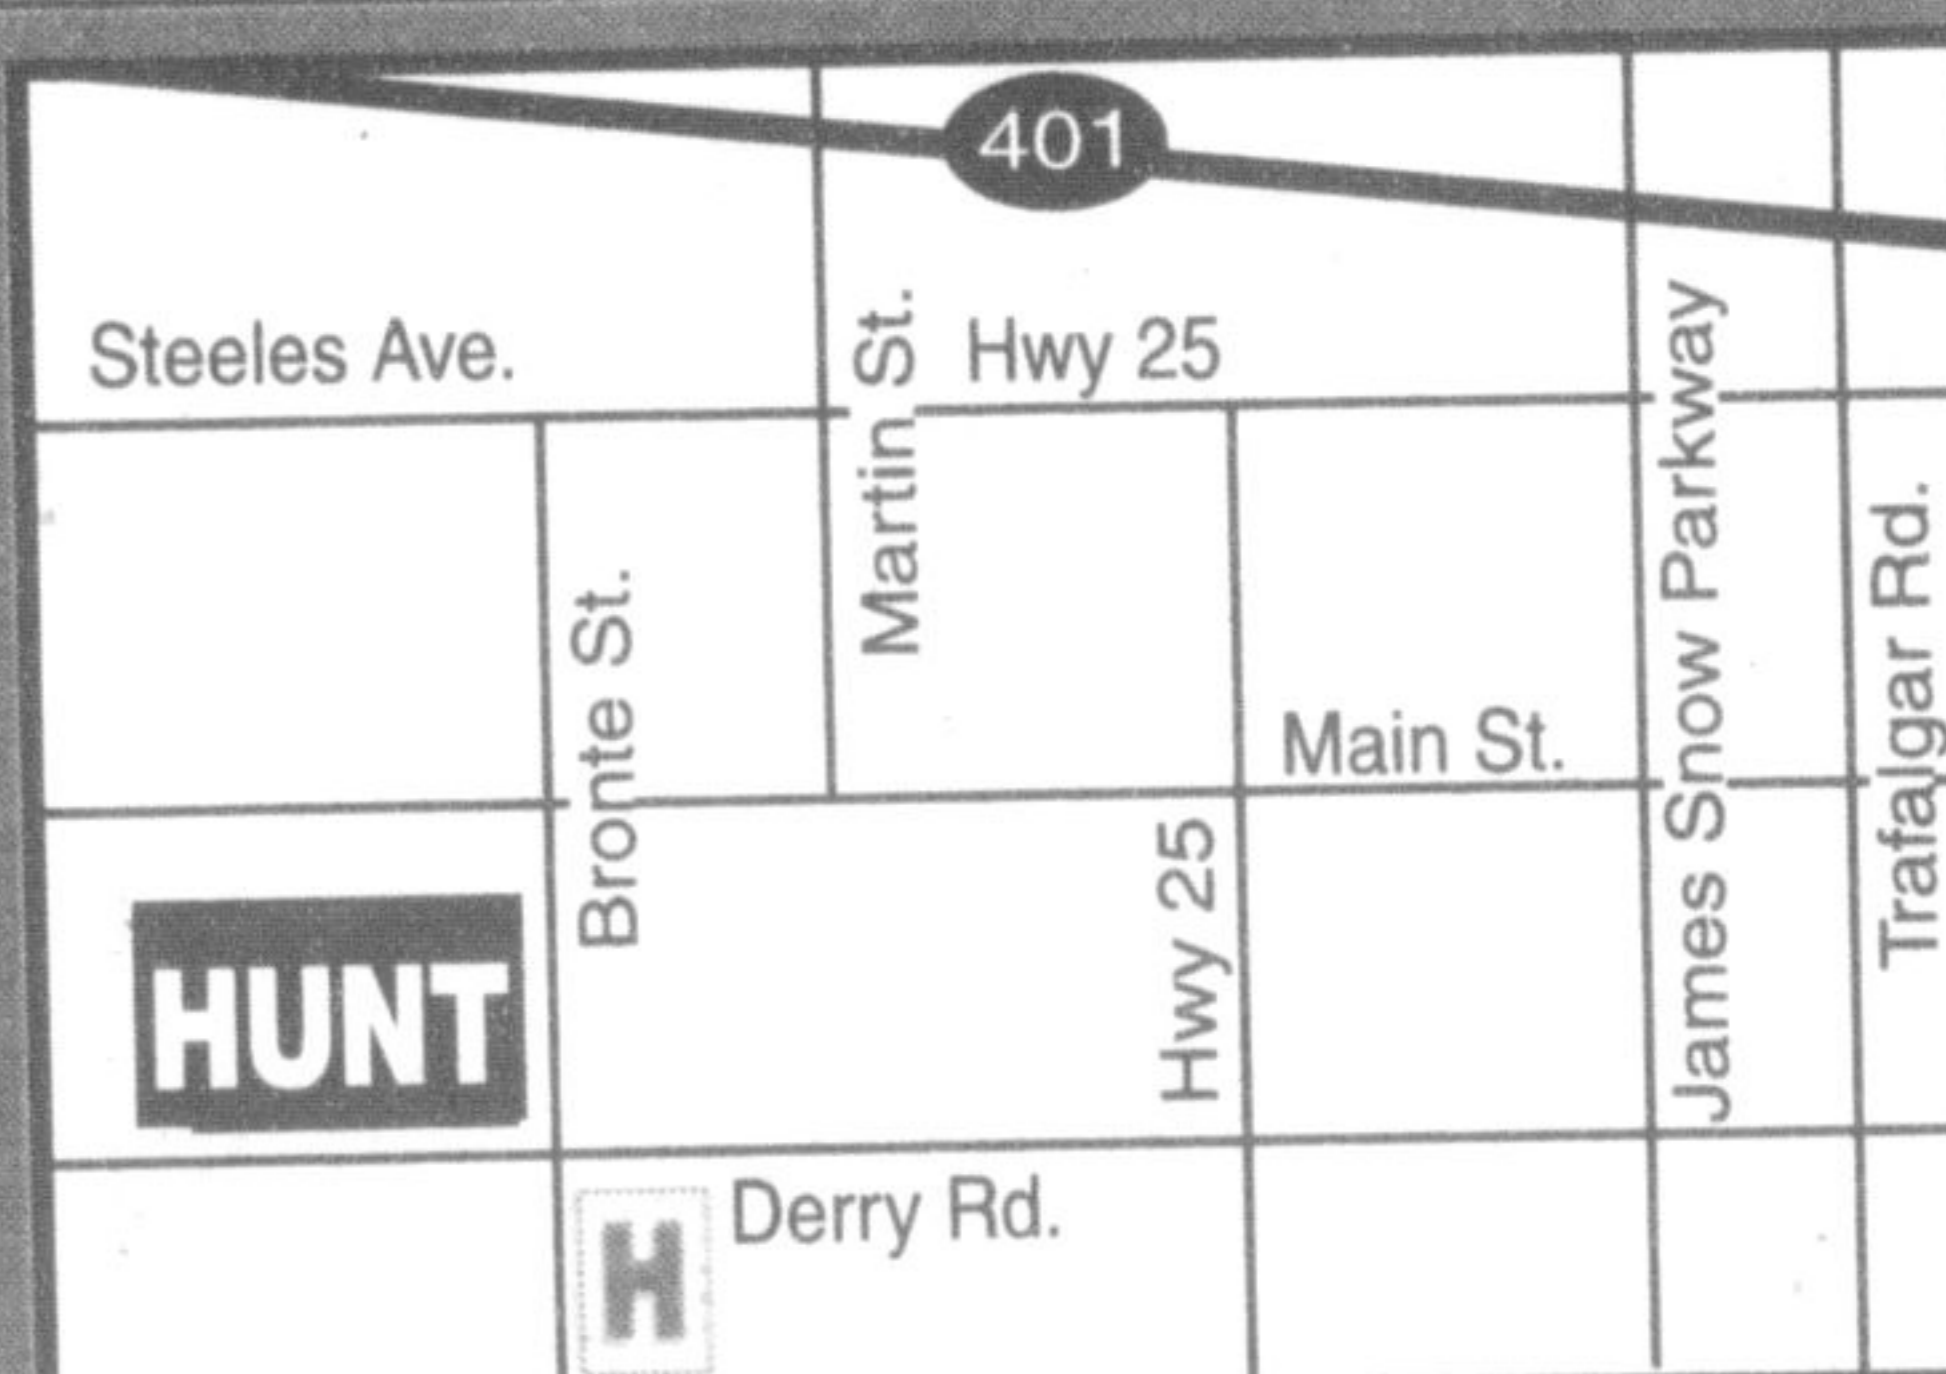

SALES: Mon-Thurs 9-8, Fri. 9-6, Sat. 9-5
SERVICE: Mon-Fri 8-5, Tues. 8-8, Sat. 8-12

SERVICE/PARTS:
www.huntchrysler.com

www.huntchrysler.ca

500 BRONTE ST. S., MILTON

Wise customers read the fine print: *All pre-own, admin fee, lic fee, GST, PST, due on delivery. Stk# P3607, P3657, P3566, P3728, P3724, former daily rentals † 0% for 60 mth term borrowing $30,000 @ 0% monthly payment $500 per mth O.A.C. All cashbacks are before taxes. Ad expires Feb 7th 5pm.