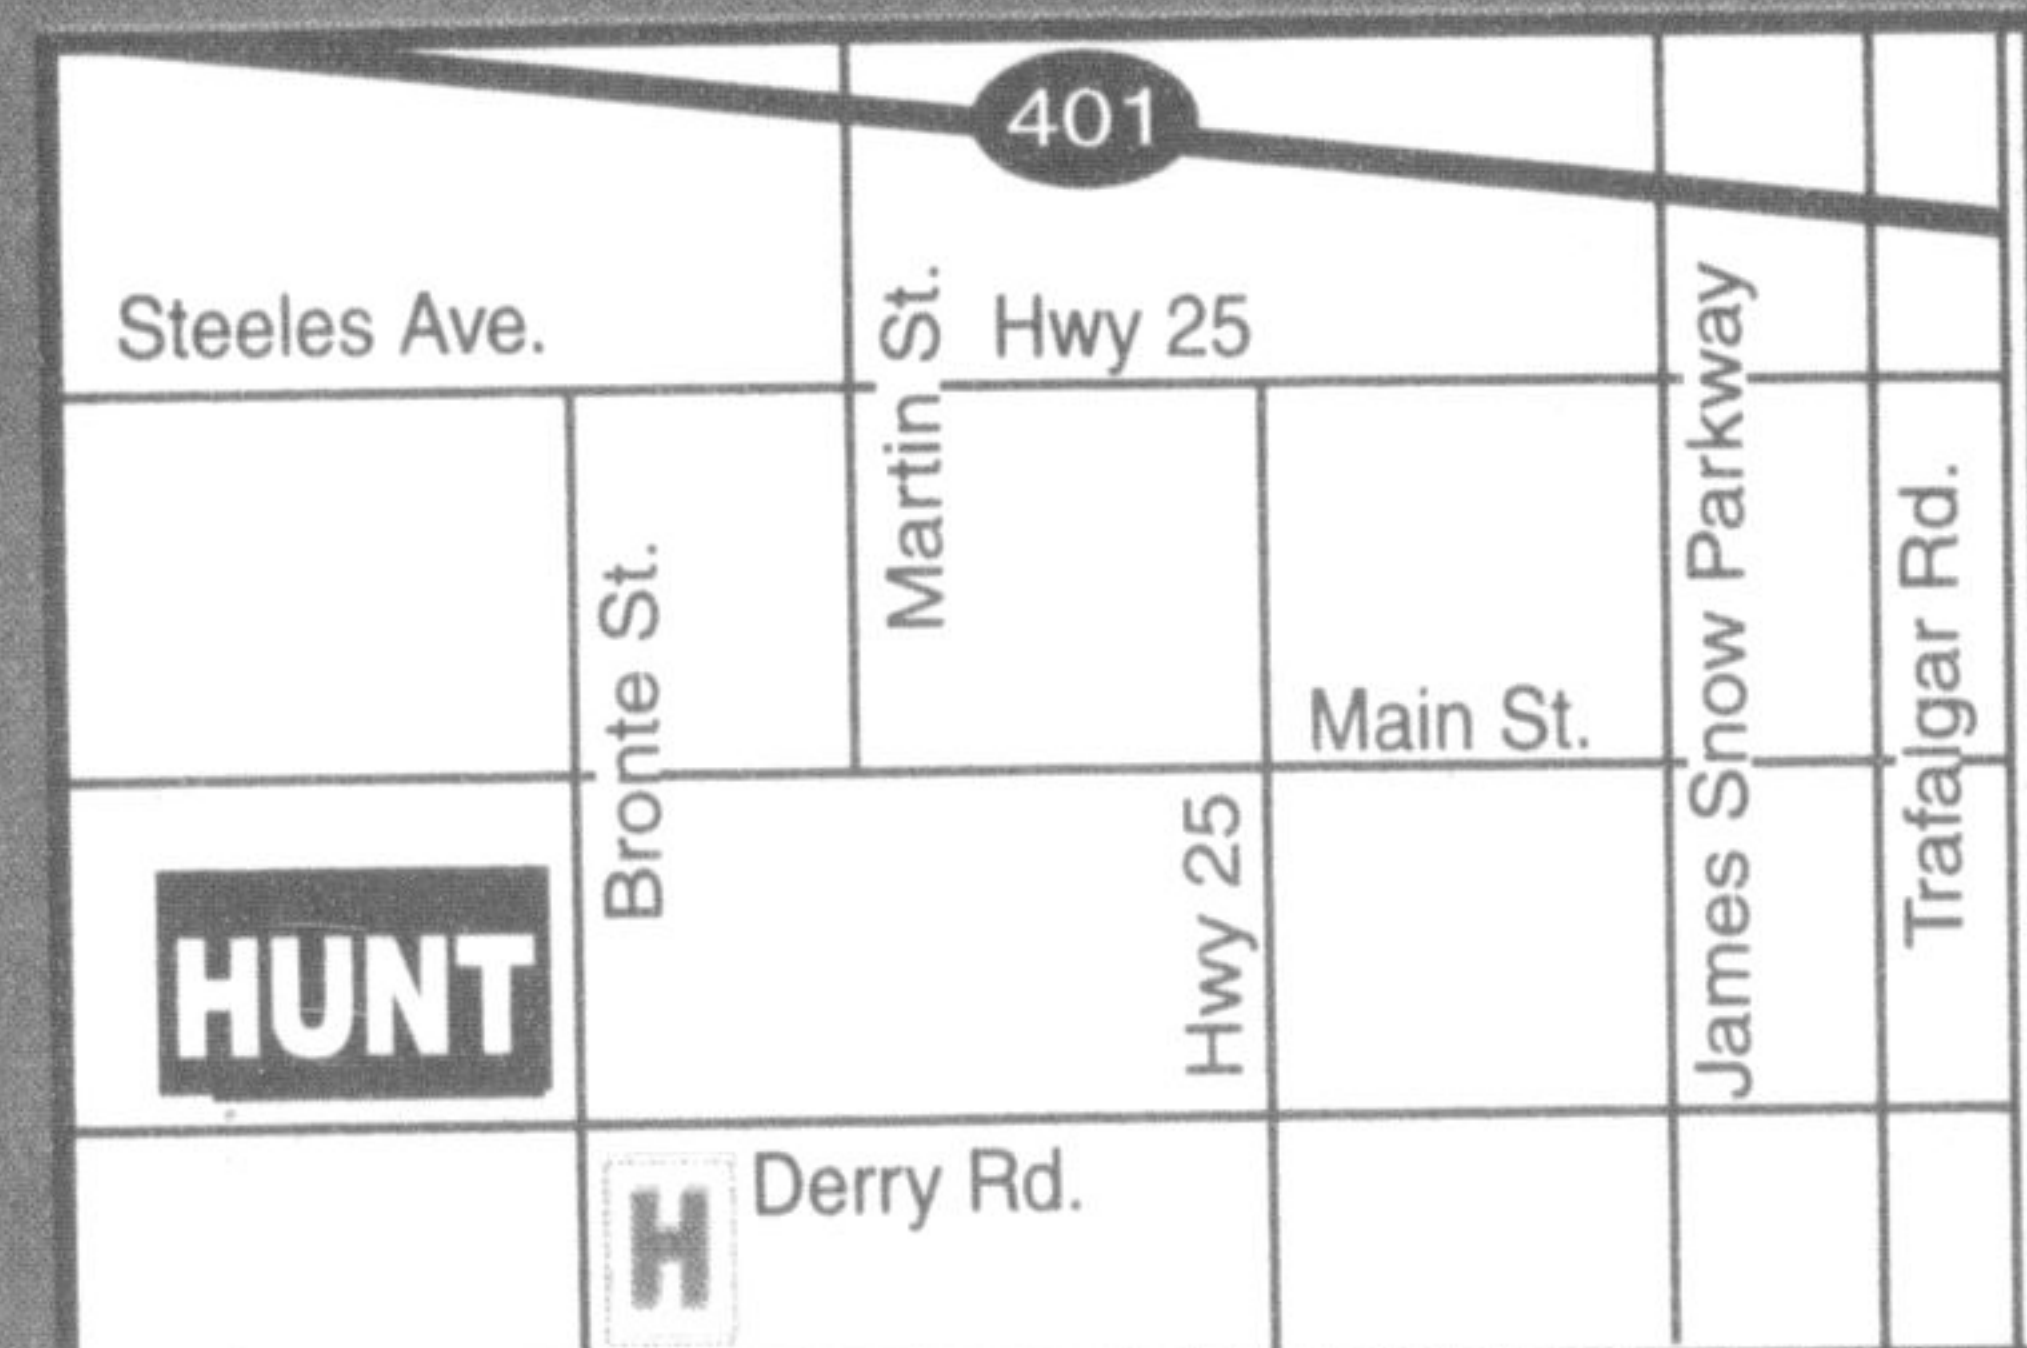

# Hunt

Chrysler Jeep

**Milton: (905) 876-2580**  
**Toll Free: 1-866-848-8816**  
**Email: sales@huntchrysler.com**

**Drive that extra mile! ☺**  
**We will make you smile!**

**500 BRONTE ST. S., MILTON**