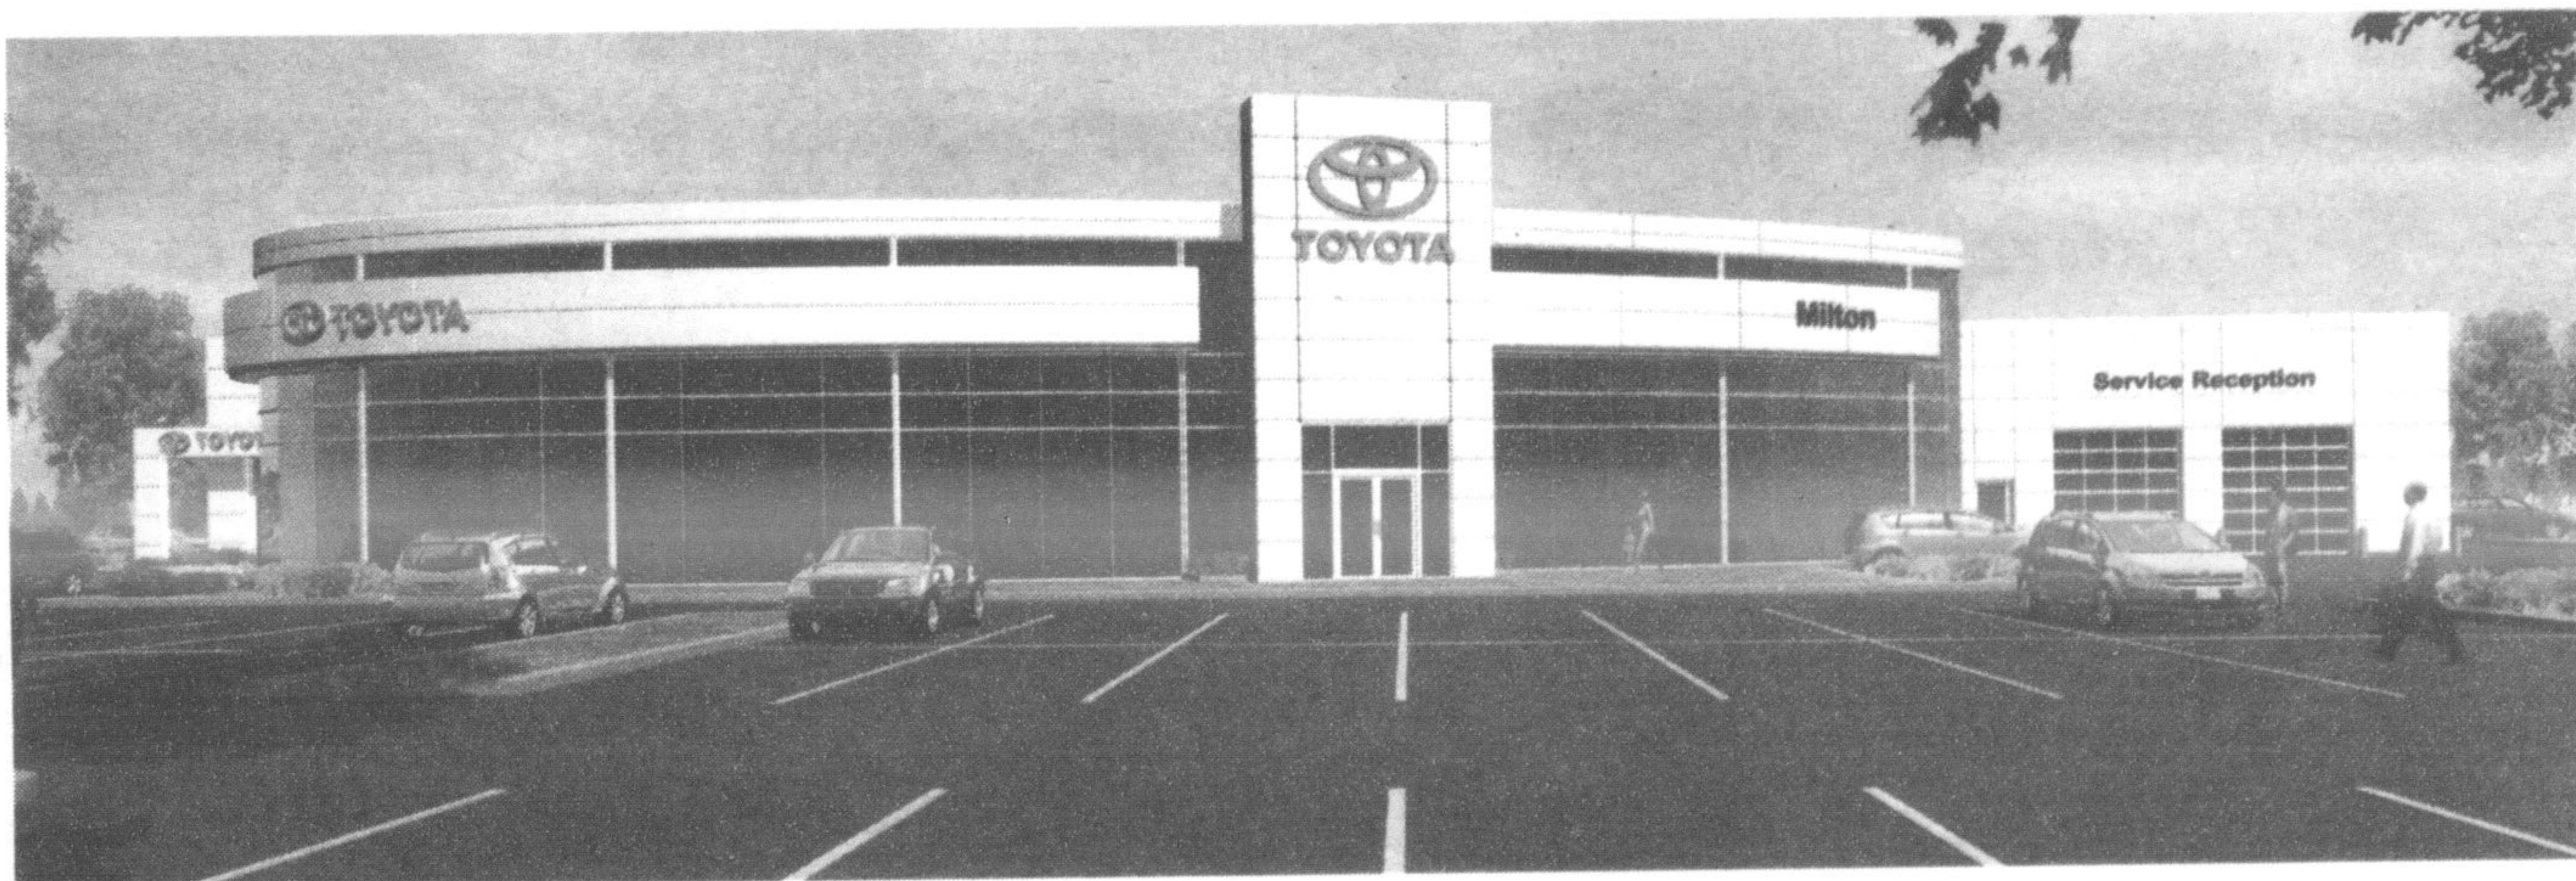

WE'VE MOVED

MILTON  TOYOTA

Now Open!

1245 Steeles Ave., Milton
(Corner of James Snow Pkwy.
& Steeles Ave.)

- State-of-the Art, Ultra Modern Facility
- State-of-the-Art Vehicle Diagnostic & Repair Technology
- Express Lube No Appointment Necessary
- Car Wash
- Large 20 Vehicle Indoor Showroom
- Modern Customer Lounge & Separate Children's Play Area
- Customer Work Areas with Wireless Internet
- Unique AutoRewards Program with Exclusive Benefits
- Service and Parts Open 6 Days/Week Including Extended Evening Hours Monday, Tuesday, Wednesday & Thursday

MILTON  TOYOTA

mytoyotaplace.com

Mother draws strength from sons' bravery

• from TOWN on page A1

"The bravery of my two sons will give me the strength to carry on," Ann said, adding so will her memories of Greg's "infectious laugh, his brilliant smile and his tremendous courage and strength."