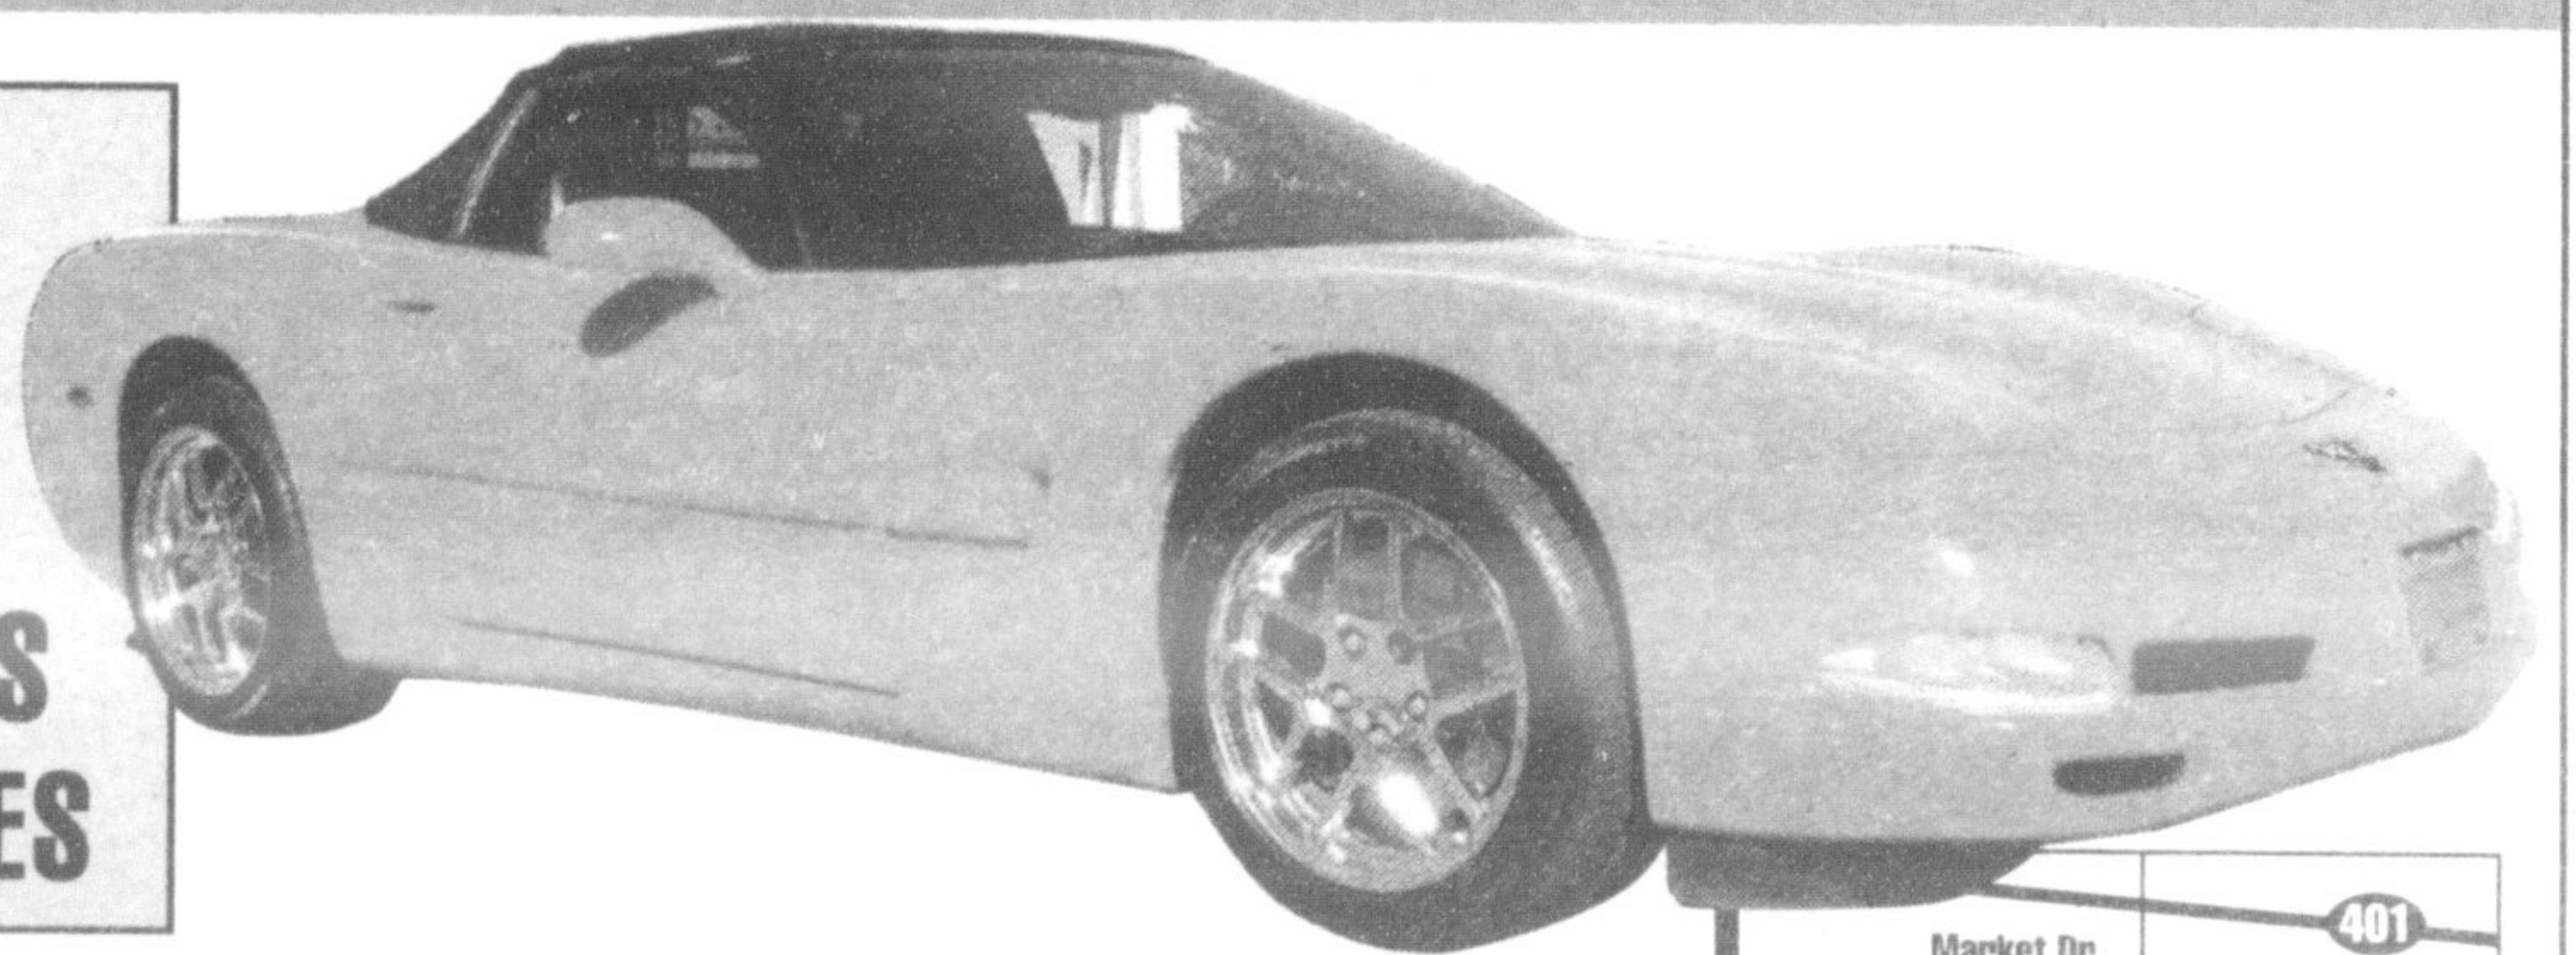

The Canadian Champion

WHEELS

SUPPLEMENT TO THE CANADIAN CHAMPION FRIDAY, JANUARY 9, 2009

Chevy's Traverse combines the best of a minivan and a CUV

By **JIM ROBINSON**
Metroland Media Group
GM is supposed to be going away from the minivan, but is it really?

New to the Chevrolet lineup is

the 2009 Traverse CUV. While Traverse shares much with the Buick Enclave and Saturn Outlook, Chevrolet's version looks more like a 4X4 SUV when it is, in fact, a minivan.

And that's the clever part of the Traverse. It has all the seven- or eight-seat passenger utility of a minivan, while having that rugged SUV look that remains in vogue these days.

There are four models (LS, 1LT, 2LT, LTZ) separated primarily by trim. All four share one engine, GM's ubiquitous 3.6-litre V6 with variable valve timing. In the LZ/1LT/2LT it produces 281 hp

and 266 lb/ft. The topline LTZ gets a slight boost in power to 288 hp.

The Traverse has a six-speed automatic transmission and comes standard in front-wheel-drive

• see GM on page B6

Get *Christmas* Out Of Your Vehicle

Special $54.95

- WASH
- VAC - DUST
- WINDOWS
- DOOR JAMS
- DRESS TIRES

Scott's Car Care *Your Complete Automotive Detailing Centre*
905-875-3367 • 410 Industrial Drive, Milton

WE ARE HERE

OVER 200 VEHICLES AT www.miltonchrysler.com

TRUCKS for YOU!

THERE'S USED. THEN THERE'S BRAND SPANKIN' USED

COME IN & CHECK OUT OUR NEWEST INVENTORY

BUY WITH CONFIDENCE:
ALL VEHICLES INSPECTED & REPAIRED BY TRAINED FACTORY TECHNICIANS ONLY
ALL VEHICLES CAR PROOF VERIFIED GUARANTEEING
- HISTORY (OWNER + ACCIDENT)
- ODOMETER **CarProof**
- REMAINING LIENS
ALL CERTIFIED PRE-OWNED VEHICLES
COME WITH NEW CAR MANUFACTURER BASIC OR NEW VEHICLES MANUFACTURER EXTENDED WARRANTY.
ABSOLUTELY NO THIRD PARTY WARRANTY SOLD OR OFFERED ON OUR VEHICLES.
NO HASSLE 30 DAY/1000 KM EXCHANGE POLICY

2005 DODGE Ram 1500 Laramie 4x4 5.7L V8 HEMI, auto, air, p.seat, pw, pdl, heated seats, tilt, cruise, CD, 20" chrome wheels, bedliner. Stk 233814. ONLY 55,000 KM $21,950	2005 DODGE Ram 1500 Daytona 4x4 5.7L V8 HEMI, auto, air, pw, pdl, tilt, cruise, CD, p.seats, rear spoiler, 20" chrome wheels, fog lights, spray on bed liner. Low kms. Stk 594224. ONLY 26,000 KM $25,750	2004 DODGE Durango SLT V8, auto, air, p. seat, pw, pdl, tilt, cruise, CD & DVD, leather, moonroof, bal. of factory warranty. Stk. 108480 ONLY 61,000 KM $15,850
2008 DODGE Caravan SE Stow n Go Auto, air, all pw, pdl, tilt, cruise, cd, p. seat, roof rack, bal. of factory warranty. Stk#692820 $18,850	2004 DODGE Grand Caravan DVD 7 pass, V6, auto, air, pw, pdl, tilt, cruise, CD, roof rack. Stk 580493. QUAD SEATS $7,850	2004 JEEP Liberty Renegade 4x4 V6, auto, air, pw, pdl, tilt, cruise, CD, roof rack, alloys, leather, p.sunroof, Bal. of factory warranty. Stk 219761. BLACK BEAUTY! $13,850
2005 DODGE Caravan 7 pass, V6, auto, air, pw, pdl, tilt, cruise, roof rack, CD. Bal. of factory warranty. Stk 269931. ONLY 42,000 KM $10,750	2004 DODGE Dakota Quad Cab 4x4 V8, auto, air, pw, pdl, tilt, cruise, CD, p.seat, two tone paint, boxliner, alloys. Stk 622226 LOTS OF POWER $11,850	2005 DODGE Ram 1500 SLT 4x4 Quad Cab 5.7L V8 Hemi, auto, air, pw, pdl, tilt, cruise, CD, box liner, low kms. Stk 632937 20" CHROME WHEELS $19,950
2006 DODGE Grand Caravan Stow N Go 7 pass, V6, auto, air, p.seats, pw, pdl, tilt, cruise, CD, alloys, roof rack. Stk 576966. MINT CONDITION $11,850	2005 JEEP Liberty 4x4 ECONOMICAL SUV 3.7L V6, auto, air, pw, pdl, roof rack, alloys. Bal. of factory warranty. Stk 528322. CHROME WHEELS $13,850	2005 DODGE Caravan SE 7 pass, V6, auto, air, pw, pdl, tilt, cruise, CD, fog lights, roof rack. Bal. of factory warranty. Stk 613213. 7 PASS SEATING $6,950
2005 JEEP Liberty 4x4 V6, auto, air, pw, pdl, tilt, cruise, CD, fog lights, roof rack. Bal. of factory warranty. Stk 613213. ONLY 53,000 KM $14,850	2007 DODGE Grand Caravan Stow N Go 7 pass, V6, auto, air, p.seat, pw, pdl, tilt, cruise, CD, roof rack. Bal. of factory warranty. Stk 229210. VERY AFFORDABLE $15,850	2006 DODGE Caravan SE 7 pass, V6, auto, air, pw, pdl, tilt, CD. Low, low kms! Stk 668055. MINT! MINT! $9,950