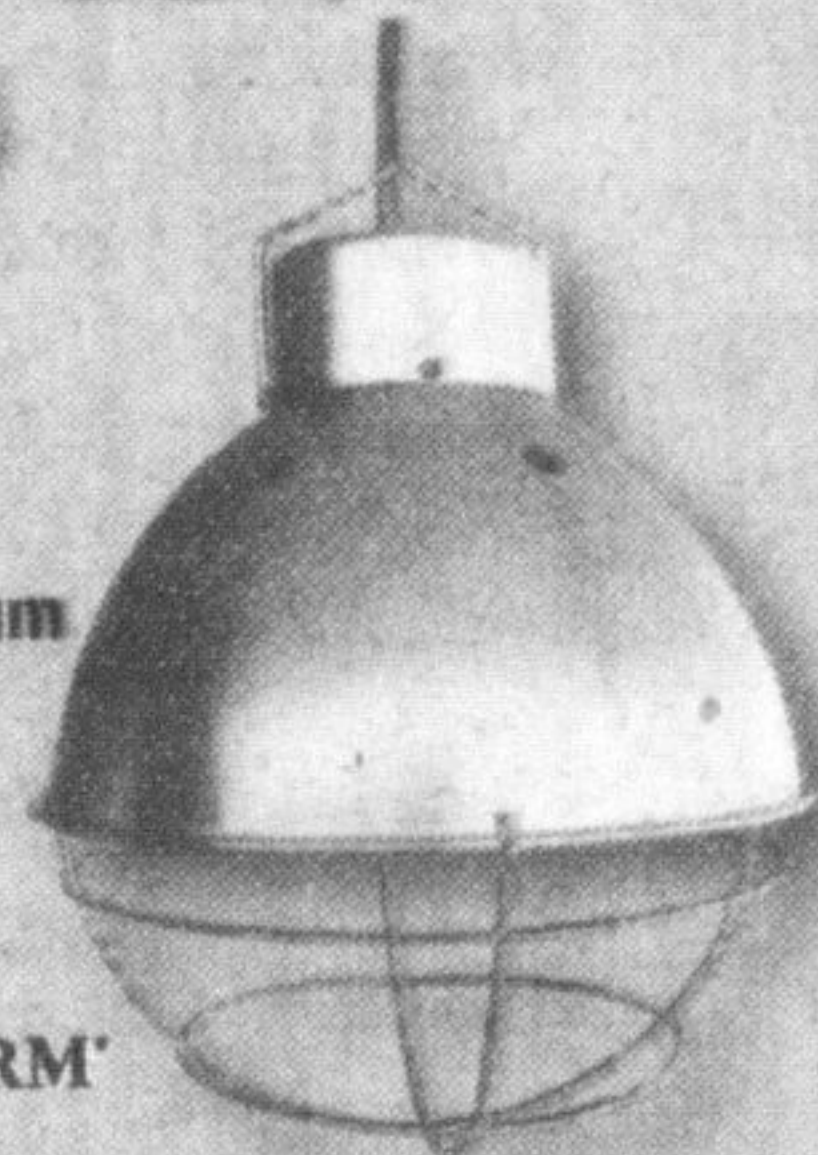

Reg. 399.99 241029

SAVE 15%

237⁹

HEAT LAMP SHIELD

- 250 Watt maximum
- With guard and 10' cord

Reg. 27.99 216760

CANARM

SAVE 15%