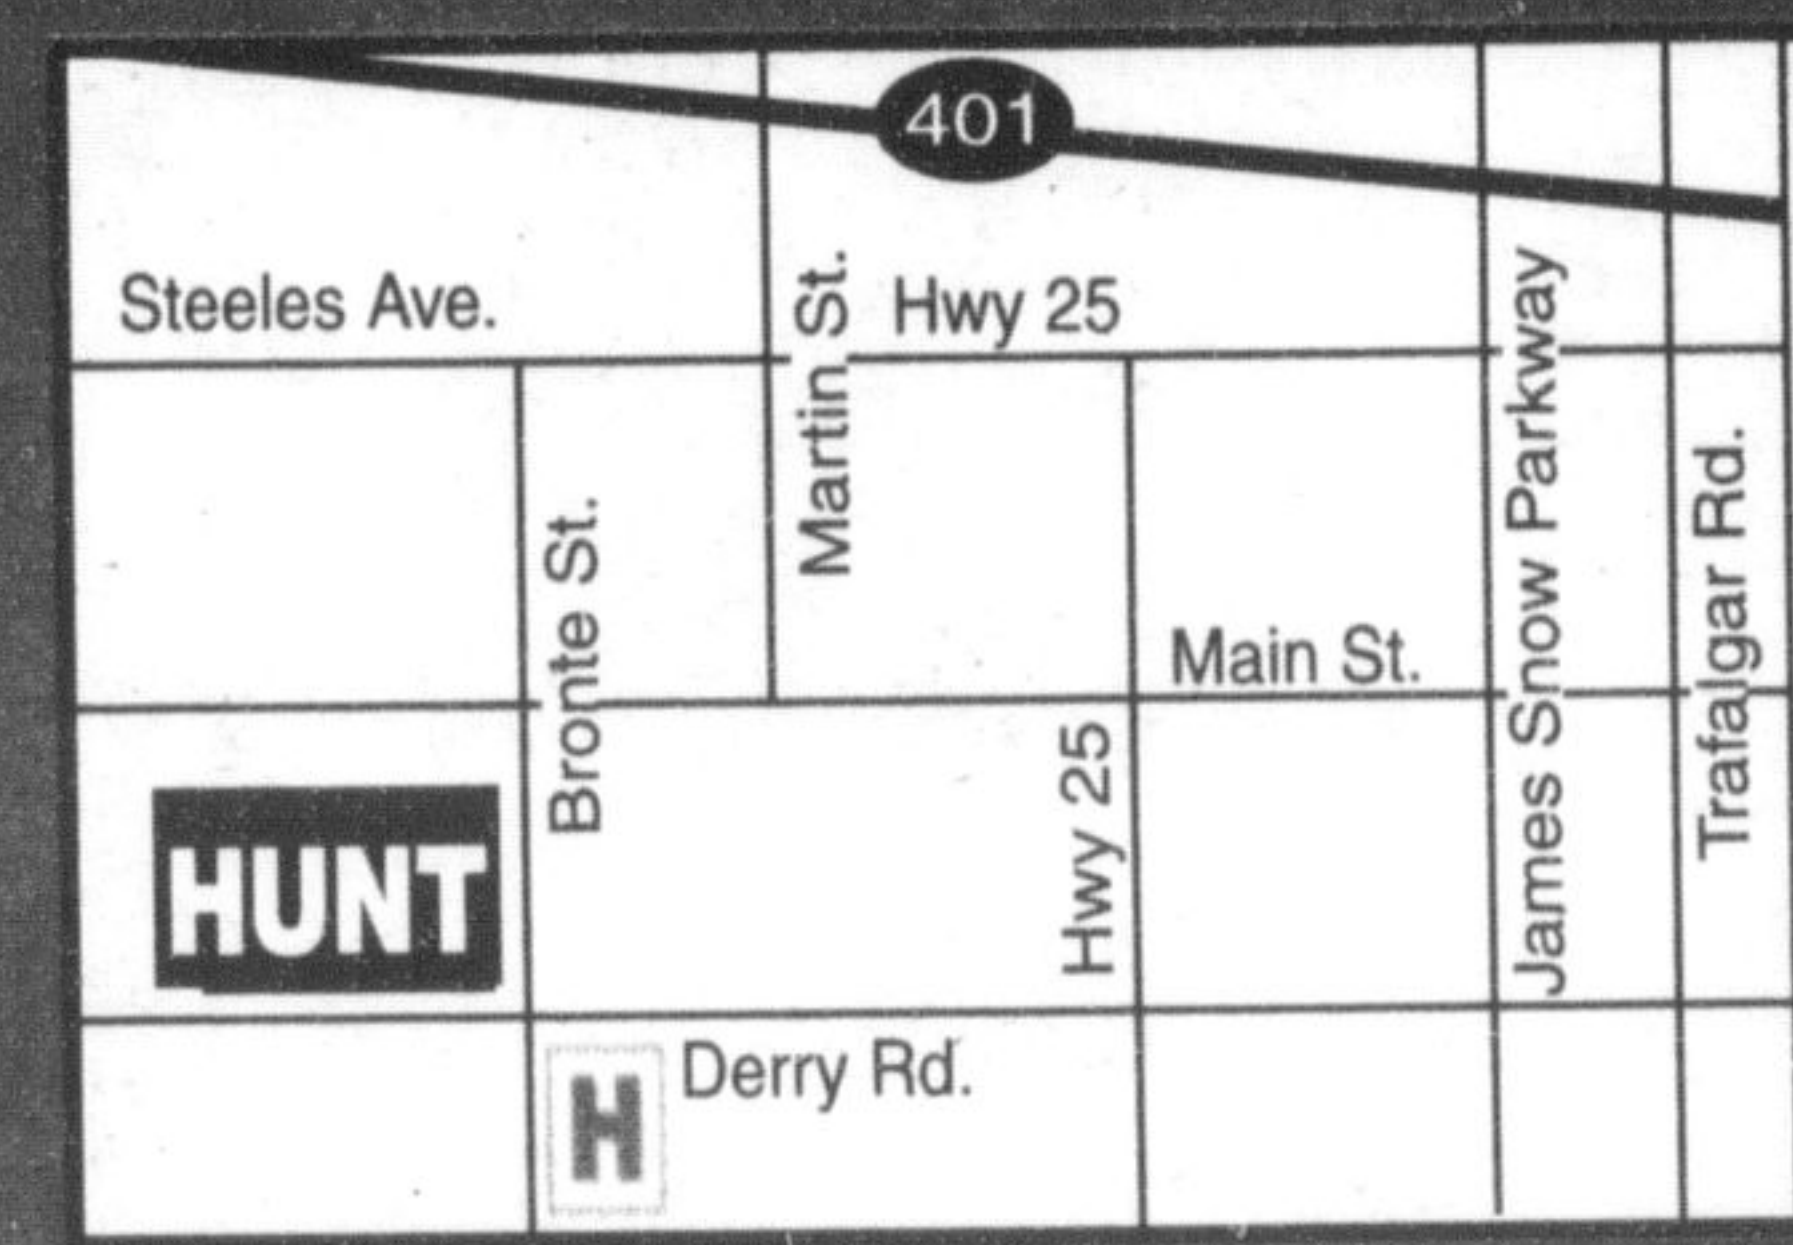

SALES: Mon-Thurs 9-8, Fri. 9-6, Sat. 9-5
SERVICE: Mon-Fri 8-5, Tues. 8-8, Sat. 8-12

SERVICE/PARTS:
www.huntchrysler.com
www.huntchrysler.ca

Wise customers read the fine print: *'09 Dodge Challengers do not qualify for "We'll Pay Your Way" Event.