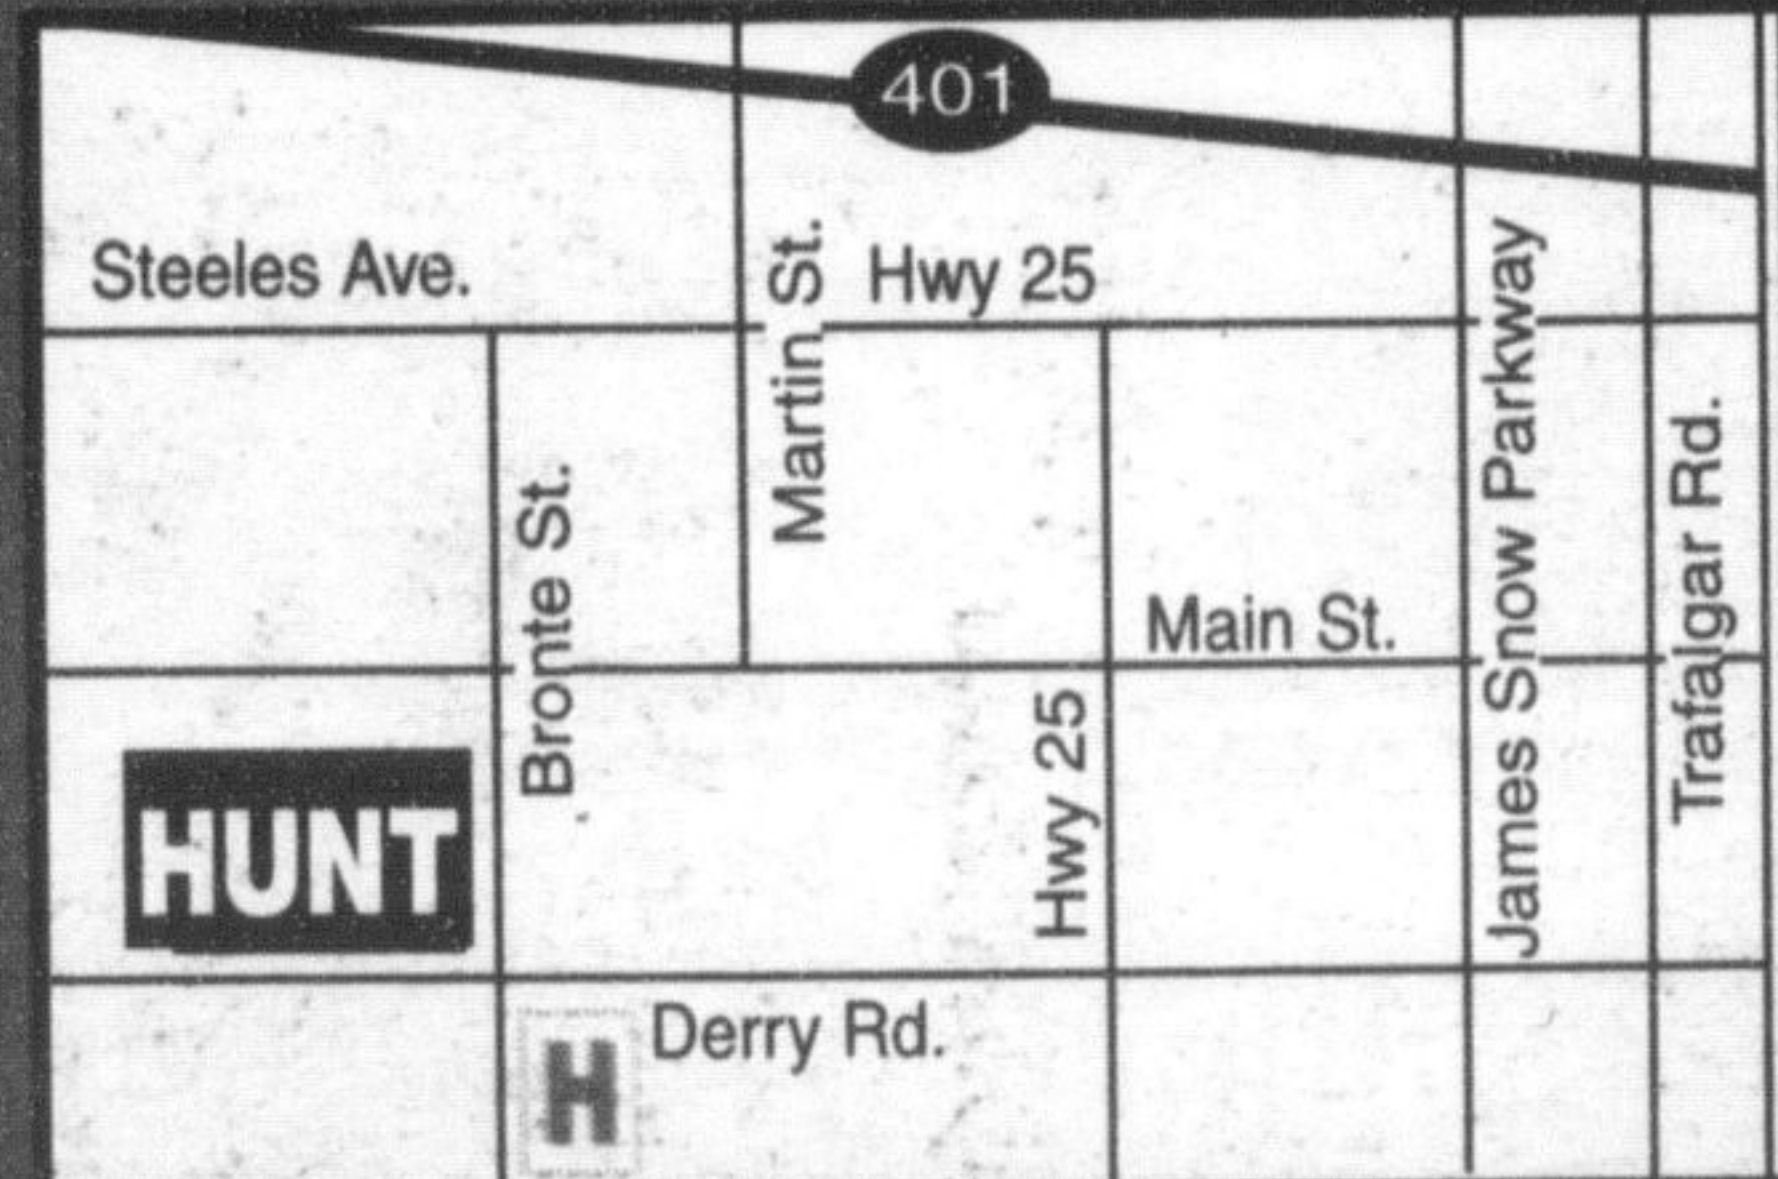

SALES: Mon-Thurs 9-8, Fri. 9-6, Sat. 9-5
SERVICE: Mon-Fri 8-5, Tues. 8-8, Sat. 8-12

SERVICE/PARTS:
www.huntchrysler.com

www.huntchrysler.ca

Wise customers read the fine print: †Financing Chrysler will make your 1st 3 payments up to $500 per month. Leasing Chrysler will make your 1st 4 payments up to $375 per month. OAC. Pay cash & you get $1,250 rebate after taxes. See dealer for full details. *Admin fee, PST, GST, lic fee extra. Stk P3583 former daily rental. †No payment until 2009 for 2009 Patriot, Compass & Caliber.